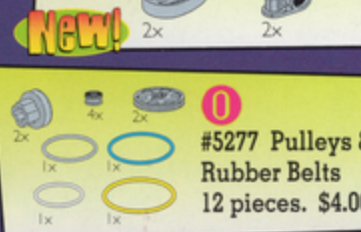

Add Detail to Your Models

Pneumatic Power

Pneumatic systems work by controlling compressed air. Flick the air valve, press the air pump and let pneumatic power add realism to your models: lifting, pulling — even picking things up.

A~D

#5110 Pneumatic Pack
Save $1.75 - ONLY $10.75
Includes 1 of each pneumatic accessory. Regular Price $12.50.