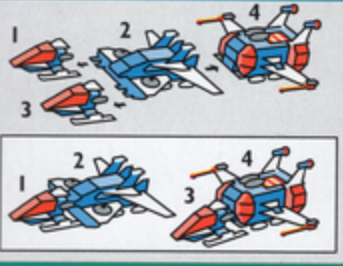

H *Deep Freeze Defender*

Imagine the fun you'll have building the Deep Freeze Defender — a huge ship that takes astronauts deep into galactic frontiers. Now take it apart and mastermind your own unique spaceships using the same pieces. There's a cockpit with control panel, skis and an ice saw. Plus a rocket-launcher and a small transport vehicle that can retrieve rockets with magnetic coupling. Three astronauts included. Ages 8 - 12. 412 pieces.
#6973 Deep Freeze Defender $49.00

You can transform the main spaceship into cool new spaceships.