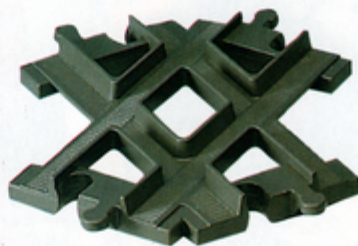

### C Rails & Crossings

Build crossing tracks into your DUPLO track. Includes one crossing, four straight and four curved rails. 9 pieces. #2737 Rails and Crossings \$9.75

Curved Rail 4x

Straight Rail 4x