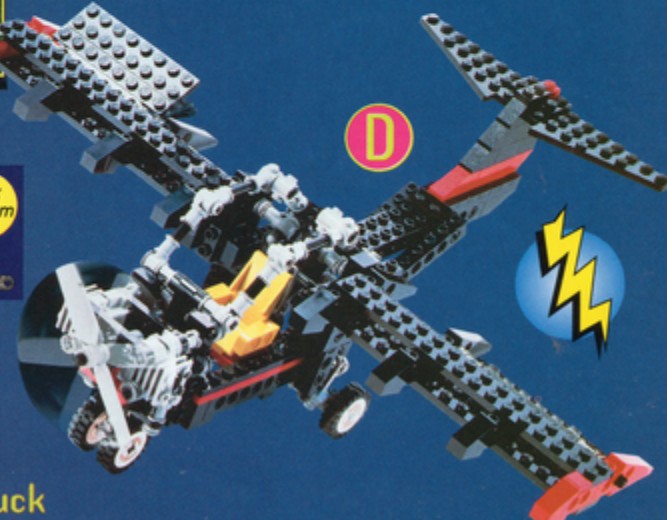

#8839 Supply Ship \$59.50

Motorize alternate  
Hovercraft model!

Motorize with #8720  
(See page 54)

**HARD TO FIND**

**LEGO Technic**  
AGES 7 & UP

**Motorize the alternate model!**

**D Sky Ranger**

Take awesome LEGO TECHNIC action into the skies! Look closely — the pistons move up and down as the propeller turns. Your aircraft also features tilting wing flaps and landing gear — just like the real thing! Once you've mastered the Sky Ranger, follow the detailed instructions to build the Gyrocopter model. (Plane does not fly) 271 pieces. #8836 Sky Ranger \$29.75