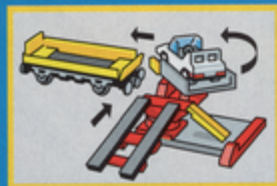

HARD WORKING TRAINS FOR YOUR TOWN

New!

A Car Transport Wagon

Take all kinds of LEGO cars for a ride on the railway! This extra long wagon has side boards that open and a special ramp that rotates to let vehicles on and off the wagon. 136 pieces.
#4544 Car Transport Wagon $18.75