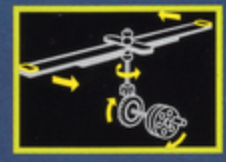

Gear system spins both sets of chopper blades!