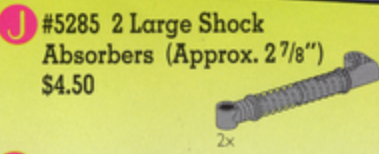

A~D

#5110 Pneumatic Pack
Save $1.75 - ONLY $10.75
Includes 1 of each pneumatic accessory. Regular Price $12.50.