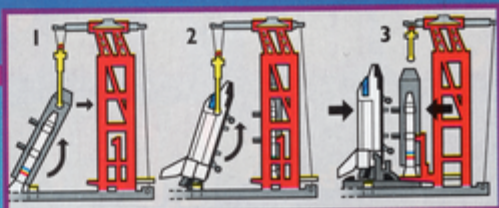

Building Adventures!

LAUNCH COMMAND
AGES 7-12