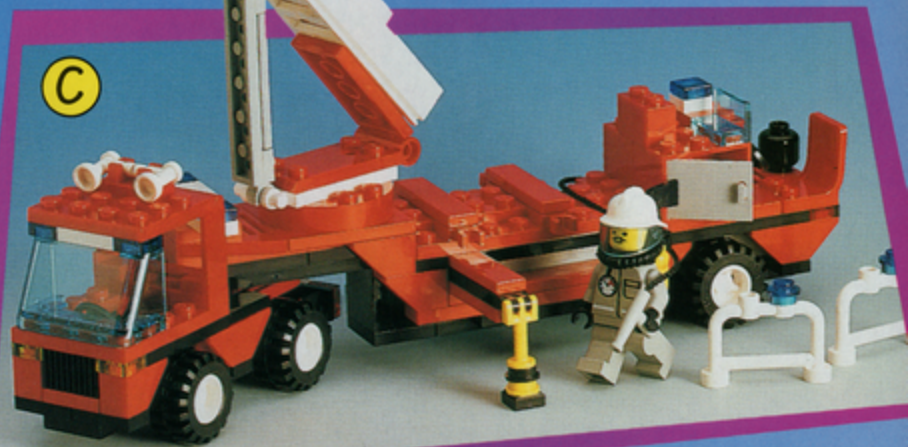

C Hook and Ladder

Four extension ladders and an extra long hose make this the best engine for battling the most dangerous fires of all -- blazing sky scrapers! The bright red Hook and Ladder carries two fearless firefighters and the latest rescue equipment, including oxygen bottles, an axe, and barricades to keep the crowds away. Ages 7 - 12. 173 pieces. #6340 Hook and Ladder $21.00

C