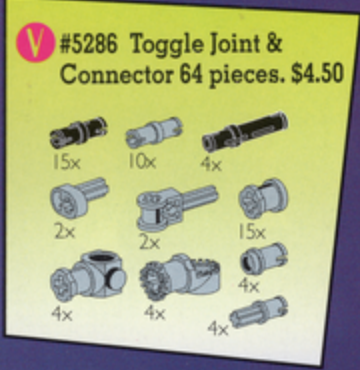

Add Detail to Your Models

Pneumatic Power

Pneumatic systems work by controlling compressed air. Flick the air valve, press the air pump and let pneumatic power add realism to your models: lifting, pulling — even picking things up.

A~D

#5110 Pneumatic Pack
Save $1.75 - ONLY $10.75
Includes 1 of each pneumatic accessory. Regular Price $12.50.