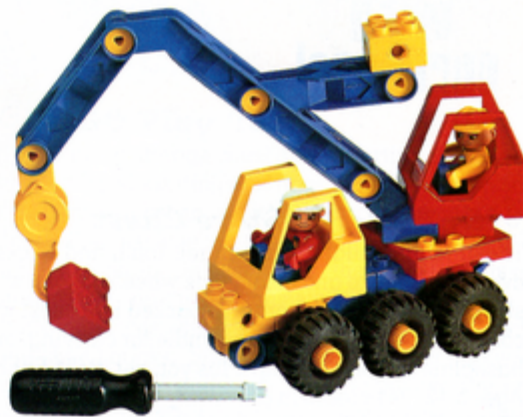

I #2930 Crane 28 pieces. $34.00