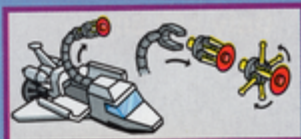

## E Shuttle Launch Pad

It's a big mission, but you can do it—launch the shuttle into orbit then bring the crew home safely! The shuttle is complete in every detail, including a satellite, tank and boosters. There's even a working cargo door for loading supplies and an arm that can be turned in all directions to fix the satellite. The Shuttle Launch Pad also has a working hanger, adjustable spotlights, jib arm, and tools. Get ready for blast-off!  
Ages 8-12. 536 pieces.  
#6339 Shuttle Launch Pad \$66.00