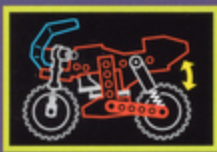

Rear wheel Suspension!