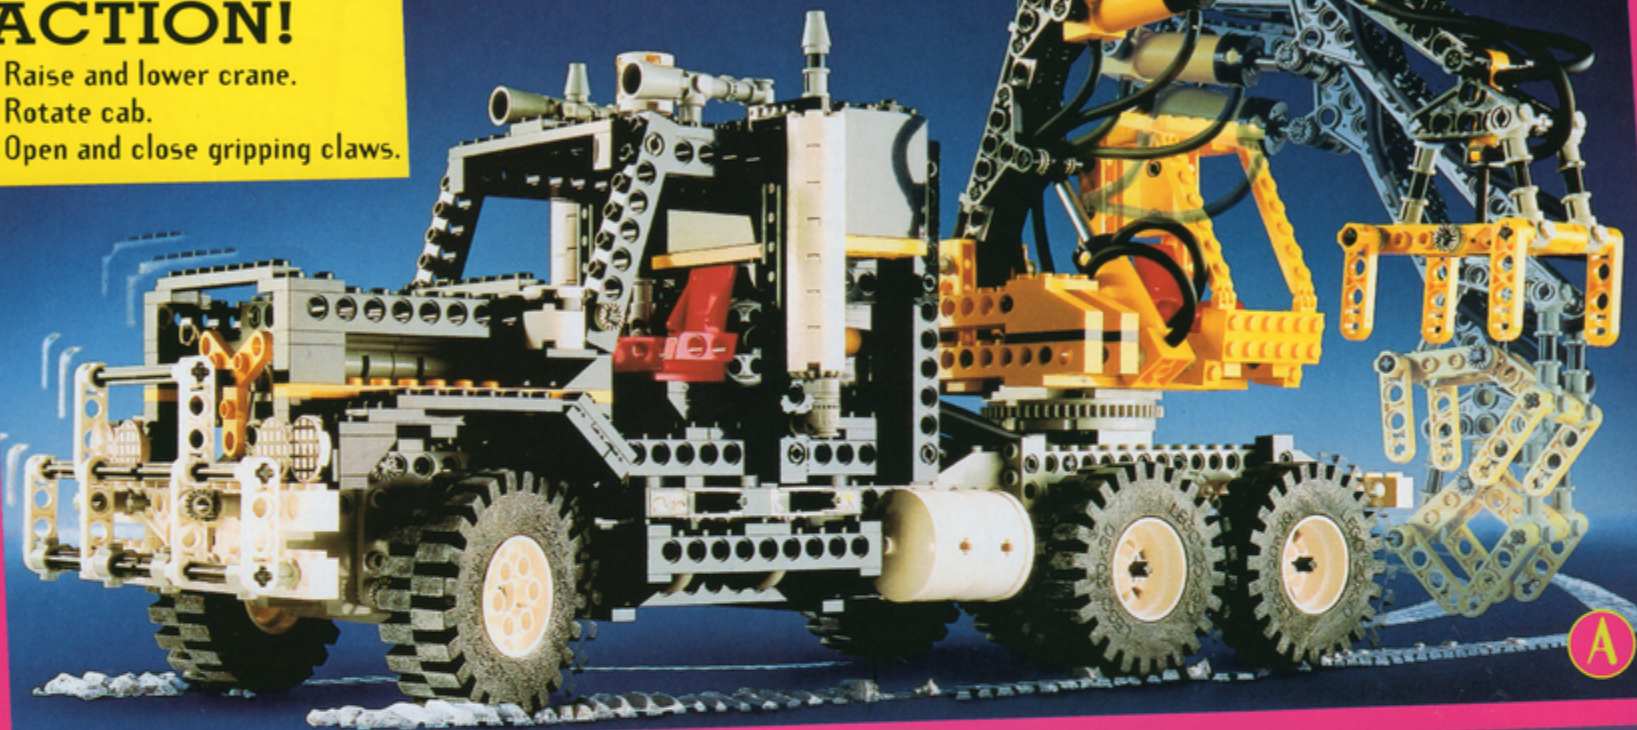

## REAL MOTORIZED ACTION!

- Raise and lower crane.
- Rotate cab.
- Open and close gripping claws.

To Order Call  
1 - 800 - 453 - 4652  
24 Hours A Day

ORDER EARLY  
QUANTITIES  
ARE LIMITED