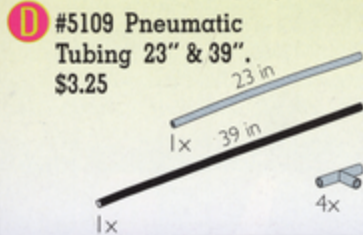

Add Detail to Your Models

Pneumatic Power

Pneumatic systems work by controlling compressed air. Flick the air valve, press the air pump and let pneumatic power add realism to your models: lifting, pulling — even picking things up.

A~D

#5110 Pneumatic Pack
Save $1.75 - ONLY $10.75
Includes 1 of each pneumatic accessory. Regular Price $12.50.