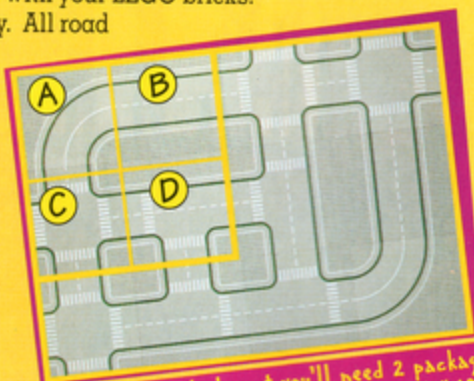

Create your own unique LEGO community road system! then have fun building tunnels, bridges, buildings and more with your LEGO bricks. Or use these plates to build a winding raceway. All road plates are detailed with bicycle/jogging paths. Each plate measures 10" square. Two plates per package. $7.25

- **A** #6311 Curved Road Plates
- **B** #6312 Straight Road Plates
- **C** #6313 Cross Road Plates
- **D** #6310 T-Road Plates

To fill this sample layout you'll need 2 packages of #6311 and #6312.

BUILD IT & BRING IT TO LIFE WITH THESE ONE-OF-A-KIND PIECES.

Great Stocking Stuffers

A Building Like Crazy T-shirt

Not found in any store! You'll be building like crazy with this exclusive T-Shirt. It's made of medium weight, preshrunk 100% Cotton jersey for soft, comfortable wear. Taped crew neck features two-piece collar that looks better longer, and it won't shrink or lose its shape. Made in USA. Please specify size when ordering.

#CT95

Youth Sizes: M 10-12, L 14-16.....$11.00

Adult Sizes: S, M, L, XL.....$13.00

FREE
with any
Order $75.00
or More!