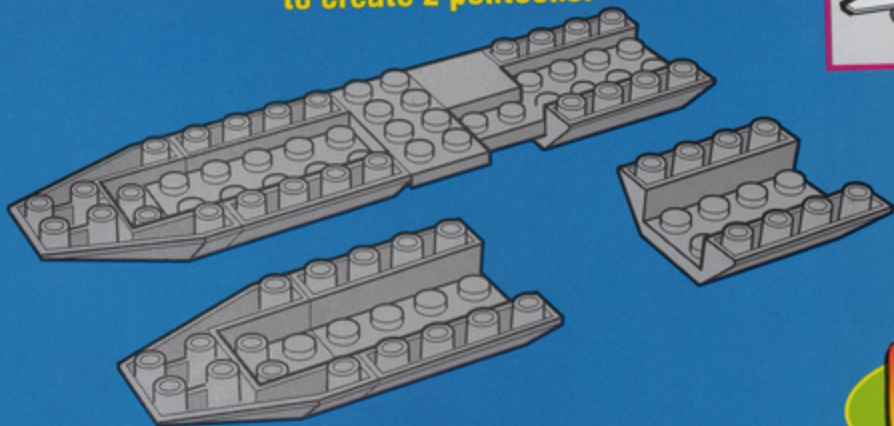

LAUNCH COMMAND

See How A Shuttle Can

With a LEGO Maniac's® imagination, the same pieces can build just about anything! Half the fun is building and playing with the main model—the Shuttle Transcon 2. The other half is taking apart your model and building something new—like this cool Hovercraft! Now with one set you get twice the fun. Just follow these six hints to build a Hovercraft using the pieces in your Shuttle Transcon 2.

Step 1

Connect the large gray roof tiles with 12 x 2 gray plates to create 2 pontoons.