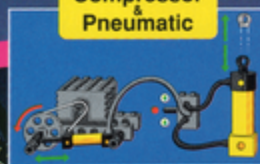

A Airtech Claw Rig

You're in for massive amounts of action and realism! This set features steering gear (turn the steering wheel and the wheels turn), a 6-cylinder engine (pistons move up and down) and ventilator screw (rotates when truck is in motion). A build-in motor powers pneumatics to raise and lower crane arm, open and close crane bucket and turn the crane cabin on its revolving platform. Set also includes instructions to build an Automatic Loading Truck—for many more hours of building fun. Ages 12 & up. 957 pieces. #8868 Airtech Claw Rig $139.00

HARD WORKING- Real Controls!

HARD TO
FIND

Compressor
&
Pneumatic