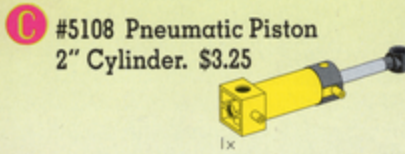

A~D

#5110 Pneumatic Pack
Save $1.75 - ONLY $10.75
Includes 1 of each pneumatic accessory. Regular Price $12.50.