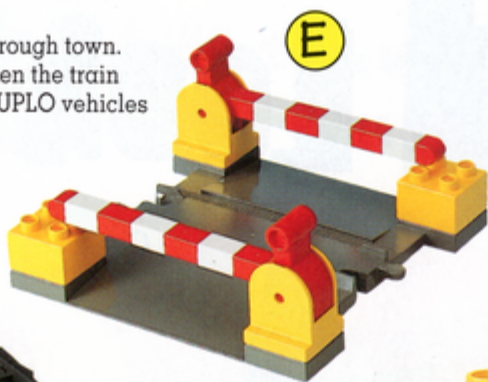

### D Train Locomotive

Everything you need to build your very own locomotive car — complete with sound effects when you go backwards, forward, start and stop (3AA batteries not included). 6 pieces.

#5093 DUPLO Train Motor \$42.00

### E Level Crossing

Now you can bring your train through town. Flip down the level crossing when the train comes by. Flip it up and your DUPLO vehicles can cross over. 7 pieces.

#2740 Level Crossing \$10.00