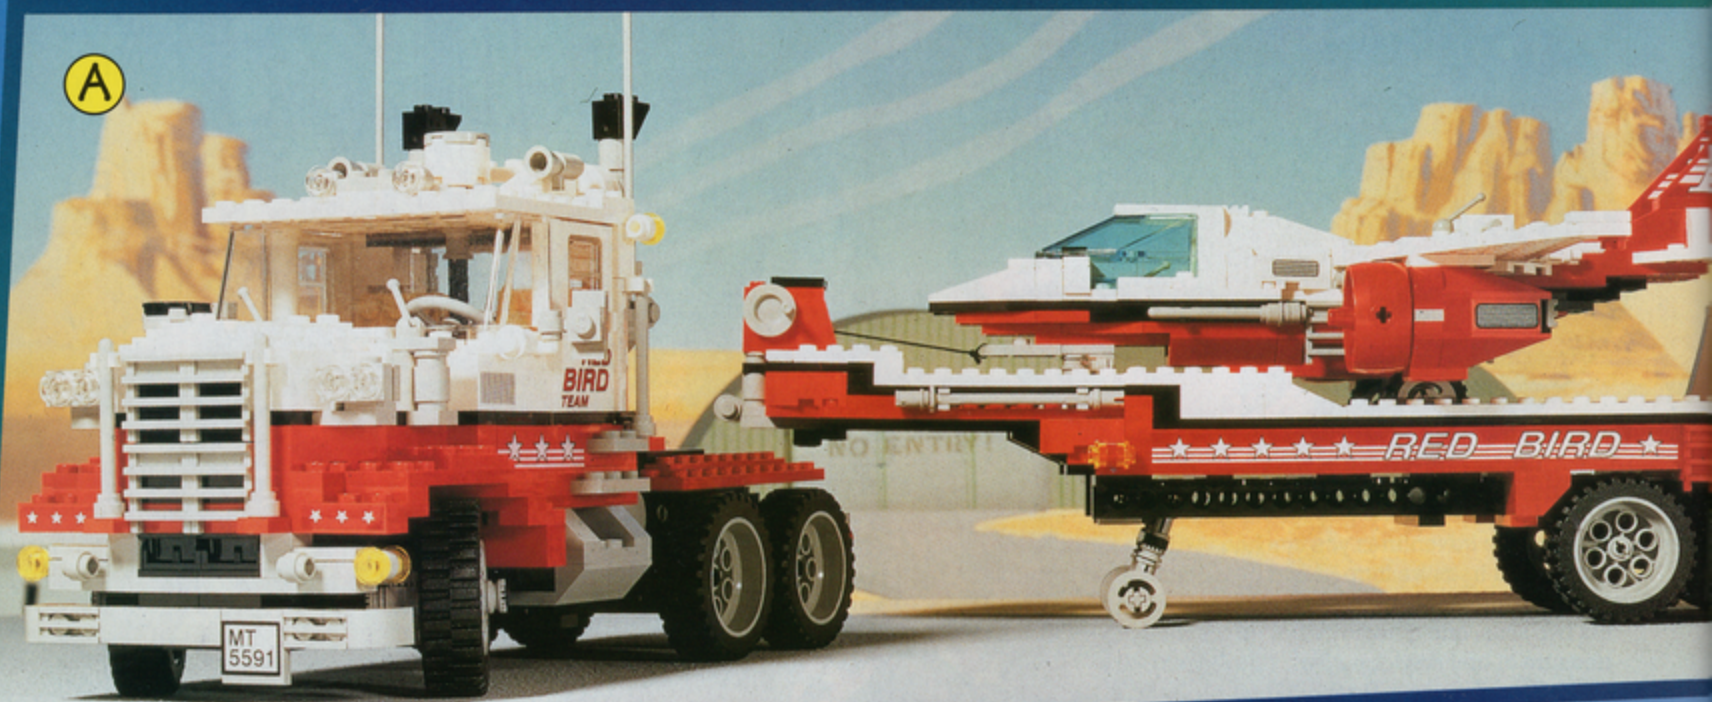

MODEL TEAM

AGES 9 & UP

Each Model Team set has building instructions for two models!

Awesome Models For Big Time Builders!