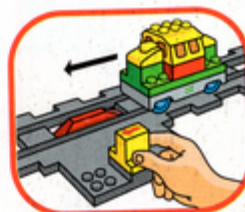

Hand operated start/stop rail allows your child to choose whether the train stops, goes by, or changes direction.

Add to the fun!

Additional Tracks (not pictured)

Sometimes you just need a bit more track to make the train go where you want it to. These track sets give you infinite flexibility.

#2734 Six Straight Tracks measure 30 inches. $6.50

#2735 Six Curved Tracks build a 22 inch half circle. $6.50

B Switching Tracks

Make way for the other train coming! Let your train switch routes and rest while another train whizzes by. 4 pieces.

#2736 Switching Tracks $13.00