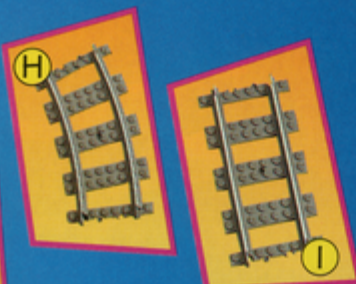

ORDER EARLY
QUANTITIES
ARE LIMITED

To Order Call
1-800-453-4652
24 HOURS A DAY

F Metrostation

Every train needs a station — and here's the most exciting station of all! Just like a real big-city station, there's plenty to keep you busy. Buy a ticket to Kalamazoo. Get a bite to eat, make a phone call or mail a letter. The luggage trailer will handle your luggage and the control room will tell you when to board. Includes eight travelers, luggage, letters, mailbox and many other special pieces. 564 pieces. #4554 Metrostation $72.00

Make your RAILROAD even BIGGER and BETTER!

Now your trains can go wherever you want. Each rail is pre-assembled for ease in adding to your railway.