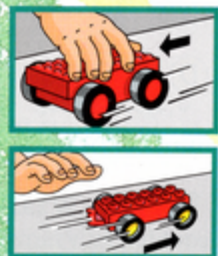

F Wheel-Wind Motor

No plugs! No batteries! Energize this motor by dragging wheels along any flat surface. And away it goes. This wheel-wind motor powers cars, trucks — anything that moves. Great for fast moving fun! #818 Wheel-Wind Motor $12.25