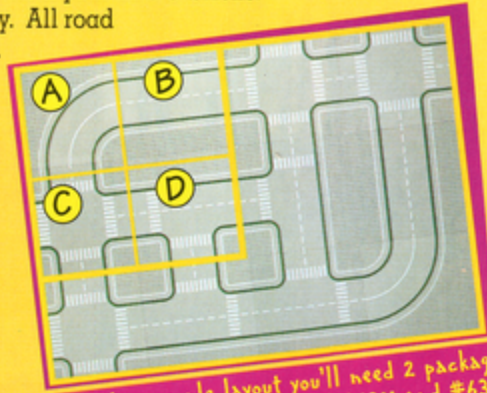

Build your own road system!
Create your own unique LEGO community road system... then have fun building tunnels, bridges, buildings and more with your LEGO bricks. Use these plates to build a winding raceway. All road plates are detailed with bicycle/jogging paths. Each plate measures 10" square. Two plates per package. $7.25

- **A** #6311 Curved Road Plates
- **B** #6312 Straight Road Plates
- **C** #6313 Cross Road Plates
- **D** #6310 T-Road Plates

To build this sample layout you'll need 2 packages #6310 & #6313 and 1 package of #6311 and #6312. Building Hint: Fasten your road plates together using bricks or plates at the corners.

BUILD IT & BRING IT TO LIFE WITH THESE ONE-OF-A-KIND BRICKS & SPECIAL PIECES. AGES 5-12

A #5047 Hinges, Couplings & Turntables 27 pieces. $3.50

B #5049 Transparent Windows & Bricks 8 pieces. $3.50

C #5050 Airplane Accessories 21 pieces. $3.50

D #5051 Windshields & Cockpits 14 pieces. $3.00

E #5053 Transparent Plates & Bricks 76 pieces $3.50

F #5121 Decorated Elements 29 pieces. $4.25

G #5125 Spaceport Accessories 30 pieces. $3.00

NEW!

H #5126 Crane Accessories 18 pieces. $3.50

NEW!

I #5127 Antennas & Control Sticks 37 pieces $3.00

J #5137 Town Accessories 45 pieces. $3.50

K #5132 Wheels & Bearings 24 pieces. $3.50

NEW!

L #6315 Road Signs 11 pieces. $3.25

M #6314 City People 27 pieces. $7.25

N #6319 Trees and Fences 37 pieces. $4.75