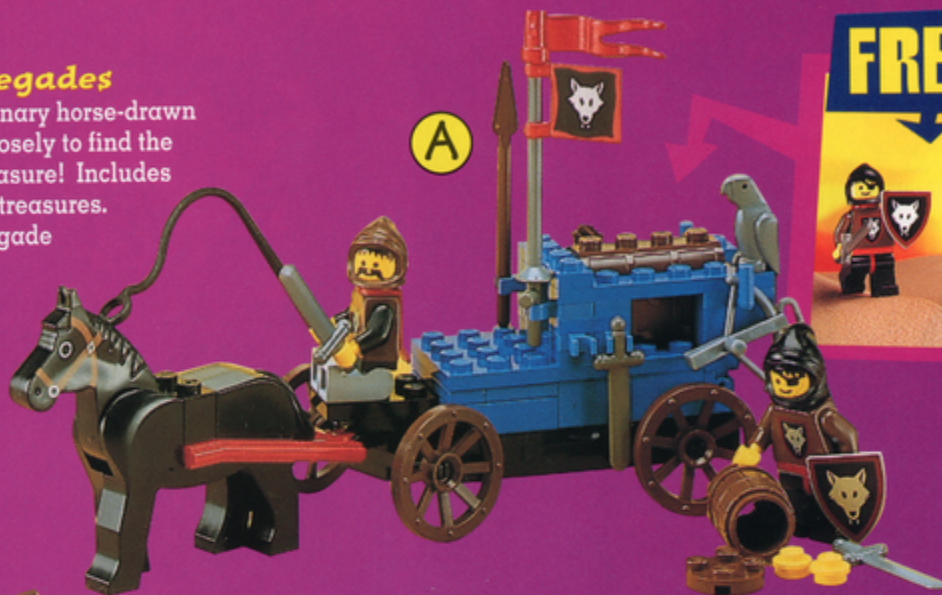

Calling All Brave Knights!

The Black Knights are sailing out to get the treasure. Will the Dragon get there first? The Knights fear no evil...not even the glowing ghost! Will they return to the castle victorious? Only you can decide!

A Wolfpack Renegades

At first it looks like an ordinary horse-drawn wagon—but examine it closely to find the false bottom for hiding treasure! Includes two renegades and secret treasures. Plus you get an extra renegade and a glow-in-the-dark ghost FREE!

127 pieces in all!
#K6038 Wolfpack Renegades Special Catalog Value!
NOW ONLY $9.25

B Dragon Wagon

Help these brave knights transport a fire-breathing dragon. The dragon puffs out fire and raises his wings as he tries to escape. Two knights included. Ages 7 - 12. 103 pieces.

#6056 Dragon Wagon $21.00

D Majisto's Tower

Get ready for many magical afternoons at Majisto's Tower. For an even bigger castle model, combine the special castle on the box with the Majisto Tower set you build. Cut along the dotted lines on the box to create moveable doors for even more fun! Ages 7-12. 190 pieces.

#1906 Majisto's Tower $22.00