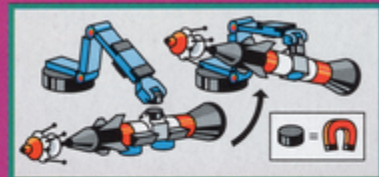

WELCOME TO... ICE PLANET!

where you have to protect yourself against the cold — and invading spies!

A

A ICE-SAT V

Eight high traction tires allow you to transport rockets over the iciest terrain. The ICE-SAT V has a tiltable transporter for the on-board rocket. Turn the crane lever and a magnet helps reload the rocket for the next launch. Includes the Ice Planet astronaut and ice saw. Ages 7 - 12. 133 pieces. #6898 ICE-SAT V $17.50

B C E G & H Ice Planet Explorer Team

Lead the "coolest team" in the galaxy! Purchase #6983 Ice Station Odyssey and #6973 Deep Freeze Defender, and you will get the #6814 Ice Tunnelator, #6879 Blizzard Baron, and #6834 Celestial Sled for FREE -- that's 3 awesome models FREE! 547 pieces in all. #K6983 Ice Planet Explorer Team. A $133.25 Value. Save $17.25! Just $116.00

Includes a crane with magnetic lift to move rockets & space vehicles.

To Order Call
1-800-453-4652
24 HOURS A DAY

B Ice Station Odyssey

This icy control center will keep you busy with its amazing power and capabilities. Review your strategies in the dome-covered control center complete with control panel and swivel chair. Visit the assembly hall, where satellites are mounted on the rockets for the next launch. Also included is a 10-wheeled rocket transport unit and a motor sled. Three astronauts included. Ages 8 - 12. 337 pieces. #6983 Ice Station Odyssey $67.00

B