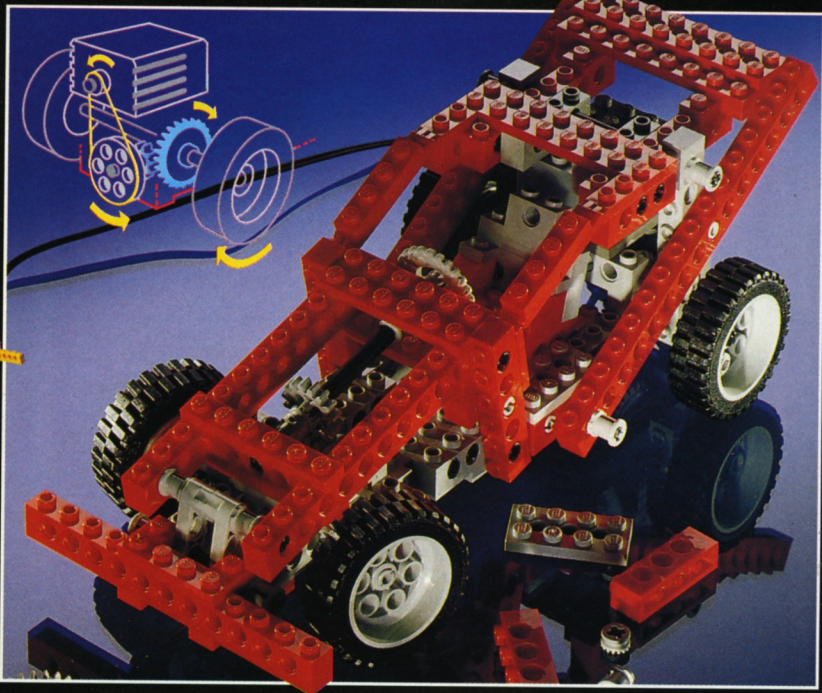

8024
Universal Building Set