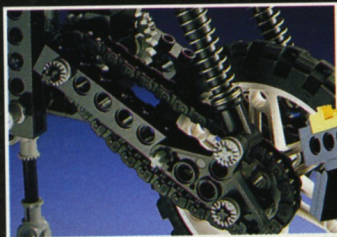

8044
Universal Pneumatic Building Set

8034
Universal Building Set

8024
Universal Building Set

LEGO Technic

Ages 7-14

Make Your Models Work! Model Sets

TECHNIC Model Sets contain the same functional elements as Universal sets but also provide building instructions for the realistic models featured on the package. For TECHNIC beginners, try building smaller models like the Speedway Bandit, Night Chopper, or the Mountain Rambler. For advanced TECHNIC builders, try building the Shock Cycle, Shock 'N Roll Racer or the Whirlwind Rescue.