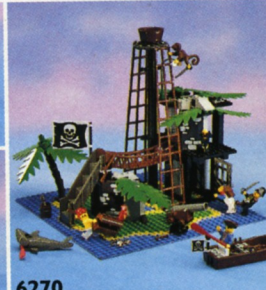

6081
King's Mountain Fortress

6018
Battle Dragon

PIRATES

Ages 6-12

Ahoy Mates...

Collect from the Pirates and Imperial Guard themes and create your own high seas adventures.

Pirates

This group of swash-bucklers, constantly searches for royal gold. Their relentless pursuit of treasure has made them a feared force at sea.

LEGO SYSTEM

Pirates

6285
Black Seas Barracuda

6273
Rock Island Refuge

6234
Renegade's Raft

6235
Buried Treasure

6258
Smuggler's Shanty

6270
Forbidden Island