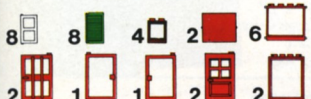

$4.50

816 Lighting Bricks