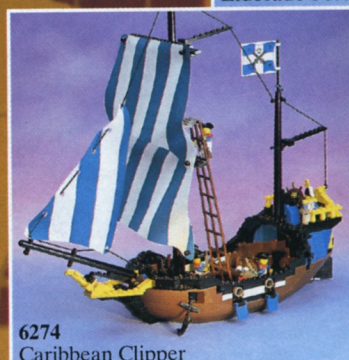

## Hoist the Sails!

Captain Red Beard's renegades have set sail from their new Shipwreck Island hideaway on route to overtake the Soldier's new fortress on Sabre Island! These are just two of the five new sets in the expanded Pirate System.

6285  
Black Seas Barracuda

6276  
Eldorado Fortress

6270  
Forbidden Island

6274  
Caribbean Clipper

6265  
Sabre Island

6260  
Shipwreck Island

6257  
Castaway's Raft

6251  
Pirate Mini Figures