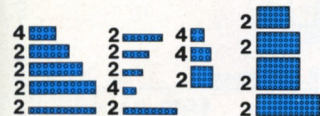

- 5140 Red
- 5141 Blue
- 5142 White
- 5143 Yellow
- 5144 Black
- 5145 Gray

Price $4.50 each

Two Colors! 42 Plates in Each Set

- 5146 Blue
- 5147 Red

Price $4.50 each

5151 59 Steep Angle Bricks (45°)