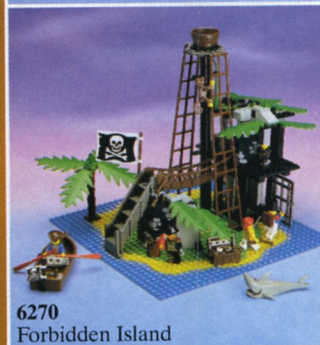

# Soldiers

LEGO

LEGOLAND®

Pirate System

Ages 6-12

## Hoist the Sails!

Captain Red Beard's renegades have set sail from their new Shipwreck Island hideaway on route to overtake the Soldier's new fortress on Sabre Island! These are just two of the five new sets in the expanded Pirate System.

6285  
Black Seas Barracuda

6276  
Eldorado Fortress

6270  
Forbidden Island

6274  
Caribbean Clipper

6265  
Sabre Island

6260  
Shipwreck Island

6257  
Castaway's Raft

6251  
Pirate Mini Figures