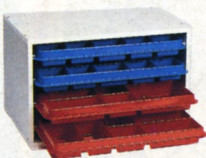

## FUN BUILDING IDEAS WITH BASEPLATES!

5180● T-Junction and Circle

\$5.75

5181● Airport Runway

\$5.75

815\*\*  
15" x 15"  
Large Gray  
Plate  
\$8.50

813\*  
10" x 10"  
Green  
Plate  
\$4.50

760\*\* Storage Cabinet