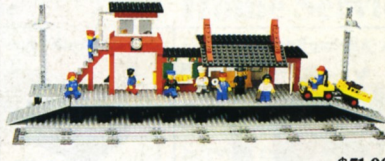

460 pieces

$51.00

Thank you!

*Ages 3 & Up

**Ages 5 & Up

●Ages 6 & Up

△Ages 8 & Up

LEGO®, the LEGO logo®, DUPLO®, the DUPLO logo®, LEGOLAND®, the SPACE SYMBOL DESIGN®, the BLACKTRON logo®, BLACKTRON™, M-TRON™, Space Police™ and Space Lock-Up™ are exclusive trademarks of INTERLEGO A.G. © 1990 LEGO Group. Printed in U.S.A.