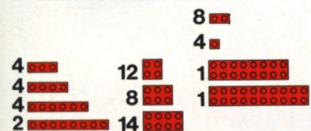

Six Colors! 62 Bricks in Each Set