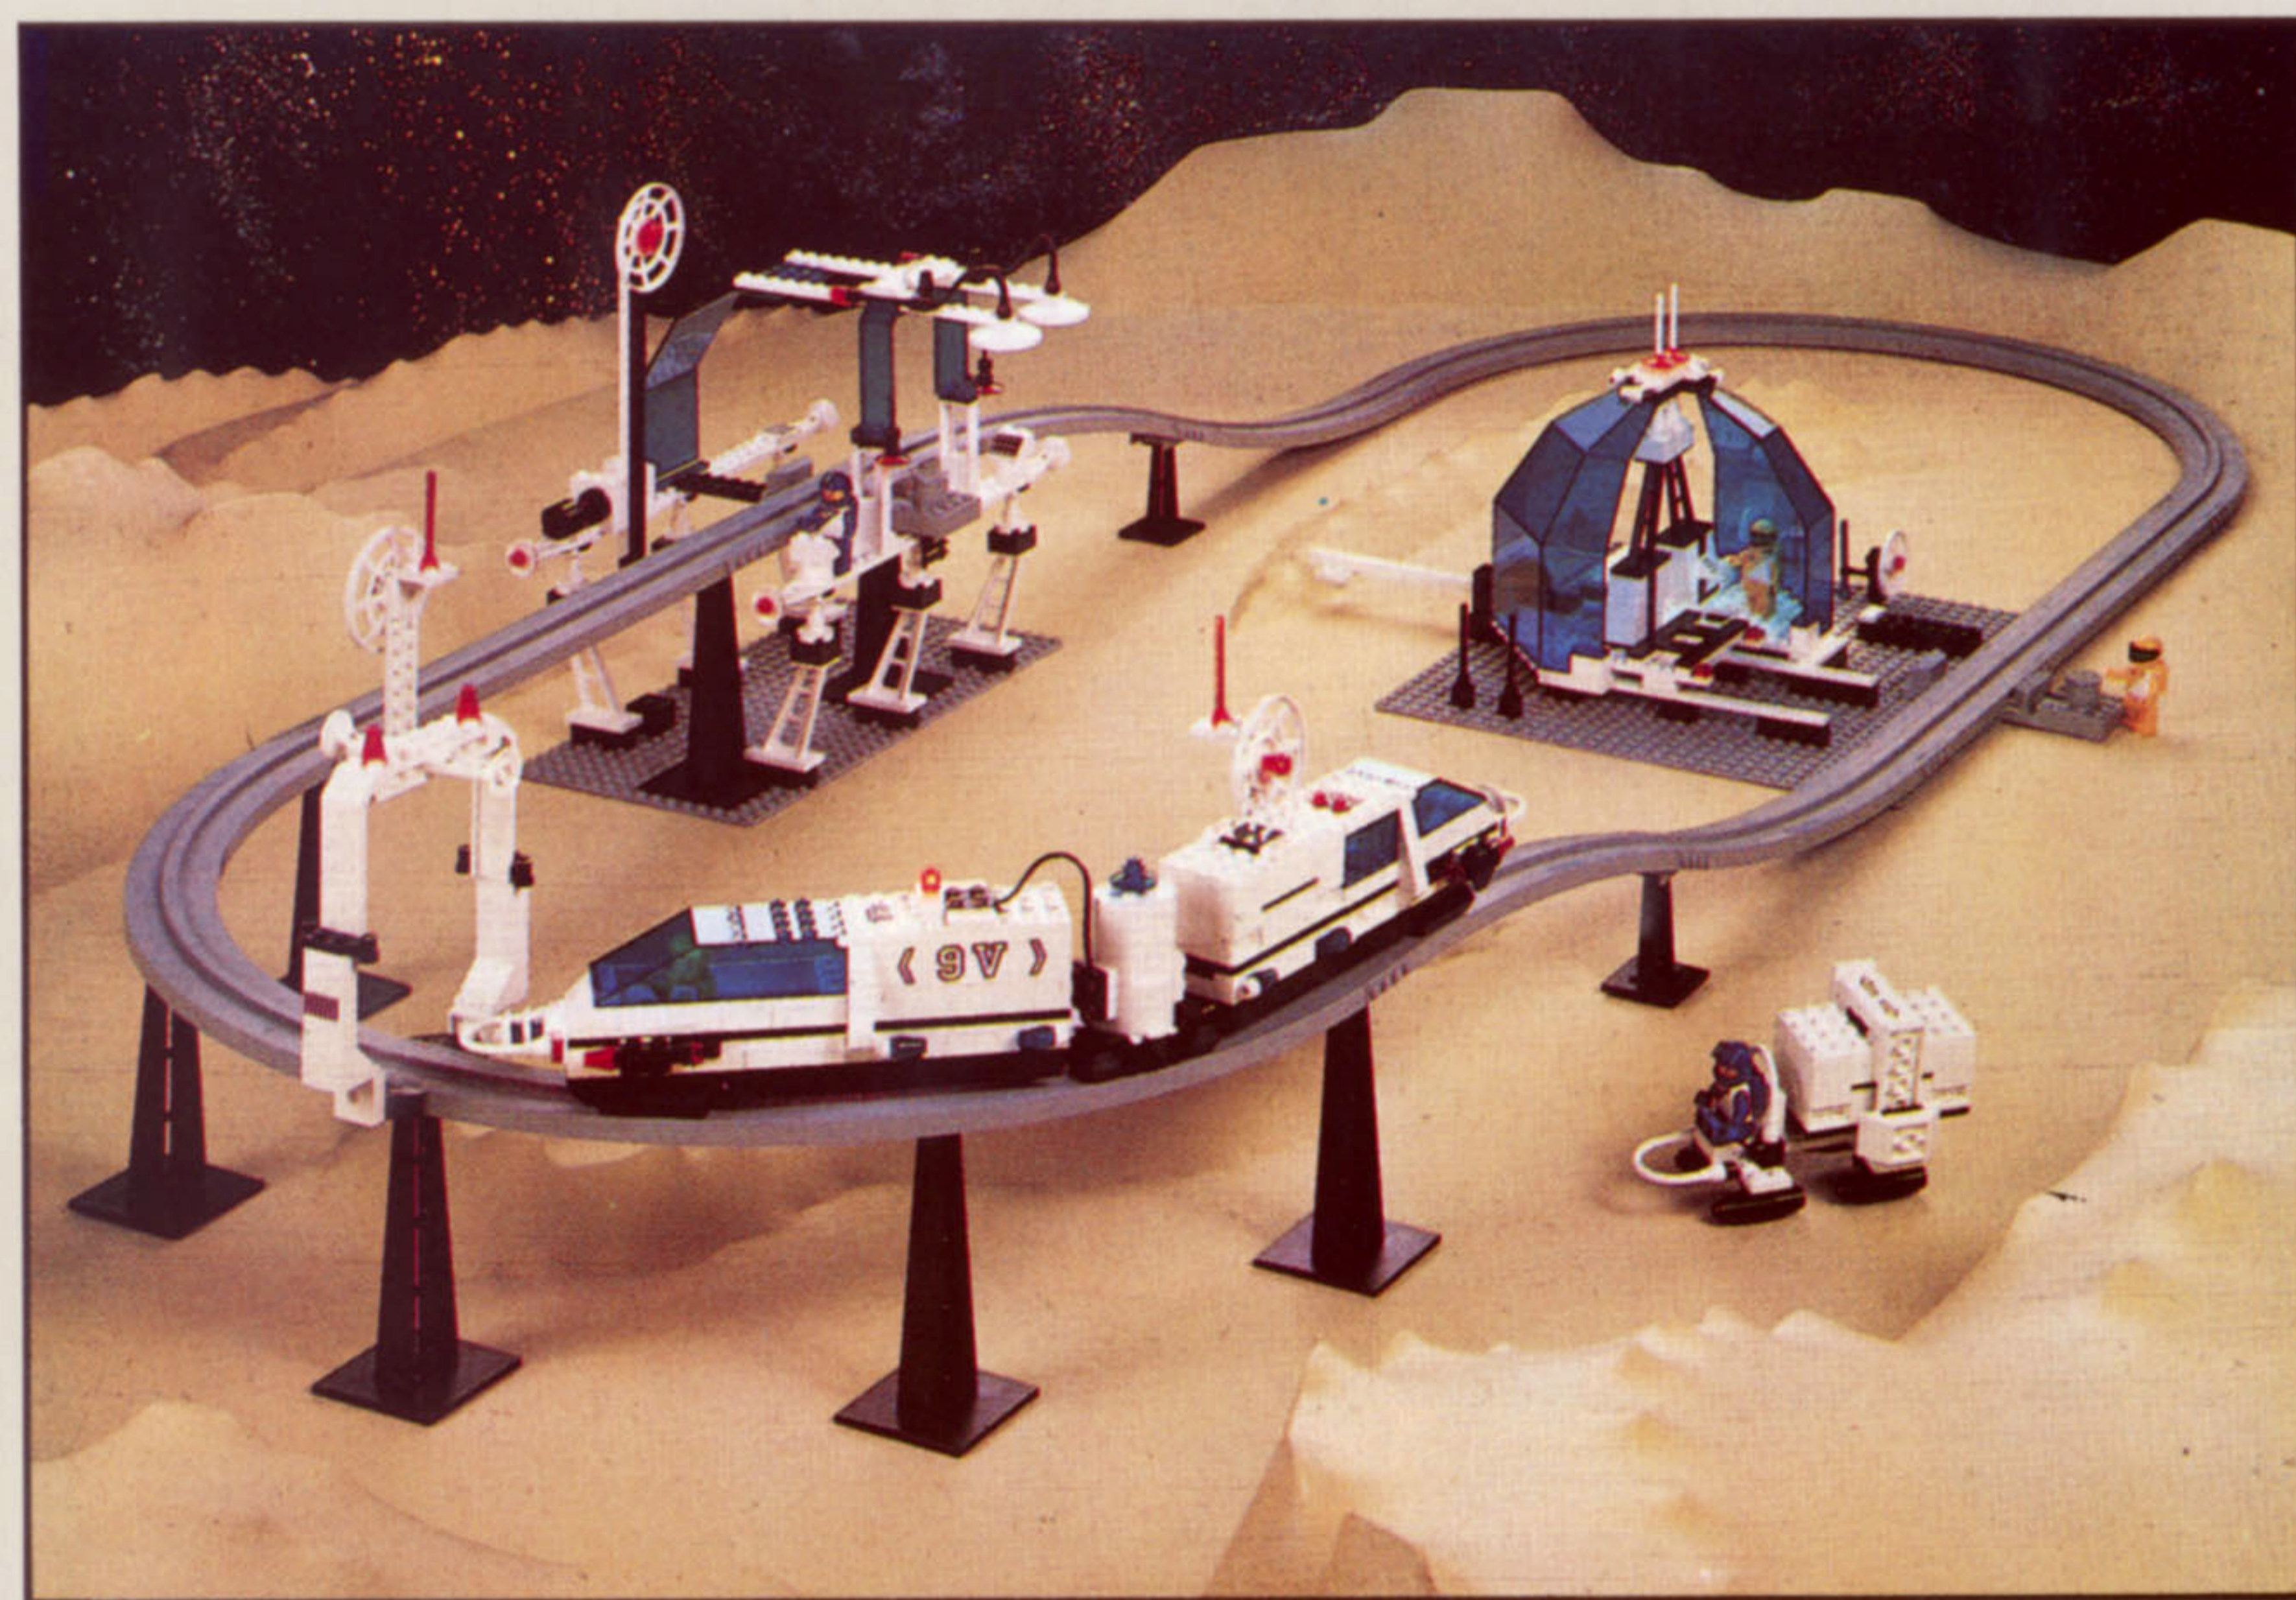

B. #6925 FUTURON Interplanetary Rover. This supercharged land vehicle with its unique traction tires is for unlimited explorations. Equipped with turbo jetster to explore and scout ahead. Two mini figure astronauts and a programmed robot are included. Ages 7-12. 201 pieces. **\$21.00**

D. #6932 FUTURON Stardefender "200." Adventure triples when you disconnect the main module to form two extra transporters. Mini-figure astronauts quickly man stardefender through lifting center hatchway. Ages 7 & up. 243 pieces. **\$24.00**

**OVER
18 FEET
OF TRACK**
6990 + 6921

Ages 6 & Up

E. #6875 Hovercraft. This specially designed sleek LEGO space Hovercraft explores new planets. Command your minifigure astronaut to hover like a hummingbird close to the planet's surface. With a blink of an eye, the Hovercraft speeds away to more adventures. 88 pieces. \$7.75