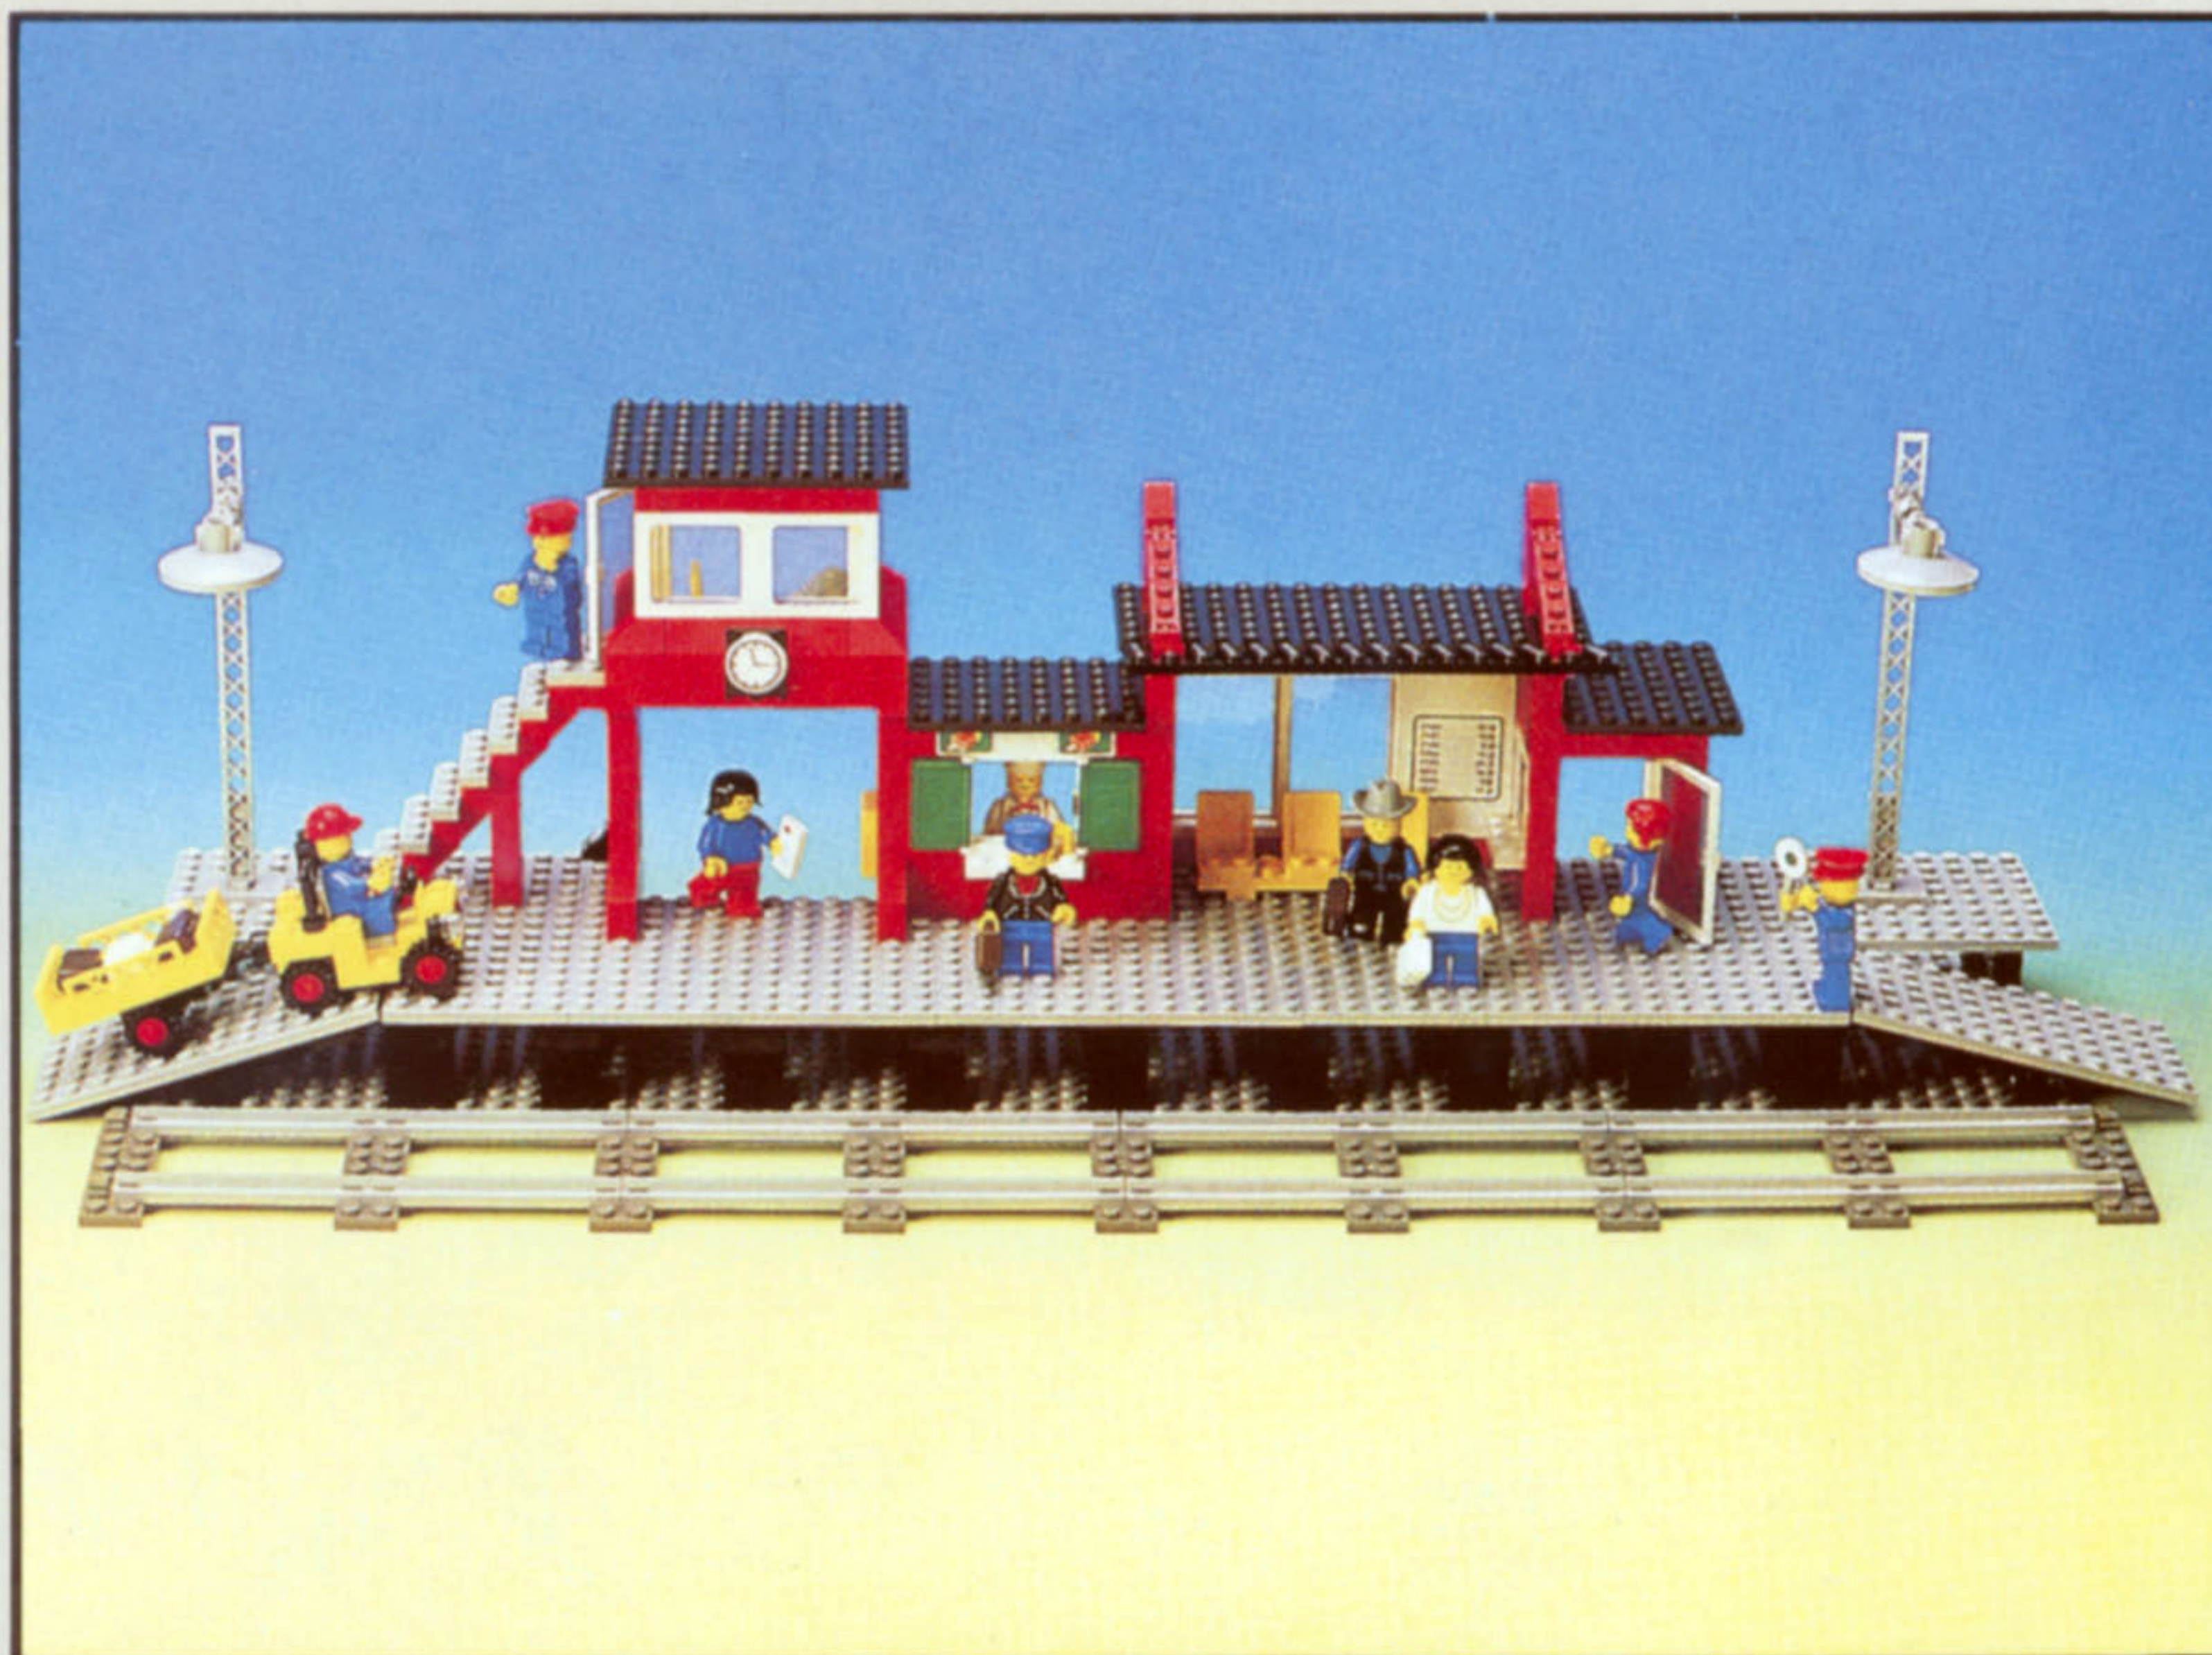

G

LEGO

TRAINS

Ages 6 & Up

Take your LEGO Train Down these Tracks to More Fun

D. #7715 Push Along Train. Is your child fascinated by trains and loves to build? Start your young railwayman with this LEGO Push Train — a train to hold and push along its 27" circle track layout. Building instructions come complete for two different types of railway cars and track layouts. **$49.50**

E. #7813 Oil Tanker Rail Car. Now you can collect another unique rail car for your train system. Not available in any store. Please note: your battery train is designed to pull only 3 cars. To run this oil tanker, you must remove another rail car. 119 pieces. **$16.50**

F. #7839 Car Transport. Cars are heavy freight but with your Car Transport it's no problem. Movable loading platform transfers the car right onto the railcar. Features control tower, rail car and two mini-figures. Ages 8–12. 331 pieces. **$39.00**

G. #7824 Train Station. You'd think it was Grand Central Station. Buy your tickets at the counter. Grab a bite at the snackbar and before you know it, the control tower will be directing the train into the station — right on time. A baggage truck and 9 mini-figures come with this set, along with many other unique elements. Ages 8 & up. 460 pieces. **$51.00**