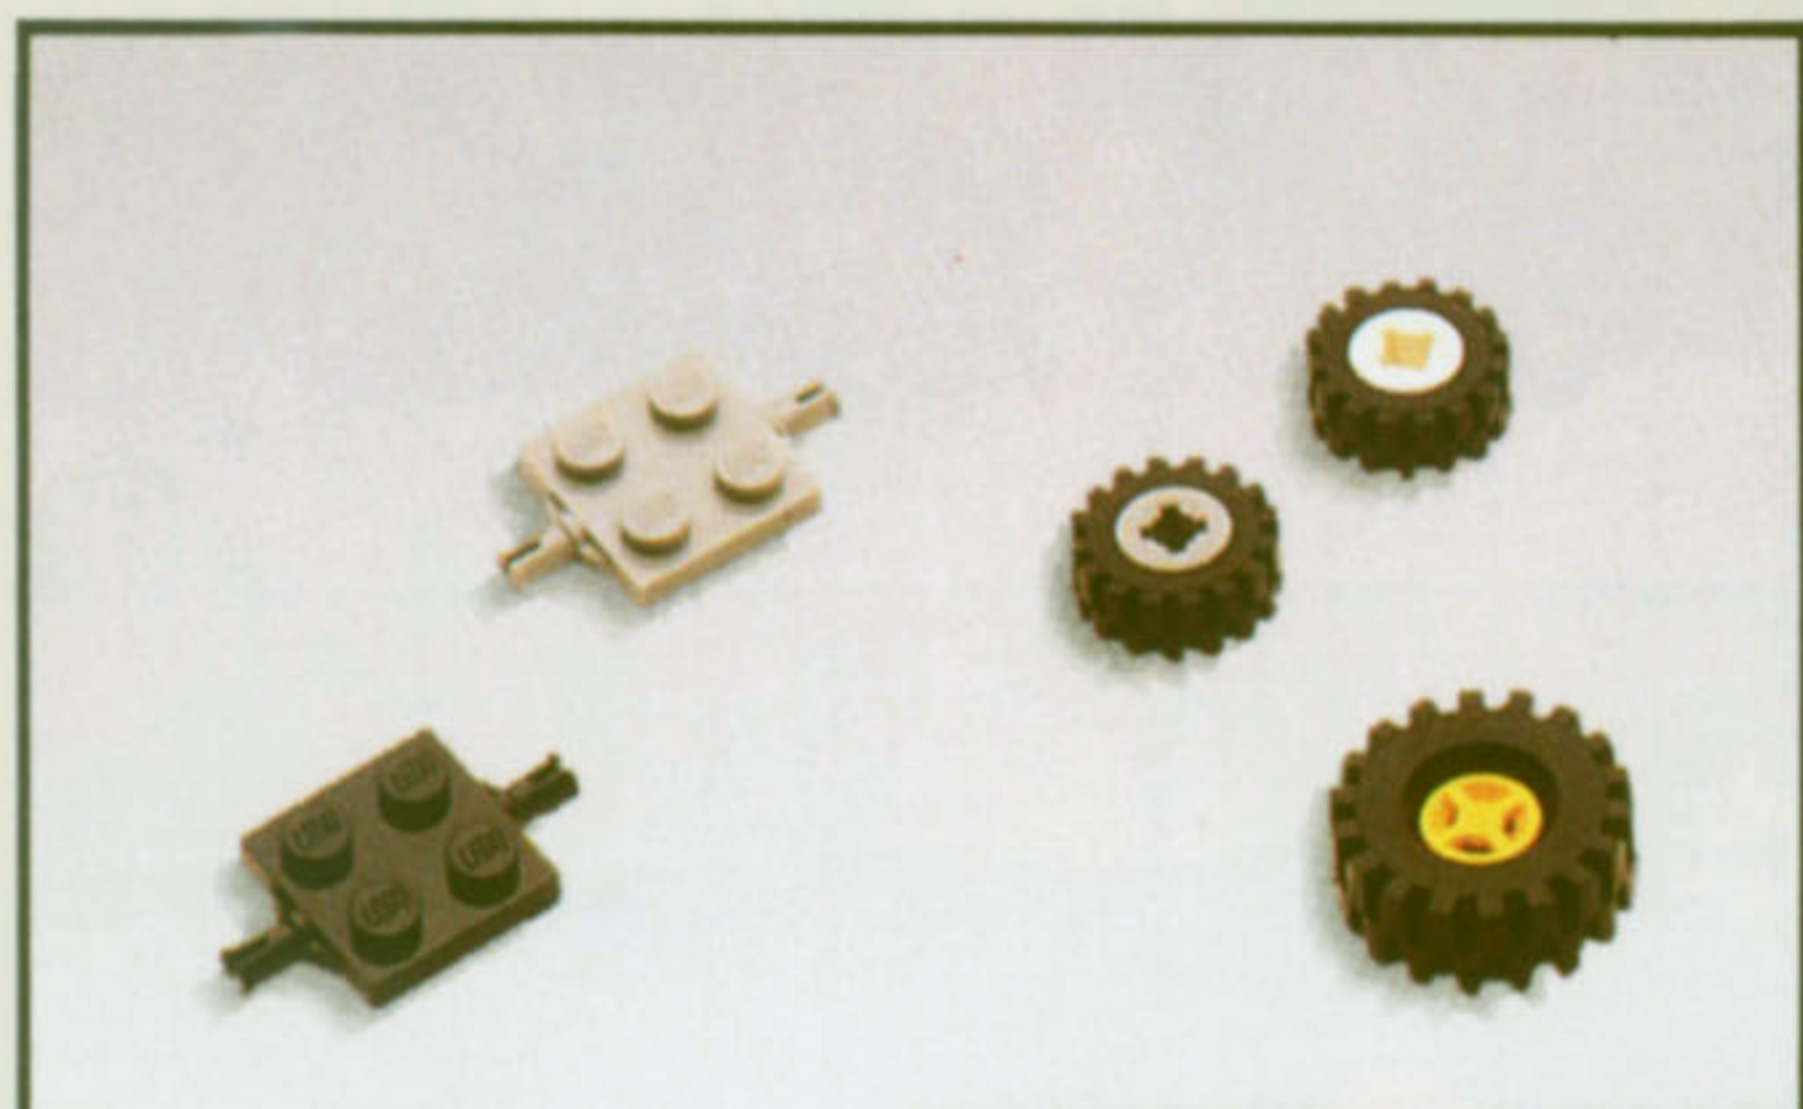

E

F

G

H

Ages 6 & Up

Grand Prix Racing

E. #6526 Red Line Racer. More racing fun is yours when you add this dragster to your race collection. Dragster features adjustable spoiler for realistic, racing fun. 41 pieces. **$4.00**

F. #6381 Motor Speedway. Start the two race cars from the announcer's booth, repair them with assorted pit area tools, and capture the results with a photo finish! You're the winner with all of this and five mini-figures. 185 pieces. Ages 7 & up. **$19.25**

G. #5174 Grooved Tires and Hubs. LEGO Town is on a roll! Assortment includes 8 small tires, 4 medium tires and 4 axles. 16 pieces. **$3.25**

H. #6316 Flags and Fences. Unfurl and fly your flags! Put up some fences around that property. This item includes two kinds of flags and fences. 38 pieces. **$4.00**

CALL NOW!

(203) 763-4011

8 am - 8 pm Eastern Time