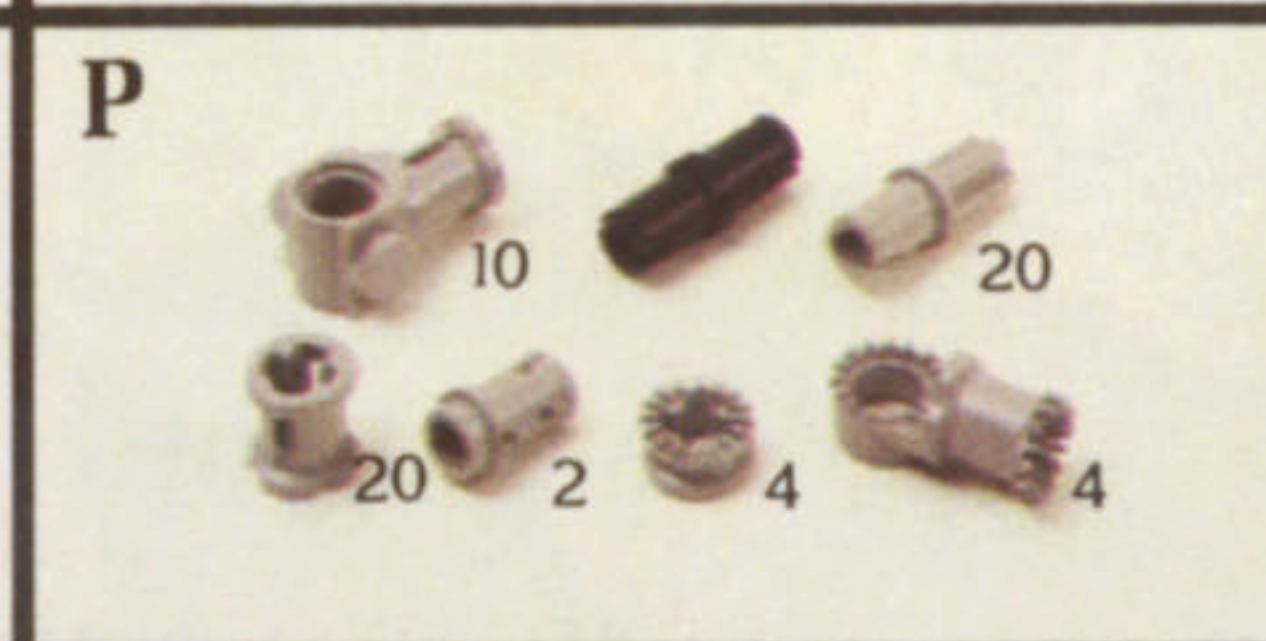

... and Realistic Technical Accessories

Ages 7 & Up

Major Magnificent Models Plus

A. #5580 Highway Rig. A truck ready for the long haul with easy steering. Features moveable wind deflector, lift-hood for motor repair, working doors and roof access to sleep compartment. Over 12" long. Convert your big rig truck into a 4-wheel drive vehicle with work trailer. Ages 10 & Up. 637 pieces. **\$54.50**