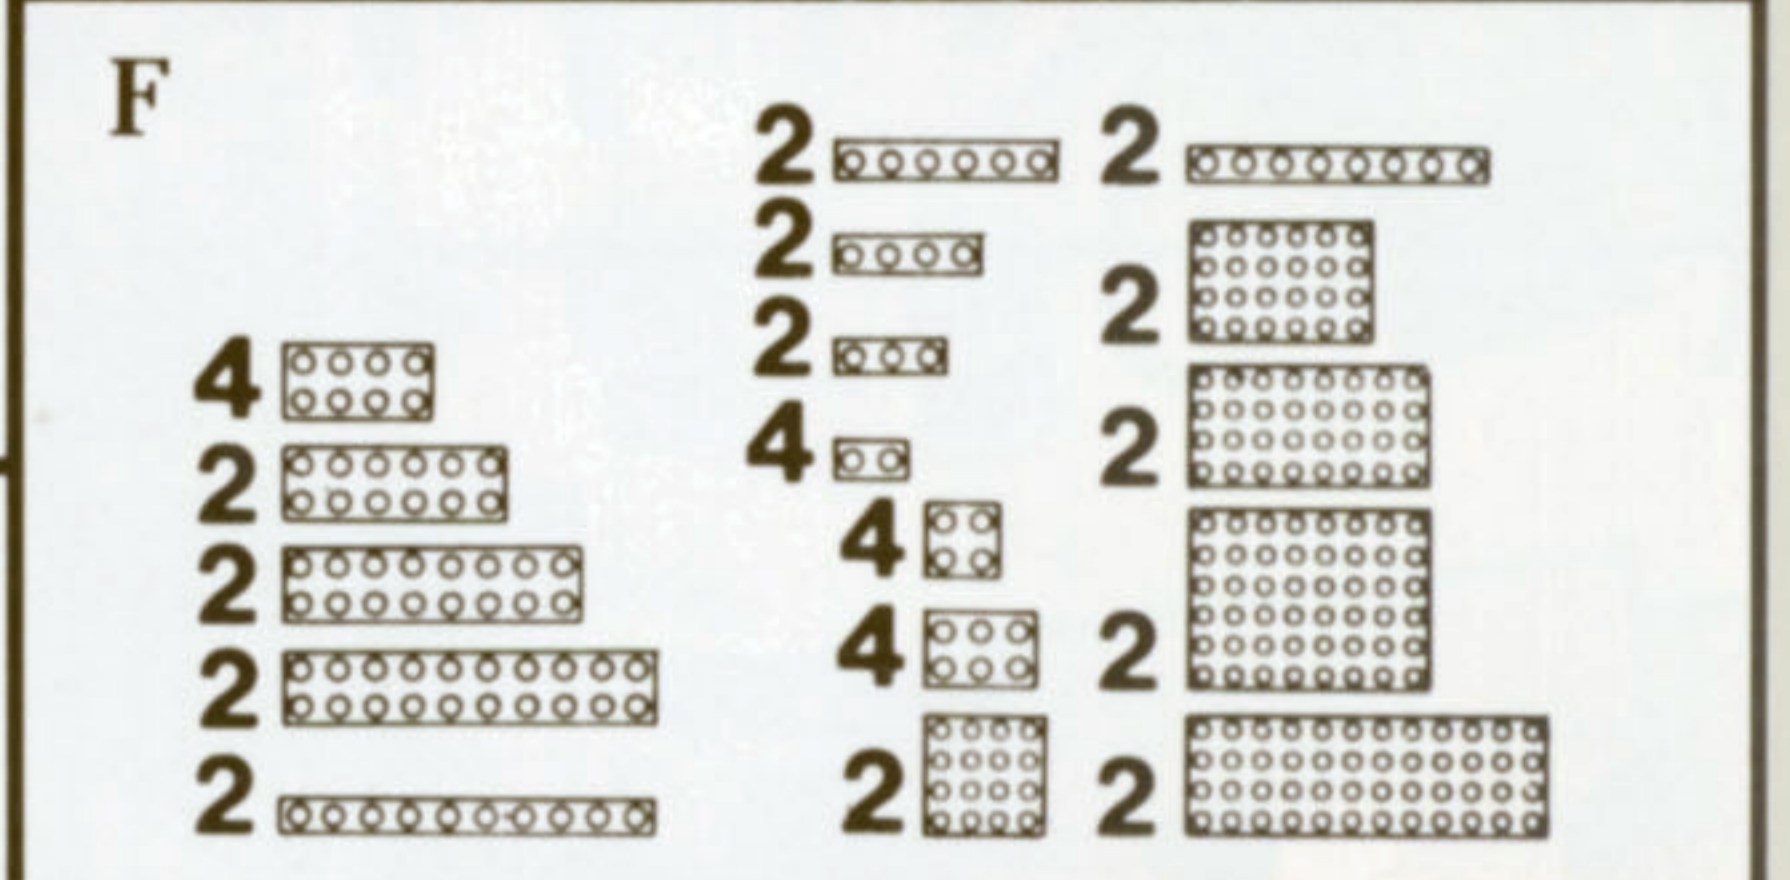

Essential Extras

Ages 3 & Up

When you're building, it's those small things that make the difference. Start a bank of these elements, & have them when you're ready to build.

A. #5148 Wheels. Make more LEGO cars, trucks or planes with these 12 wheel assemblies. $4.50

B. #5149 Doors & Windows. Plenty of doors and windows in this 36-piece assortment. $4.50

Build a roof, race cars, a ramp – the list is endless.

C. #5151 Steep sloped bricks (45 degrees) 59 pieces. $4.50

D. #5152 Low sloped bricks (25 degrees) 60 pieces. $4.50

E. Expand your LEGO brick collection with these LEGO bricks in 6 colors. 62 bricks per package. $4.50 ea. per color

F. 42 Plates in two colors. Thinner than the regular brick, these plates have many uses. 3 plates connected together equal one brick. $4.50 ea.

Extra LEGO Power Parts

G. #5005 Battery Box. $7.00

H. #5061 Motor Wires. One 10" and one 29" motor wire. $4.25

I. #5007 4.5 Volt Motor with gear housing. $18.25