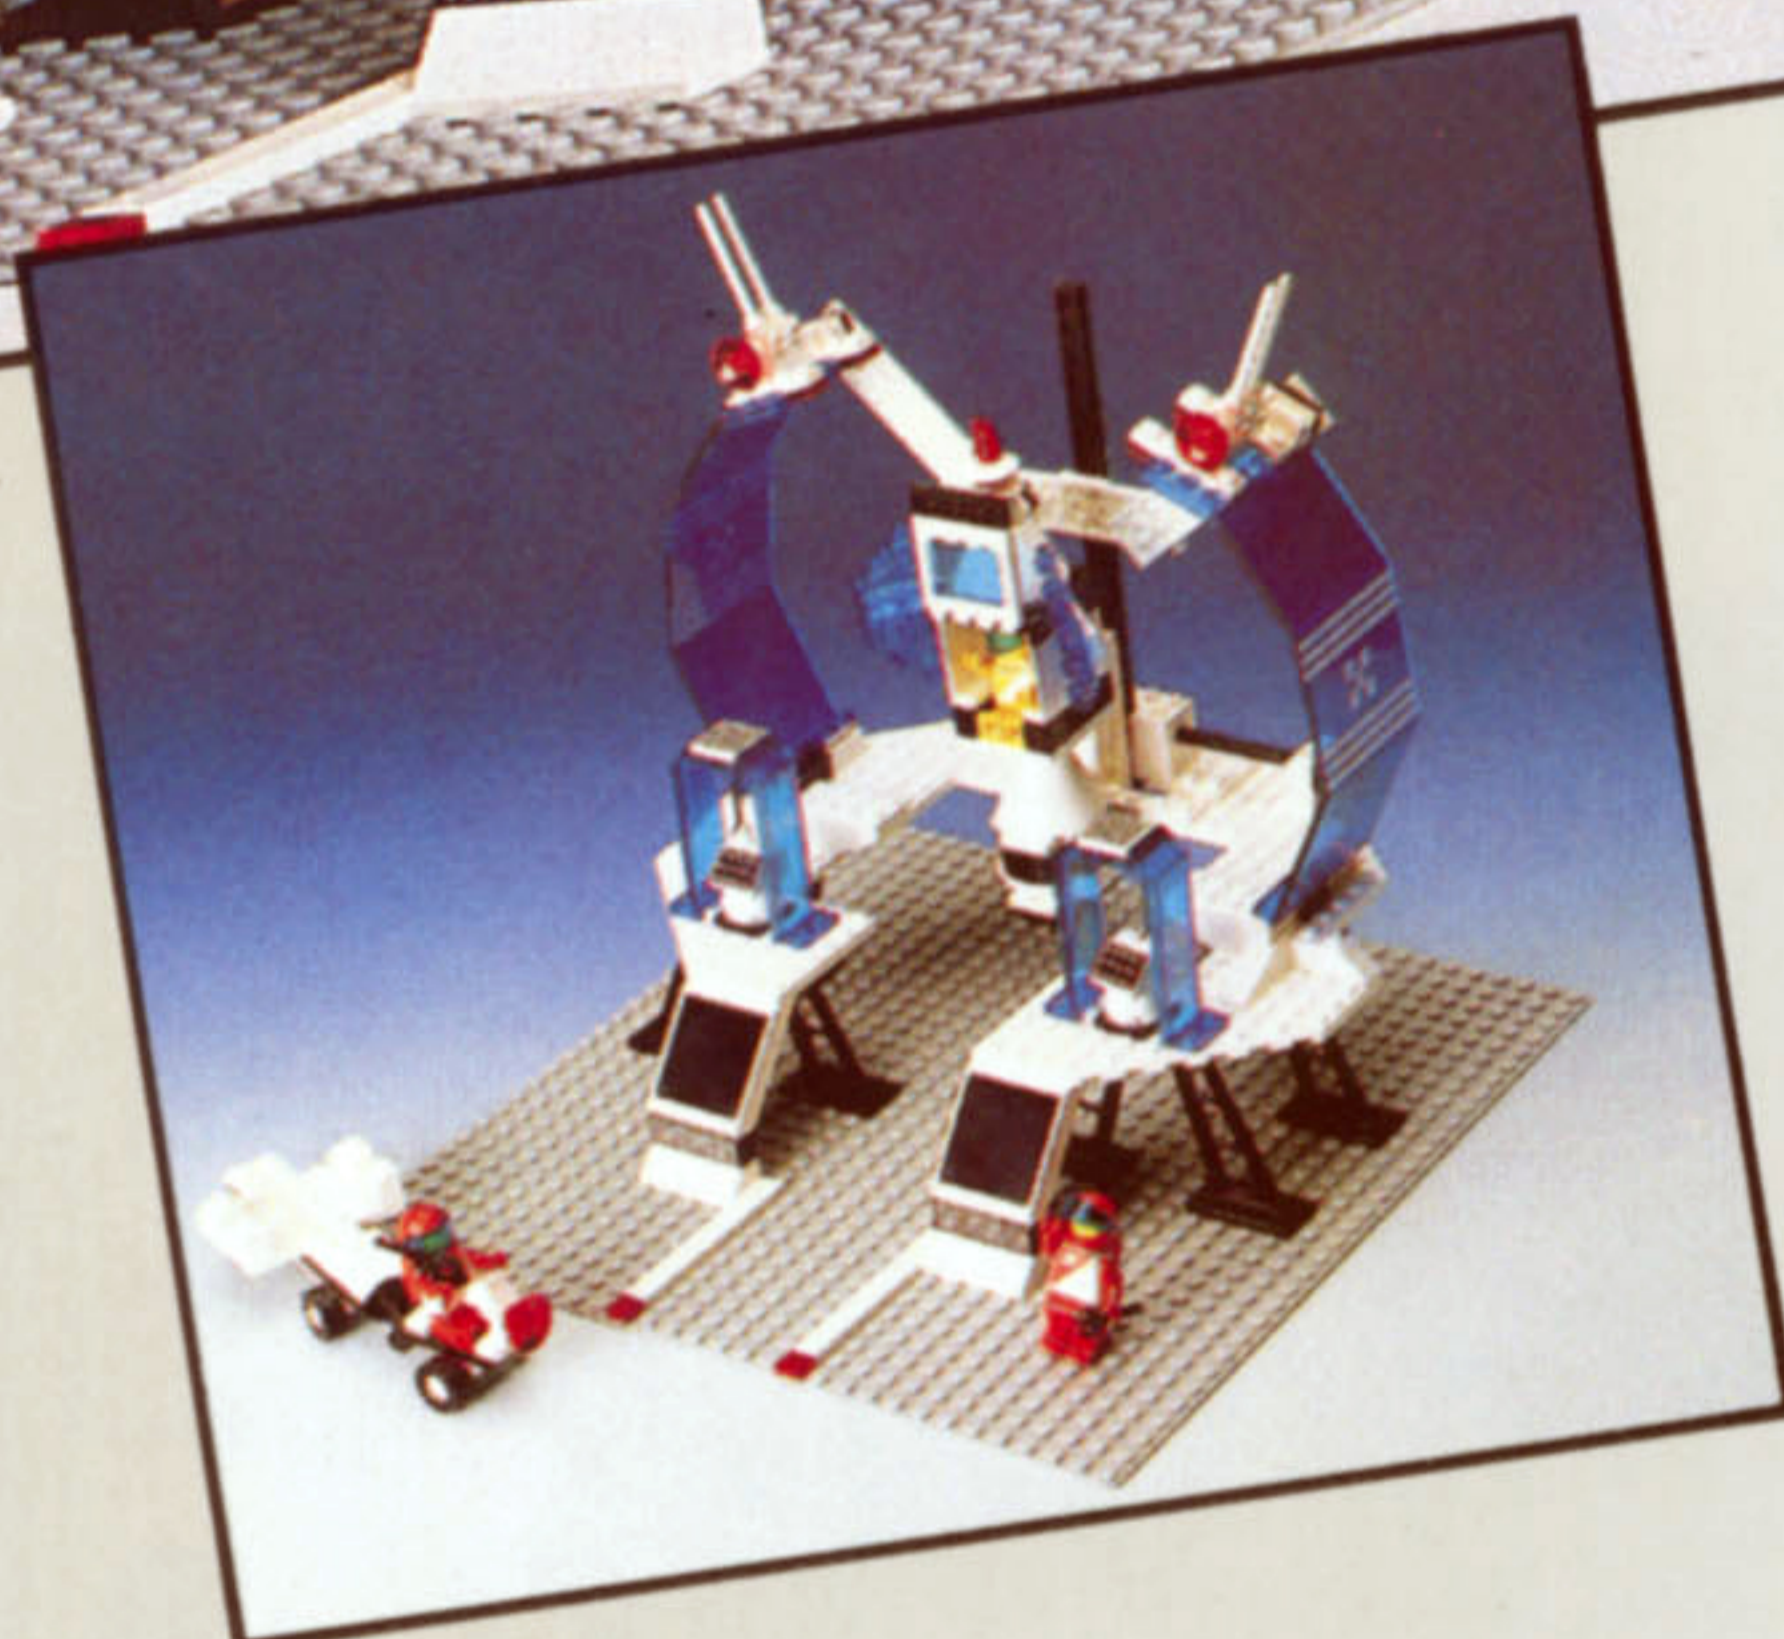

Ages 6 & Up

The FUTURON Forces Energize The Galaxy

A. #6953 FUTURON Cosmic Laser Launcher. Control your FUTURON forces from this supersonic laser command base. three mini-figure astronauts are behind the controls, tracking and coordinating the FUTURON explorations into new worlds. Includes surface vehicle for off-site expeditions. Ages 7 & up. 194 pieces. **$33.00**

B. #6925 FUTURON Interplanetary Rover. This supercharged land vehicle with its unique traction tires is for unlimited explorations. Equipped with turbo jetster to explore and scout ahead. Two mini figure astronauts and a programmed robot are included. Ages 7-12. 201 pieces. **$21.00**

C. #6770 Light & Sound Lunar Transporter Patroller. Roll around the most remote parts of any unexplored planet. The swivel hinges make any craters and rough terrain as smooth as moon dust. Your Lunar Patroller comes complete with an exploration vehicle, power trailer and astronaut. 118 pieces. **$26.75**

D. #6932 FUTURON Stardefender "200." Adventure triples when you disconnect the main module to form two extra transporters. Mini-figure astronauts quickly man stardefender through lifting center hatchway. Ages 7 & up. 243 pieces. **$24.00**