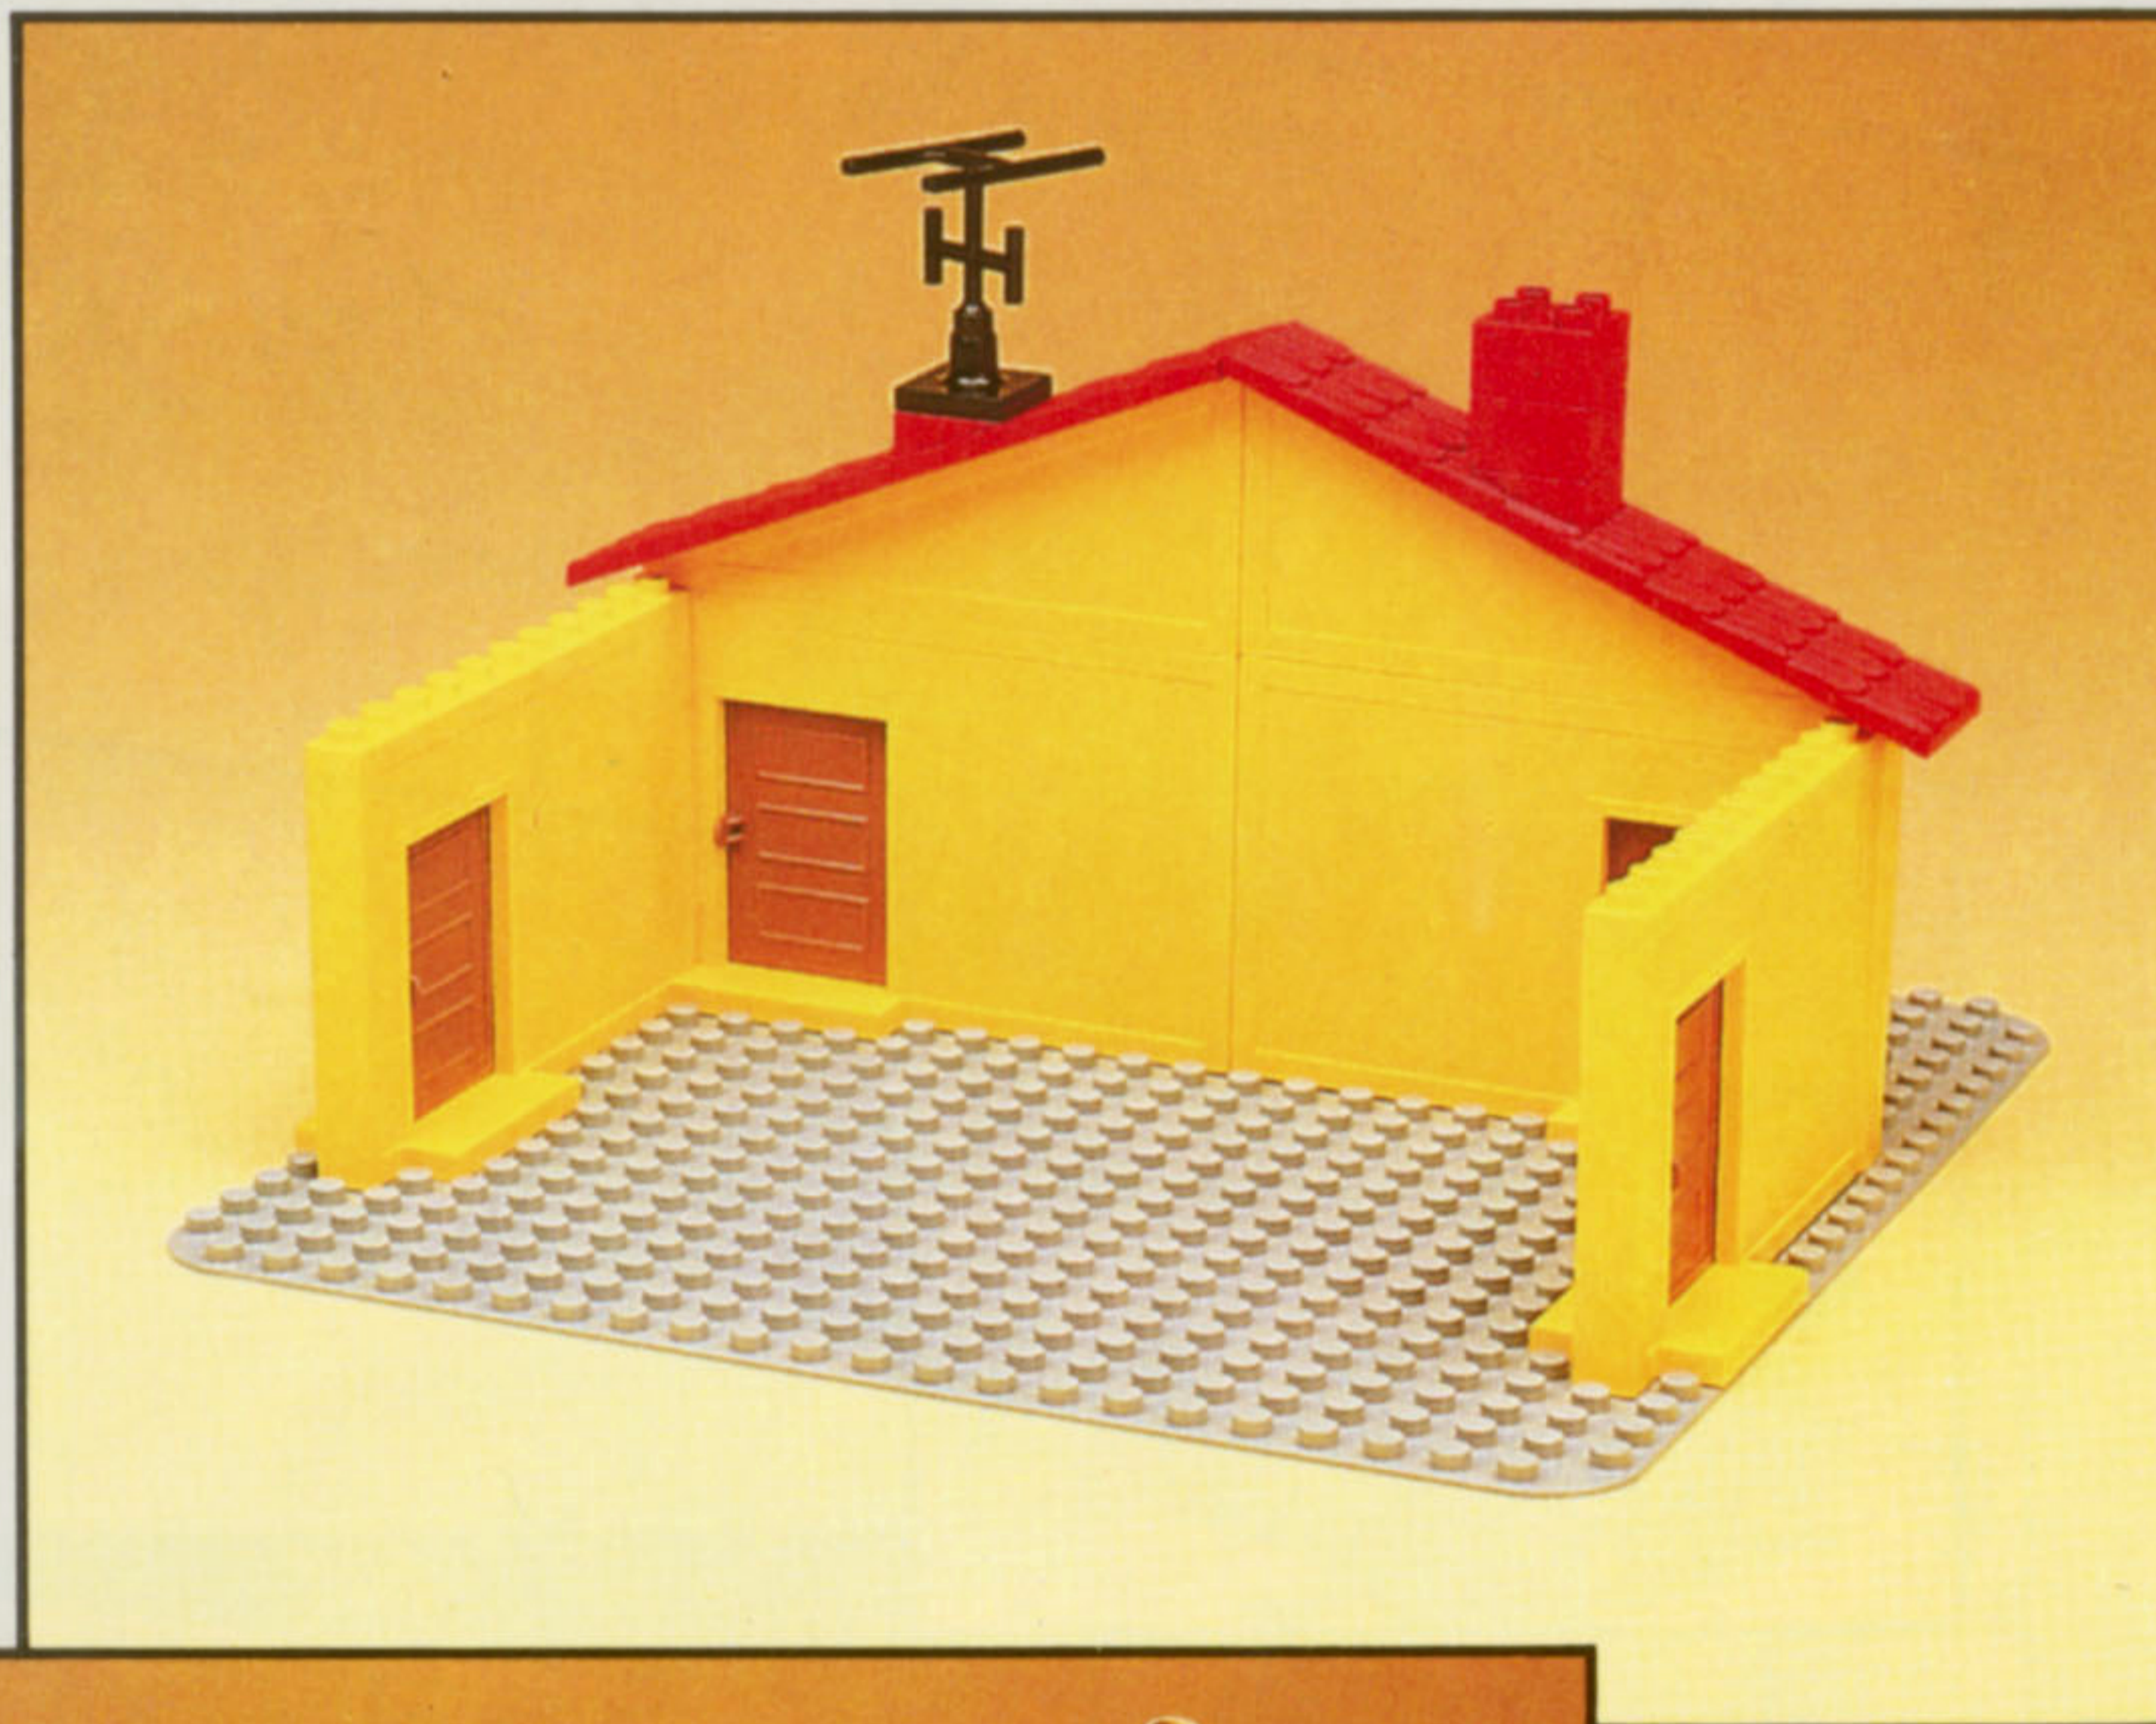

A

B

C

Preschool Toys

Ages 2-5

D

E

F

E. #2750 DUPLO Family. The whole family is here — even the dog. Mom, Dad, the grandparents, all have movable arms and legs. 7 pieces. **\$10.50**

F. #2760 Basic House. Quickly build your dream playhouse. In no time, four fast-build walls on a gray plate complete your house. Each wall comes complete with sliding door. Different home layouts are illustrated on the box. Add a splash of red floors with the DUPLO Building Plate (#2305 sold separately). 11 pieces. **\$28.50**