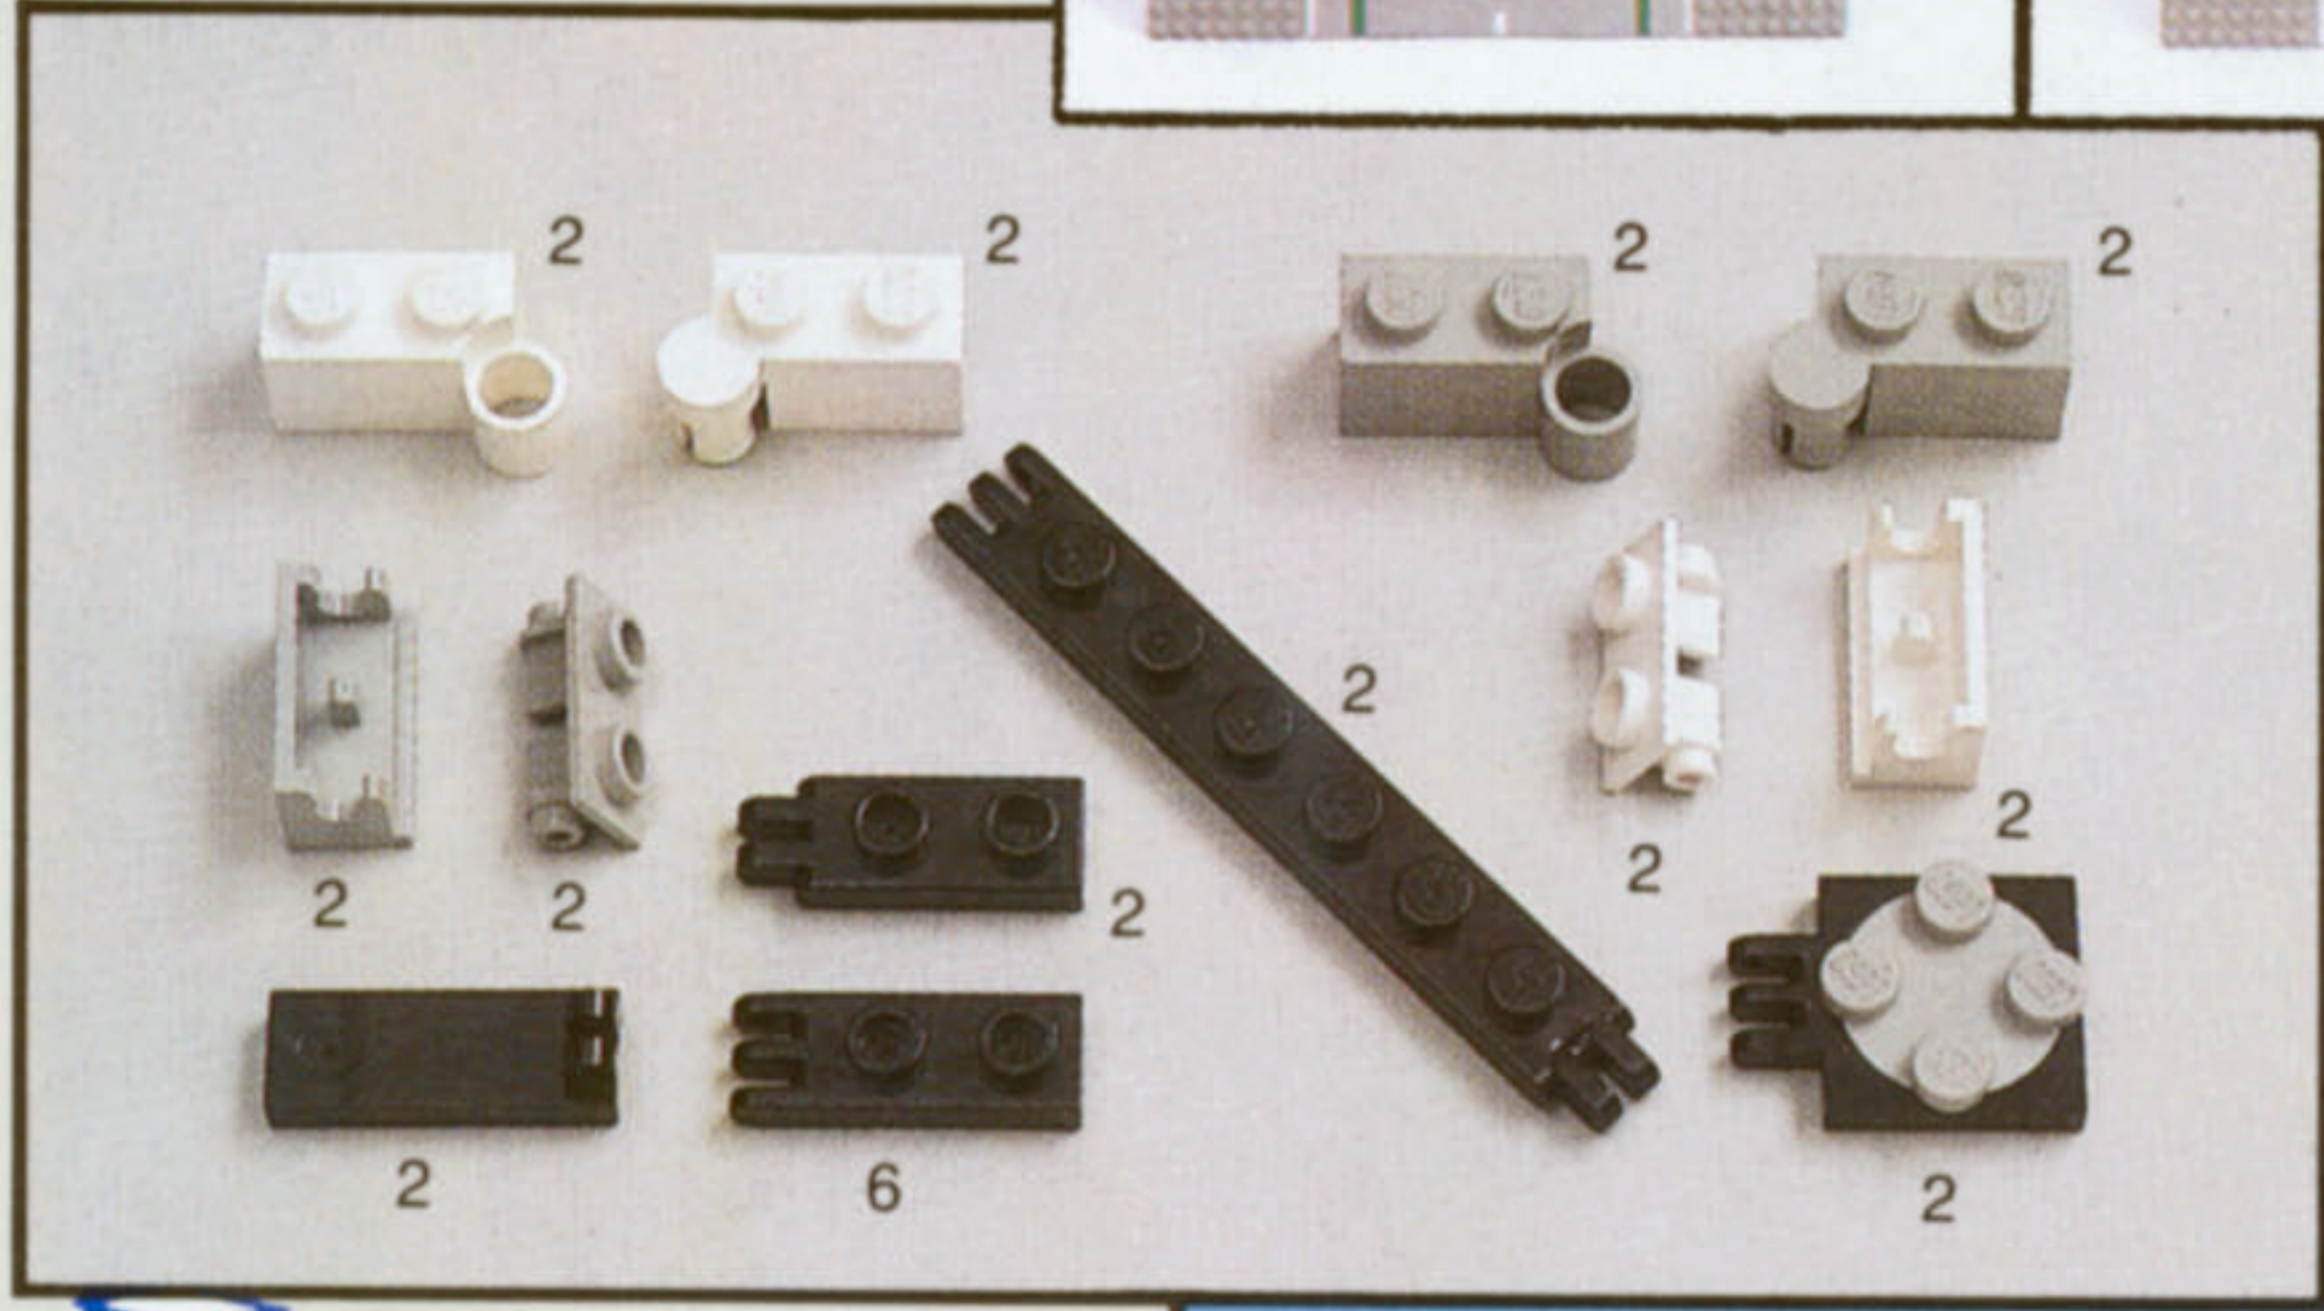

G. #6317 Trees and Flowers.

Landscape your LEGOLAND Town just like your home with this new assortment of trees and flowers. 24 pieces. **\$4.00**

H. #5182 Hinges and Couplings.

You'll make those necessary LEGO connections with these special elements. Extra hinges enable you to add moving walls and doors. Couplings will link your separate creations. Also, for use in LEGO Castle or Space, as well as other sets. 15 pieces. **\$2.50**