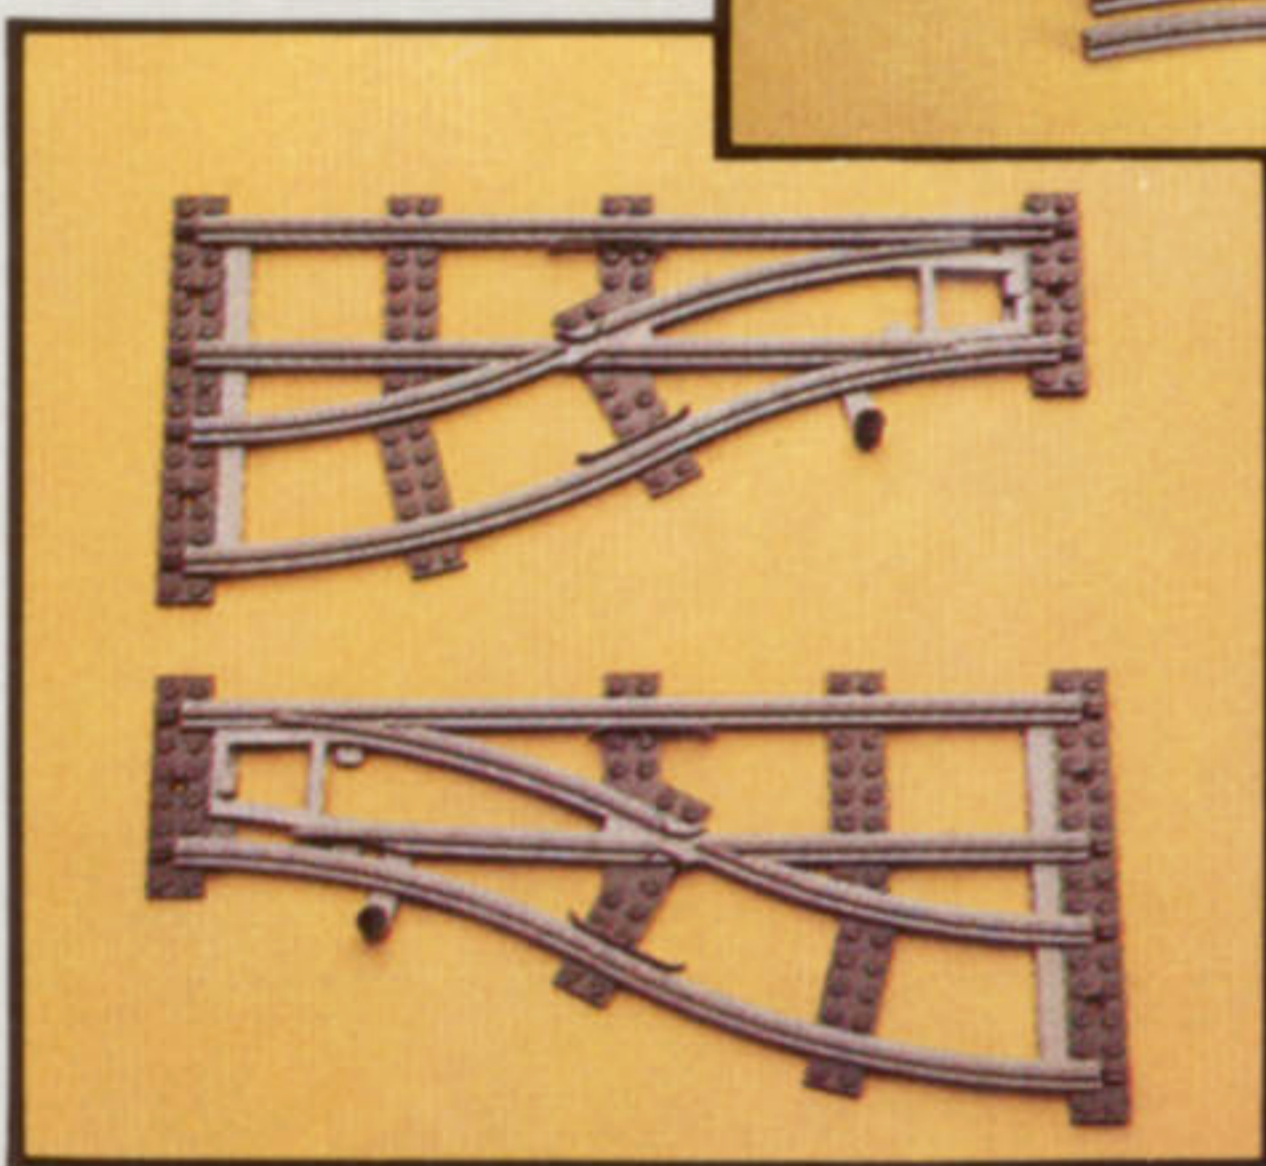

TRAINS

Ages 6 & Up

Expand your Railroad with these Accessories

A. #7817 Crane Wagon Car. Got repair work to do! Here's the way to do it. This new crane railroad car can lift heavy cargo on and off the train. Stabilizer base keeps the rail car steady while you work. Please note: your battery train is designed to only pull 3 cars. If you wish to run this crane wagon you must remove another rail car. 146 pieces. **$24.25**

B. #7850 Straight Rails. Over 40 inches of track. Makes 8 straight track sections, each 5 inches long. **$9.25**

C. #7851 Curved Rails. Enough track sections for a 27" half circle. 8 curved track sections, each 5 inches long. **$9.25**

D. #7852 Switching Tracks. Two switching tracks allow you to add new routes to your LEGO Train System. Each switching track is 10" long. Arrives pre-assembled for quick changes to your railway. **$11.00**

E. #7857 Crossing Track. Now make that figure 8 with this new crossing track. 5 pieces. **$8.75**

F. #7859 Deluxe Train Track Kit. Convert your basic oval track into a 5 feet x 3½ feet double loop oval track. This deluxe kit includes the following items: 2 x #7850, 2 x #7851 and 2 x #7852. Regularly priced at $59.00. Now only **$49.50**

D

Here's One Way To Build Your Railroad!

#7813

#7817

#7823

#7824

#7835

#7722