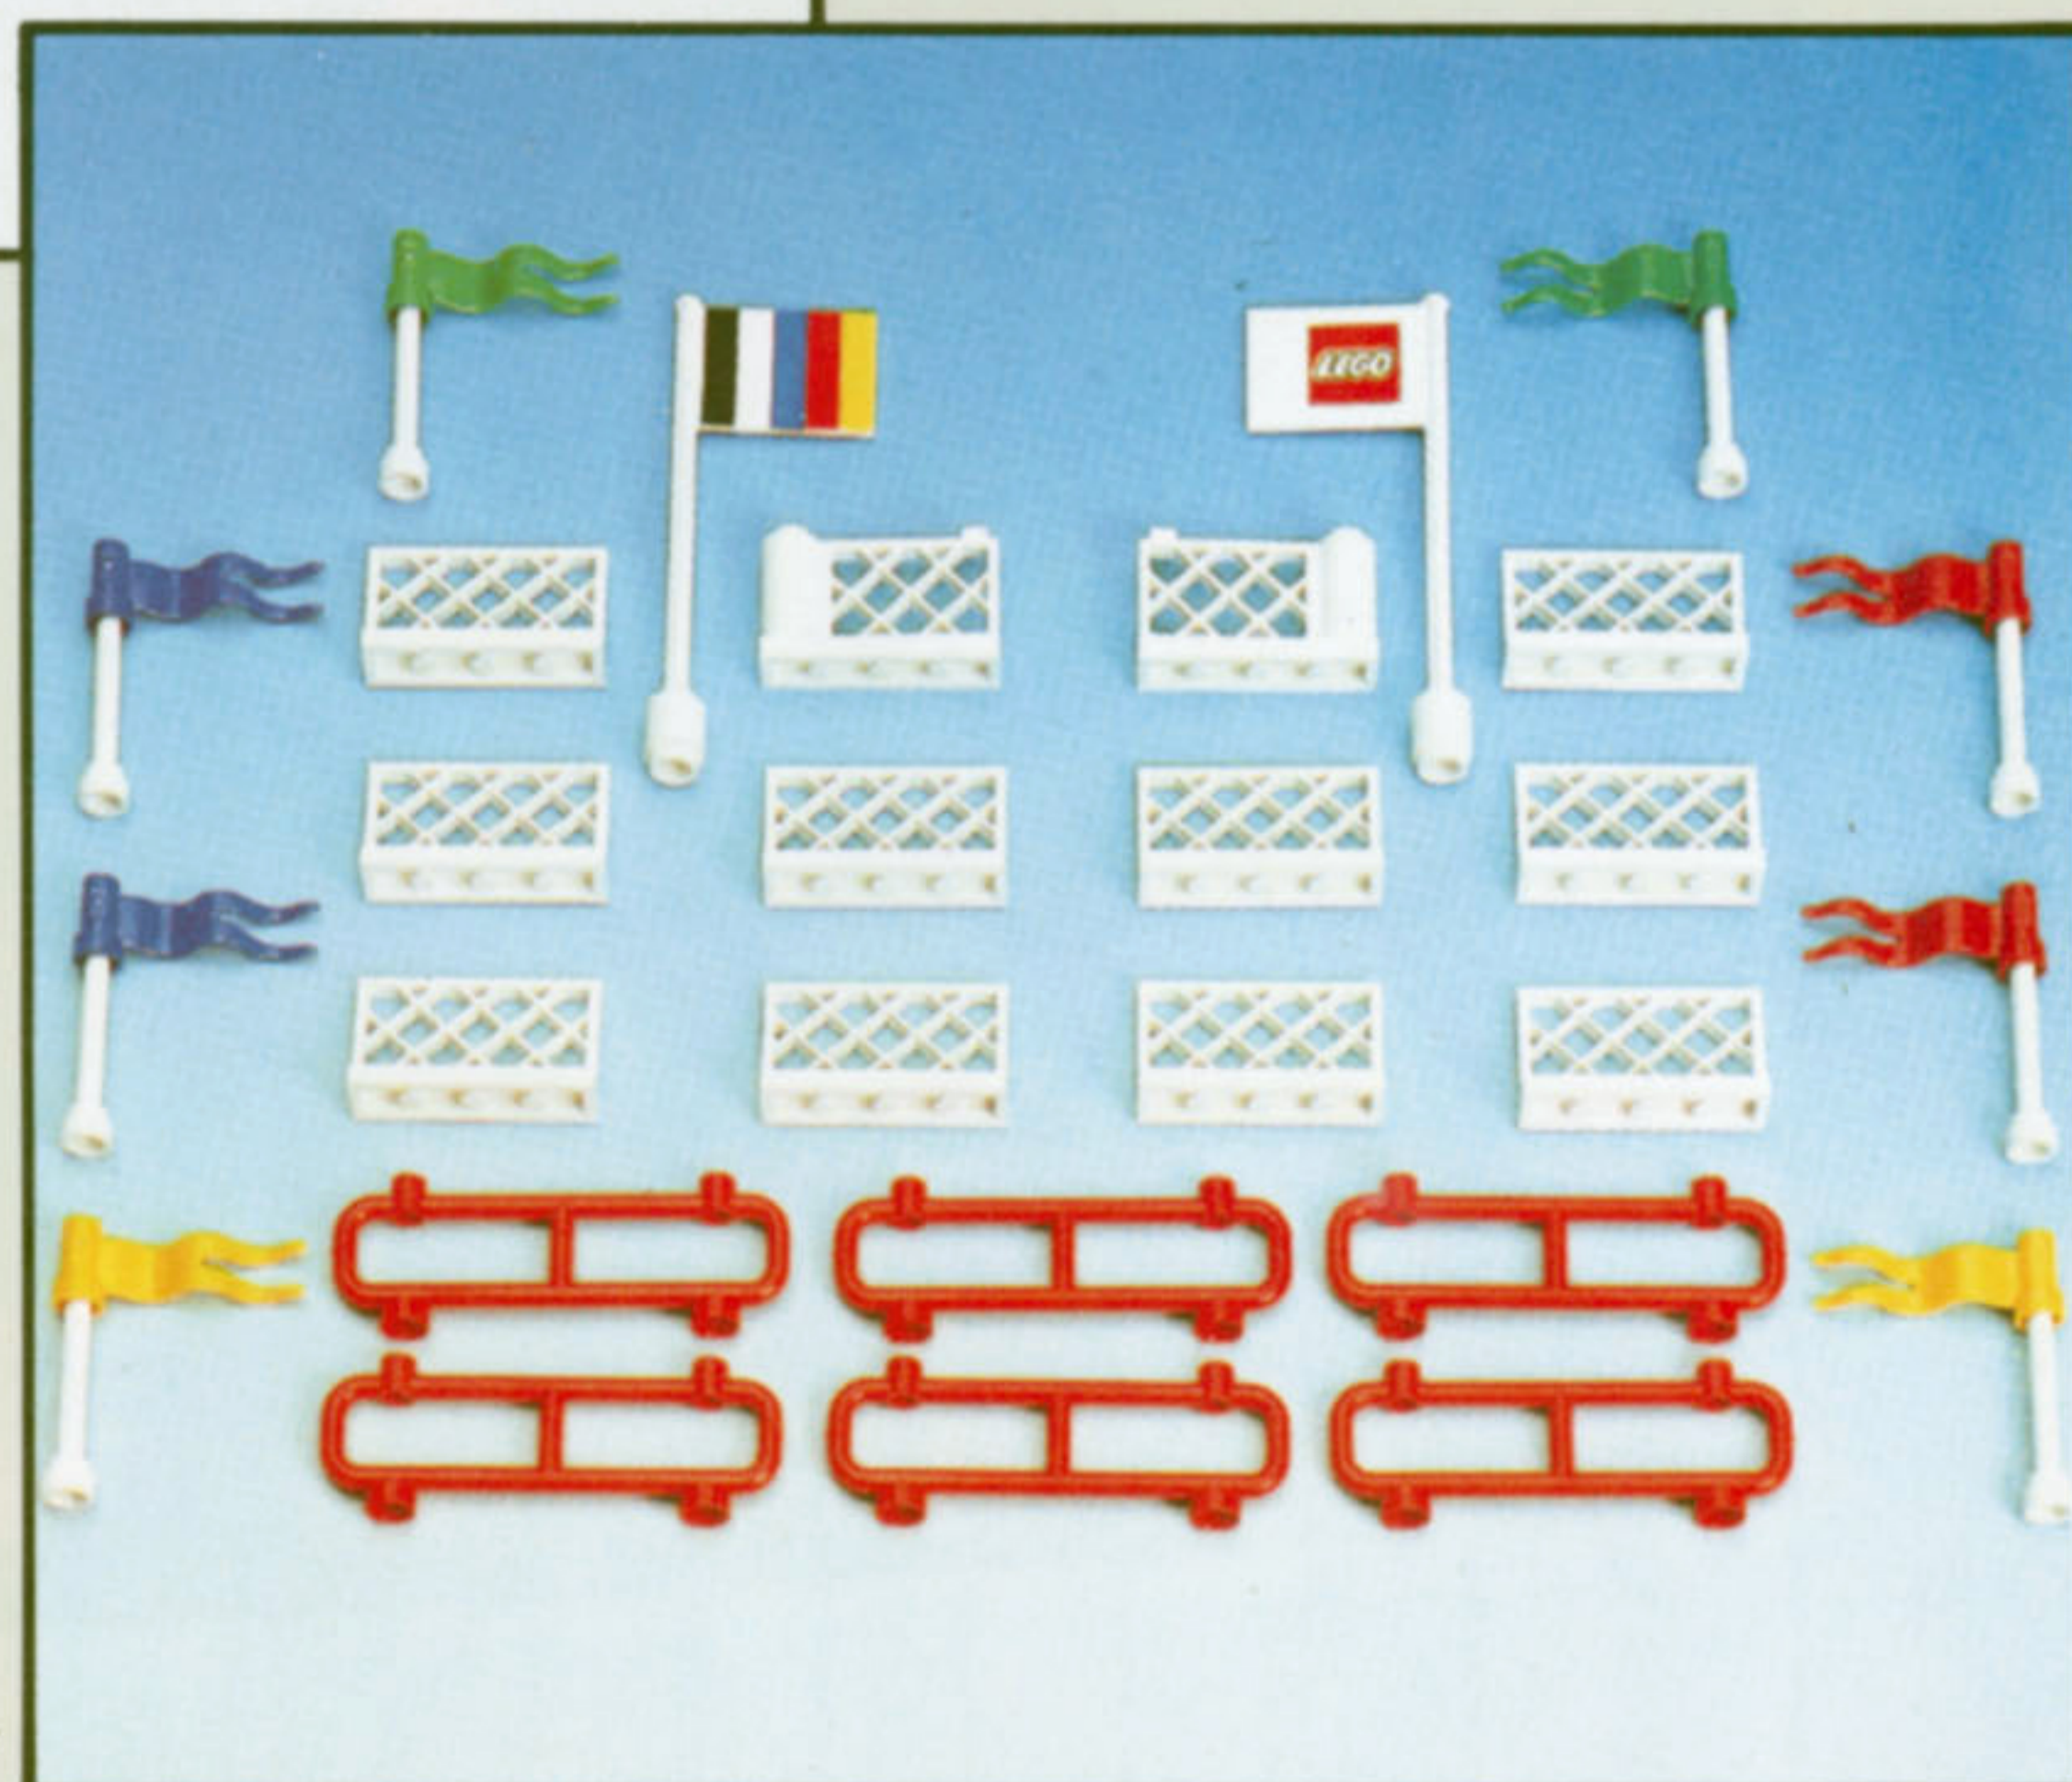

H

Ages 6 & Up

Grand Prix Racing

E. #6526 Red Line Racer. More racing fun is yours when you add this dragster to your race collection. Dragster features adjustable spoiler for realistic, racing fun. 41 pieces. **$4.00**

F. #6381 Motor Speedway. Start the two race cars from the announcer's booth, repair them with assorted pit area tools, and capture the results with a photo finish! You're the winner with all of this and five mini-figures. 185 pieces. Ages 7 & up. **$19.25**

G. #5174 Grooved Tires and Hubs. LEGO Town is on a roll! Assortment includes 8 small tires, 4 medium tires and 4 axles. 16 pieces. **$3.25**

H. #6316 Flags and Fences. Unfurl and fly your flags! Put up some fences around that property. This item includes two kinds of flags and fences. 38 pieces. **$4.00**