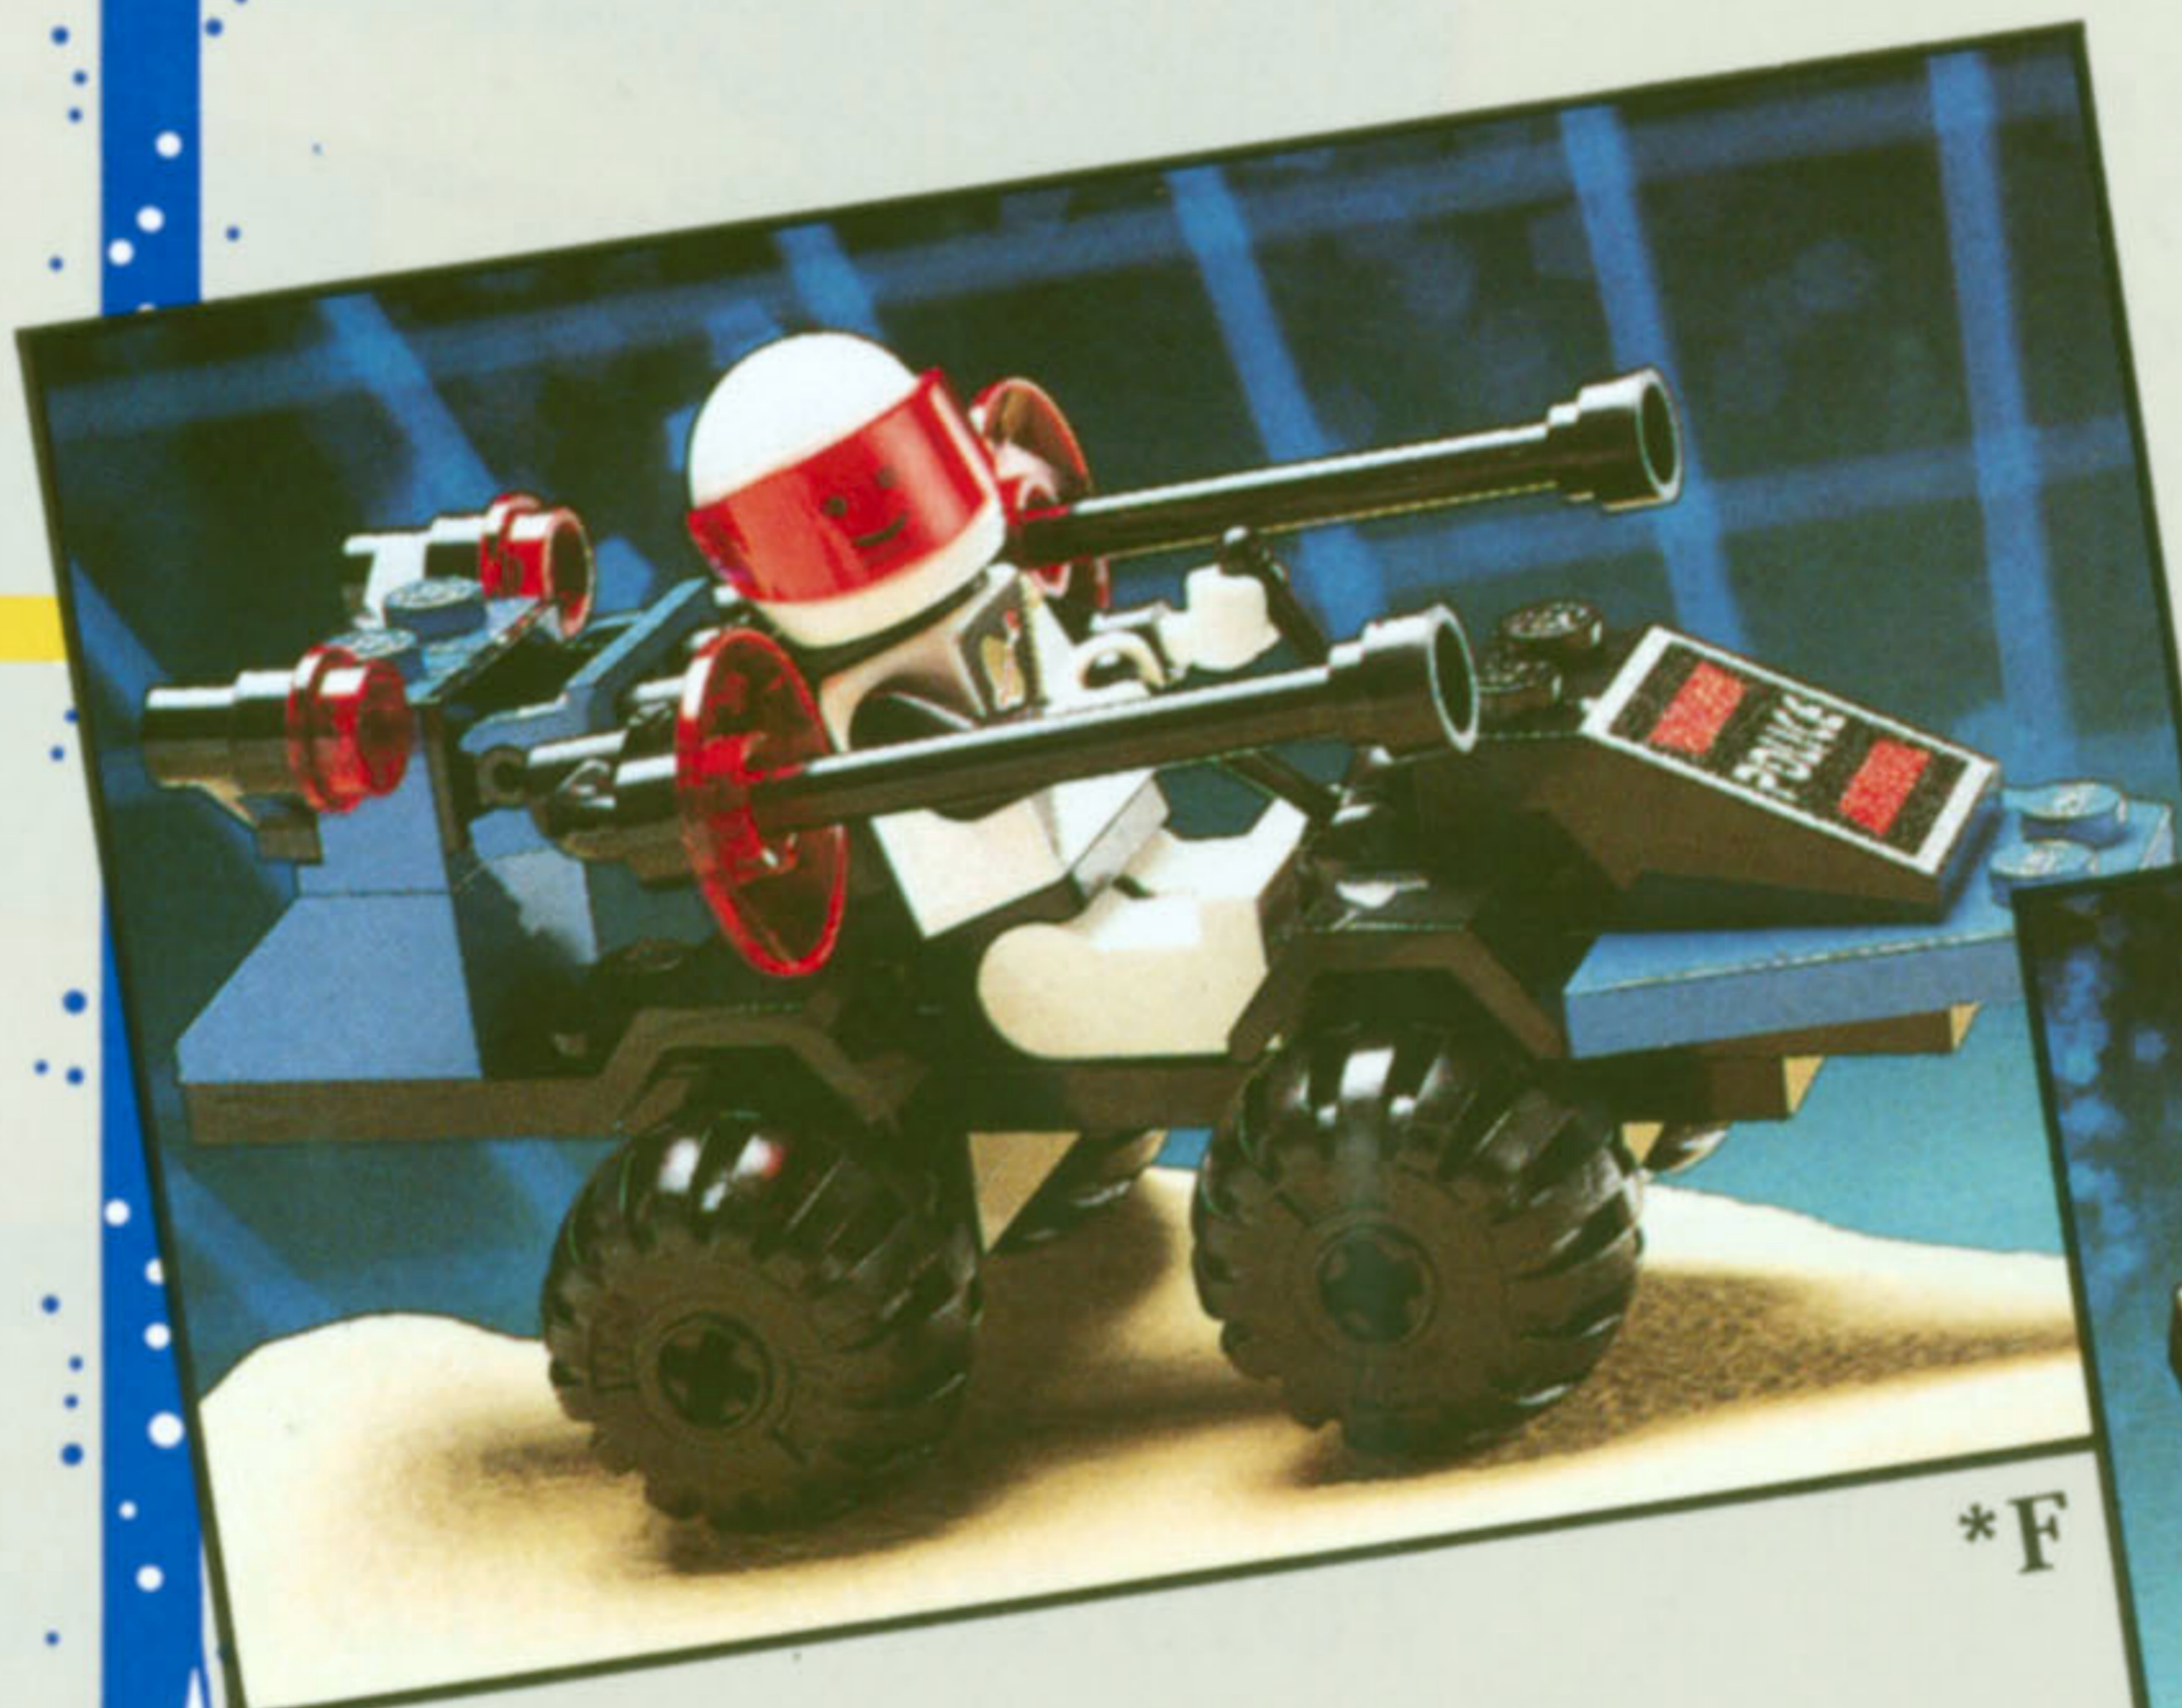

SPACE POLICE™ Takes Control

F. #6831 Message Decoder. A message has been found but can't be read. Quick! Call in the specialized Message Decoder. The SPACE POLICE™ vehicle is manned by a specially trained mini-figure to handle these emergencies. 32 pieces. **$4.00**

G. #5171 Decorated Elements. Customize a race car or anything else with these specialized, embossed bricks. Unique assortment includes many different types of control panels. 28 pieces. **$3.25**

H. NEW #1616 Space Combi-Pack. Intraplanetary adventure awaits you! With your explorational Lunar MPV vehicle and Astro Dart spacecraft. Be prepared to discover new frontiers in space. Complete with two astronauts and robot. Ages 7 & Up. 120 pieces. **$10.00**

*F