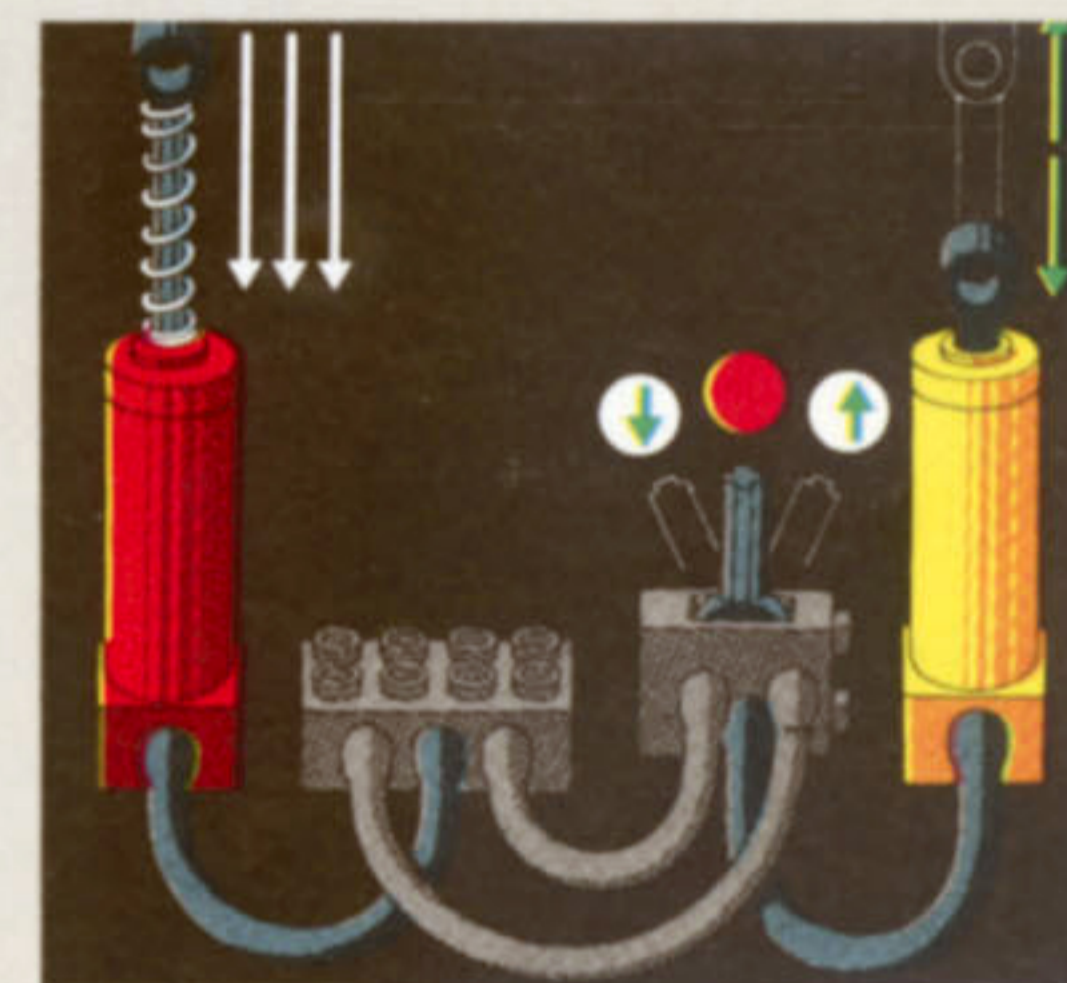

M. #5243 Gear Chain Links. 70 pieces. \$4.25

N. #5244 Bulldozer Chainlinks. 54 pieces. \$3.50

O. #5246 2 X-Large Tires & Hubs. (Approx 3 1/4") \$5.50

P. #5247 Toggle Joints. 66 pieces. \$3.50

Q. #5251 4 Shock Absorbers. \$4.25

R. #5231 20 Yellow Beam & Plates. \$3.25

S. #5232 20 Blue Beam & Plates. \$3.25

T. #5249 Red Beam & Plates. \$3.25

Pneumatic Power

Press the air pump, flick the switch—let air pressure do your work. Lifting, pulling, even picking things up!