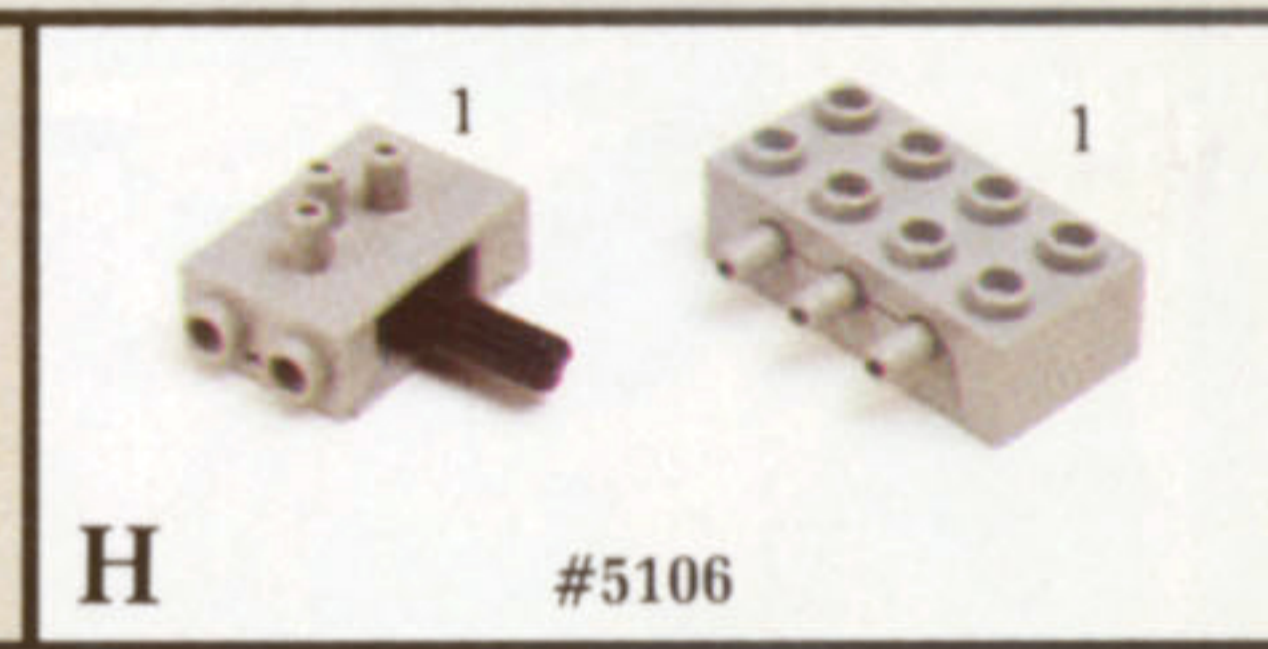

Pneumatic Power

Press the air pump, flick the switch—let air pressure do your work. Lifting, pulling, even picking things up!