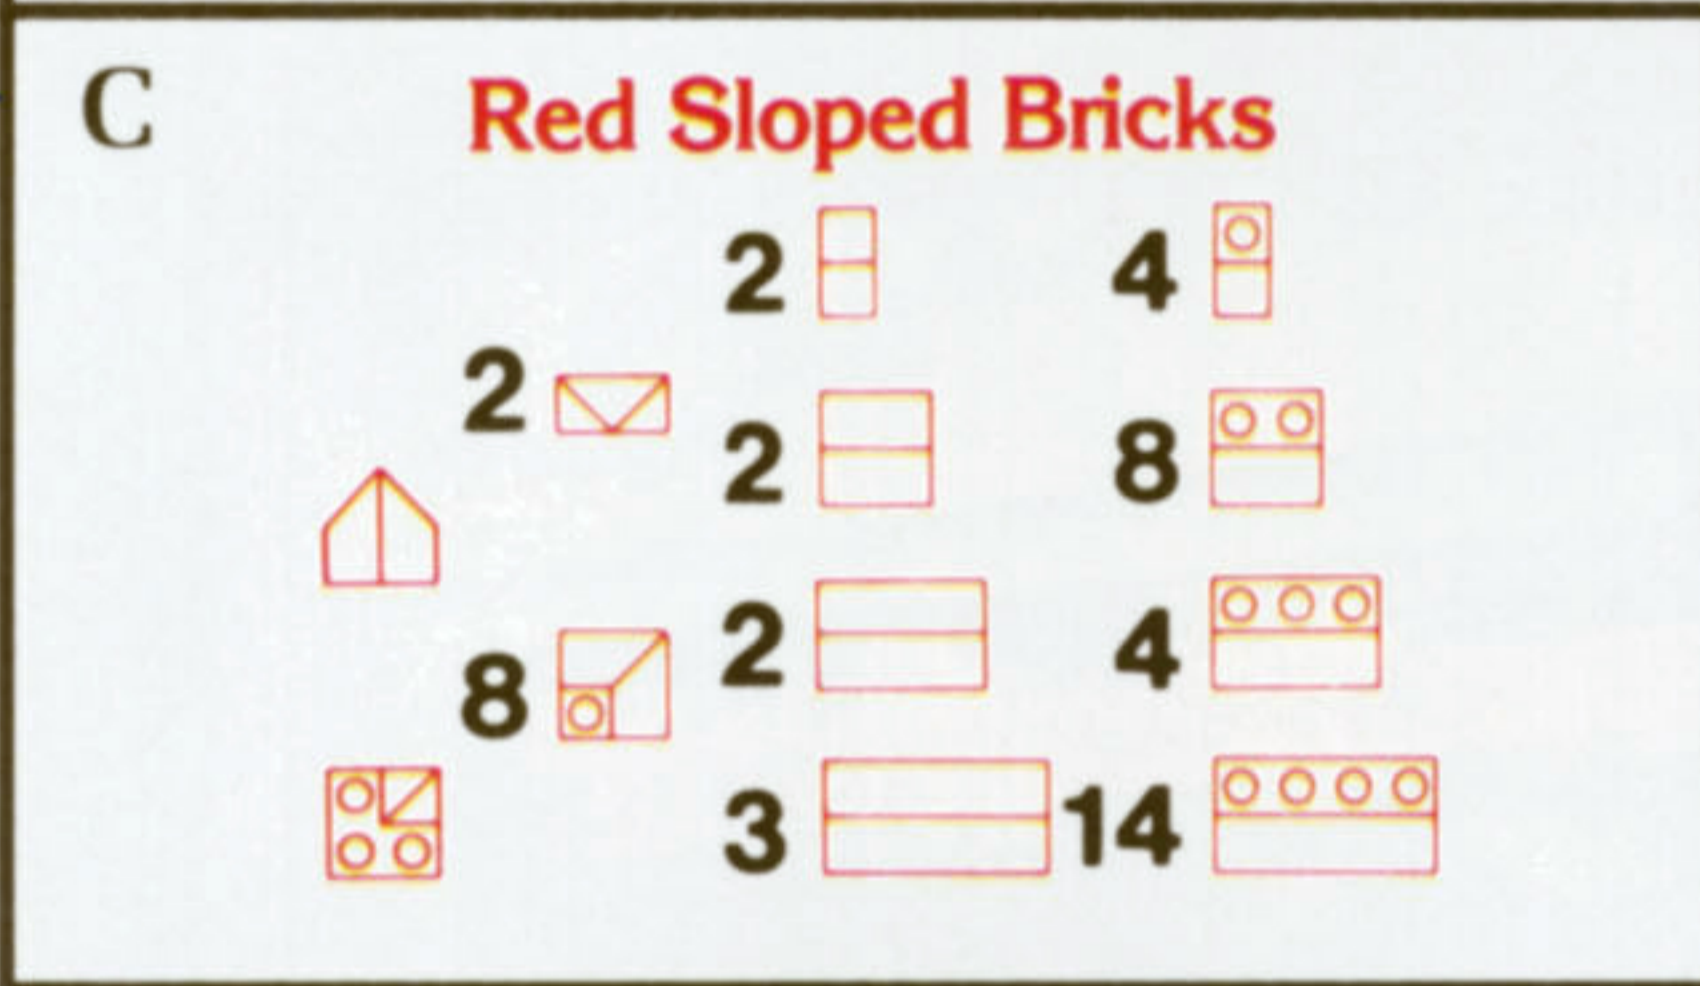

Essential Extras

Ages 3 & Up

When you're building, it's those small things that make the difference. Start a bank of these elements, & have them when you're ready to build.

A. #5148 Wheels. Make more LEGO cars, trucks or planes with these 12 wheel assemblies. $4.50

B. #5149 Doors & Windows. Plenty of doors and windows in this 36-piece assortment. $4.50

Build a roof, race cars, a ramp – the list is endless.

C. #5151 Steep sloped bricks (45 degrees) 59 pieces. $4.50

D. #5152 Low sloped bricks (25 degrees) 60 pieces. $4.50

E. Expand your LEGO brick collection with these LEGO bricks in 6 colors. 62 bricks per package. $4.50 ea. per color

F. 42 Plates in two colors. Thinner than the regular brick, these plates have many uses. 3 plates connected together equal one brick. $4.50 ea.

Extra LEGO Power Parts

G. #5005 Battery Box. $7.00

H. #5061 Motor Wires. One 10" and one 29" motor wire. $4.25

I. #5007 4.5 Volt Motor with gear housing. $18.25