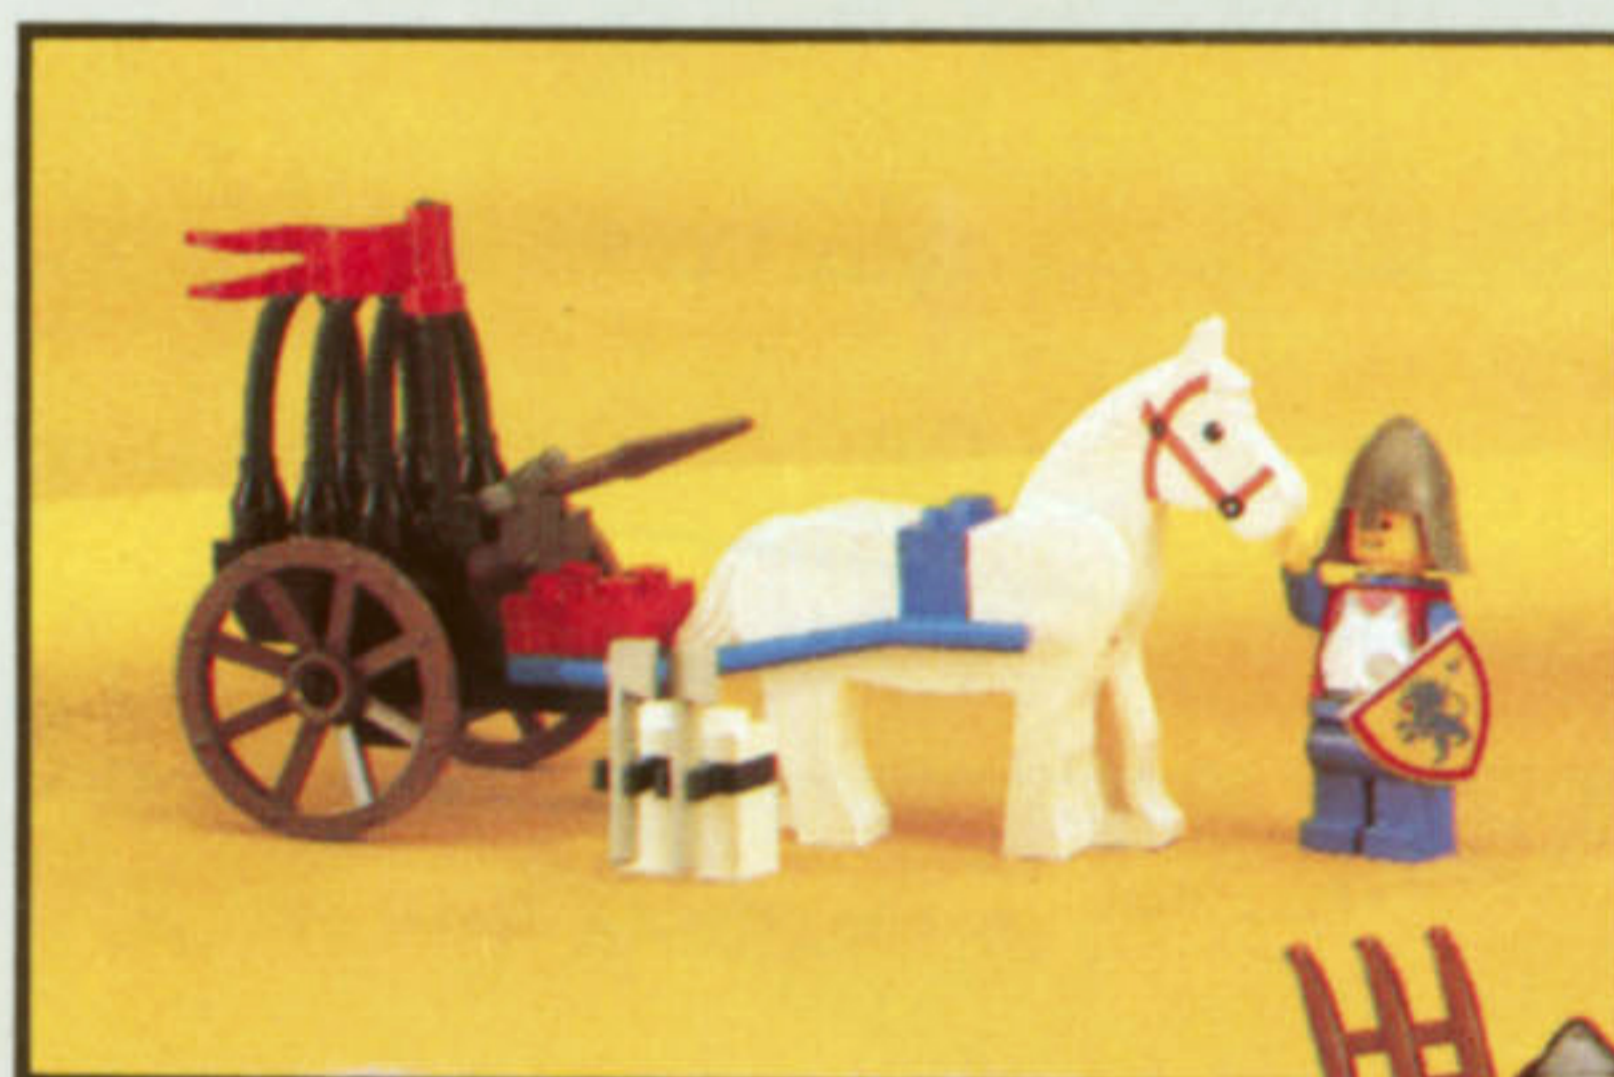

Castle

Ages 6 & Up

Build Your Own Kingdom

A. NEW #6074 Black Falcon's Fortress. The Black Falcon coat of arms are flying high in this fortress! Place your four knights in the tudor-like turret and twin lookout post high above the ground. Two scouts on horse-back complete the set. Ages 8 & up. 435 pieces. **$35.00**

B. NEW #6016 Knight's Arsenal. Travel to the King's castle in this horse drawn cart with wooden-like wheels. The only way to travel in medieval times. 36 pieces. **$4.00**

C. #6103 Castle Mini-Figures. Explore the forest and a castle . . . Six medieval people of old are in this collection of Castle mini-figures. Now add forest people and knights and a farmer to your castle village. Many special medieval tools like shields, swords, bow and arrows, are included. A must for every LEGO Castle King like you. 32 pieces. **$6.00**

D. NEW #6060 Knight's Challenge. There's plenty of excitement at this festival. Prepare your knights for the sport of challenge. Who will win the Queen of LEGOLAND's favor and coveted prize for the best knight. Comes complete with 8 mini-figures. Ages 7-12. 160 pieces. **$21.00**

B