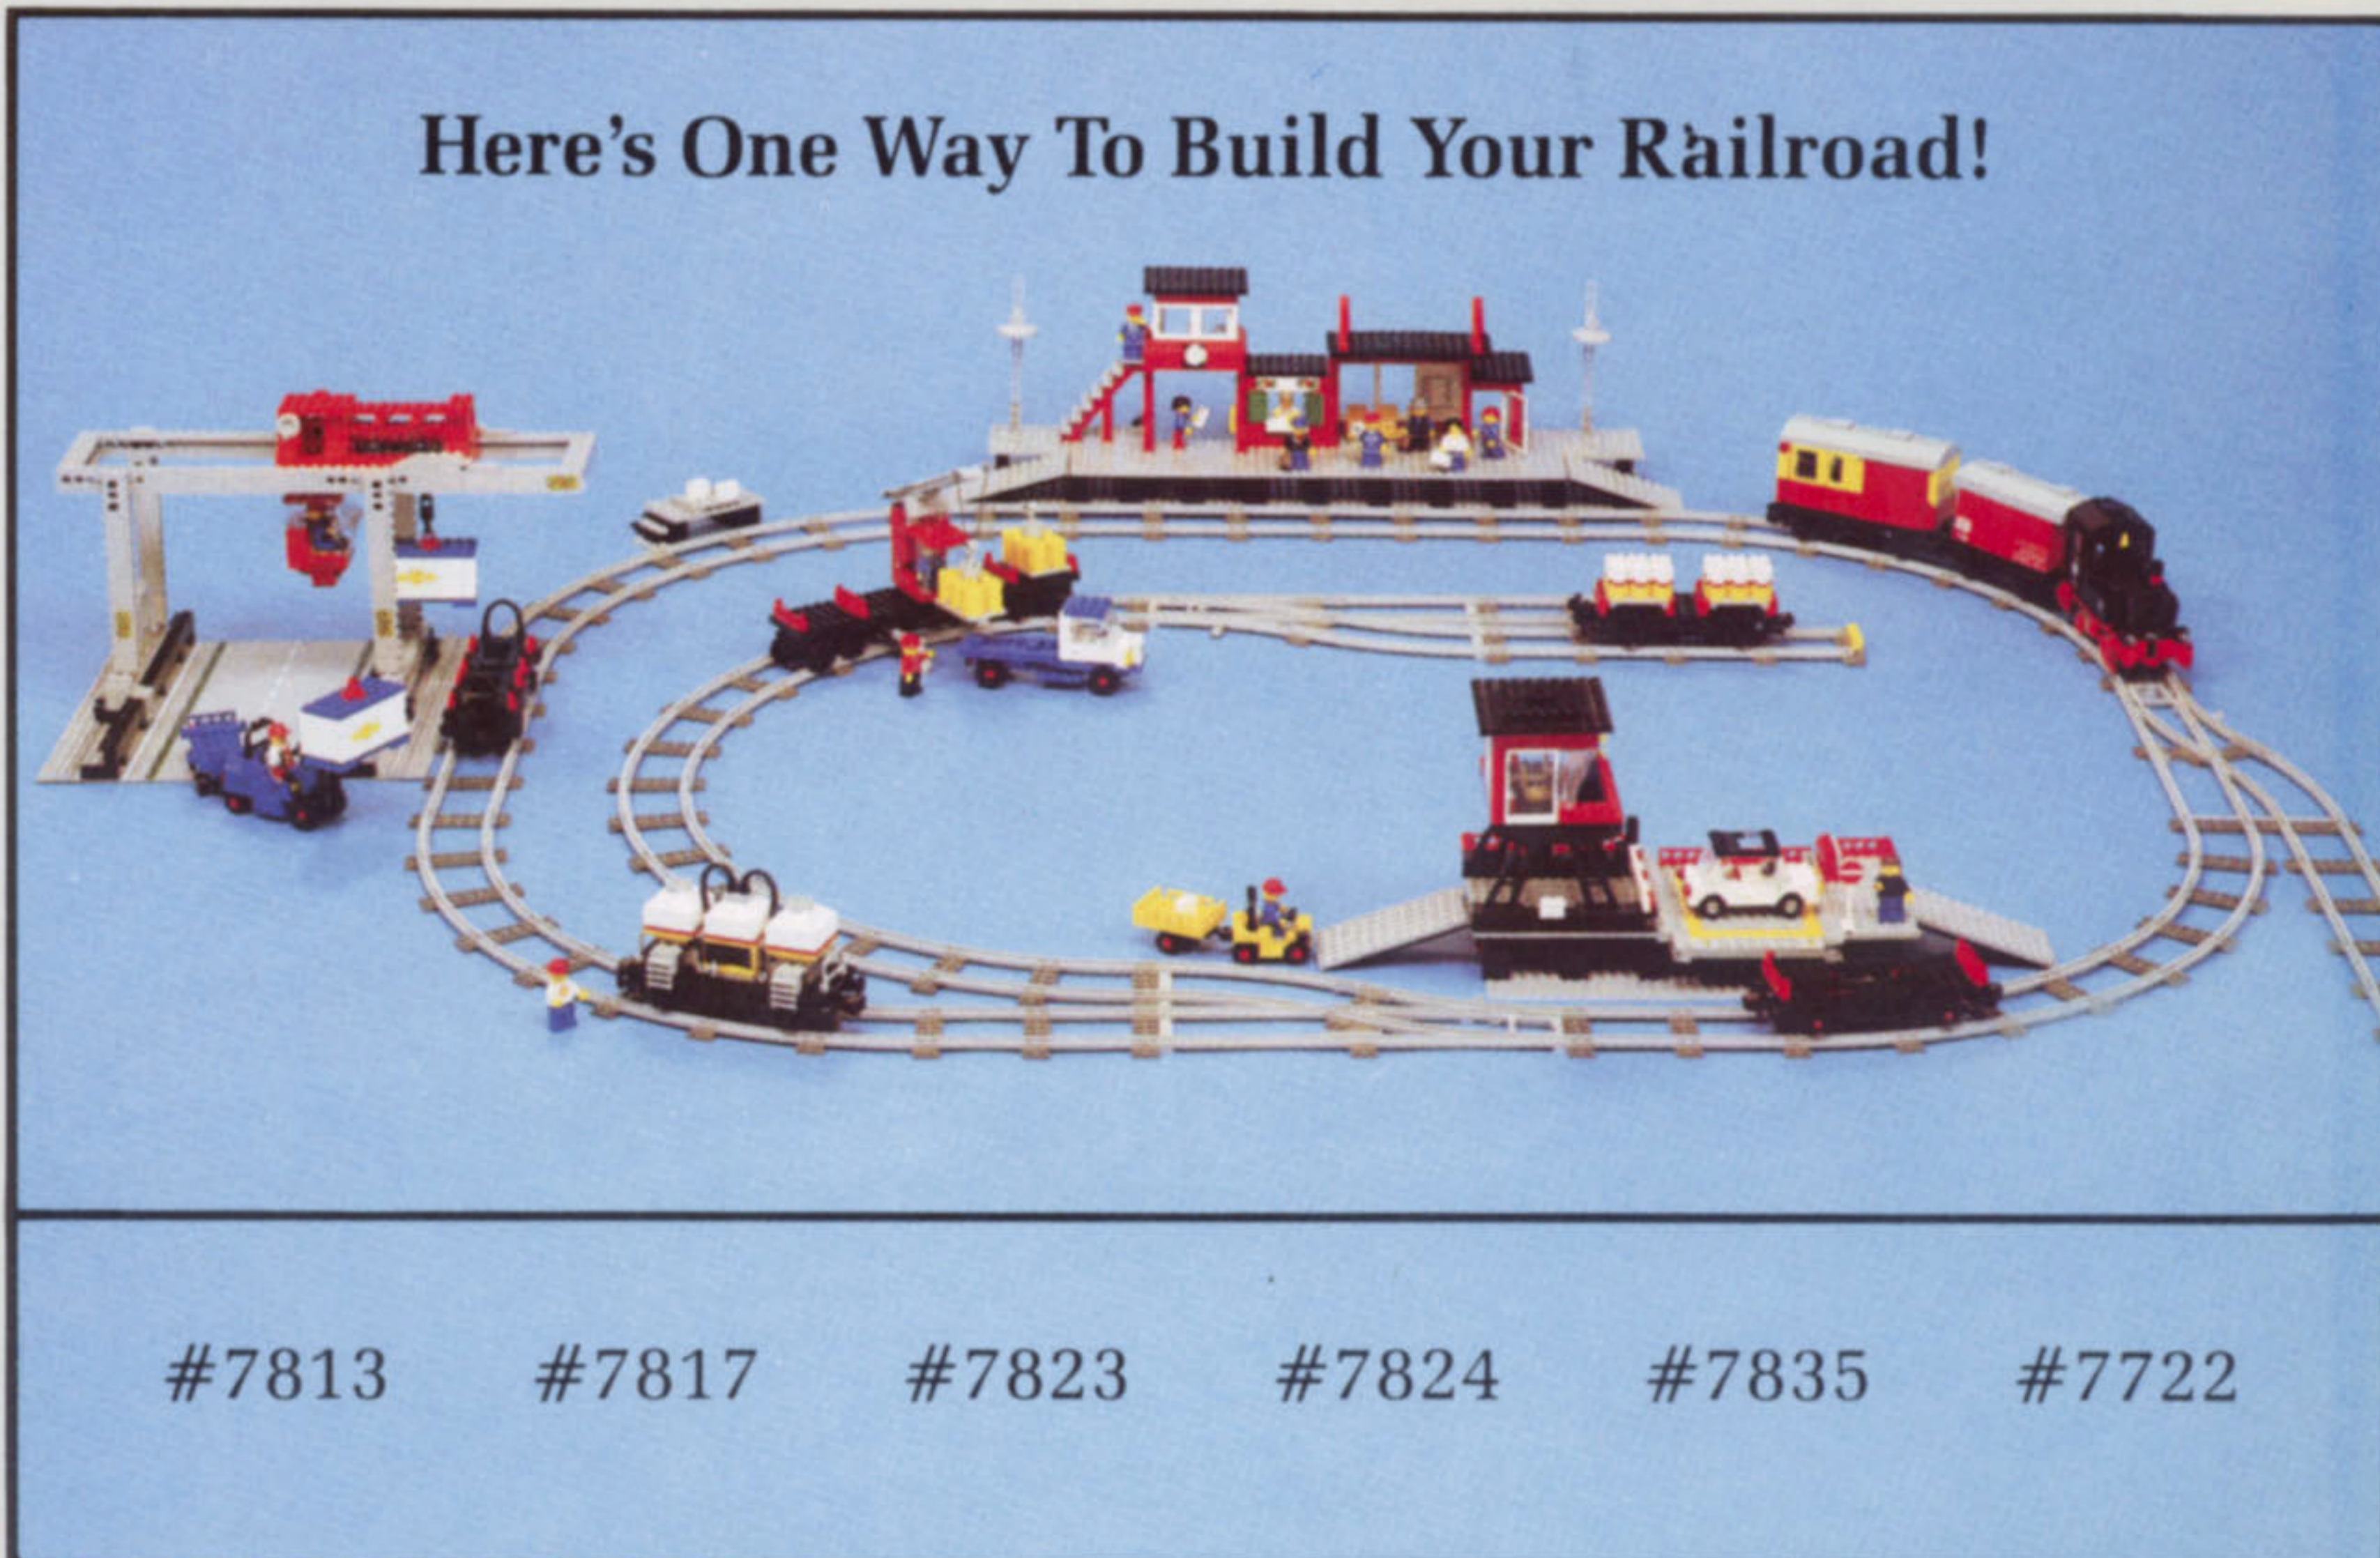

Here's One Way To Build Your Railroad!

#7813

#7817

#7823

#7824

#7835

#7722

F