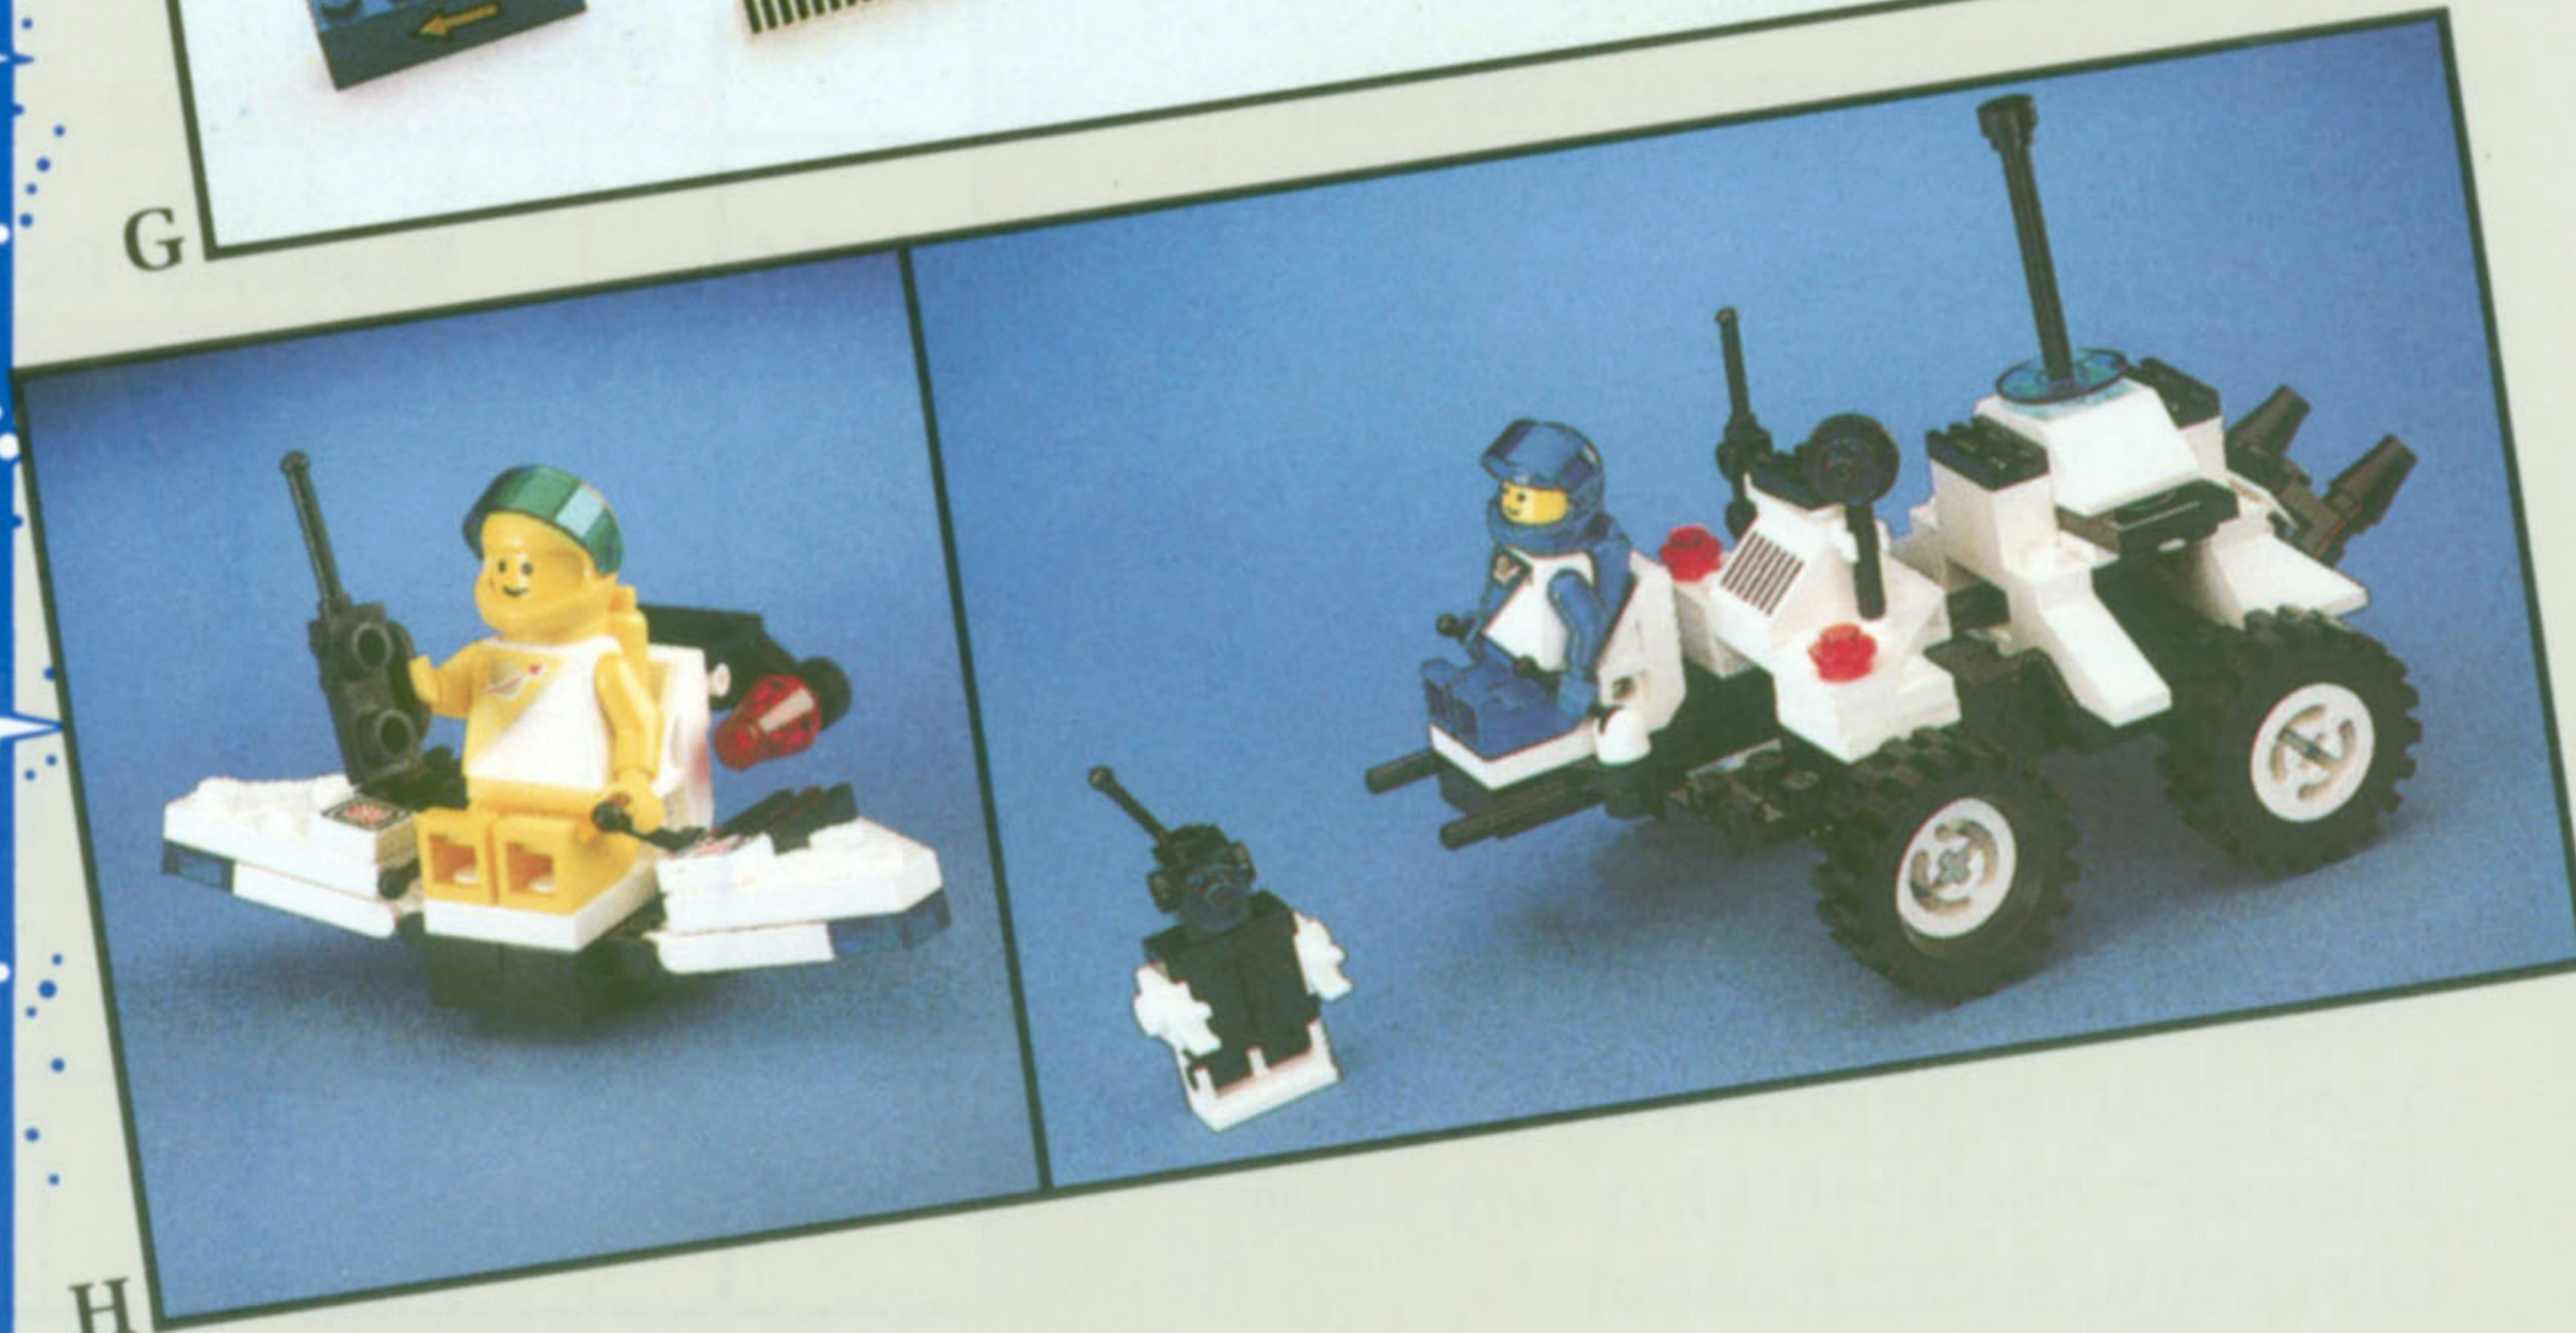

LEGO **PIRATES**

Ages 6 & Up

Sail into High Seas Adventure!

E. NEW #6235 Buried Treasure. No Pirate adventure is complete without buried treasure. Set includes treasure chest, "golden" coins, a pirate mate with his monkey friend. Ahoy mates. 20 pieces. **$3.00**

LEGO **SPACE**

Ages 6 & Up

SPACE POLICE™ Takes Control

F. #6831 Message Decoder. A message has been found but can't be read. Quick! Call in the specialized Message Decoder. The SPACE POLICE™ vehicle is manned by a specially trained mini-figure to handle these emergencies. 32 pieces. **$4.00**

G. #5171 Decorated Elements. Customize a race car or anything else with these specialized, embossed bricks. Unique assortment includes many different types of control panels. 28 pieces. **$3.25**

H. NEW #1616 Space Combi-Pack. Intraplanetary adventure awaits you! With your explorational Lunar MPV vehicle and Astro Dart spacecraft. Be prepared to discover new frontiers in space. Complete with two astronauts and robot. Ages 7 & Up. 120 pieces. **$10.00**

H