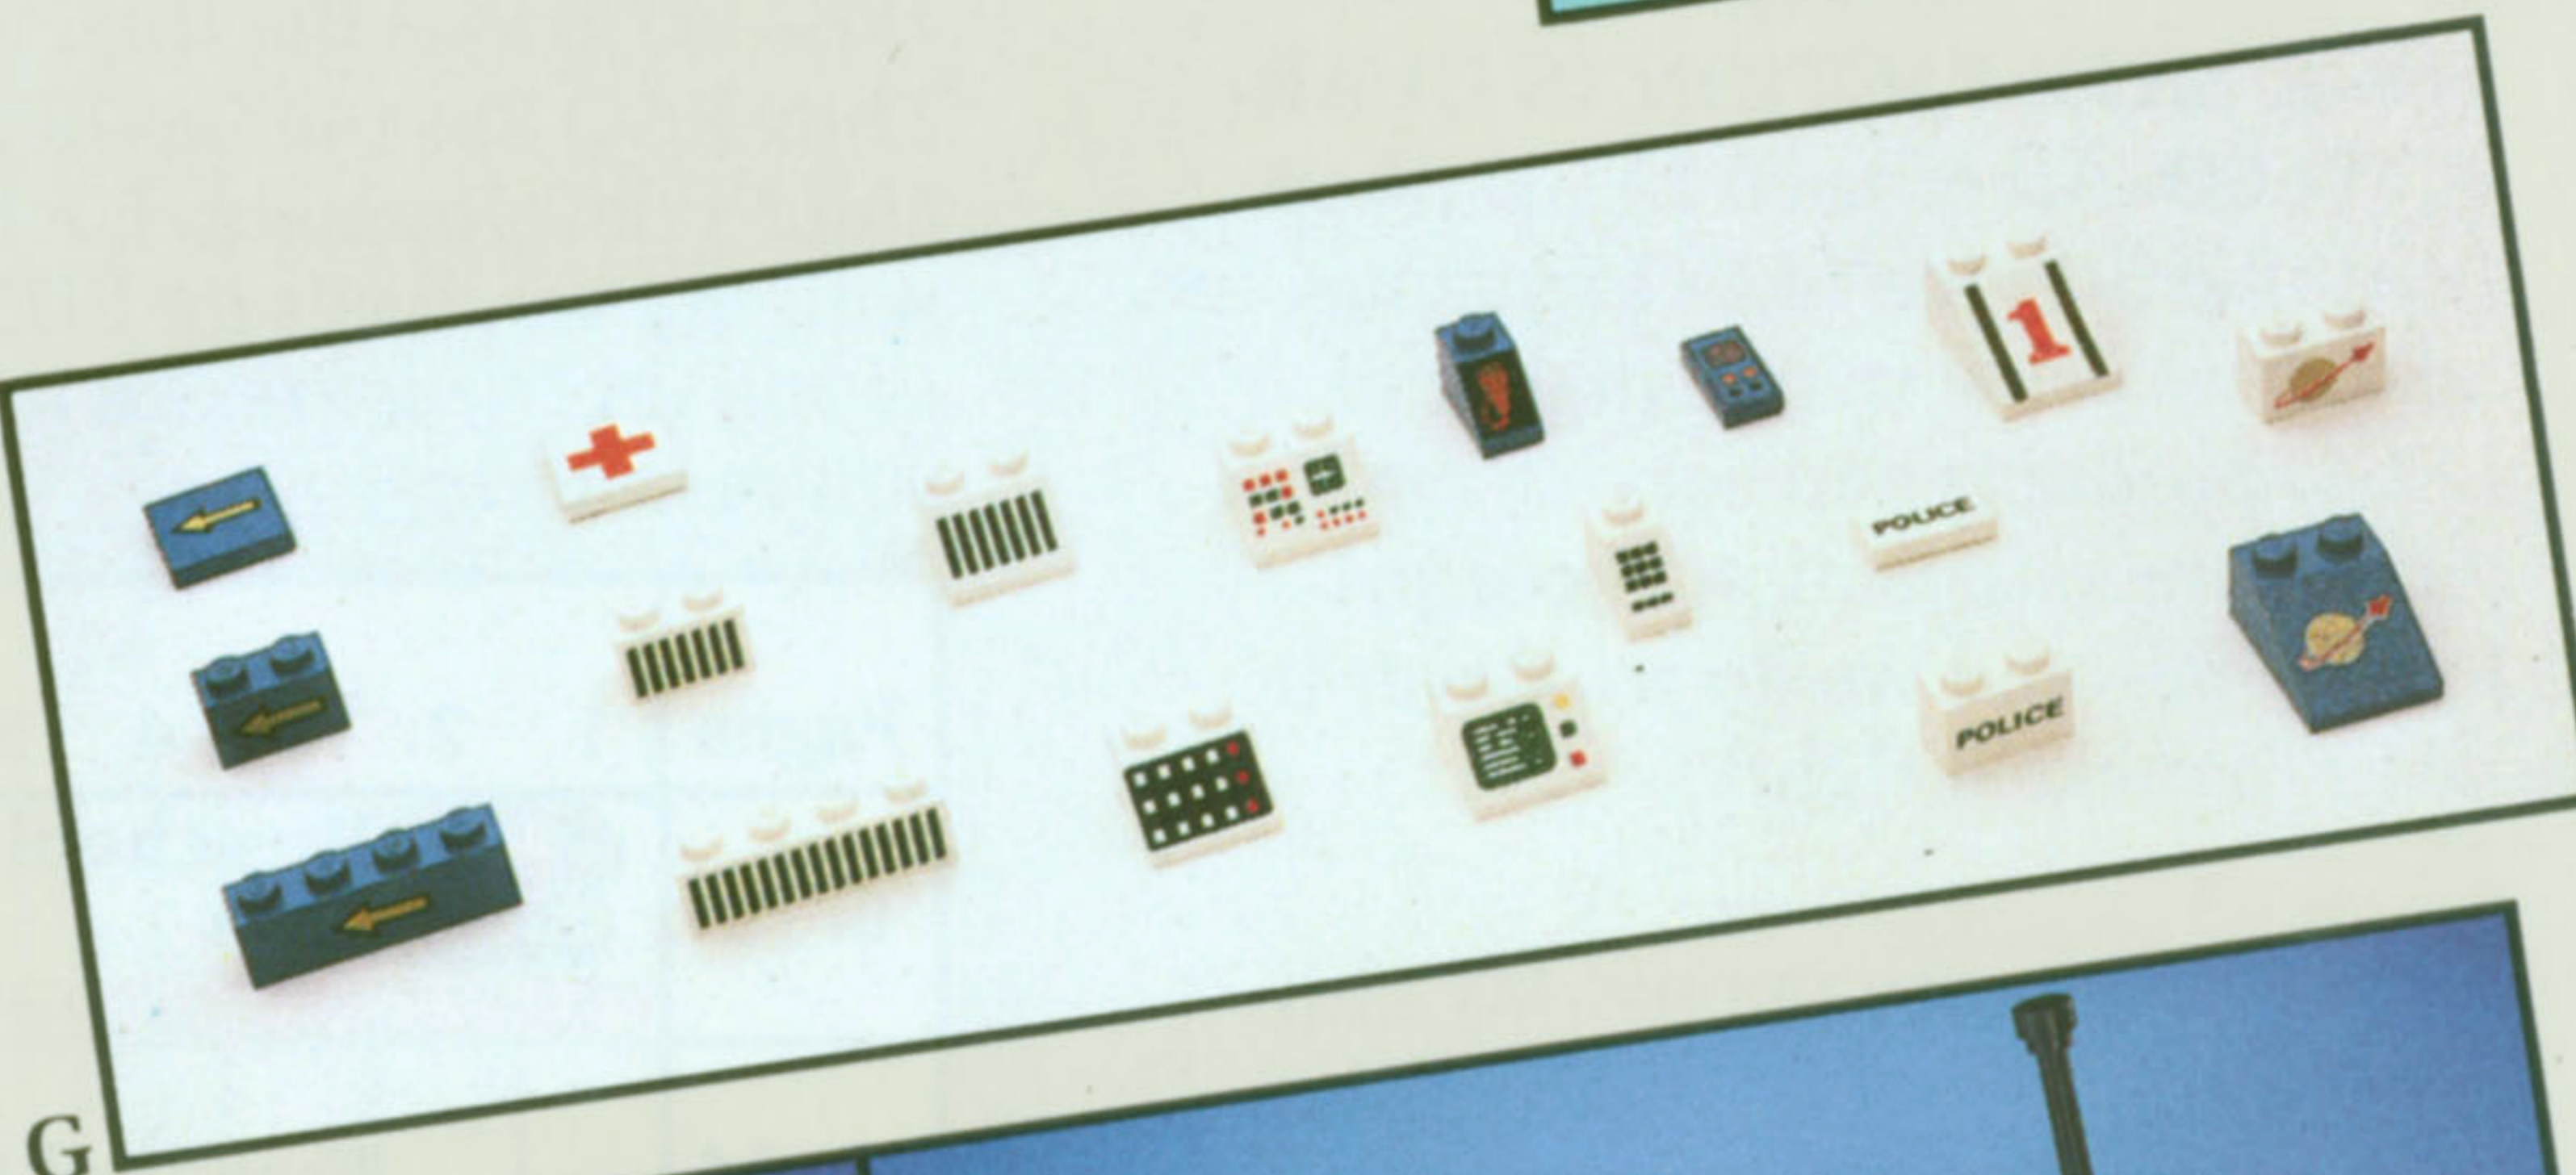

LEGO **PIRATES**

Ages 6 & Up

Sail into High Seas Adventure!

E. NEW #6235 Buried Treasure. No Pirate adventure is complete without buried treasure. Set includes treasure chest, "golden" coins, a pirate mate with his monkey friend. Ahoy mates. 20 pieces. **$3.00**

LEGO **SPACE**

Ages 6 & Up

SPACE POLICE™ Takes Control

F. #6831 Message Decoder. A message has been found but can't be read. Quick! Call in the specialized Message Decoder. The SPACE POLICE™ vehicle is manned by a specially trained mini-figure to handle these emergencies. 32 pieces. **$4.00**

G. #5171 Decorated Elements. Customize a race car or anything else with these specialized, embossed bricks. Unique assortment includes many different types of control panels. 28 pieces. **$3.25**

H. NEW #1616 Space Combi-Pack. Intraplanetary adventure awaits you! With your explorational Lunar MPV vehicle and Astro Dart spacecraft. Be prepared to discover new frontiers in space. Complete with two astronauts and robot. Ages 7 & Up. 120 pieces. **$10.00**

G