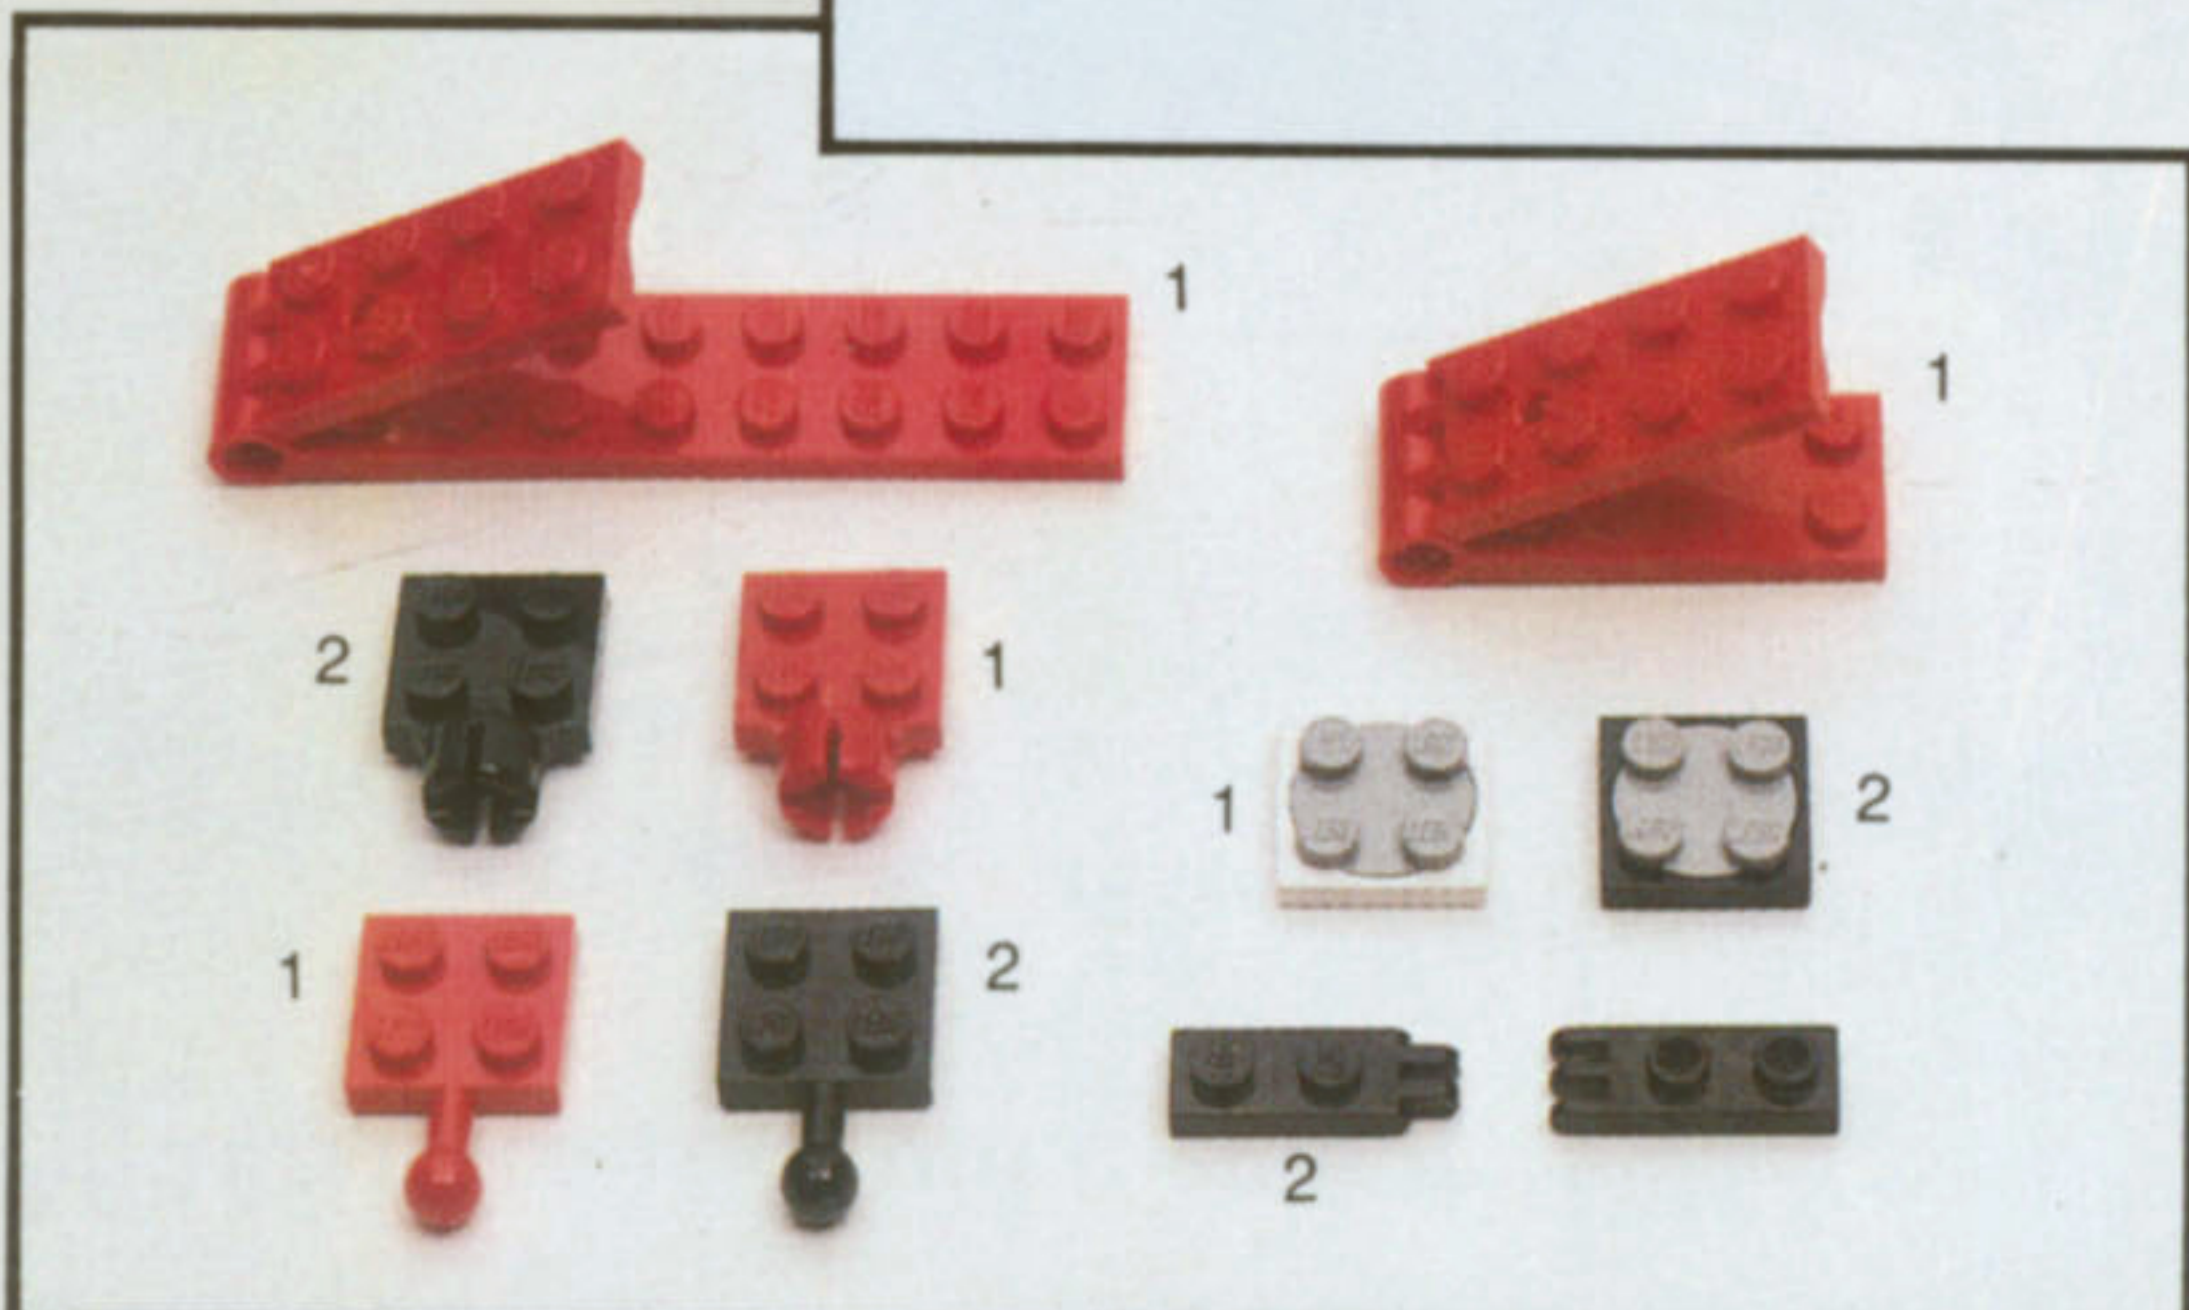

TOWN

Ages 6 & Up

A

Great Models — plus Accessories

A. #6309 Town Figures.

Populate LEGO Town with these six mini-figures. This assortment includes a policeman, fireman, doctor and even a motorcycle. 30 pieces. **$6.00**

Road Plates are the perfect way to grow, combine and connect your TOWN sets. All Road Plates have a bicycle/jogging path. Two plates per package. **$6.00 ea.**

B. #6310 T Road Plates.

C. #6311 Curved Road Plates.

D. #6312 Straight Road Plates.

E. #6313 Cross Road Plates.

F. #5183 Hinges & Tilt Bearings.

Now add moving parts to your models. Make doors open, windshields tilt up, trucks empty or anything else you can think of. 30 pieces. **$2.50**

G. #6317 Trees and Flowers.

Landscape your LEGOLAND Town just like your home with this new assortment of trees and flowers. 24 pieces. **$4.00**

H. #5182 Hinges and Couplings.

You'll make those necessary LEGO connections with these special elements. Extra hinges enable you to add moving walls and doors. Couplings will link your separate creations. Also, for use in LEGO Castle or Space, as well as other sets. 15 pieces. **$2.50**

F

G

H