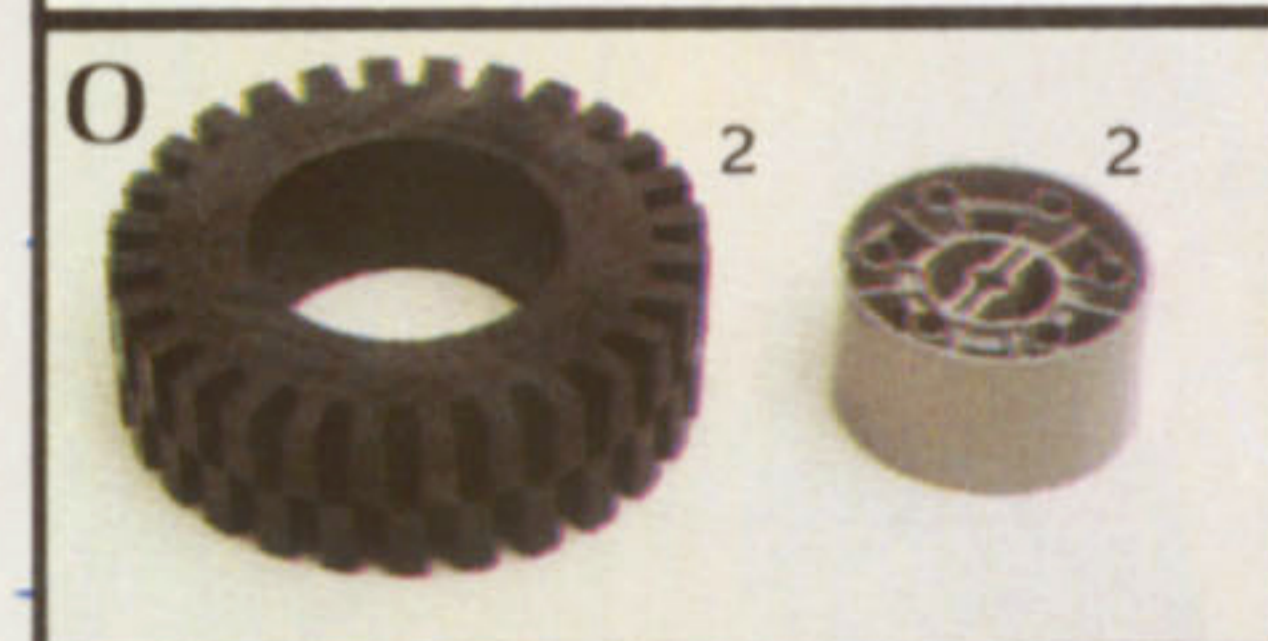

... and Realistic Technical Accessories

Ages 7 & Up

Major Magnificent Models Plus

A. #5580 Highway Rig. A truck ready for the long haul with easy steering. Features moveable wind deflector, lift-hood for motor repair, working doors and roof access to sleep compartment. Over 12" long. Convert your big rig truck into a 4-wheel drive vehicle with work trailer. Ages 10 & Up. 637 pieces. **\$54.50**