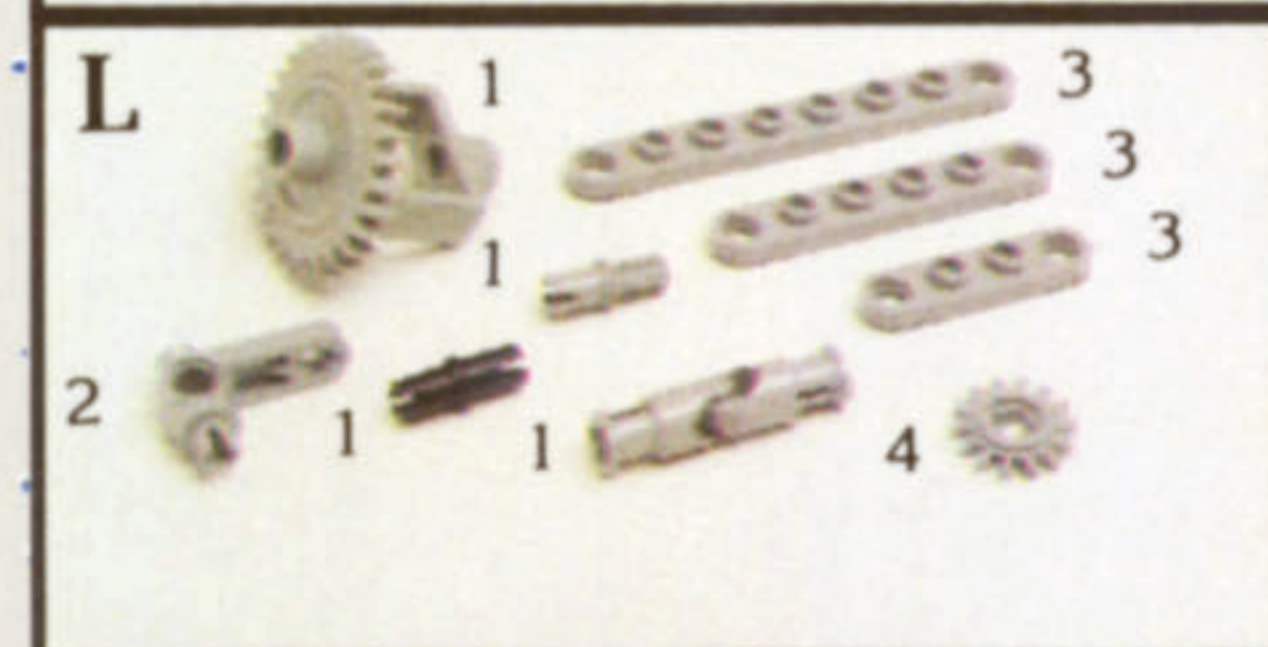

... and Realistic Technical Accessories

Ages 7 & Up

Major Magnificent Models Plus

A. #5580 Highway Rig. A truck ready for the long haul with easy steering. Features moveable wind deflector, lift-hood for motor repair, working doors and roof access to sleep compartment. Over 12" long. Convert your big rig truck into a 4-wheel drive vehicle with work trailer. Ages 10 & Up. 637 pieces. **\$54.50**