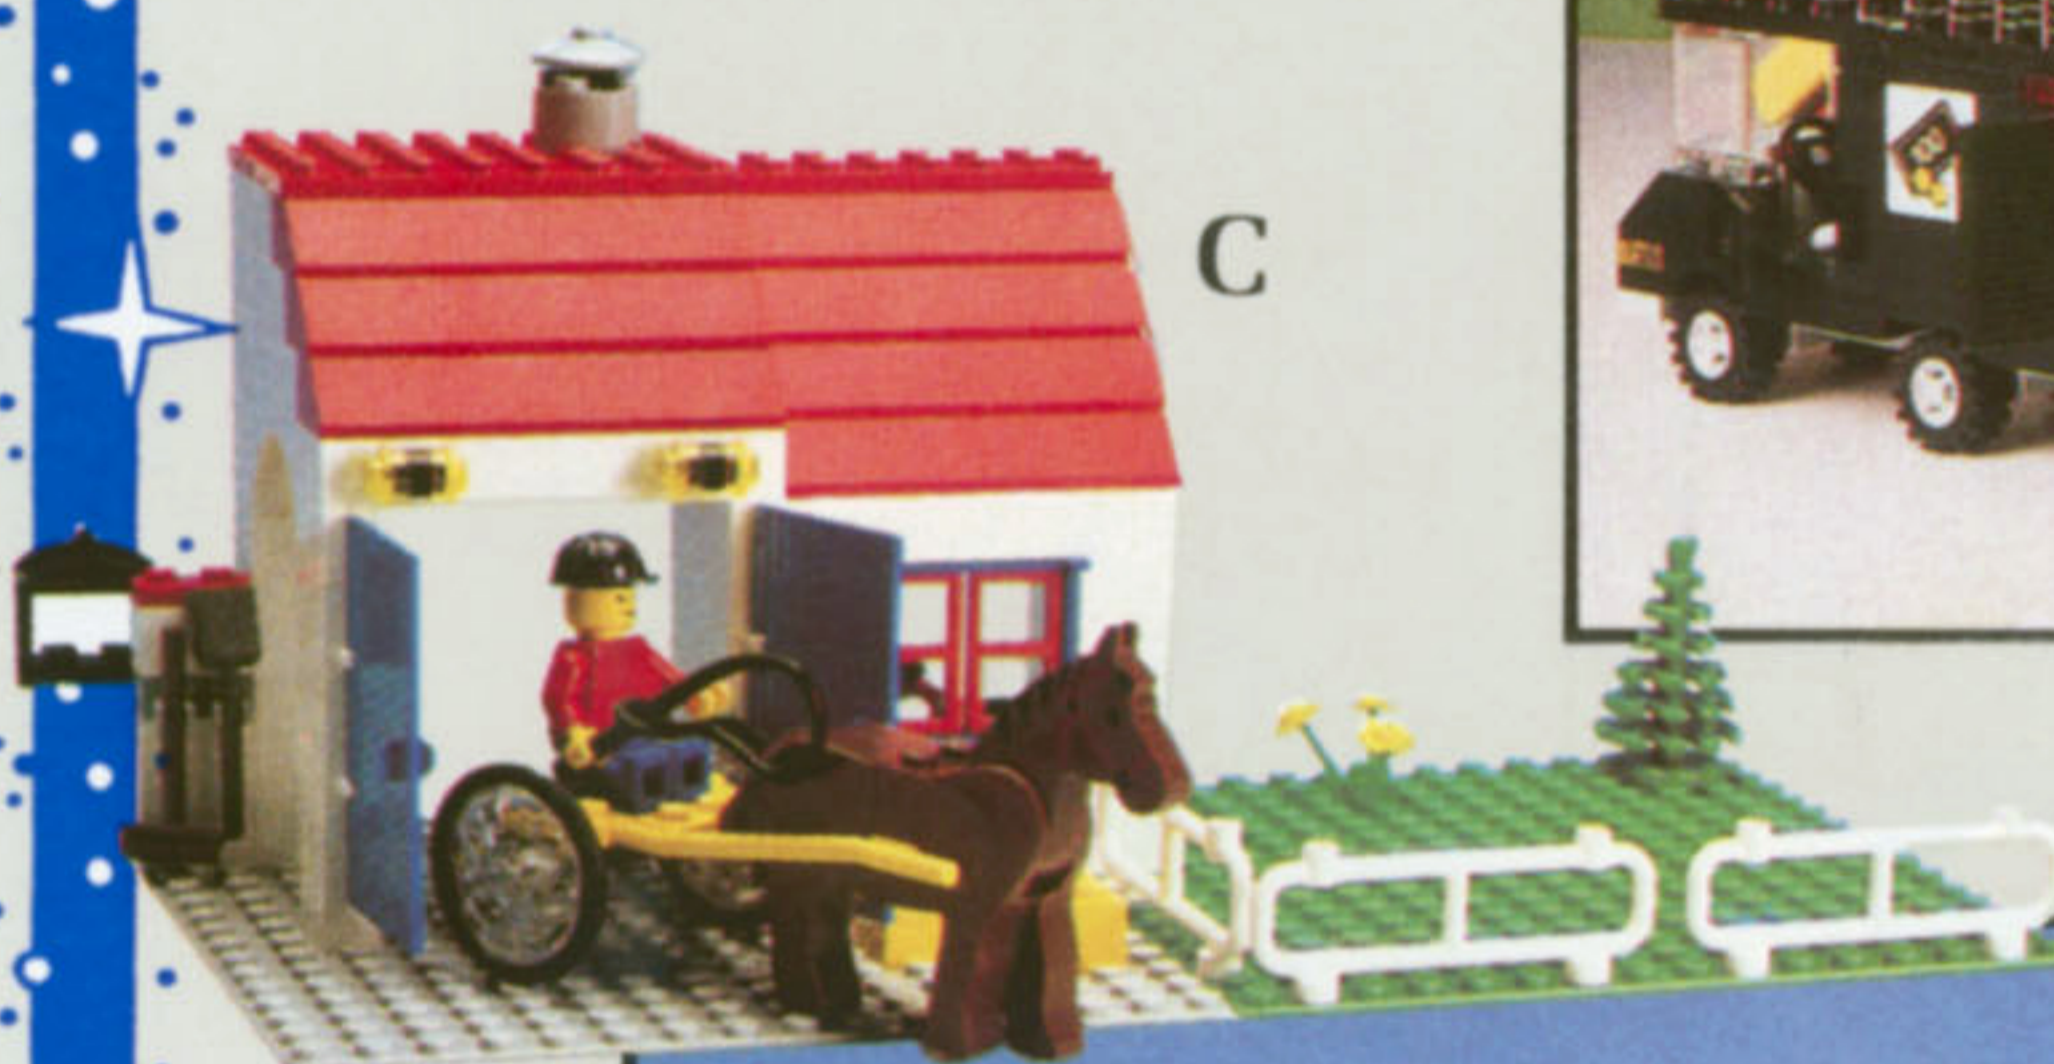

TOWN

Ages 6 & Up

Building Action In Your Town

A. #6349 Vacation House.

Build your vacation dream house. This modern designed hideaway features a furnished living room, skylights, outside patio, and of course, the car. 199 pieces. **$22.50**

B. NEW #1490 LEGO TOWN Bank.

A must for every LEGO Town collector. Expand the scope of your LEGO Town with your very own specially designed LEGO Bank. Comes complete with mini-figures. Ages 7 & up. 186 pieces. **$19.25**

C. NEW #6355 Derby Trotter.

It's off to the races with your Derby Trotter. Train your horses for the big Derby in this fully equipped stable. Jockey included. A perfect companion for the #6379 Riding Stable (sold separately). Ages 7 & up. 137 pieces. **$13.25**

D. #6379 Riding Stable. Tally Ho! Everything for horse and rider! Train your LEGO riders in the fine art of horsemanship at this well equipped riding school. Two horses, stable with stalls, drinking trough and hurdles included. 269 pieces. **$26.00**

C