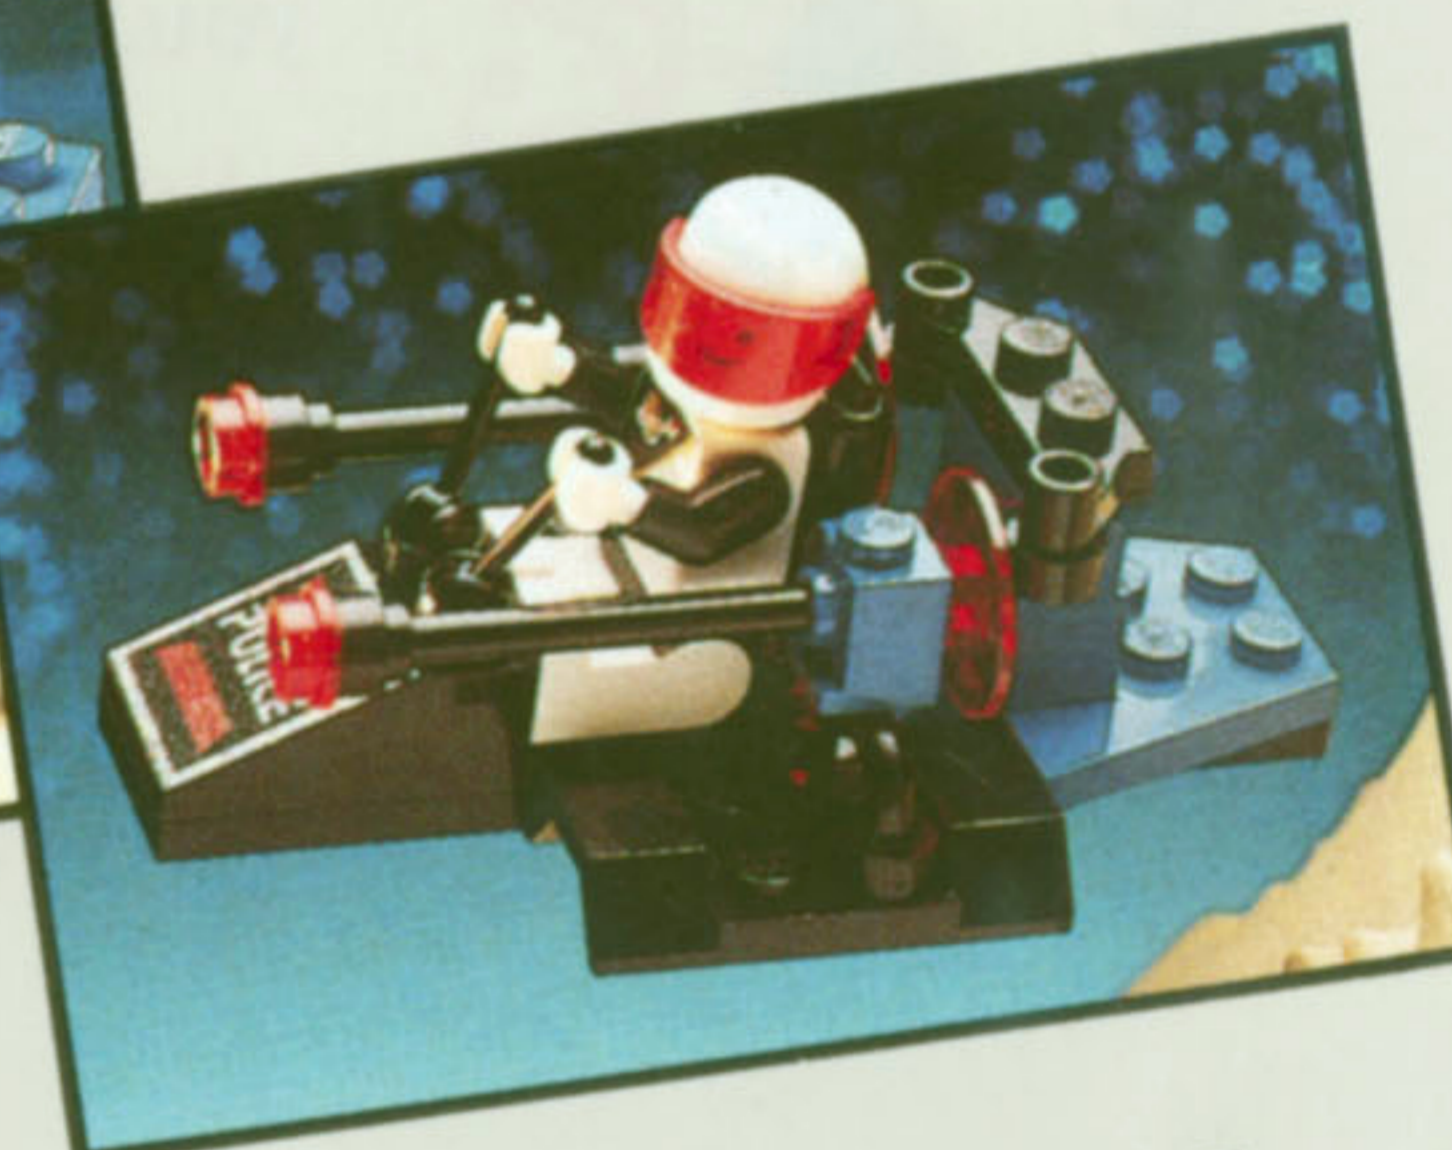

LEGO **PIRATES**

Ages 6 & Up

Sail into High Seas Adventure!

E. NEW #6235 Buried Treasure. No Pirate adventure is complete without buried treasure. Set includes treasure chest, "golden" coins, a pirate mate with his monkey friend. Ahoy mates. 20 pieces. **$3.00**

LEGO **SPACE**

Ages 6 & Up

SPACE POLICE™ Takes Control

F. #6831 Message Decoder. A message has been found but can't be read. Quick! Call in the specialized Message Decoder. The SPACE POLICE™ vehicle is manned by a specially trained mini-figure to handle these emergencies. 32 pieces. **$4.00**

G. #5171 Decorated Elements. Customize a race car or anything else with these specialized, embossed bricks. Unique assortment includes many different types of control panels. 28 pieces. **$3.25**

H. NEW #1616 Space Combi-Pack. Intraplanetary adventure awaits you! With your explorational Lunar MPV vehicle and Astro Dart spacecraft. Be prepared to discover new frontiers in space. Complete with two astronauts and robot. Ages 7 & Up. 120 pieces. **$10.00**

*F