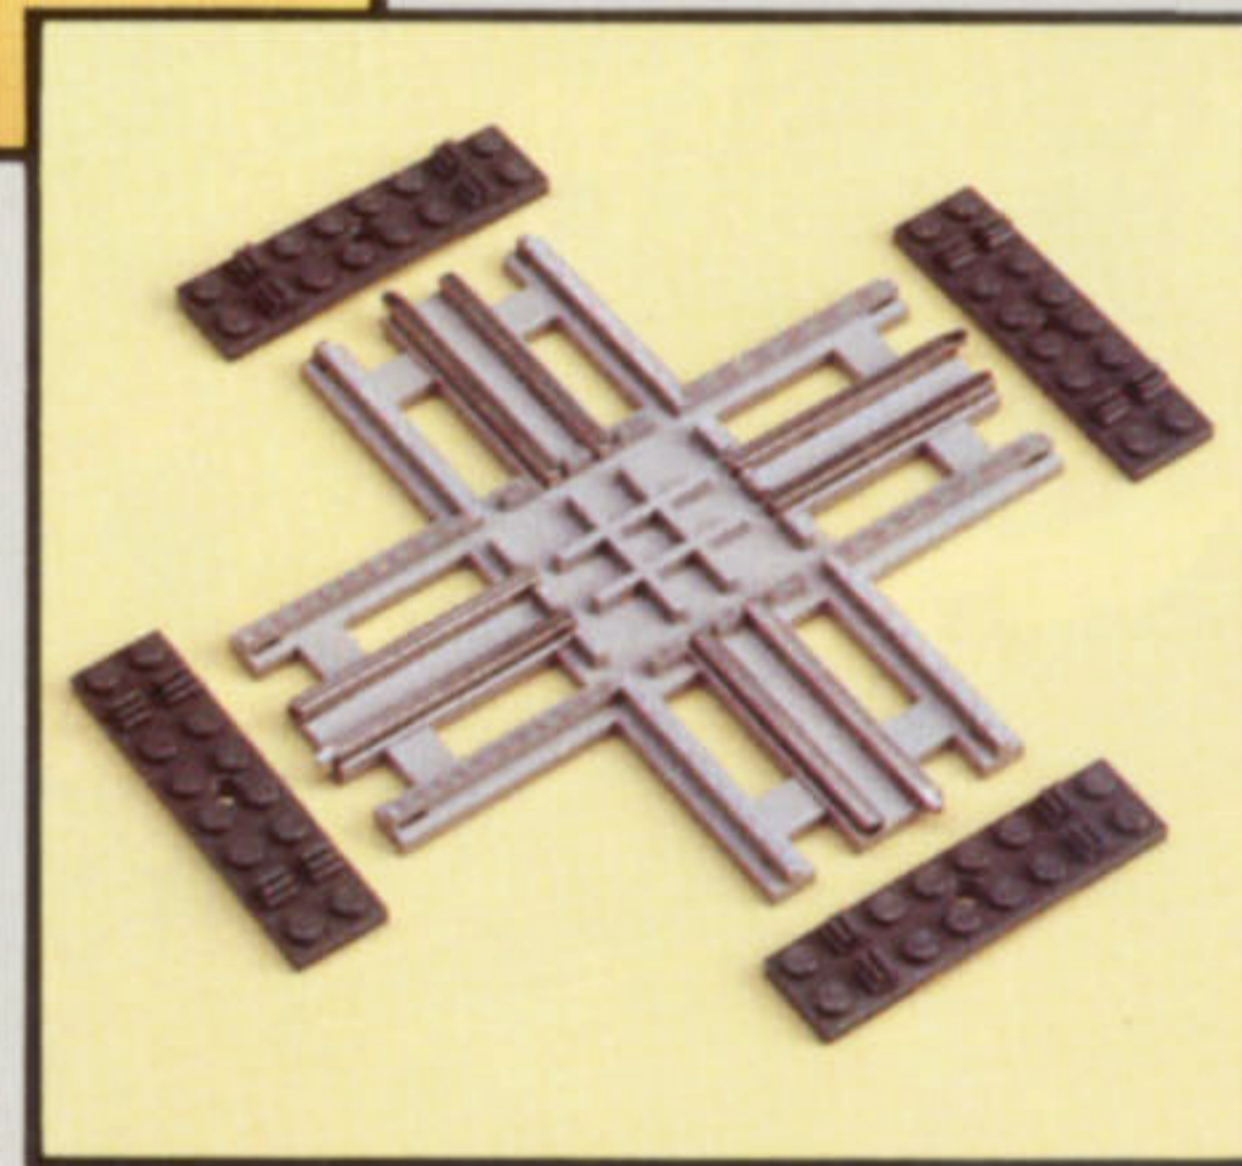

TRAINS

Ages 6 & Up

Expand your Railroad with these Accessories

A. #7817 Crane Wagon Car. Got repair work to do! Here's the way to do it. This new crane railroad car can lift heavy cargo on and off the train. Stabilizer base keeps the rail car steady while you work. Please note: your battery train is designed to only pull 3 cars. If you wish to run this crane wagon you must remove another rail car. 146 pieces. **$24.25**

B. #7850 Straight Rails. Over 40 inches of track. Makes 8 straight track sections, each 5 inches long. **$9.25**

C. #7851 Curved Rails. Enough track sections for a 27" half circle. 8 curved track sections, each 5 inches long. **$9.25**

D. #7852 Switching Tracks. Two switching tracks allow you to add new routes to your LEGO Train System. Each switching track is 10" long. Arrives pre-assembled for quick changes to your railway. **$11.00**

E. #7857 Crossing Track. Now make that figure 8 with this new crossing track. 5 pieces. **$8.75**

F. #7859 Deluxe Train Track Kit. Convert your basic oval track into a 5 feet x 3½ feet double loop oval track. This deluxe kit includes the following items: 2 x #7850, 2 x #7851 and 2 x #7852. Regularly priced at $59.00. Now only **$49.50**

E

Here's One Way To Build Your Railroad!

#7813

#7817

#7823

#7824

#7835

#7722