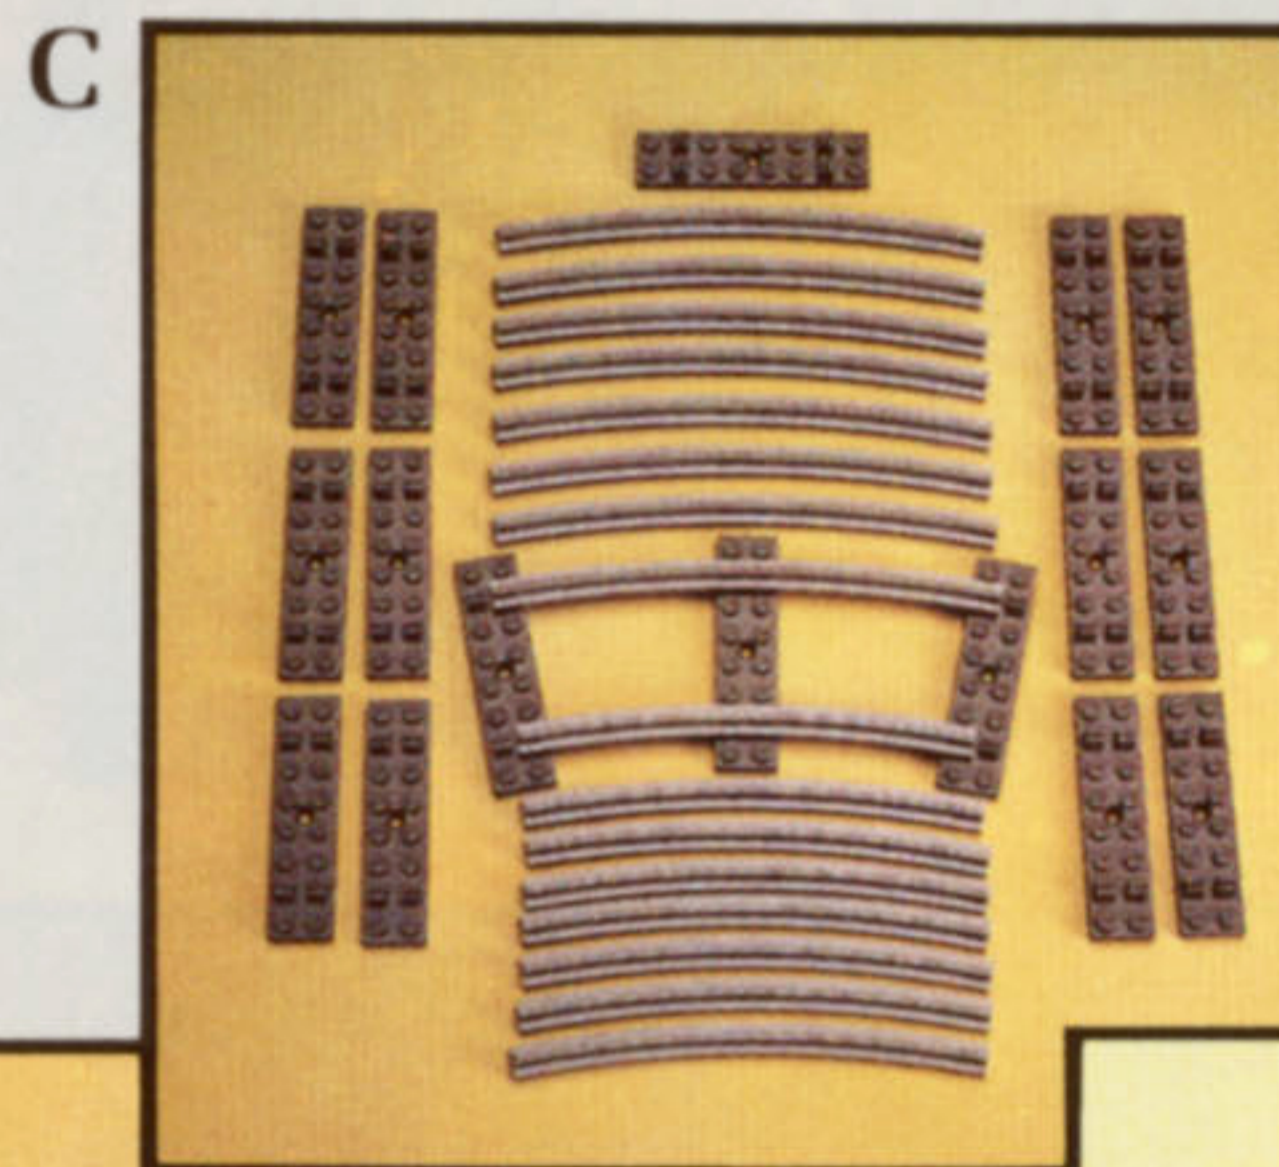

TRAINS

Ages 6 & Up

Expand your Railroad with these Accessories

A. #7817 Crane Wagon Car. Got repair work to do! Here's the way to do it. This new crane railroad car can lift heavy cargo on and off the train. Stabilizer base keeps the rail car steady while you work. Please note: your battery train is designed to only pull 3 cars. If you wish to run this crane wagon you must remove another rail car. 146 pieces. **$24.25**

B. #7850 Straight Rails. Over 40 inches of track. Makes 8 straight track sections, each 5 inches long. **$9.25**

C. #7851 Curved Rails. Enough track sections for a 27" half circle. 8 curved track sections, each 5 inches long. **$9.25**

D. #7852 Switching Tracks. Two switching tracks allow you to add new routes to your LEGO Train System. Each switching track is 10" long. Arrives pre-assembled for quick changes to your railway. **$11.00**

E. #7857 Crossing Track. Now make that figure 8 with this new crossing track. 5 pieces. **$8.75**

F. #7859 Deluxe Train Track Kit. Convert your basic oval track into a 5 feet x 3½ feet double loop oval track. This deluxe kit includes the following items: 2 x #7850, 2 x #7851 and 2 x #7852. Regularly priced at $59.00. Now only **$49.50**

B

C

Here's One Way To Build Your Railroad!

#7813

#7817

#7823

#7824

#7835

#7722