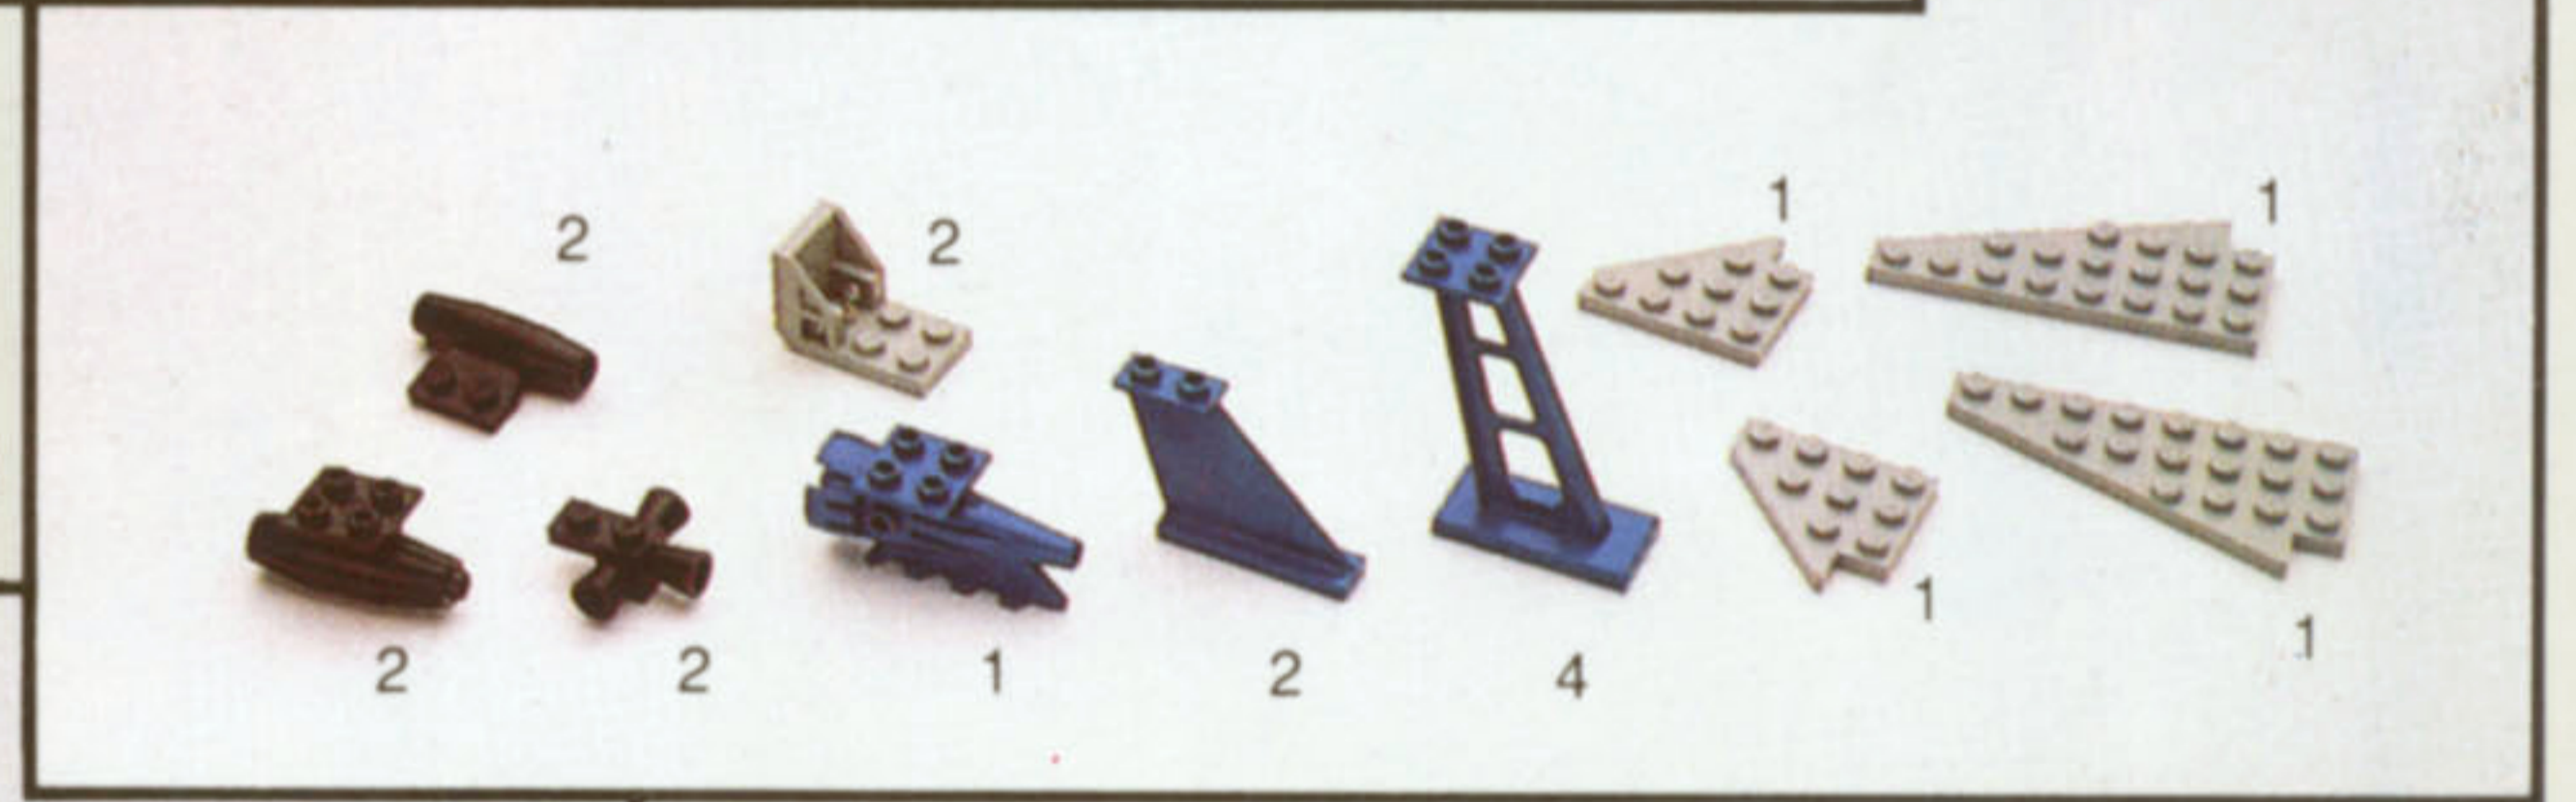

Ages 6 & Up

Great Accessories For Your Space Collection

A. #6703 Space Mini-Figures. A crew of 6 Space Explorers sets out to discover new planets. Each figure has a protective helmet, sun visor, space tool, and specially designed uniform. **$6.00**

B. #5172 Rocket Stages. Round bricks, rocket noses and tails give your space capsule the boost it needs. 30 pieces. **$3.25**

C. #5175 Space Elements. A 26-piece assortment of space elements from A to Z. A must for any LEGO astronaut. **$3.25**

D. #5173 Space Jets and Wings. You'll find the most popular space elements in this special assortment, which includes sloping frames, space wings and space jet motors. 19 pieces. **$3.25**

E. #5176 Transparent Bricks. Transparent bricks give added realism to your LEGO space vehicles. This 19-piece assortment contains a windshield, a hinged roof access panel and all the extra brick elements shown. **$3.25**

F. #305 Crater Plates. Simulate a lunar landscape in a far-off galaxy. The crater plates will create just the right surface. Two 10" x 10" plates. **$6.50**

G. #454 Landing Plates. Two 10" x 10" plates — a landing strip and a space t-plate come with this package. **$6.00**