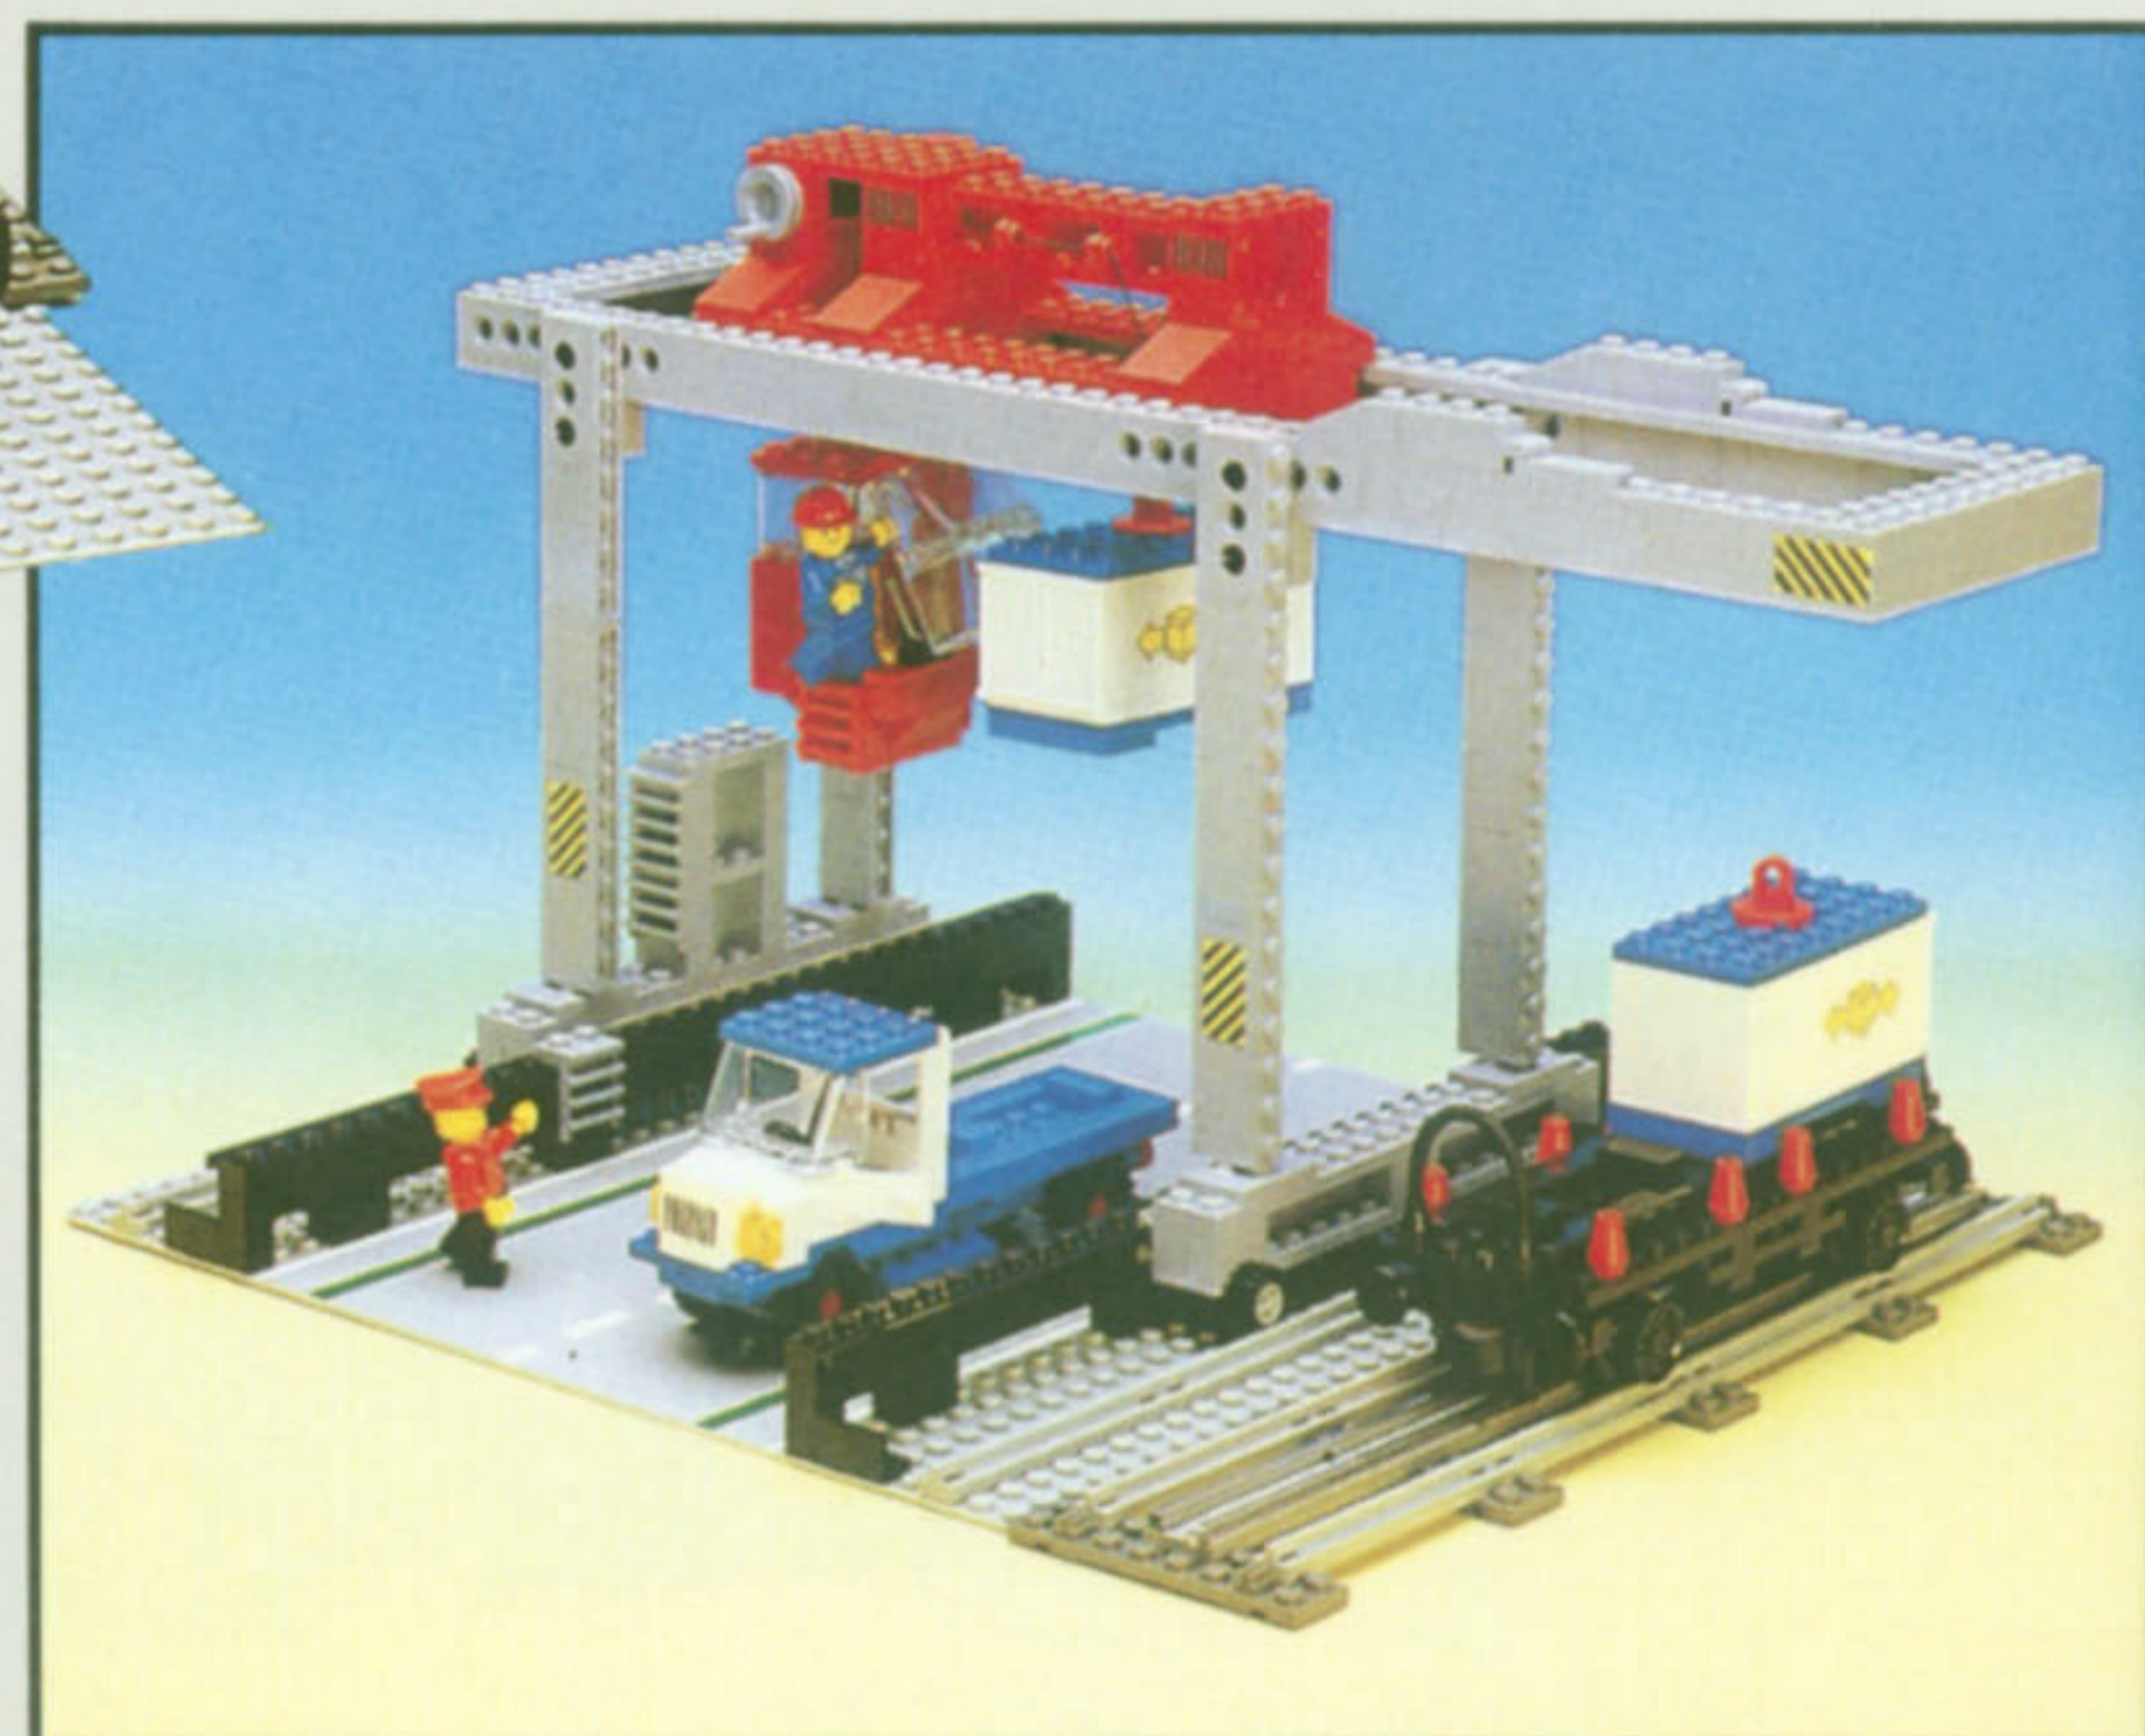

TRAINS

Ages 6 & Up

“All Aboard” for Train Loads of LEGO Fun

Engineer your own fun and adventure with LEGO Trains. Our train system is more than just a train and some tracks. It has the scope and detail of an entire railroad.

A. #7722 4.5 V Battery Train.

A sleek, swift LEGO engine powers your LEGO Railroad. This complete set includes 3 rail cars, a forklift truck, and loading platform. Plus enough track to make a large 37" x 27" oval layout. The building instructions show you how to build two different train models. Requires 3 “C” size batteries (not included). 476 pieces. **$80.00**

B. #7835 Manual Level Crossing.

Train’s coming! You’ll have to stop your LEGO car at the crossing while the train passes. Includes a baseplate, two movable crossing gates and LEGO landscaping to make your train crossing identical with the ones in your town. 128 pieces. **$21.00**

C. #7823 Container Crane. You feel like a railworker. Move the crane in any direction and transfer cargo from a truck or boat onto your train. Many extras — a truck, two shipping containers, a railcar and two mini-figures — will keep you busy for hours. A perfect accessory to the LEGO Cargo Carrier (#4030) on page 29. 473 pieces. Ages 8 & up. **$45.00**

C