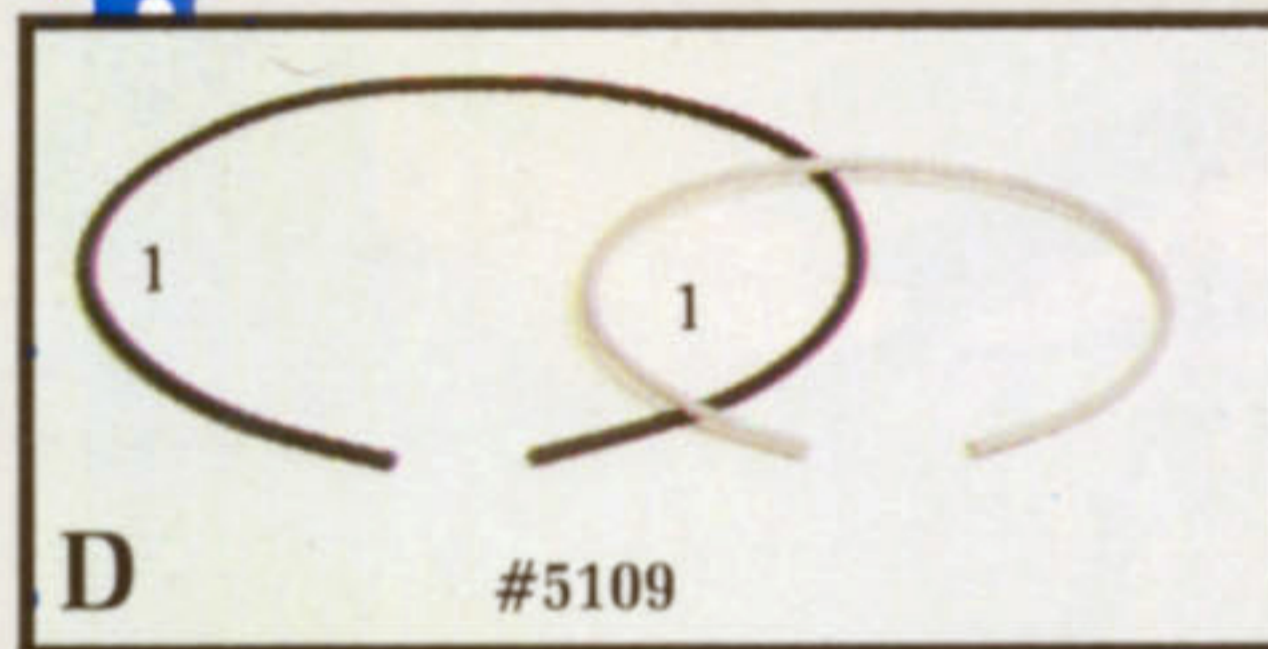

Pneumatic Power

Press the air pump, flick the switch—let air pressure do your work. Lifting, pulling, even picking things up!