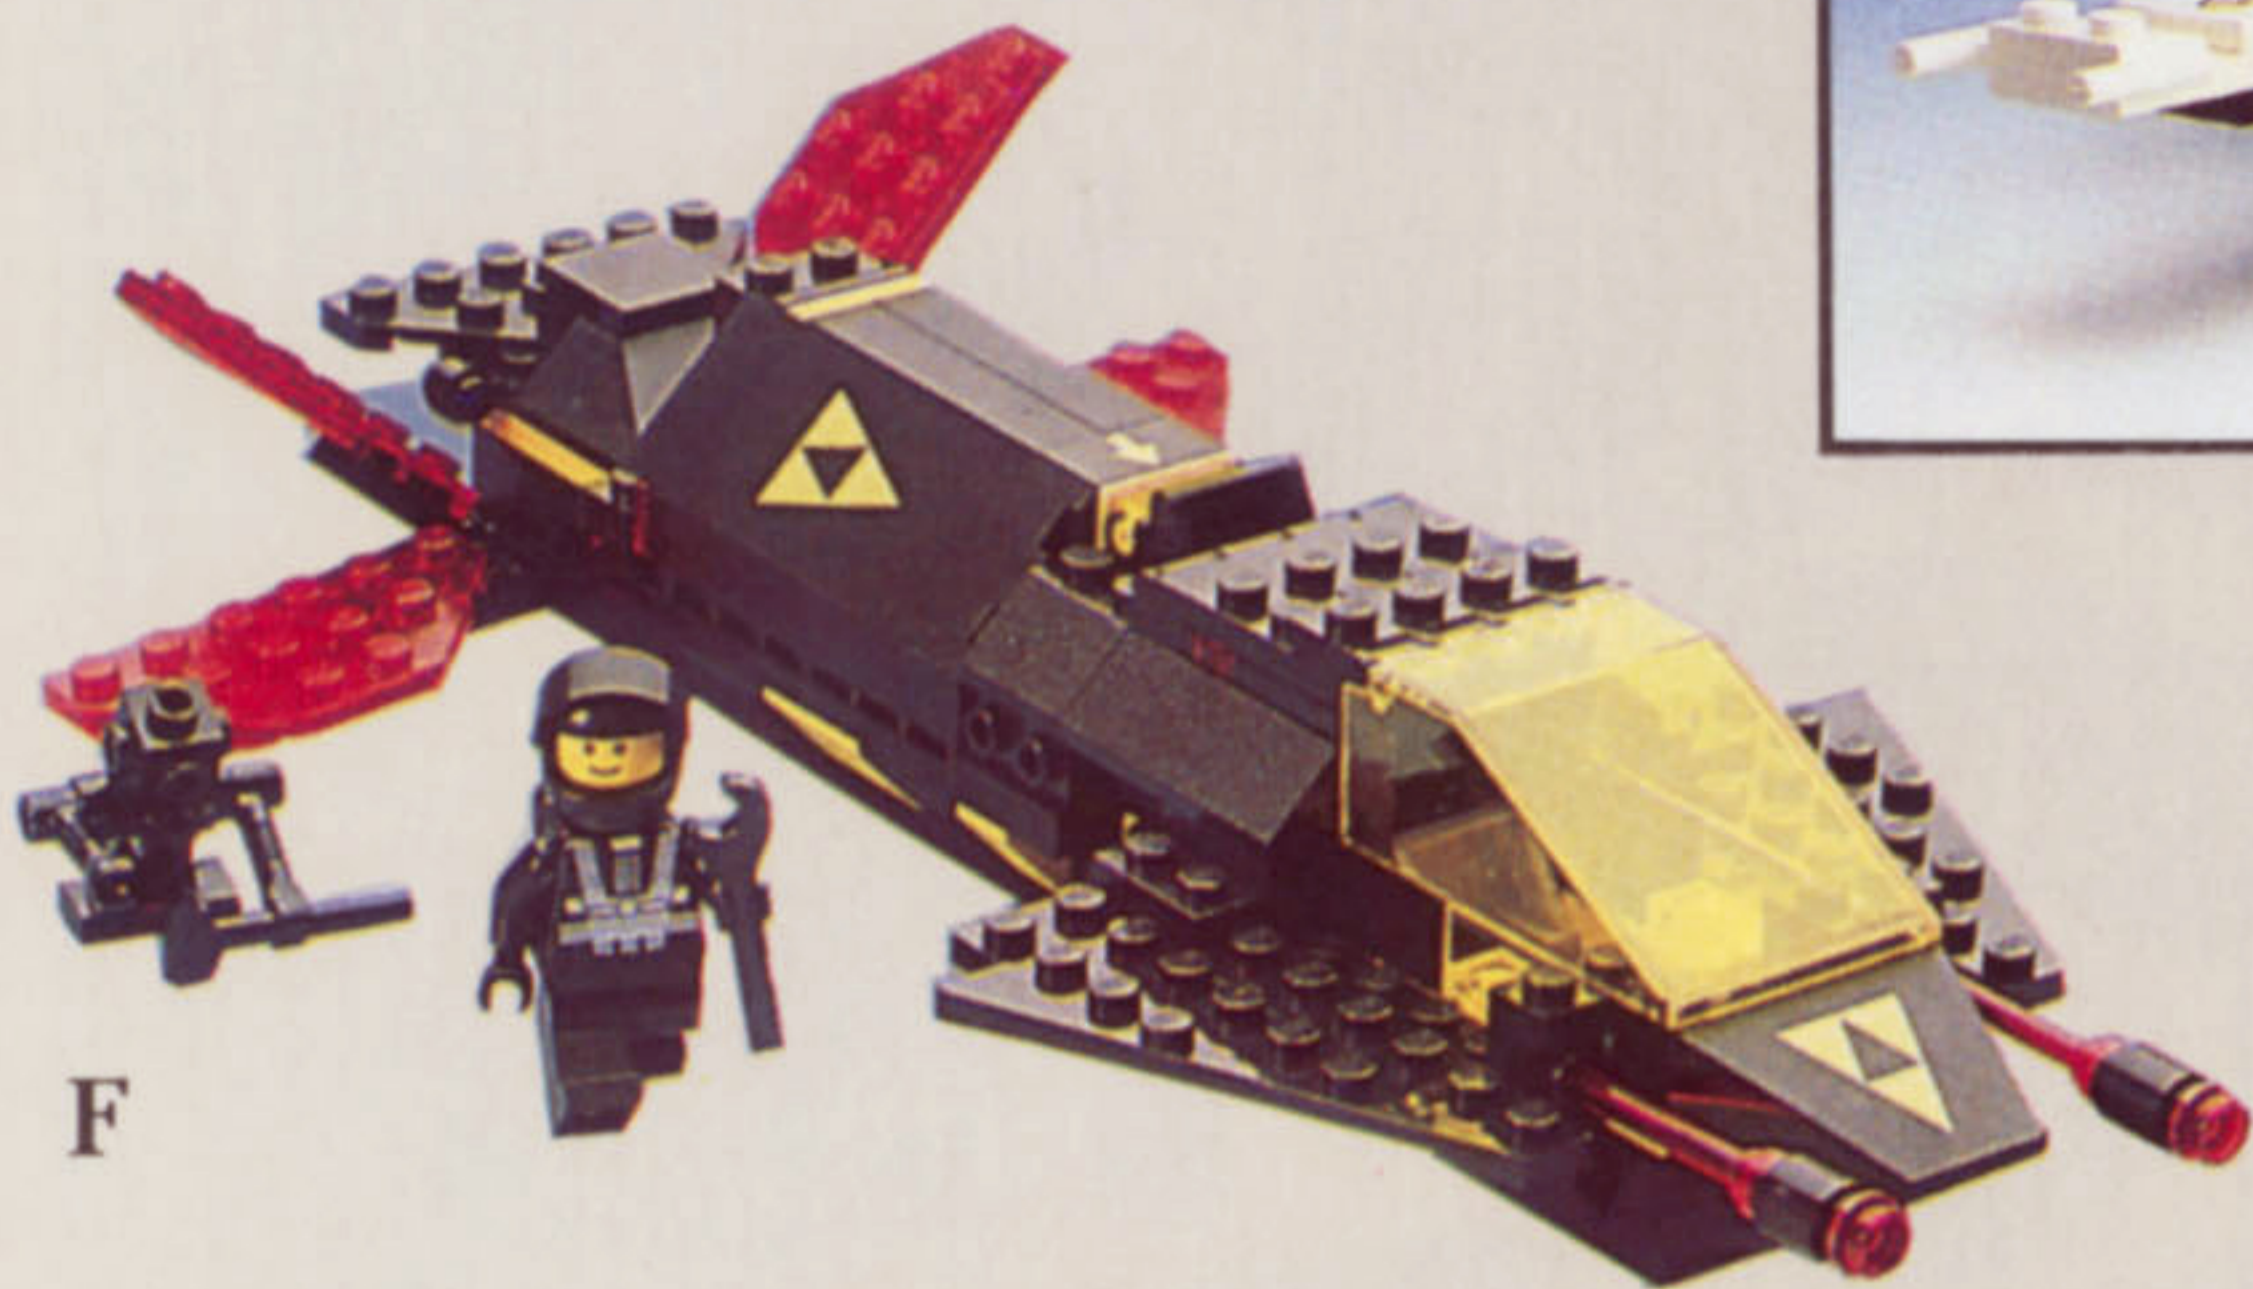

**OVER
18 FEET
OF TRACK**
6990 + 6921

Ages 6 & Up

E. #6875 Hovercraft. This specially designed sleek LEGO space Hovercraft explores new planets. Command your minifigure astronaut to hover like a hummingbird close to the planet's surface. With a blink of an eye, the Hovercraft speeds away to more adventures. 88 pieces. \$7.75