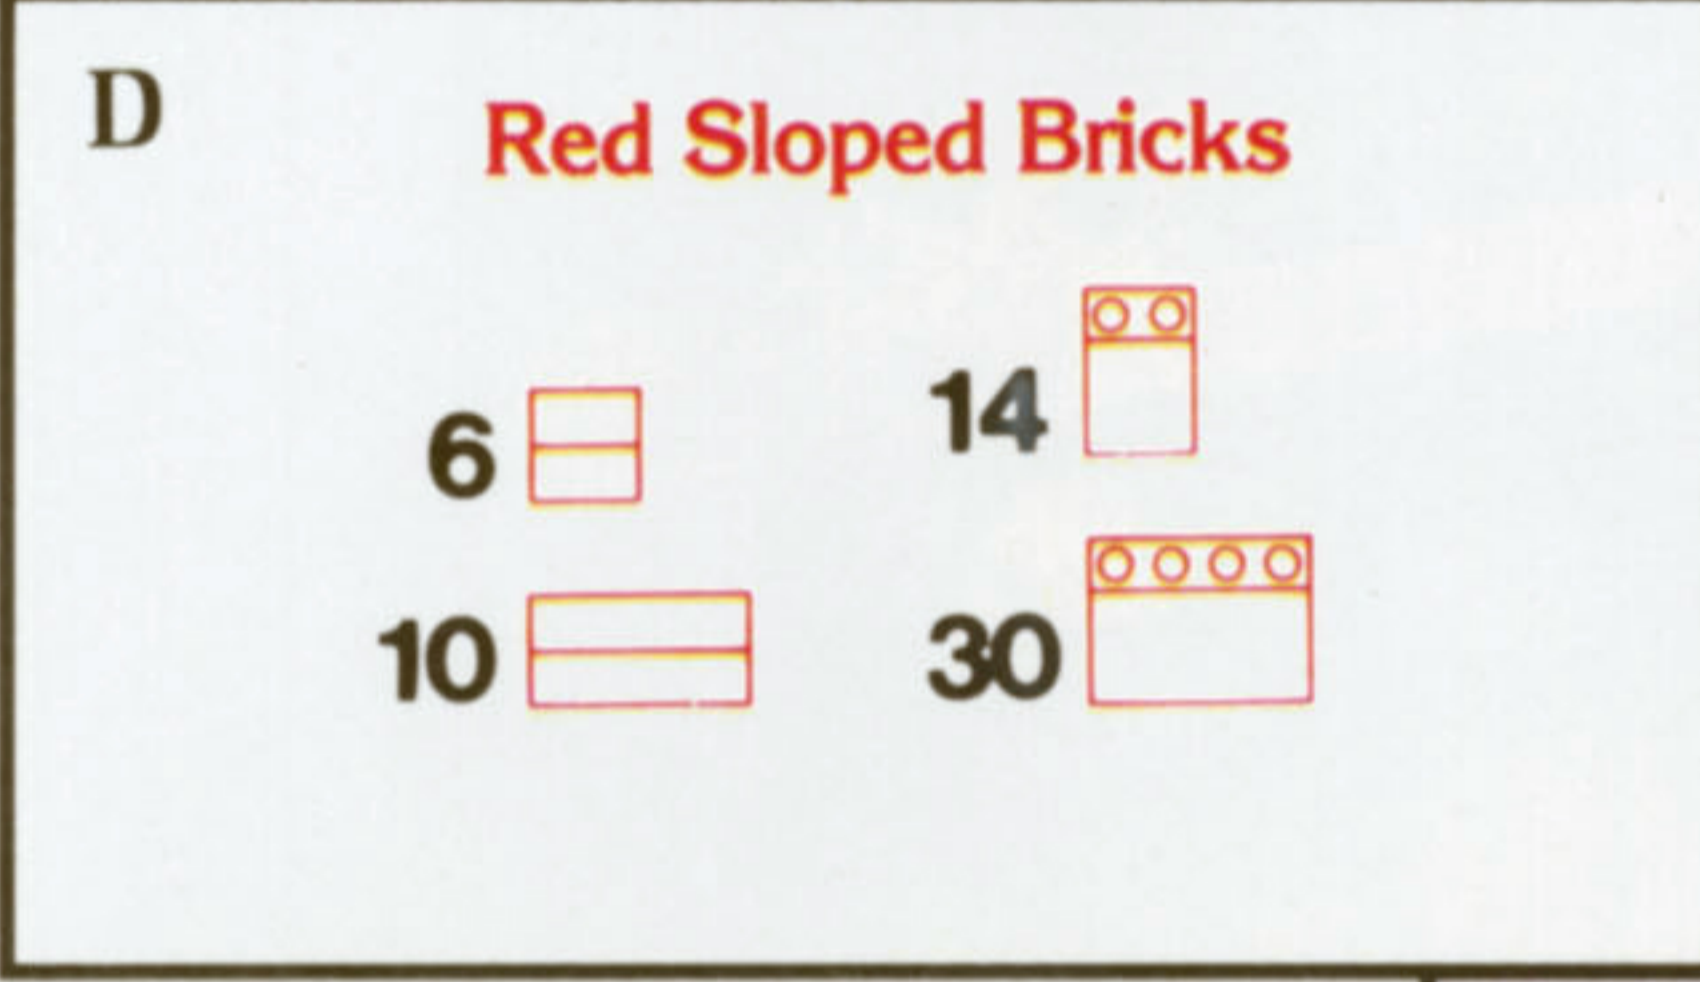

Essential Extras

Ages 3 & Up

When you're building, it's those small things that make the difference. Start a bank of these elements, & have them when you're ready to build.

A. #5148 Wheels. Make more LEGO cars, trucks or planes with these 12 wheel assemblies. $4.50

B. #5149 Doors & Windows. Plenty of doors and windows in this 36-piece assortment. $4.50

Build a roof, race cars, a ramp – the list is endless.

C. #5151 Steep sloped bricks (45 degrees) 59 pieces. $4.50

D. #5152 Low sloped bricks (25 degrees) 60 pieces. $4.50

E. Expand your LEGO brick collection with these LEGO bricks in 6 colors. 62 bricks per package. $4.50 ea. per color

F. 42 Plates in two colors. Thinner than the regular brick, these plates have many uses. 3 plates connected together equal one brick. $4.50 ea.

Extra LEGO Power Parts

G. #5005 Battery Box. $7.00

H. #5061 Motor Wires. One 10" and one 29" motor wire. $4.25

I. #5007 4.5 Volt Motor with gear housing. $18.25