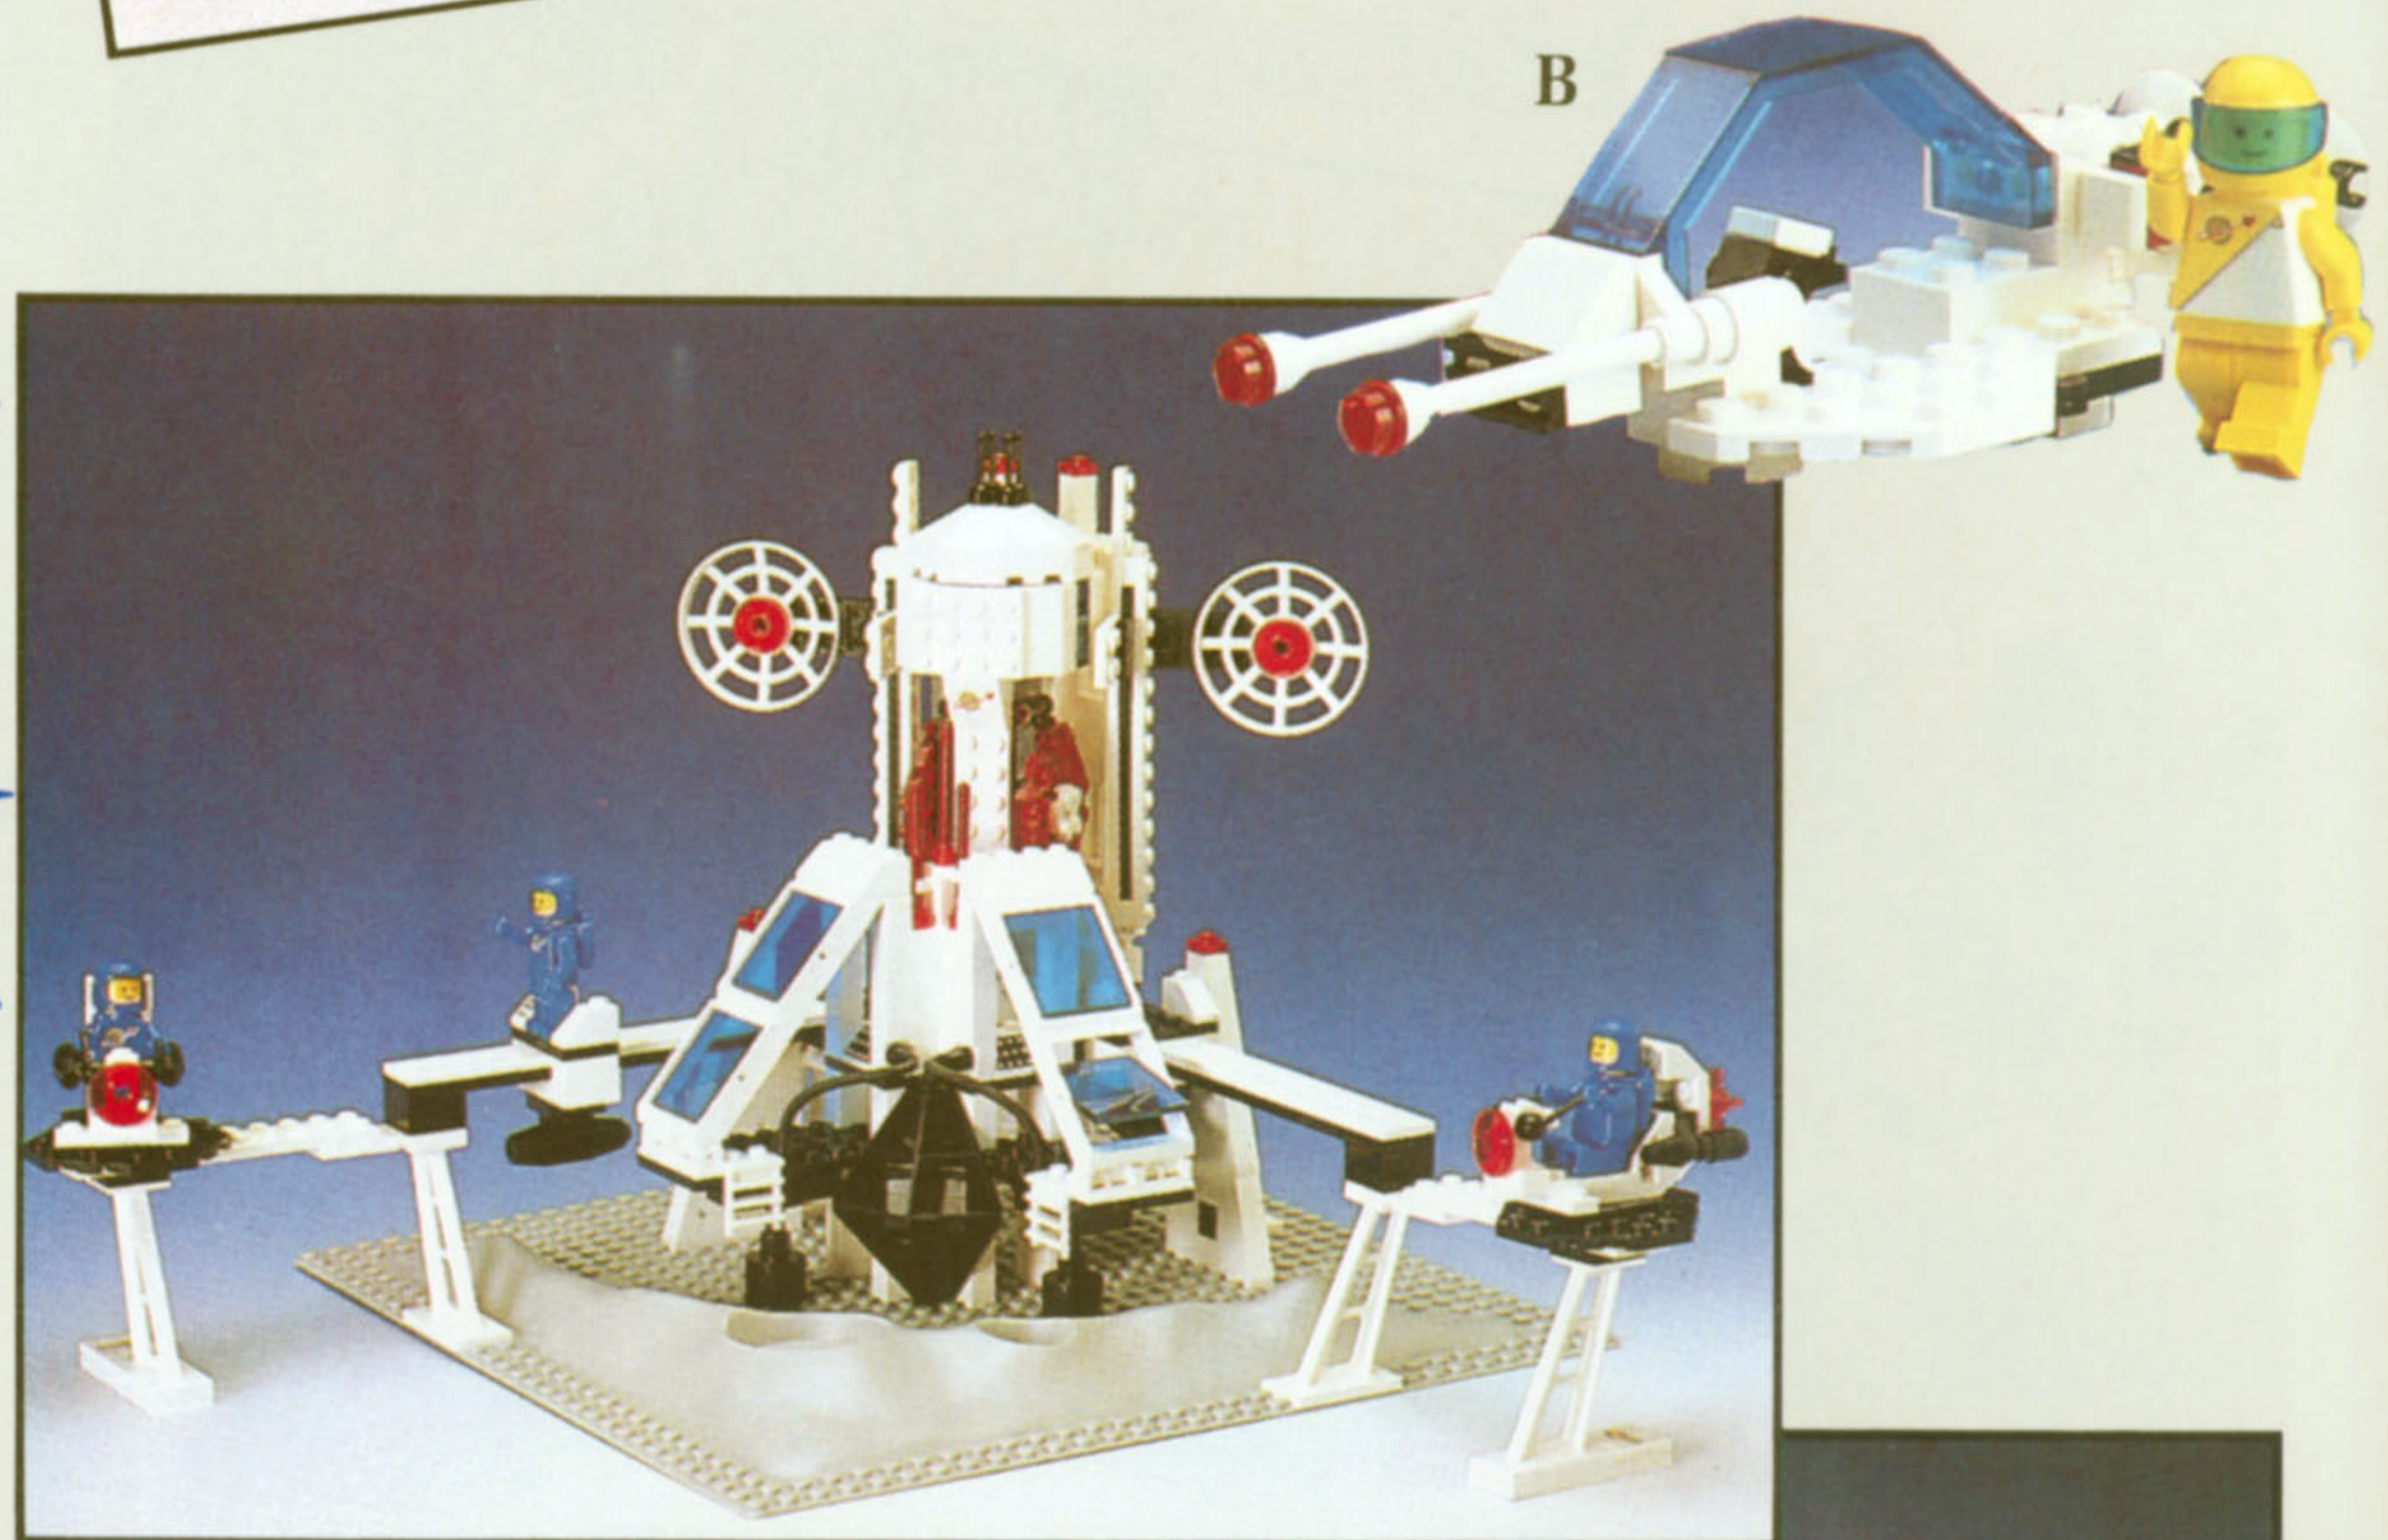

D. #6932 FUTURON Stardefender "200." Adventure triples when you disconnect the main module to form two extra transporters. Mini-figure astronauts quickly man stardefender through lifting center hatchway. Ages 7 & up. 243 pieces. **\$24.00**

**OVER
18 FEET
OF TRACK**
6990 + 6921

Ages 6 & Up

E. #6875 Hovercraft. This specially designed sleek LEGO space Hovercraft explores new planets. Command your minifigure astronaut to hover like a hummingbird close to the planet's surface. With a blink of an eye, the Hovercraft speeds away to more adventures. 88 pieces. \$7.75