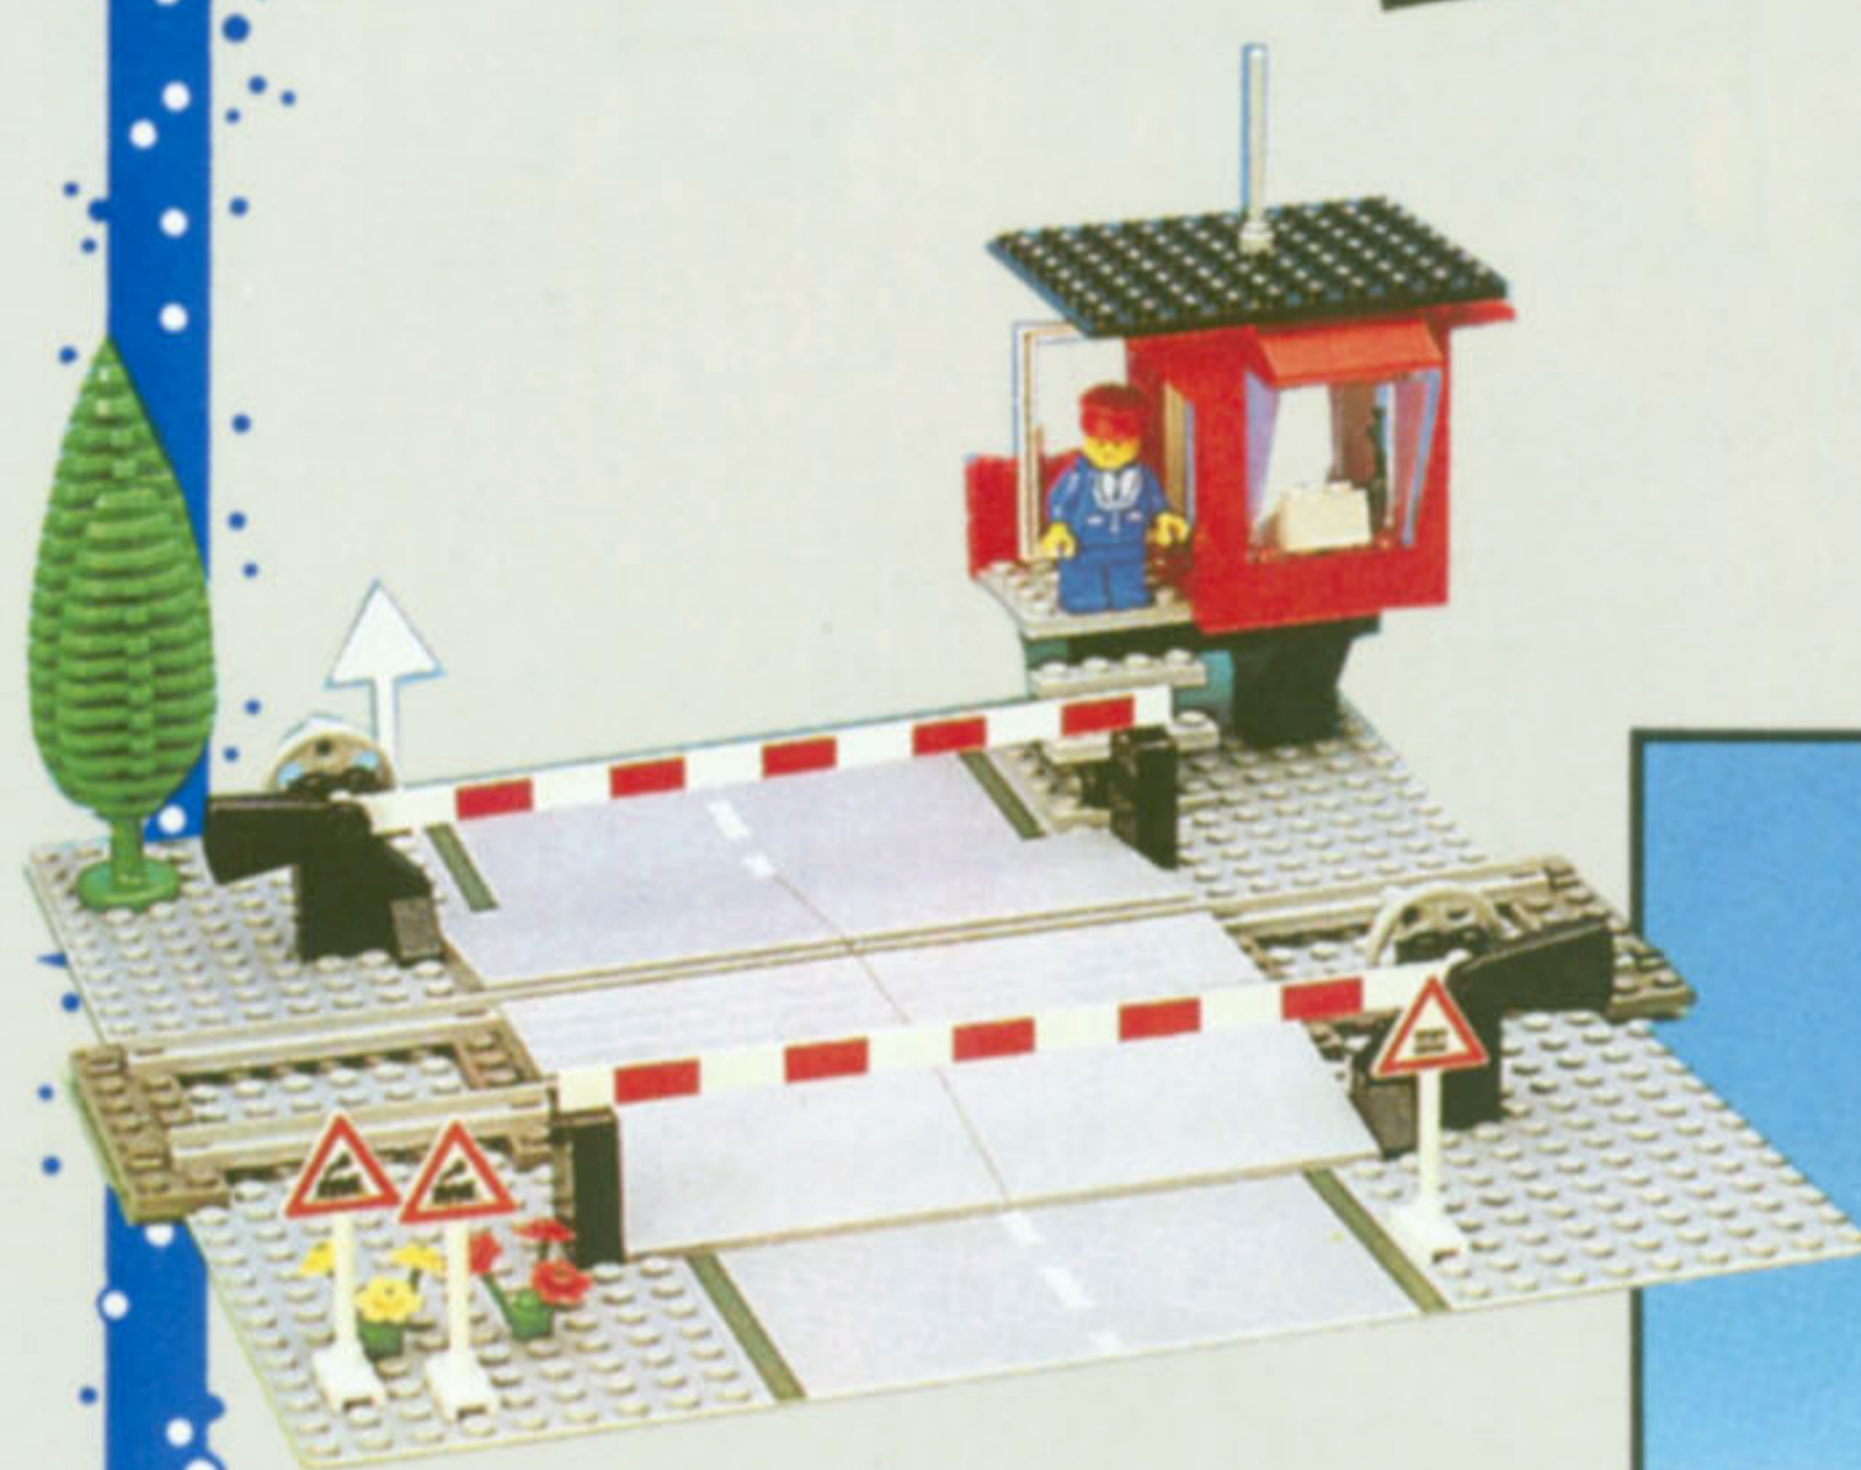

TRAINS

Ages 6 & Up

“All Aboard” for Train Loads of LEGO Fun

Engineer your own fun and adventure with LEGO Trains. Our train system is more than just a train and some tracks. It has the scope and detail of an entire railroad.

A. #7722 4.5 V Battery Train.

A sleek, swift LEGO engine powers your LEGO Railroad. This complete set includes 3 rail cars, a forklift truck, and loading platform. Plus enough track to make a large 37" x 27" oval layout. The building instructions show you how to build two different train models. Requires 3 “C” size batteries (not included). 476 pieces. **$80.00**

B. #7835 Manual Level Crossing.

Train’s coming! You’ll have to stop your LEGO car at the crossing while the train passes. Includes a baseplate, two movable crossing gates and LEGO landscaping to make your train crossing identical with the ones in your town. 128 pieces. **$21.00**

C. #7823 Container Crane. You feel like a railworker. Move the crane in any direction and transfer cargo from a truck or boat onto your train. Many extras — a truck, two shipping containers, a railcar and two mini-figures — will keep you busy for hours. A perfect accessory to the LEGO Cargo Carrier (#4030) on page 29. 473 pieces. Ages 8 & up. **$45.00**

B