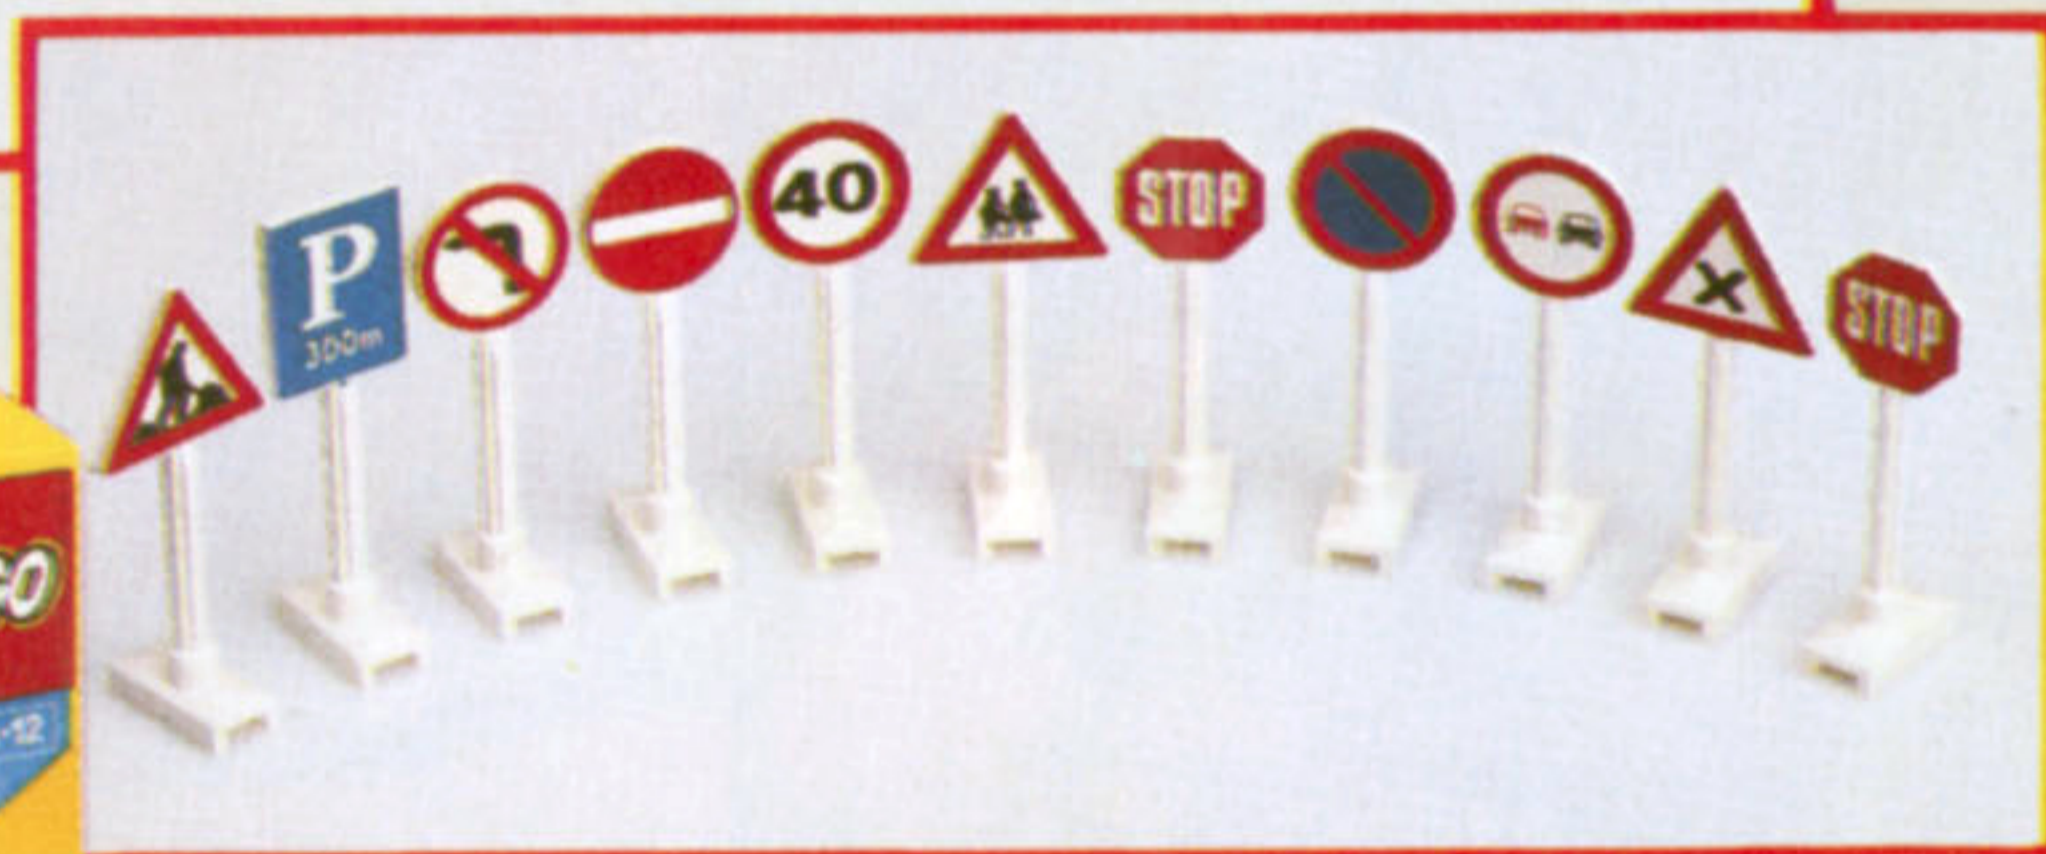

Holiday Specials Just for You!

Wow! More New Items

A

B

C

D

Order Early. These items will go fast!

A. #6388 Mountain Villa. The perfect vacation spot. Your get-a-way includes everything needed for a great vacation—mobile RV, speedboat, car and bicycle plus an outdoor fire-place. Ages 7 and up. 334 pieces. **\$27.00**