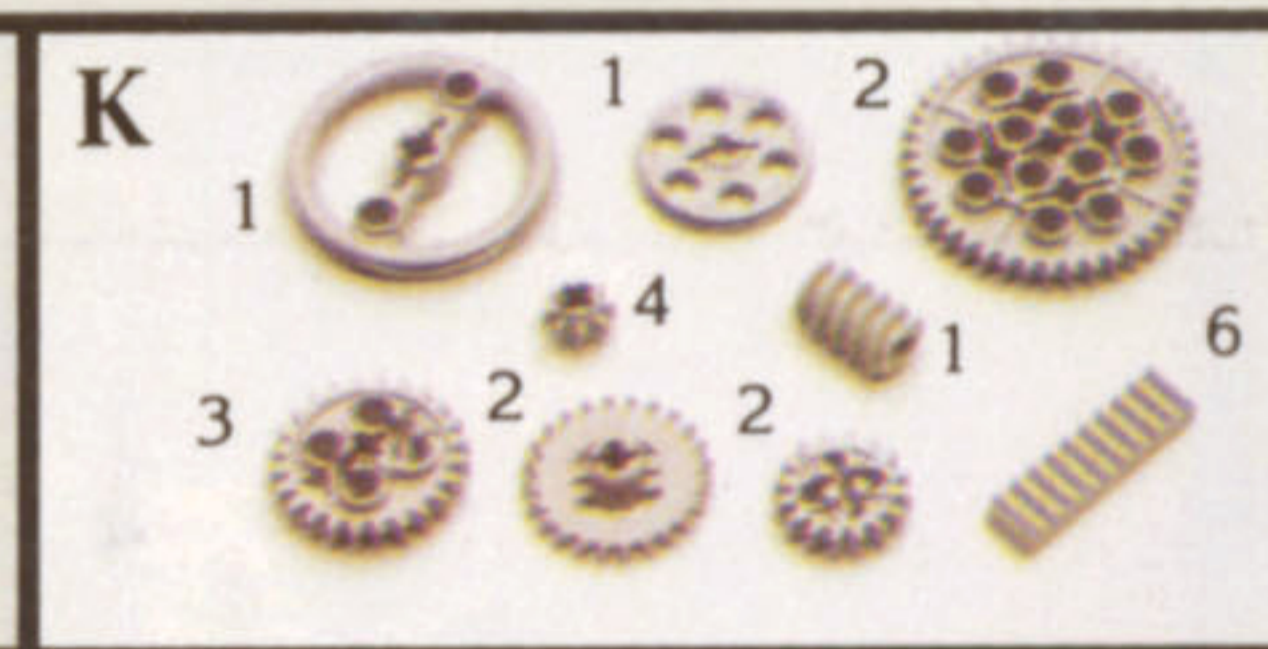

... and Realistic Technical Accessories