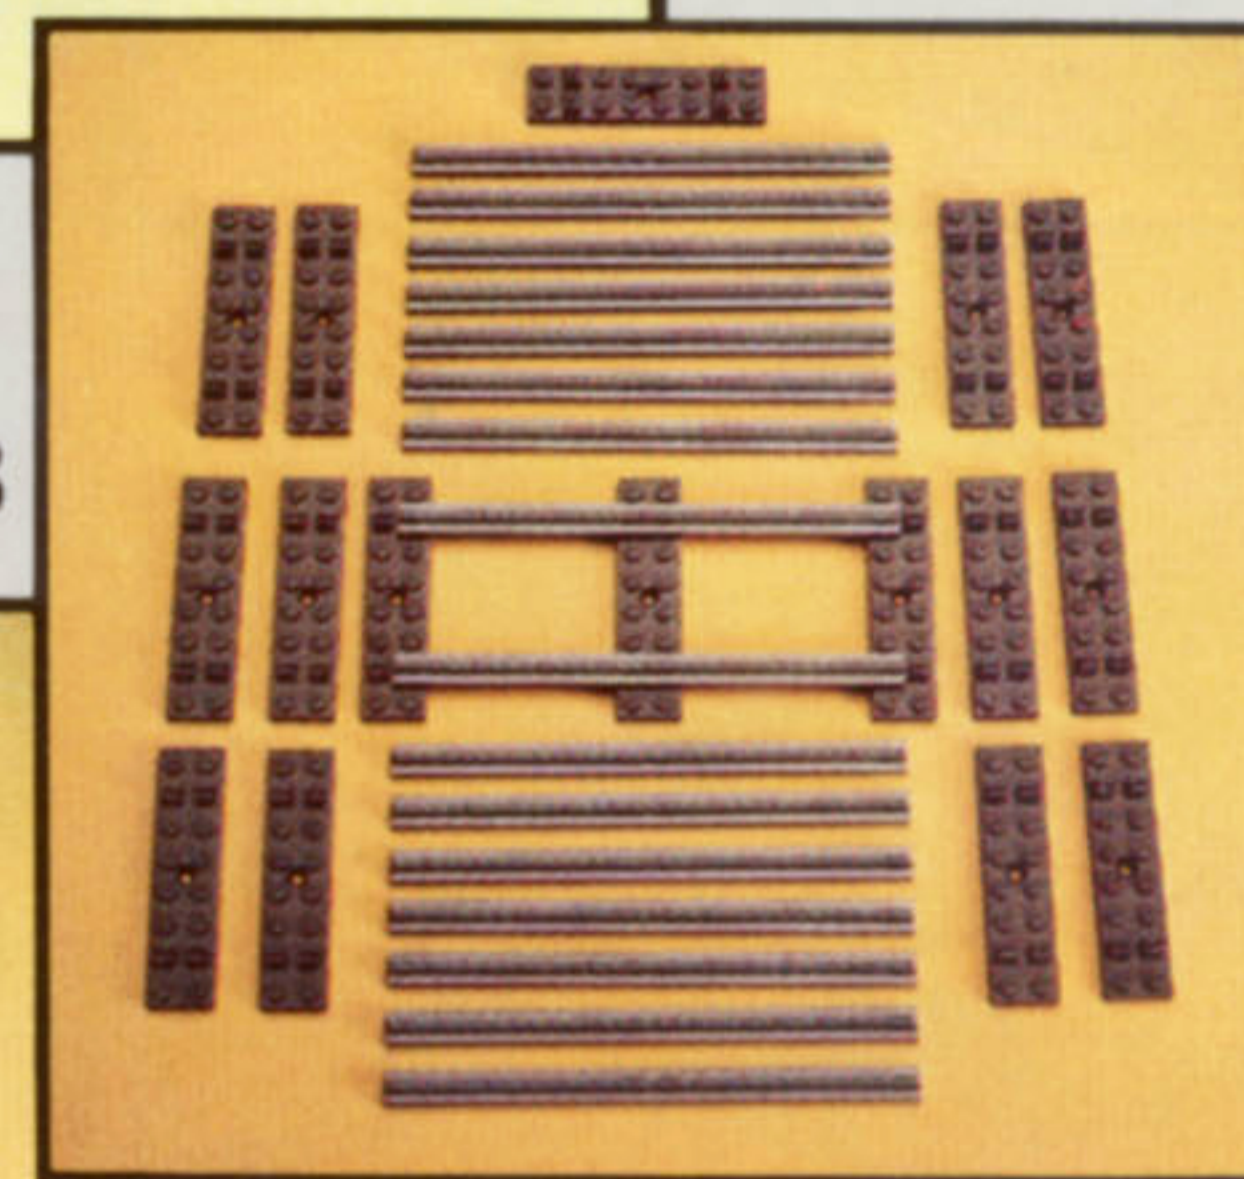

TRAINS

Ages 6 & Up

Expand your Railroad with these Accessories

A. #7817 Crane Wagon Car. Got repair work to do! Here's the way to do it. This new crane railroad car can lift heavy cargo on and off the train. Stabilizer base keeps the rail car steady while you work. Please note: your battery train is designed to only pull 3 cars. If you wish to run this crane wagon you must remove another rail car. 146 pieces. **$24.25**

B. #7850 Straight Rails. Over 40 inches of track. Makes 8 straight track sections, each 5 inches long. **$9.25**

C. #7851 Curved Rails. Enough track sections for a 27" half circle. 8 curved track sections, each 5 inches long. **$9.25**

D. #7852 Switching Tracks. Two switching tracks allow you to add new routes to your LEGO Train System. Each switching track is 10" long. Arrives pre-assembled for quick changes to your railway. **$11.00**

E. #7857 Crossing Track. Now make that figure 8 with this new crossing track. 5 pieces. **$8.75**

F. #7859 Deluxe Train Track Kit. Convert your basic oval track into a 5 feet x 3½ feet double loop oval track. This deluxe kit includes the following items: 2 x #7850, 2 x #7851 and 2 x #7852. Regularly priced at $59.00. Now only **$49.50**

Here's One Way To Build Your Railroad!

#7813

#7817

#7823

#7824

#7835

#7722