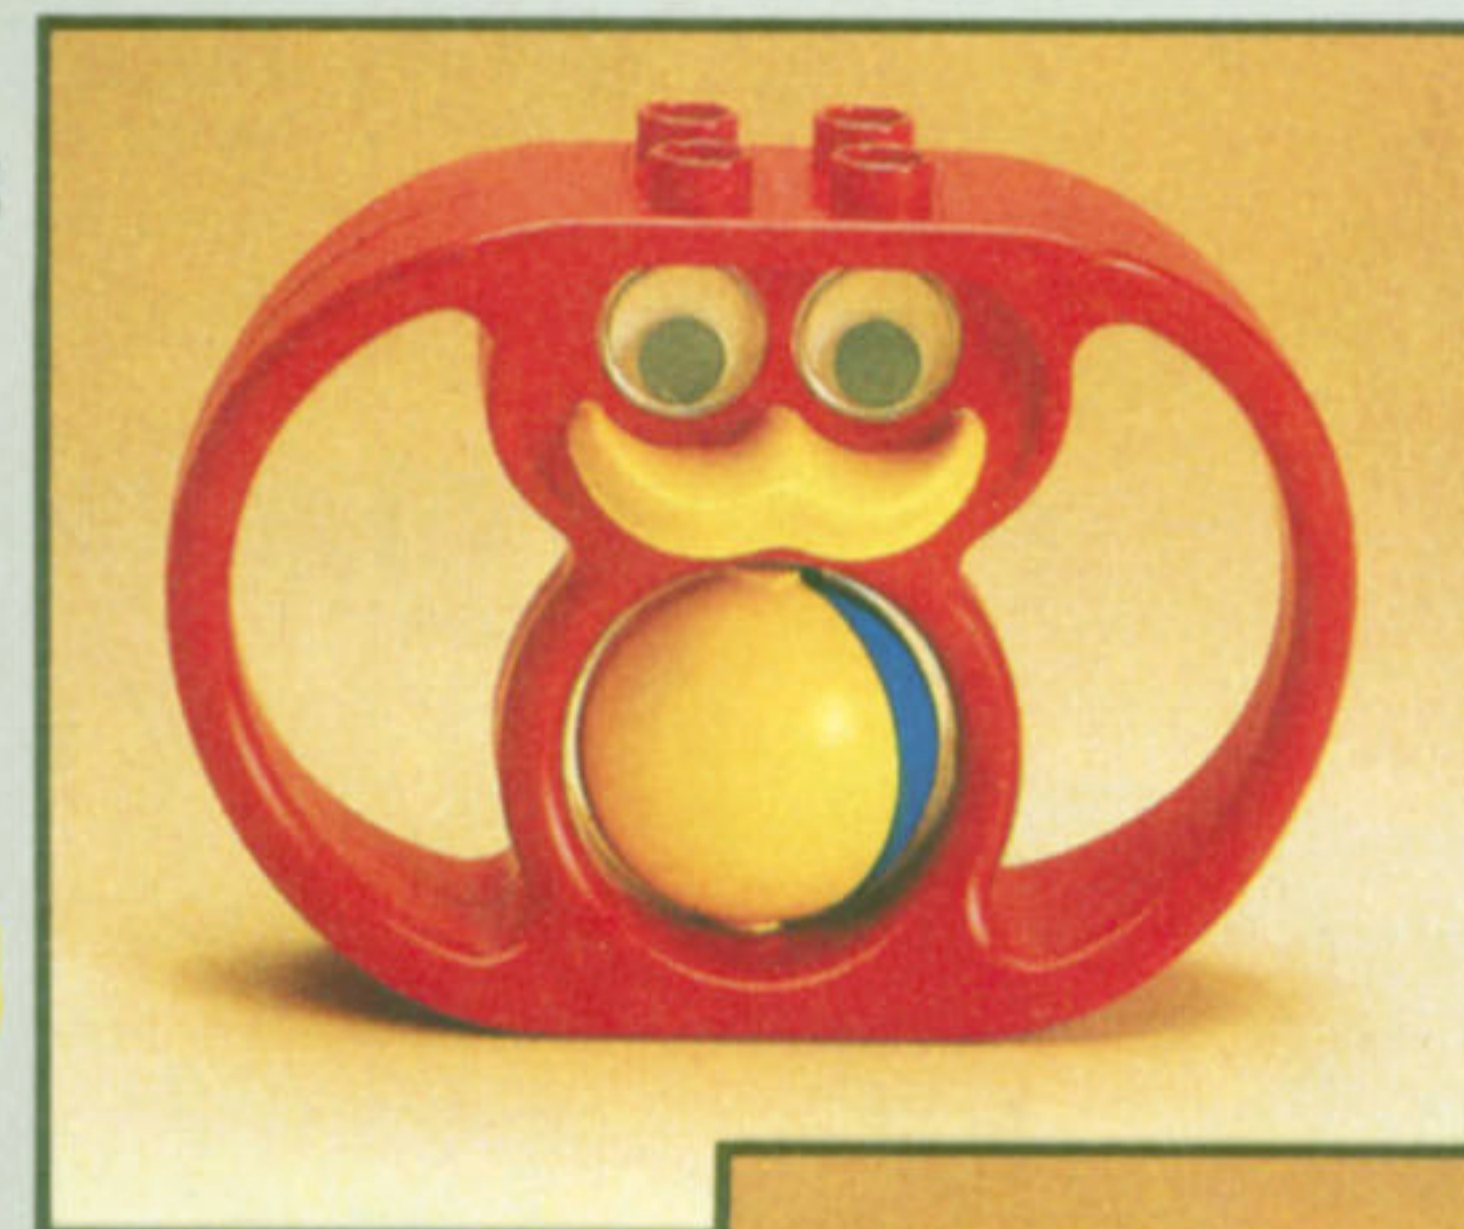

From 4 months

Baby's First Toys

A World of Moving Colors & Sounds

A. #2070 "Ring-Me Rabbit" Telephone. Just like the real thing. Each easy-to-push button plays a different musical note. Four pieces are quickly built. From 9 months. **$17.50**

B. #2020 Duck Rattle. Easy-to-hold rattle with personality. Moving eyes, funny sounds and spinning tummy stimulates sight and touch. Takes a hard bite. **$5.00**

C. NEW #2066 Bathtub Buddies. Floating octopus and fish make bath time a splash! The octopus is even more fun as it "rattles" and rolls on dry land. From 9 months. **$11.50**

D. #2050 Squirrel Push-Along. A lively crawling companion, the squirrel chatters "rattle, rattle, click, click" right along with your little explorer. From 6 months. **$9.50**

E. #2072 Learning & Building Center. Six removable activity blocks go in and out and make funny sounds. Keeps baby amused for hours. Flip it over and construct on a building plate. From 4 months. **$33.75**

C