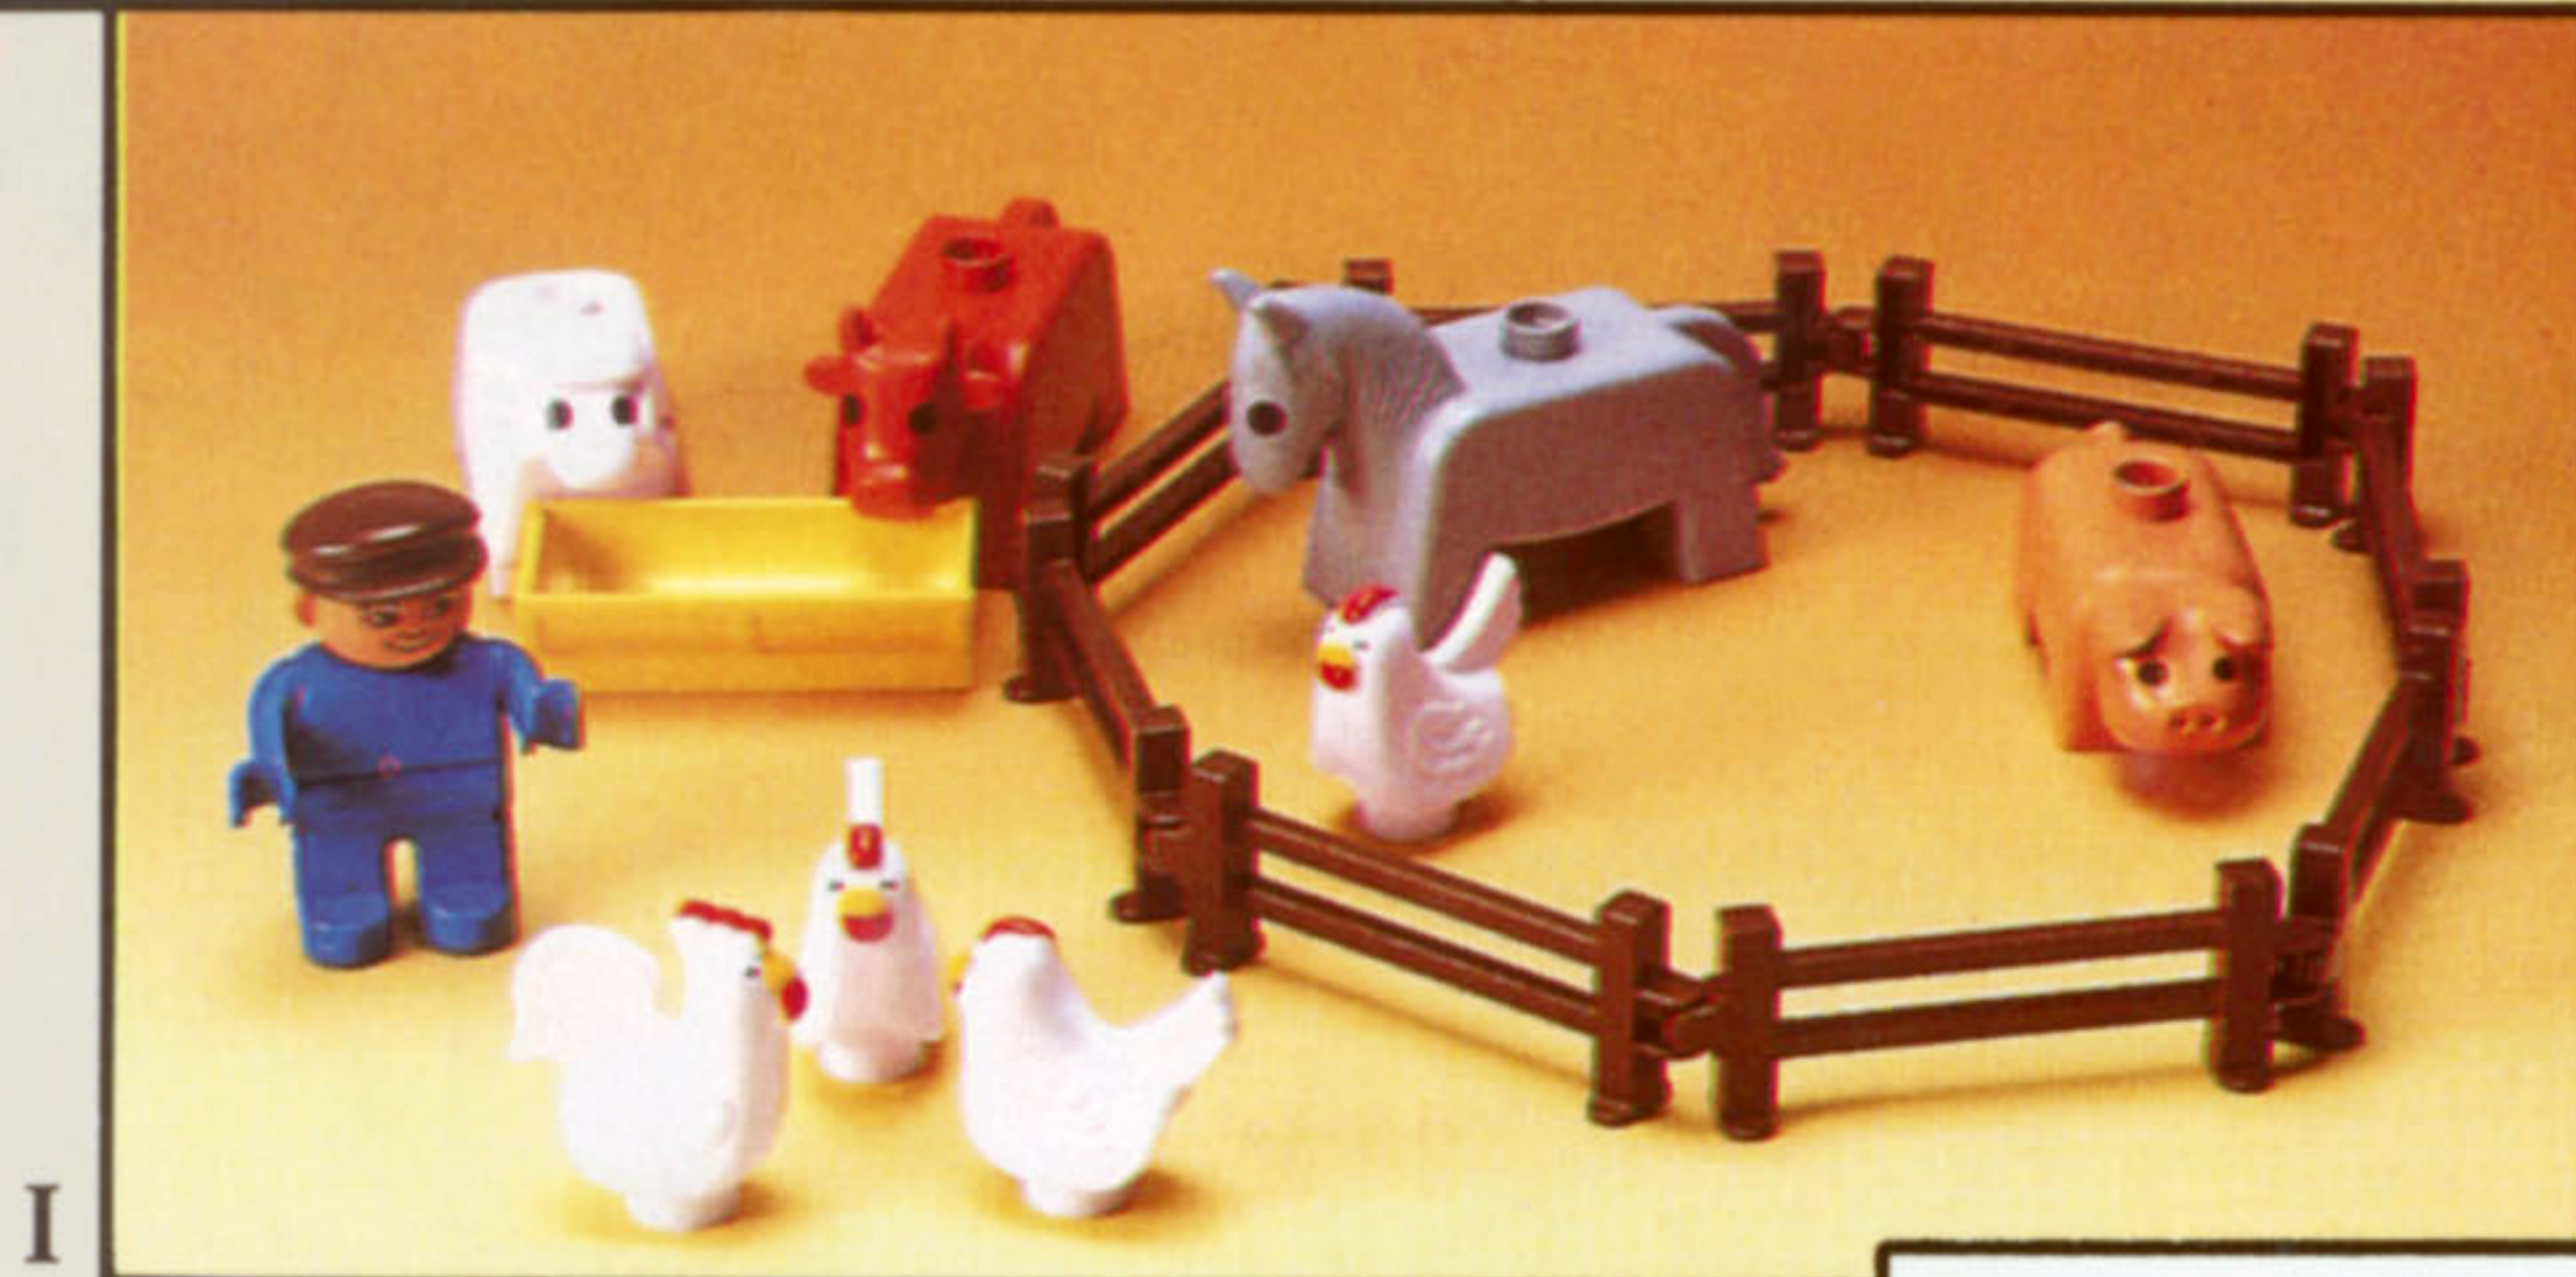

D. #2050 Squirrel Push-Along. A lively crawling companion, the squirrel chatters "rattle, rattle, click, click" right along with your little explorer. From 6 months. **\$9.50**

E. #2072 Learning & Building Center. Six removable activity blocks go in and out and make funny sounds. Keeps baby amused for hours. Flip it over and construct on a building plate. From 4 months. **\$33.75**

A

B

C

D

E

Preschool
Toys

Ages 2-5

**Large Blocks Makes Fun
Child's Play**

H. #2655 Farm. There's plenty of fun down on the Farm. The barn is preassembled so your young builder can start playing right away. Includes a windmill, barn tractor, moving hay bailer and two DUPLO mini-figures. Plus friendly farm animals and fences --- E-I, E-I-O! 46 pieces. **\$49.00**