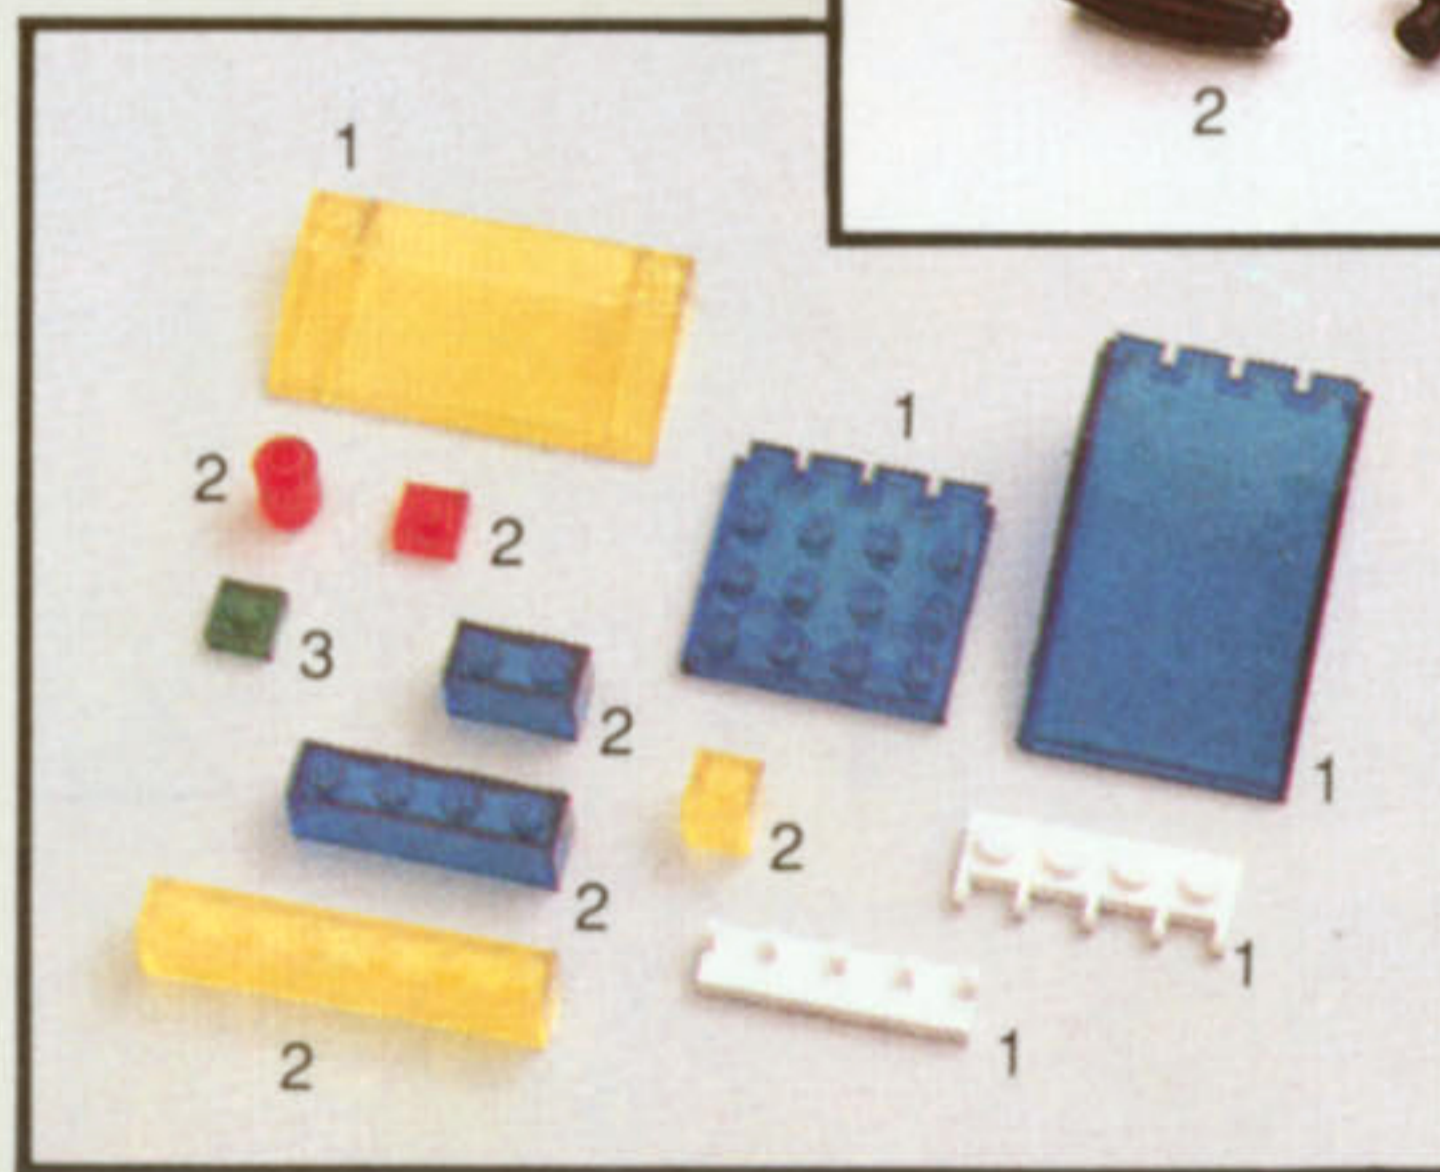

Ages 6 & Up

Great Accessories For Your Space Collection

A. #6703 Space Mini-Figures. A crew of 6 Space Explorers sets out to discover new planets. Each figure has a protective helmet, sun visor, space tool, and specially designed uniform. **$6.00**

B. #5172 Rocket Stages. Round bricks, rocket noses and tails give your space capsule the boost it needs. 30 pieces. **$3.25**

C. #5175 Space Elements. A 26-piece assortment of space elements from A to Z. A must for any LEGO astronaut. **$3.25**

D. #5173 Space Jets and Wings. You'll find the most popular space elements in this special assortment, which includes sloping frames, space wings and space jet motors. 19 pieces. **$3.25**

E. #5176 Transparent Bricks. Transparent bricks give added realism to your LEGO space vehicles. This 19-piece assortment contains a windshield, a hinged roof access panel and all the extra brick elements shown. **$3.25**

F. #305 Crater Plates. Simulate a lunar landscape in a far-off galaxy. The crater plates will create just the right surface. Two 10" x 10" plates. **$6.50**

G. #454 Landing Plates. Two 10" x 10" plates — a landing strip and a space t-plate come with this package. **$6.00**

D

E