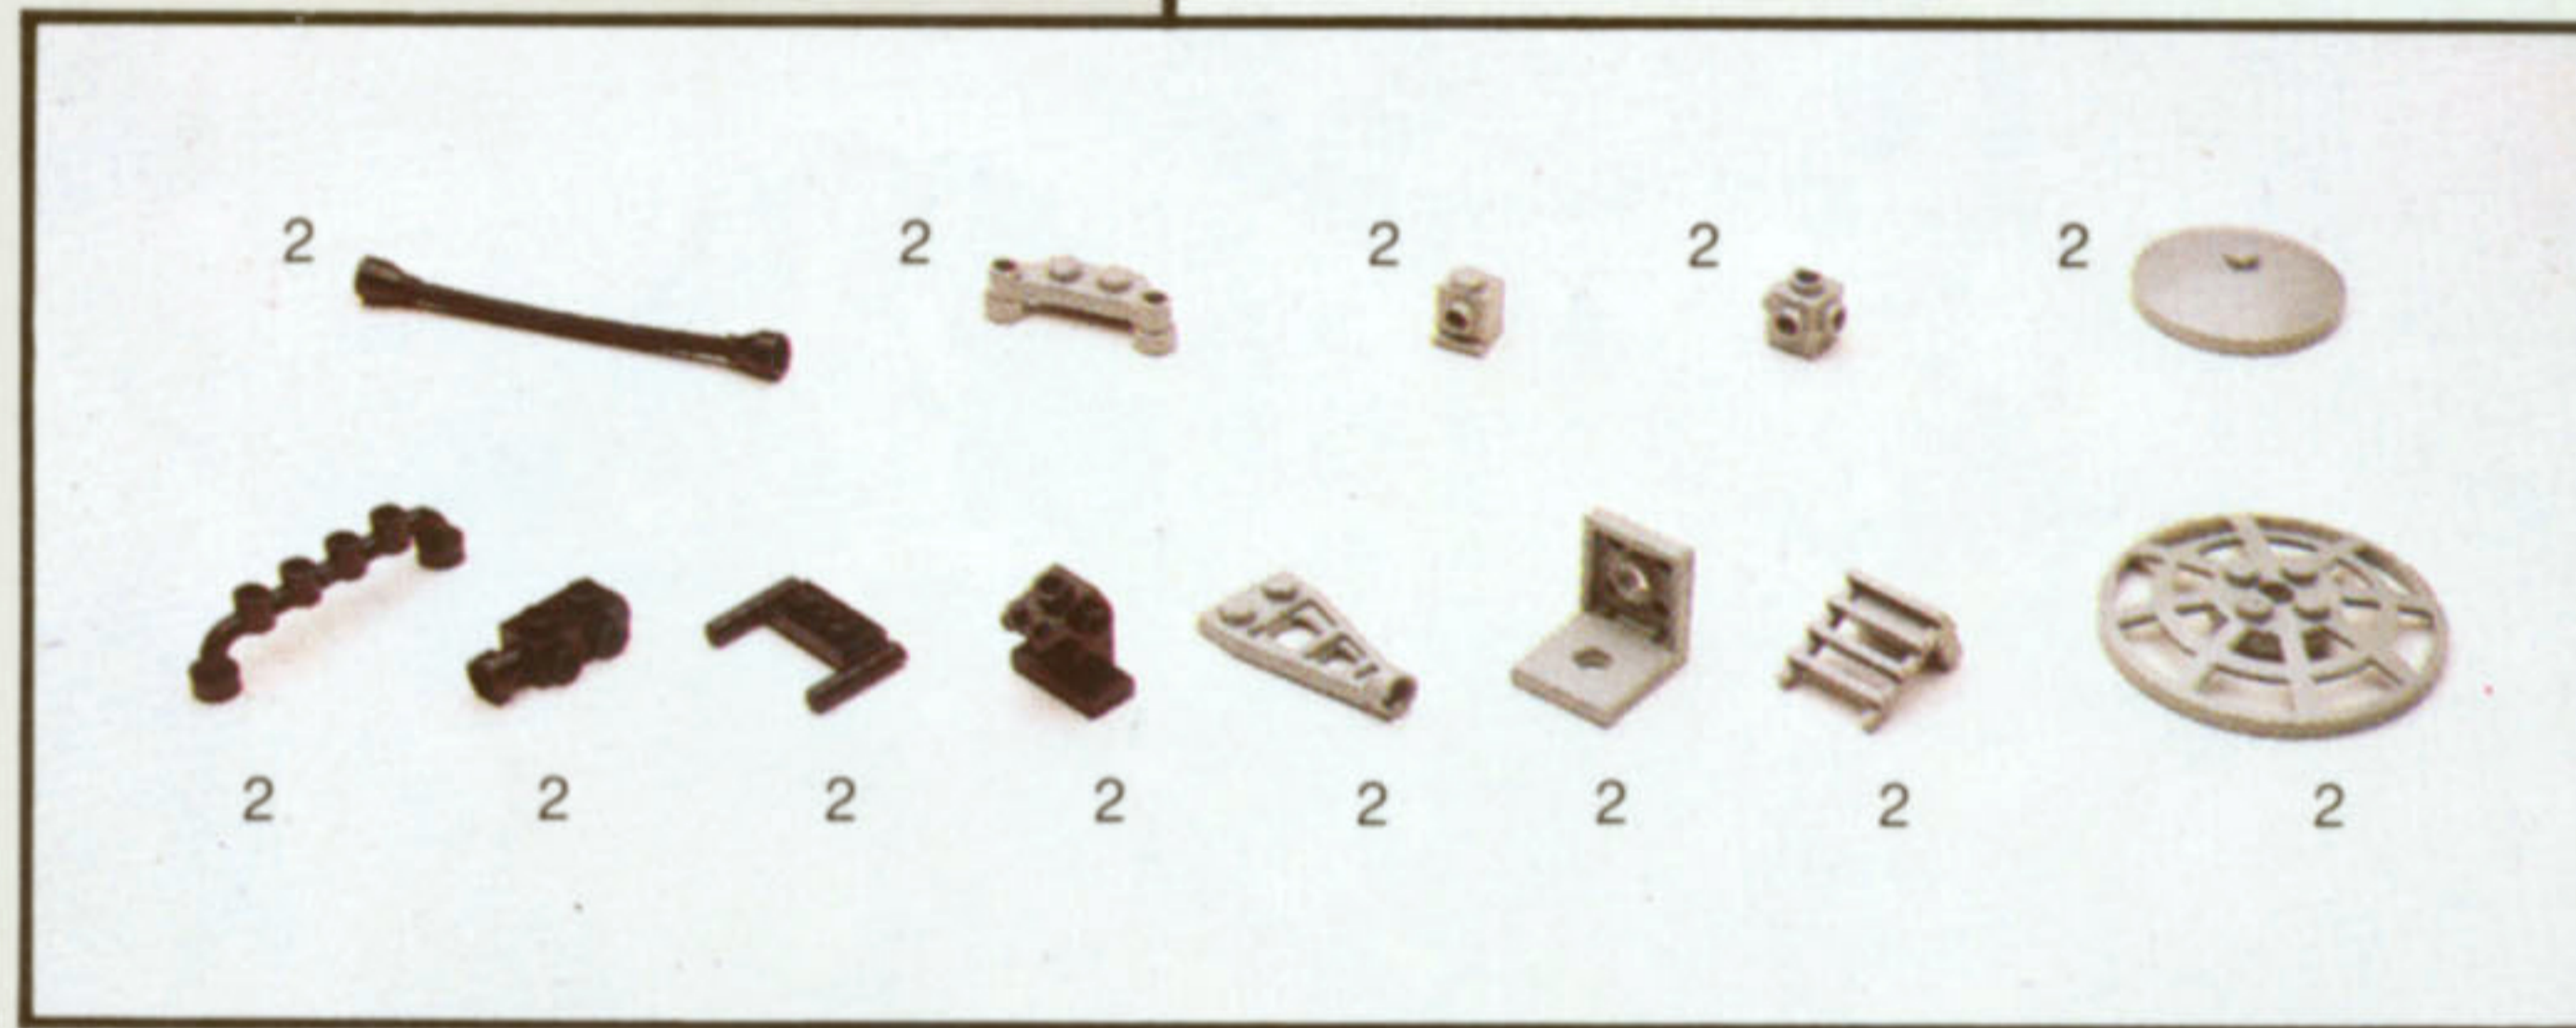

Ages 6 & Up

Great Accessories For Your Space Collection

A. #6703 Space Mini-Figures. A crew of 6 Space Explorers sets out to discover new planets. Each figure has a protective helmet, sun visor, space tool, and specially designed uniform. **$6.00**

B. #5172 Rocket Stages. Round bricks, rocket noses and tails give your space capsule the boost it needs. 30 pieces. **$3.25**

C. #5175 Space Elements. A 26-piece assortment of space elements from A to Z. A must for any LEGO astronaut. **$3.25**

D. #5173 Space Jets and Wings. You'll find the most popular space elements in this special assortment, which includes sloping frames, space wings and space jet motors. 19 pieces. **$3.25**

E. #5176 Transparent Bricks. Transparent bricks give added realism to your LEGO space vehicles. This 19-piece assortment contains a windshield, a hinged roof access panel and all the extra brick elements shown. **$3.25**

F. #305 Crater Plates. Simulate a lunar landscape in a far-off galaxy. The crater plates will create just the right surface. Two 10" x 10" plates. **$6.50**

G. #454 Landing Plates. Two 10" x 10" plates — a landing strip and a space t-plate come with this package. **$6.00**

C