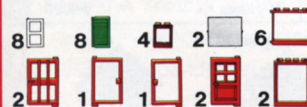

Price \$4.25 each

5148 Makes 12 Wheel Assemblies!

\$4.25

5152 60 Low Angle Roof Bricks (25°)

\$4.25

5149 Doors & Windows

\$4.25

5151 59 Steep Angle Roof Bricks (45°)