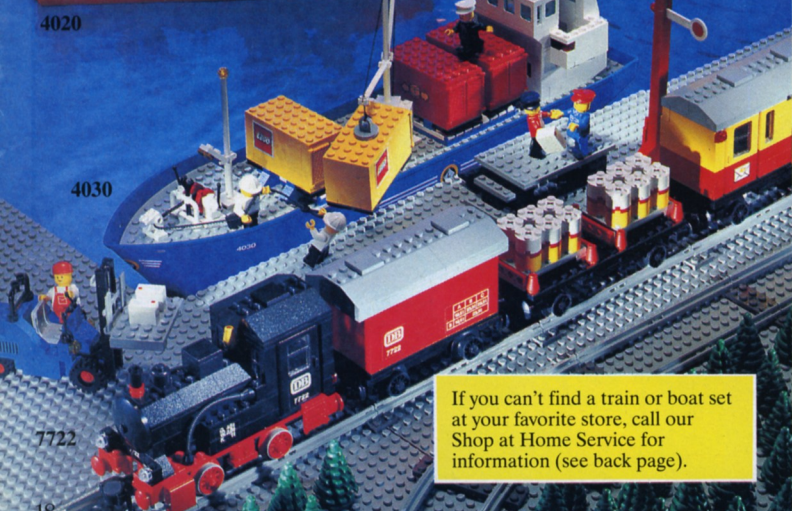

LEGO

Boats

Ages 6-12

They Really Float! Three different boats to choose from.

4020

LEGO

Trains

Ages 6-12

All aboard the LEGO® Battery Train! Includes an engine, track and much more!

4010

4030

7722

If you can't find a train or boat set at your favorite store, call our Shop at Home Service for information (see back page).

LEGO

Technic

Ages 7-14

Multi-function-models for LEGO® Maniacs!

Do you like building realistic, exciting creations? Then you can really have fun with the LEGO® Technic sets. Each set includes step-by-step instructions for different models. You can follow these instructions or invent new models of your own.

8024

Universal Building Set