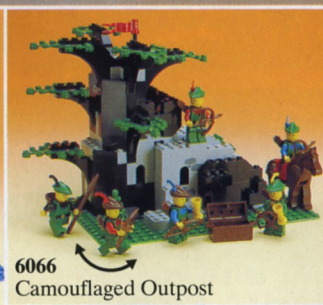

LEGO

LEGOLAND®

Castle System

Ages 6-12

“The Battle for LEGOLAND® Castle”

Forestmen, Black Knights and Guardians of the Gray Castles! Who will rule in LEGOLAND® Castle?

There are 11 sets including the NEW Forestmen's River Fortress and Knight's Challenge.