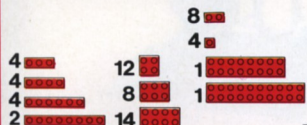

Shop at Home Service

Ages 5-12

Six Colors! 62 Bricks in Each Set

- 5140 ■ Red
- 5141 ■ Blue
- 5142 ■ White
- 5143 ■ Yellow
- 5144 ■ Black
- 5145 ■ Gray

Price $4.25 each

Two Colors! 42 Plates in Each Set