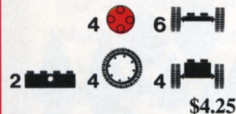

- 5146 ■ Blue
- 5147 ■ Red

Price $4.25 each

5148 Makes 12 Wheel Assemblies!

$4.25

5152 60 Low Angle Roof Bricks (25°)