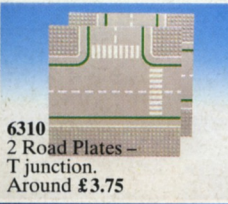

6315
Road signs.
Around £1.50