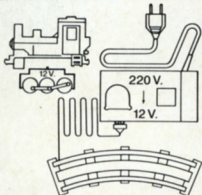

1. **2** All 4.5 volt battery trains can be converted to electric power with the 12 volt motor 7865, a 12 volt transformer 7864, 12 volt conductor rails and power supply rail, 5063, available from LEGO® Spares Service.