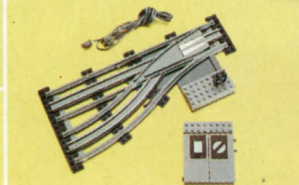

7859
Remote-controlled point, left, for electric trains.
Around **£18.00**