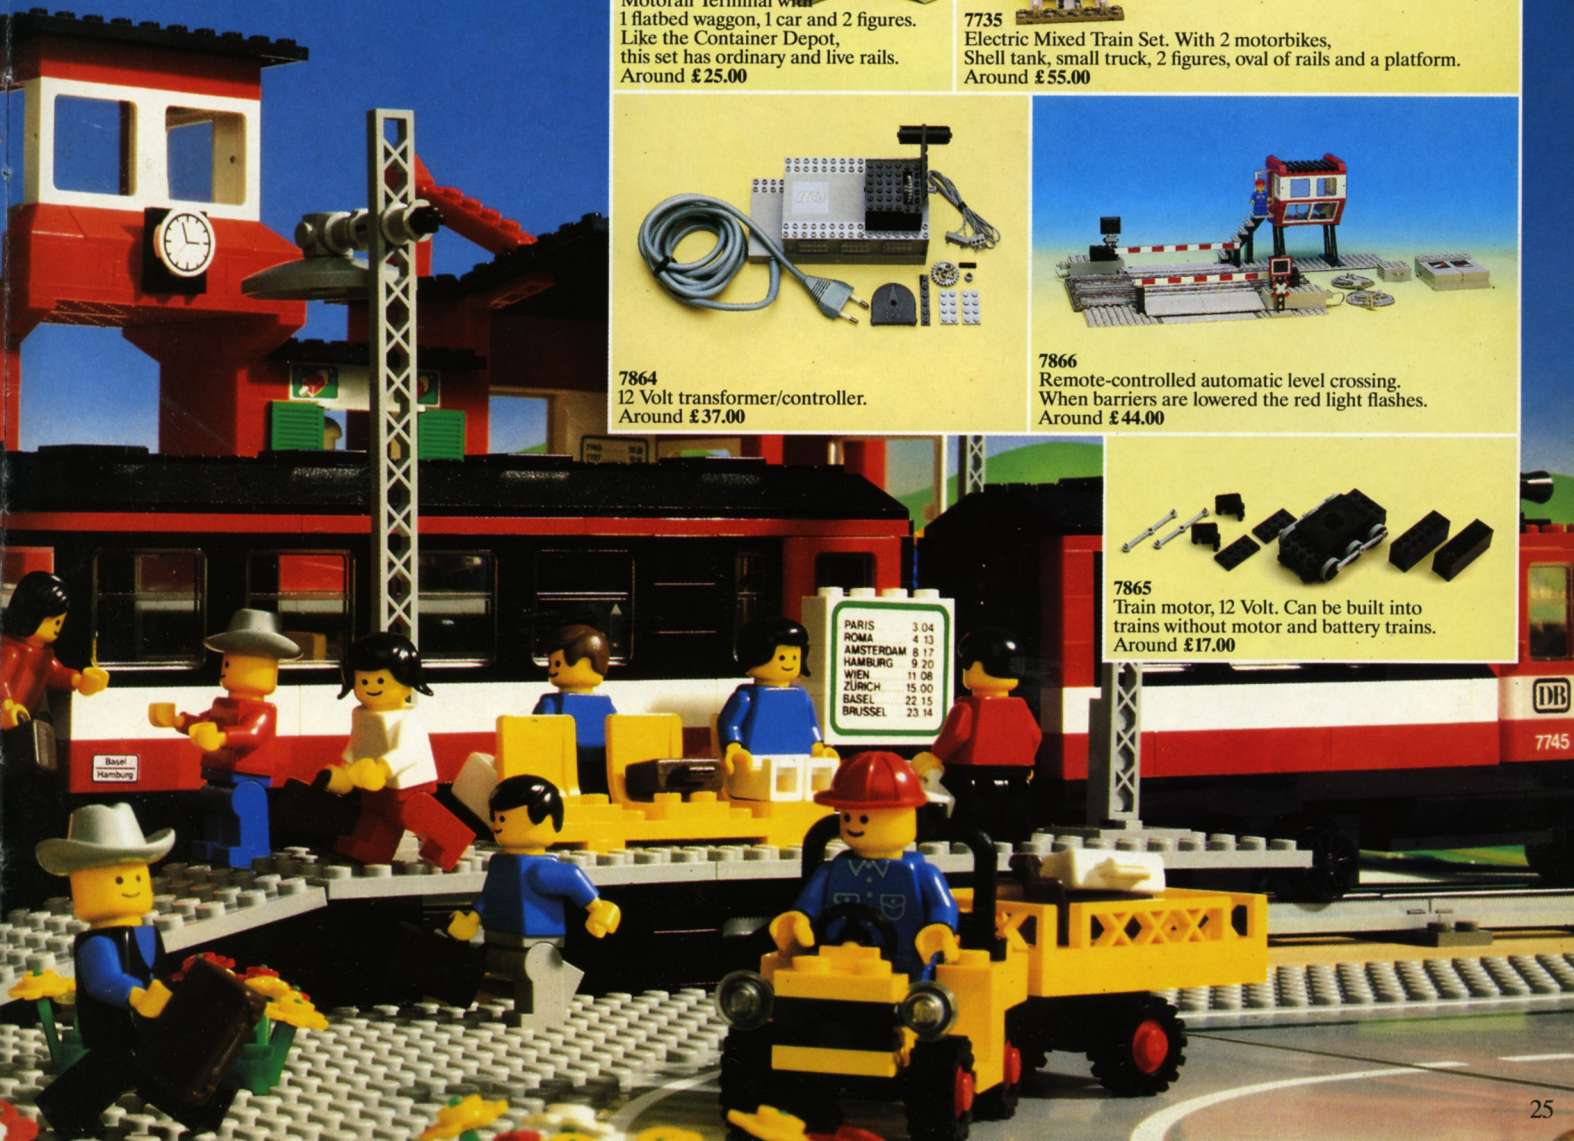

PARIS	3 04
ROMA	4 13
AMSTERDAM	8 17
HAMBURG	9 20
WIEN	11 08
ZÜRICH	15 00
BASEL	22 15
BRUSSEL	23 14