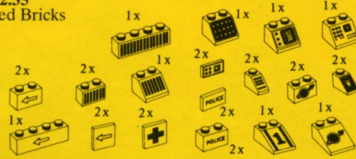

LEGO CASTLE TOWN SPACE

5031 £1.71
Propellers, Wheels and Rotor Unit

5032 £0.97
Jack

5033 £3.54
Replacement Light & Sound
1x4 Lighting Brick with
coloured Globes

5034 £3.54
Replacement Light & Sound
1x2 Lighting Brick with
coloured Globes

5035 £5.37
Replacement LEGOLAND
Town Siren

5036 £5.37
Replacement LEGOLAND
Space Siren

5171 £2.35
Decorated Bricks