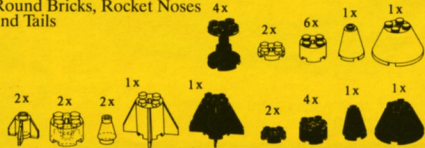

5172 £2.35
Round Bricks, Rocket Noses
and Tails

5173 £2.35
Sloping Frames, Space
Wings, Motors and Seats