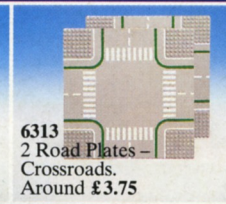

6311
2 Road Plates - Curved.
Around £3.75

6312
2 Road Plates - Straight.
Around £3.75

6313
2 Road Plates -
Crossroads.
Around £3.75

6481
Road Works with Warning Lights. Has two bars
with flashing lights and lit road signs. Battery operated.
Around £18.00