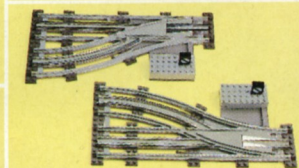

7856
Points (1 left + 1 right) for electric trains. Manually operated.
Around **£13.00**