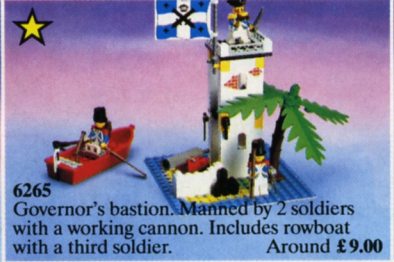

★
6251
3 Pirates and 2 Soldiers, plus parrot and treasure chest.
Around £4.00

★
6265
Governor's bastion. Manned by 2 soldiers with a working cannon. Includes rowboat with a third soldier.
Around £9.00