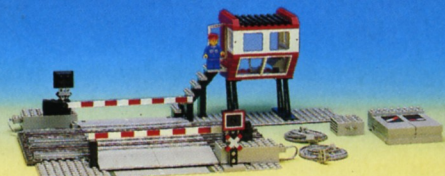

7866
Remote-controlled automatic level crossing.
When barriers are lowered the red light flashes.
Around **£44.00**