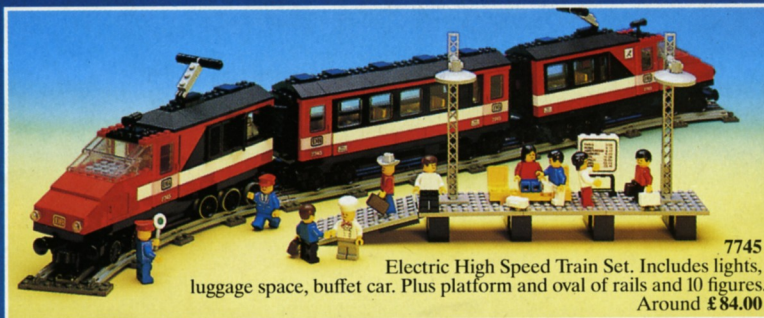

7745
Electric High Speed Train Set. Includes lights, luggage space, buffet car. Plus platform and oval of rails and 10 figures. Around £84.00

THE 12 VOLT
HIGH SPEED TRAIN
IS DEPARTING FROM
PLATFORM 3