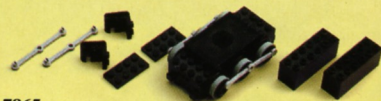

7865
Train motor, 12 Volt. Can be built into
trains without motor and battery trains.
Around **£17.00**