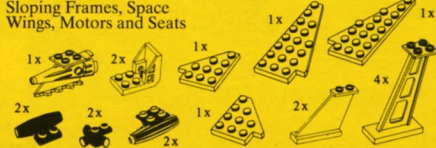

5174 £2.35
Wheels and Bearings

5180 £4.17
Runway: T-Junction and
Circle

5181 £4.17
Straight Runways

5182 £1.54
Hinges and Couplings