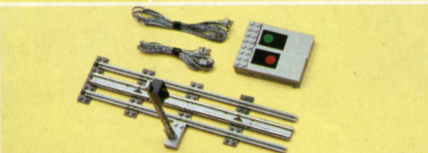

7813
Shell Waggon with figure.
Around **£10.00**

7860
Remote-controlled signal with isolating track.
Around **£18.00**

7817
Crane Waggon with working crane and removable roof.
Around **£15.00**

7835
Manually-controlled Level-crossing.
Around **£13.00**