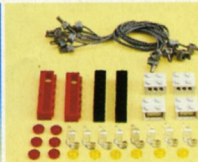

7861
Lighting set - 12 Volt. For locomotives and coaches.
Around **£8.00**