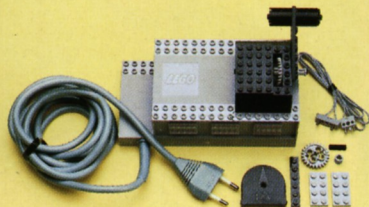

7864
12 Volt transformer/controller.
Around **£37.00**