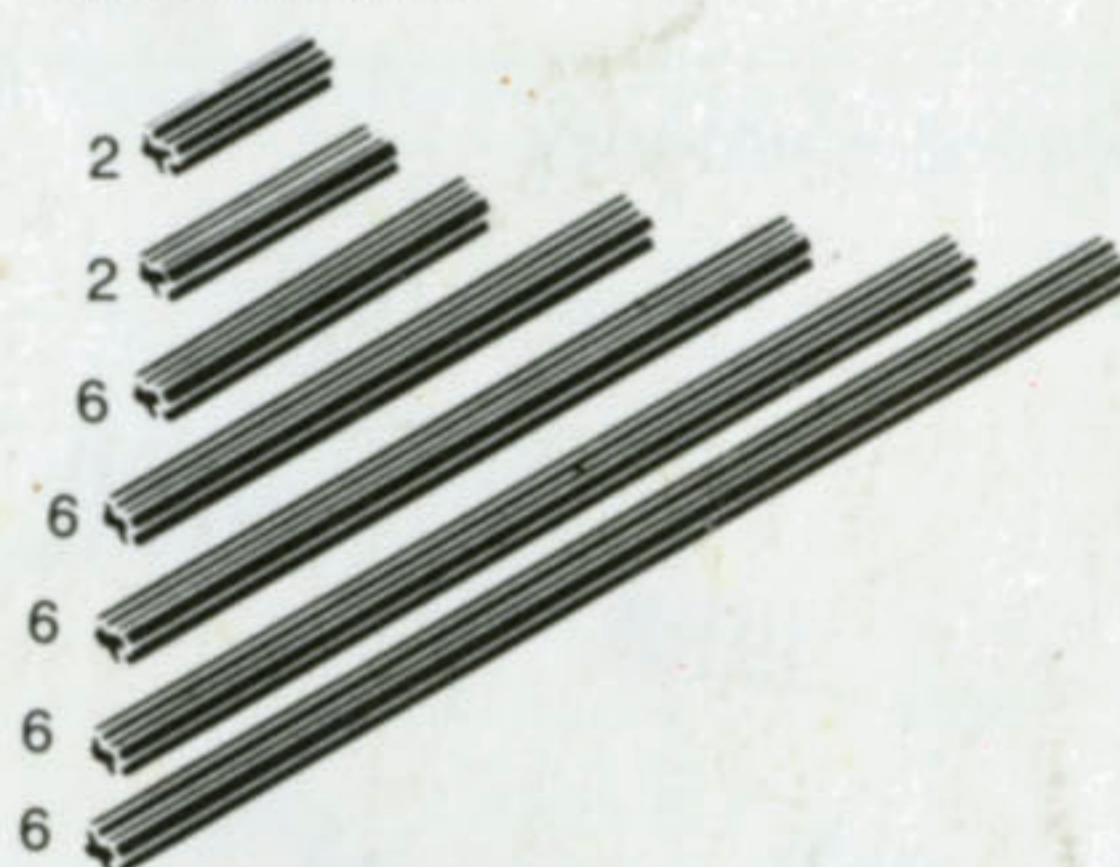

5231 Yellow Girder Beams & Plates \$2.75

5232 Blue Girder Beams & Plates \$2.75

5249 Red Girder Beams & Plates \$2.75

5239 Cross Axles \$3.25

5240 Large Tires & Wheels \$2.75

5241 Gear Wheel Assortment \$3.25