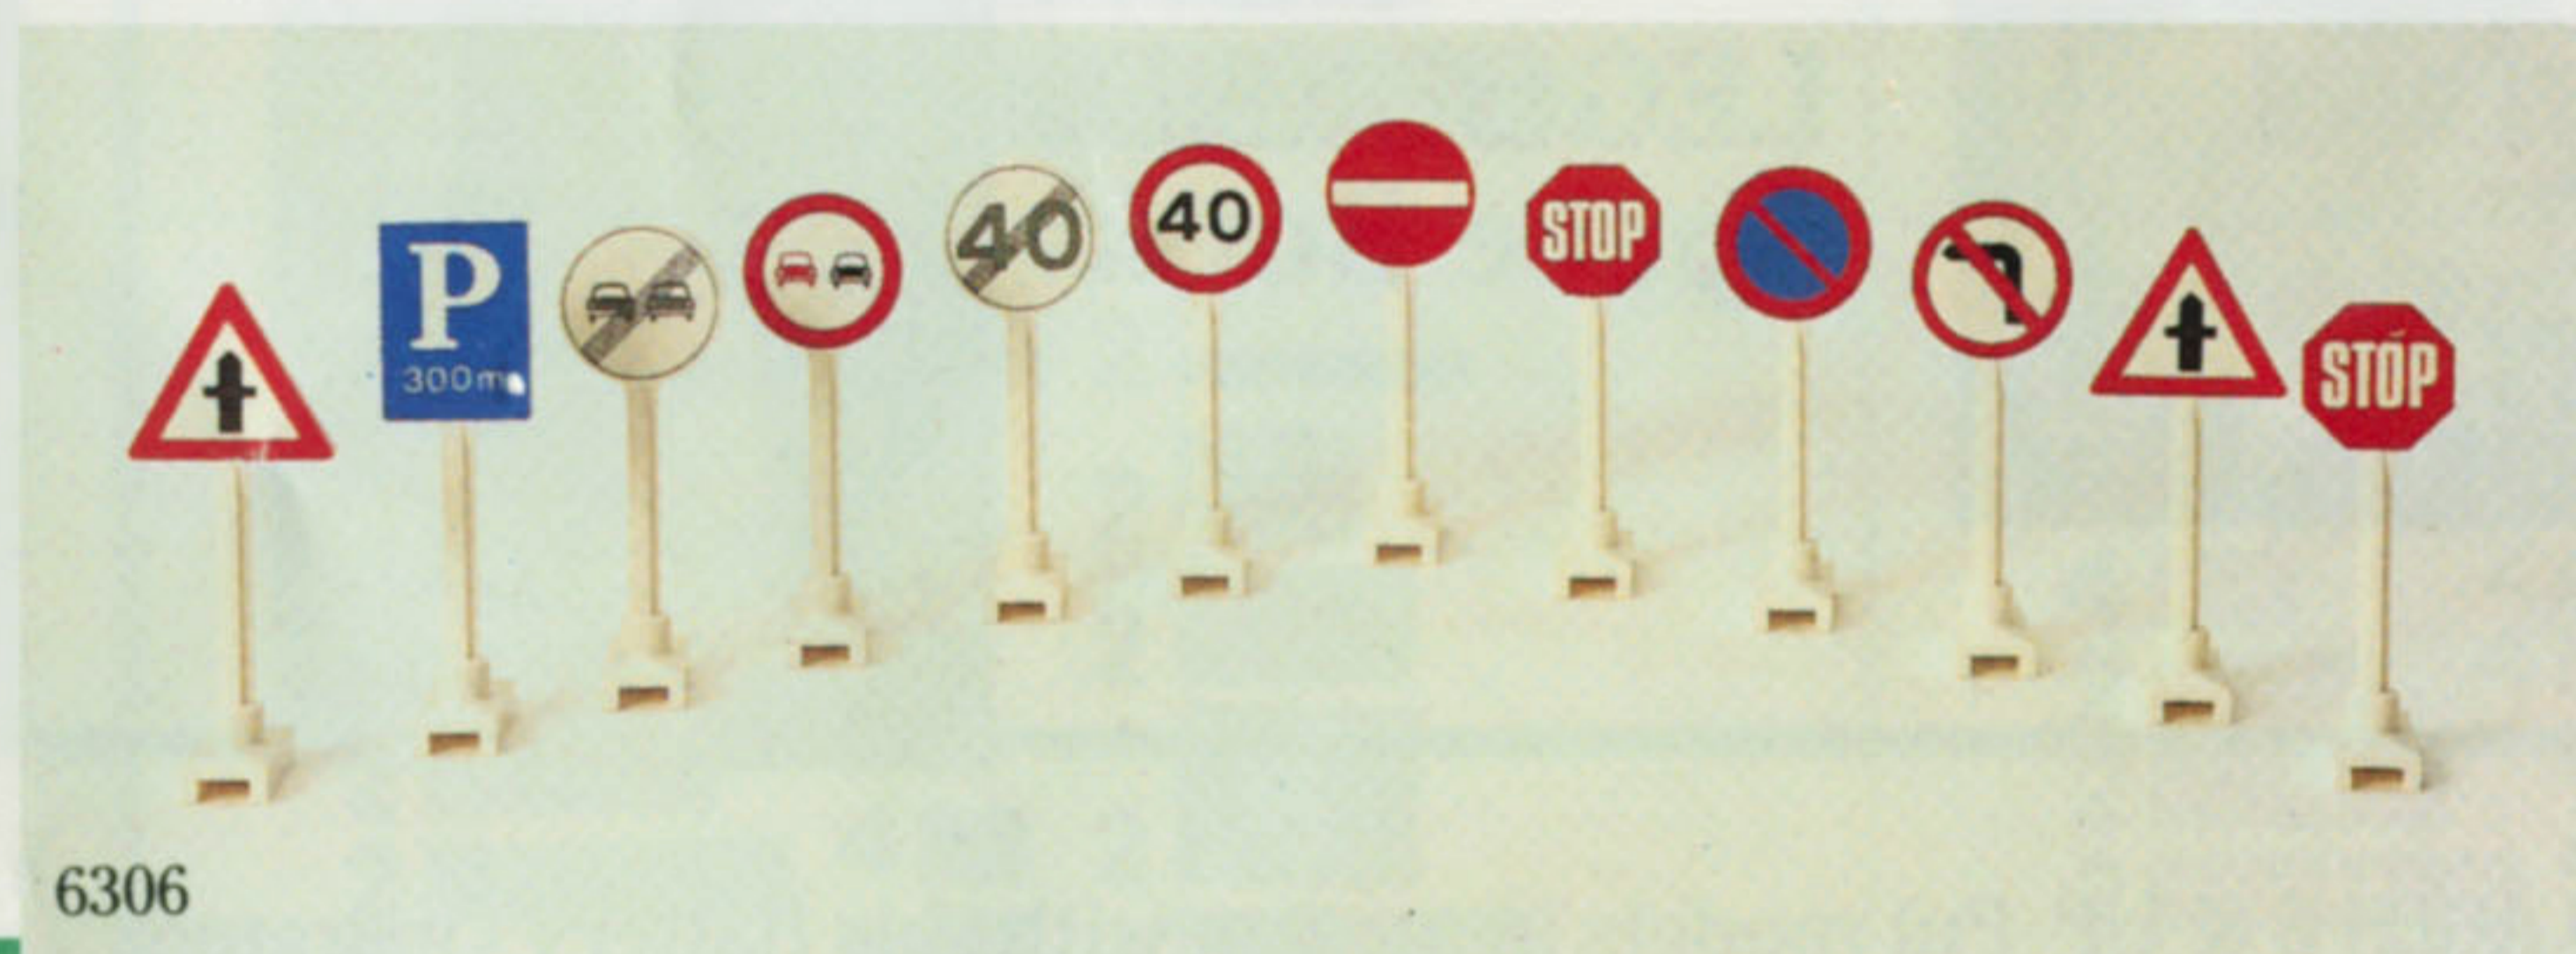

Building Accessories

LEGOLAND® Road Plates and Landing Plates AGES 6 & UP Road Plates and Landing Plates add an extra play dimension. A perfect way to combine your LEGOLAND Sets.

305 Crater	$6.50
454 Landing	$5.75
6311 Curved Road	$5.75
6313 Cross Road	$5.75
6310 T-Road	$5.75
6312 Straight Road	$5.75

6305 Trees & Flowers $3.75 AGES 6 & UP Landscape your LEGOLAND Town. 8 interlocking pieces.

NEW 6306 Road Signs $2.25 AGES 6 & UP Just like a real town! Add stop signs, parking signs, and more. 12 interlocking pieces.

P-1 LEGO Space Shuttle Poster $5.50 A replica of the Space Ship Columbia. Full-color poster (19" x 25").

200 Idea Book $2.25 AGES 5 & UP Contains 52 pages of exciting new building ideas for LEGO® Basic and LEGOLAND® Sets.