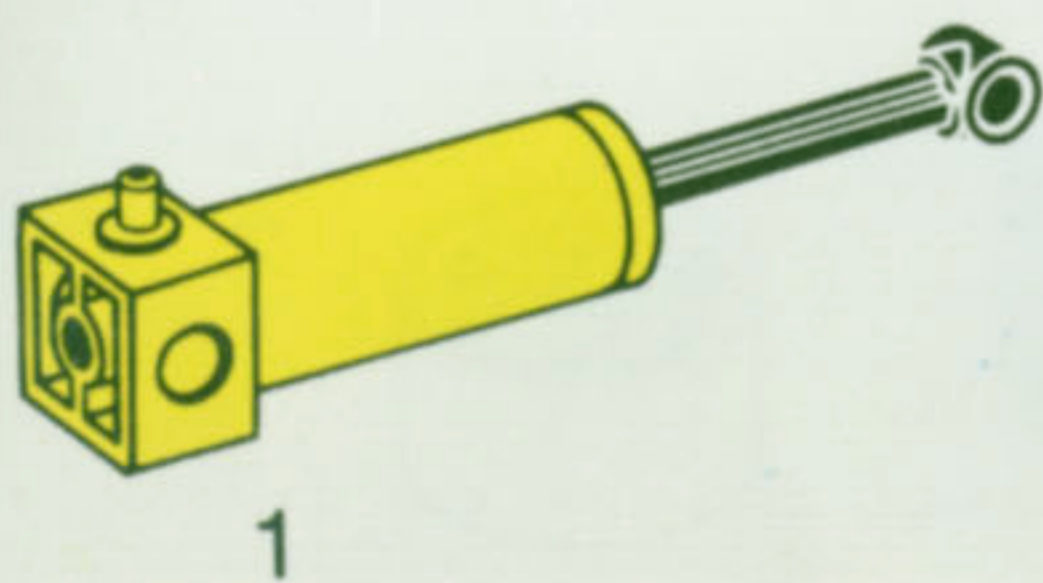

# Technic

AGES 7-16

5102 Pneumatic Tubes

\$2.00

5103 Pneumatic Pump

\$2.00

5104 Pneumatic Cylinder \$2.00

5105 Pneumatic Cylinder \$2.50