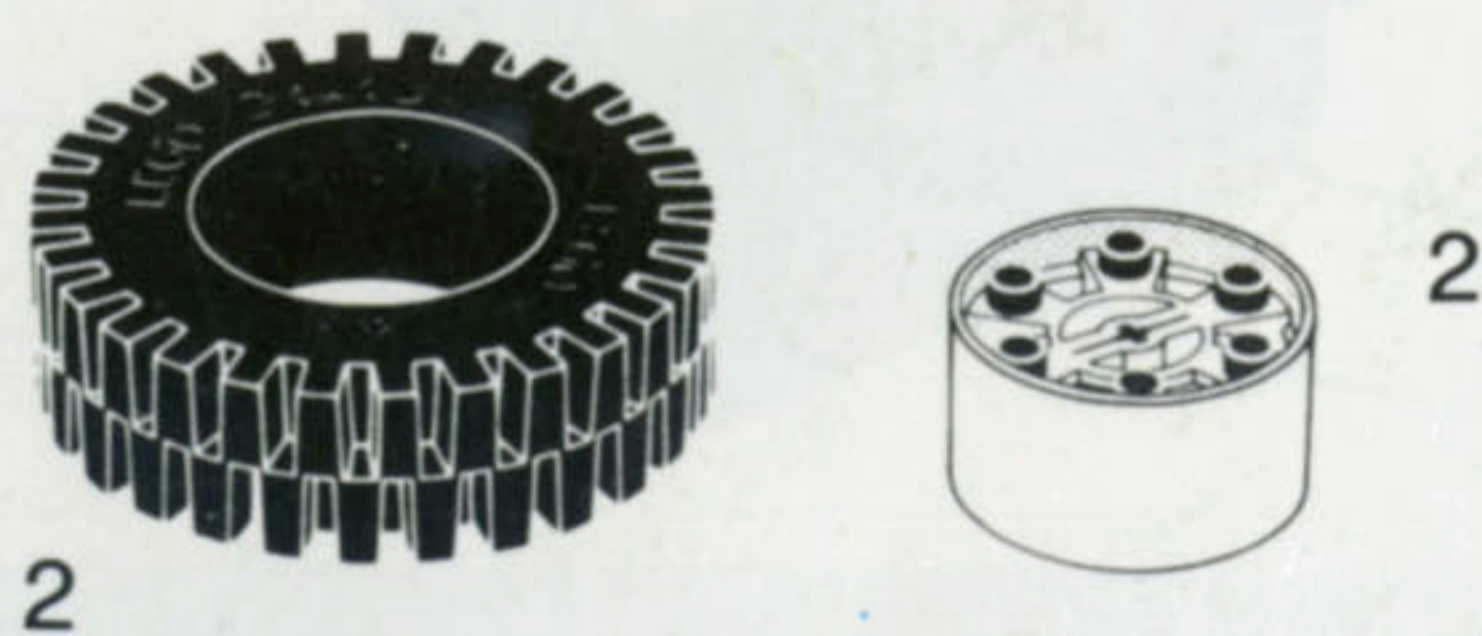

5242 Differential Gear Housing \$3.50

5243 Technic Chainlinks \$3.50

5244 Bulldozer Chainlinks \$3.00

5246 X-Large Tires & Hubs \$4.75

5247 Toggle Joints \$3.00

5251 Shock Absorbers \$3.50

The number next to each element indicates the quantity in the package.