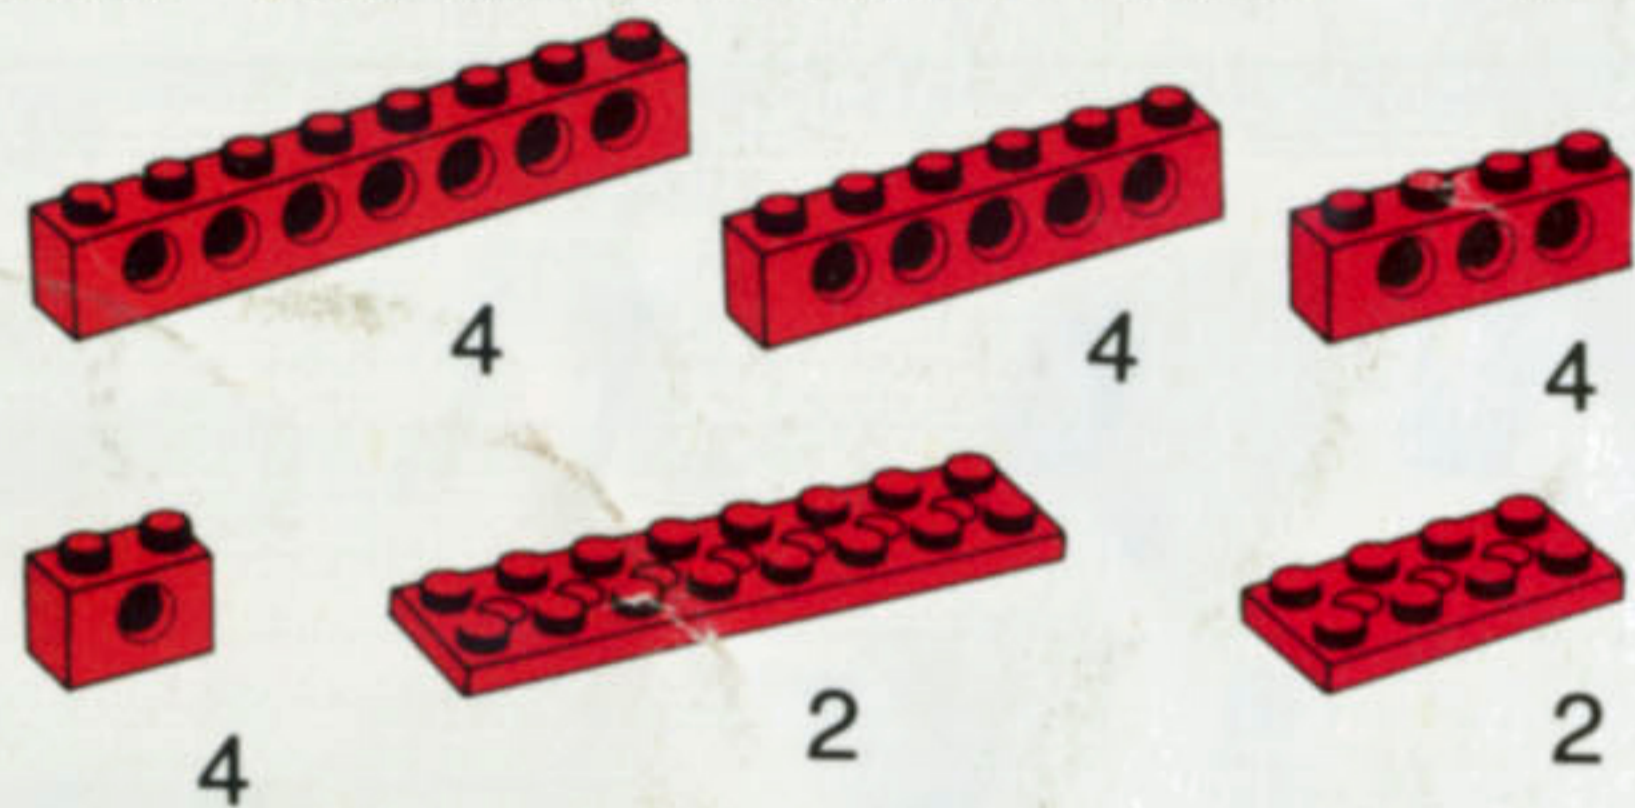

5231 Yellow Girder Beams & Plates \$2.75

5232 Blue Girder Beams & Plates \$2.75

5249 Red Girder Beams & Plates \$2.75

5239 Cross Axles \$3.25

5240 Large Tires & Wheels \$2.75

5241 Gear Wheel Assortment \$3.25