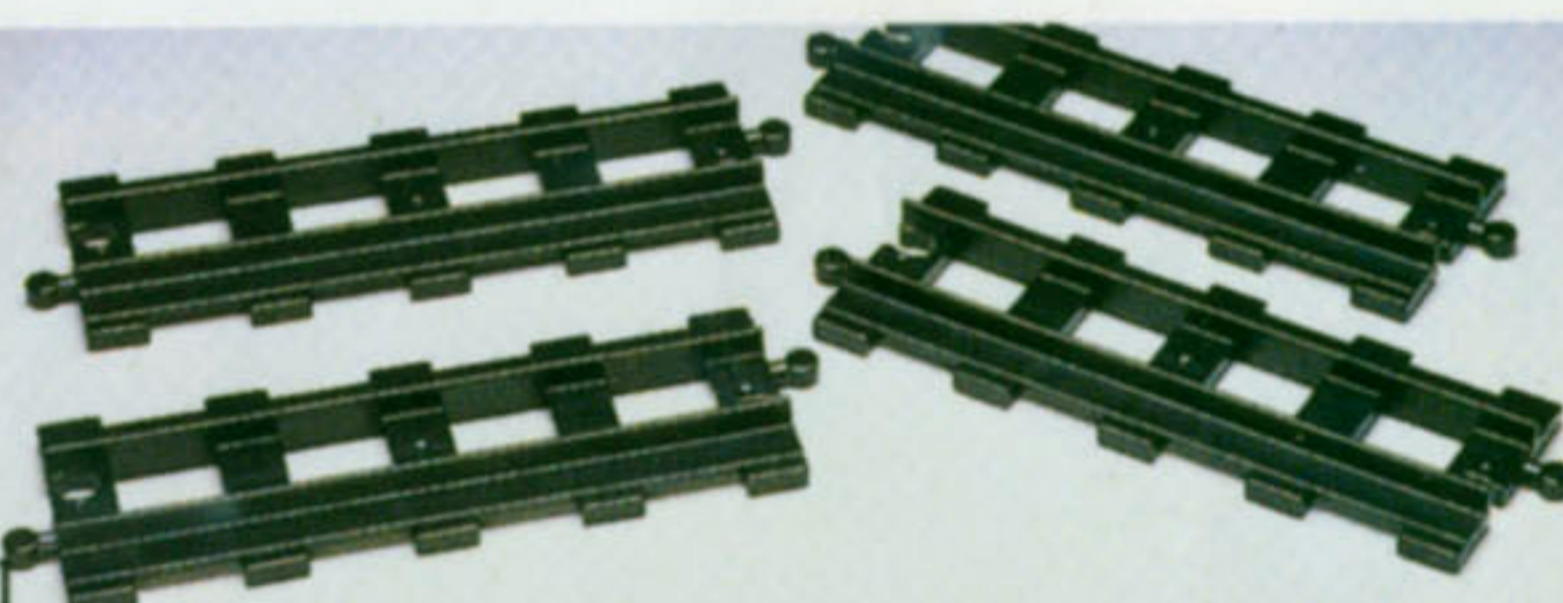

2305

1000

1014

2717

2713

2711

2712

2305 DUPLO® Building Plate $10.00 AGES 2-5 A large 15" × 15" durable platform is the perfect base for your child to build on with DUPLO blocks and Mosaic Sets. Shipped UPS.

DUPLO TRAIN TRACKS AGES 2-5 There's even more fun with DUPLO Train Sets (available in retail stores) when you add extra packages of train tracks.

2717 DUPLO Points $7.60 2 sets of points and eight 2" rails.

2713 DUPLO Bridge $10.80 5 elements build a bridge 36" long.

2711 DUPLO Track $4.00 4 straight track sections, each 7" long.

2712 DUPLO Track $4.00 4 curved track sections, each 7" long.

DUPLO MOSAIC SETS AGES 3 and up Creative, educational puzzles for boys and girls. Learn to identify colors and shapes. Create patterns and designs.

1000 Mosaic Set $56.00 Contains 190 pieces in 5 colors and 8 classic geometric designs. Includes 12 building idea cards featuring over 24 different puzzles and designs—flowers, trees, a train, a clown, and more. Or create an original design! Intended for use with the DUPLO Building Plate (#2305), sold separately. Shipped UPS.

1014 Mosaic Set $35.00 Includes four 7.5" × 3.7" baseplates and 72 mosaic pieces to complete four animal family puzzles. An instruction card is included for each animal family.