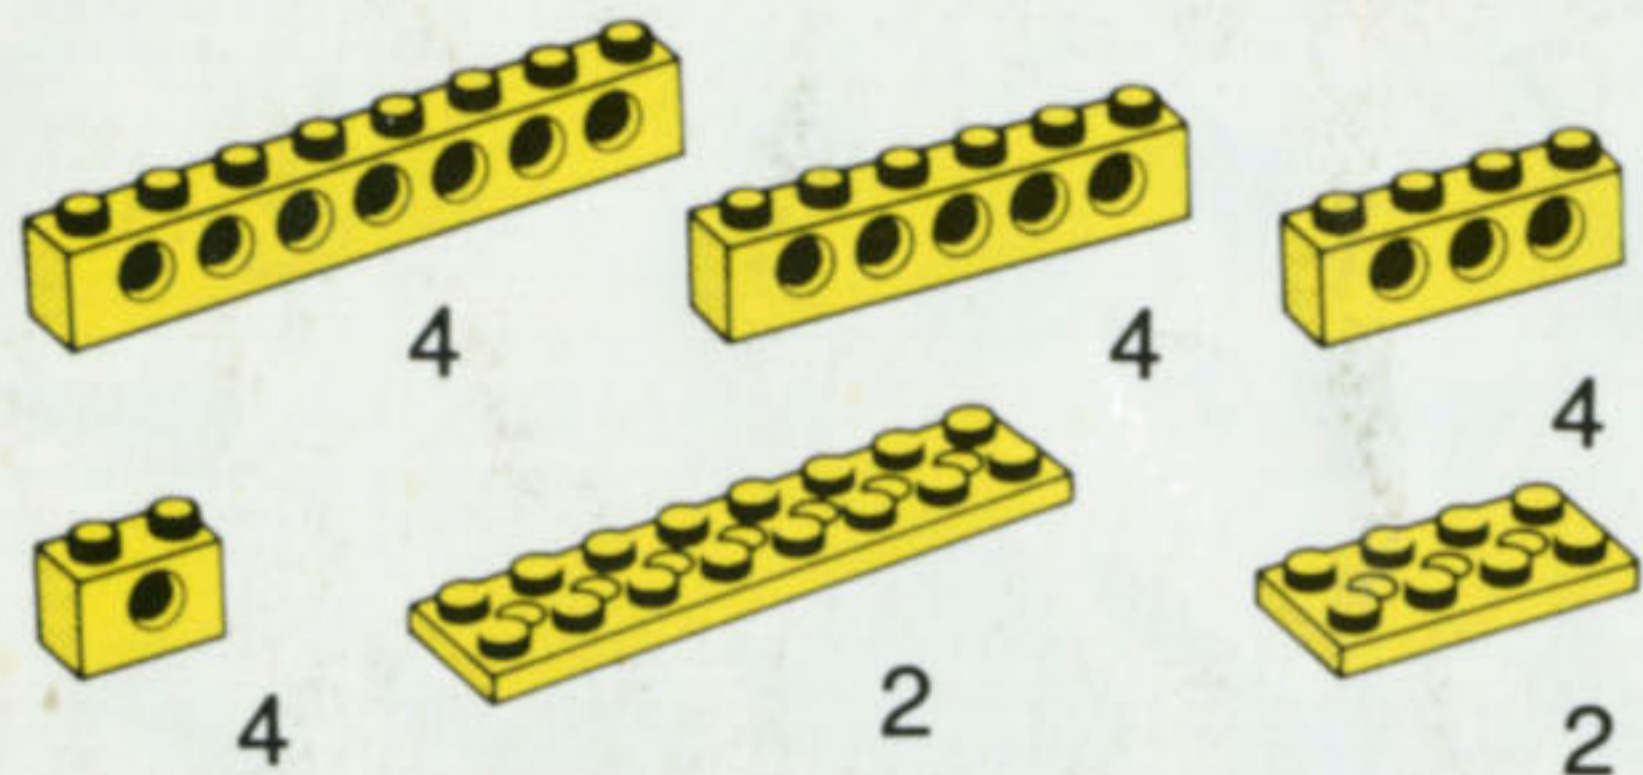

5231 Yellow Girder Beams & Plates \$2.75

5232 Blue Girder Beams & Plates \$2.75

5249 Red Girder Beams & Plates \$2.75

5239 Cross Axles \$3.25

5240 Large Tires & Wheels \$2.75

5241 Gear Wheel Assortment \$3.25