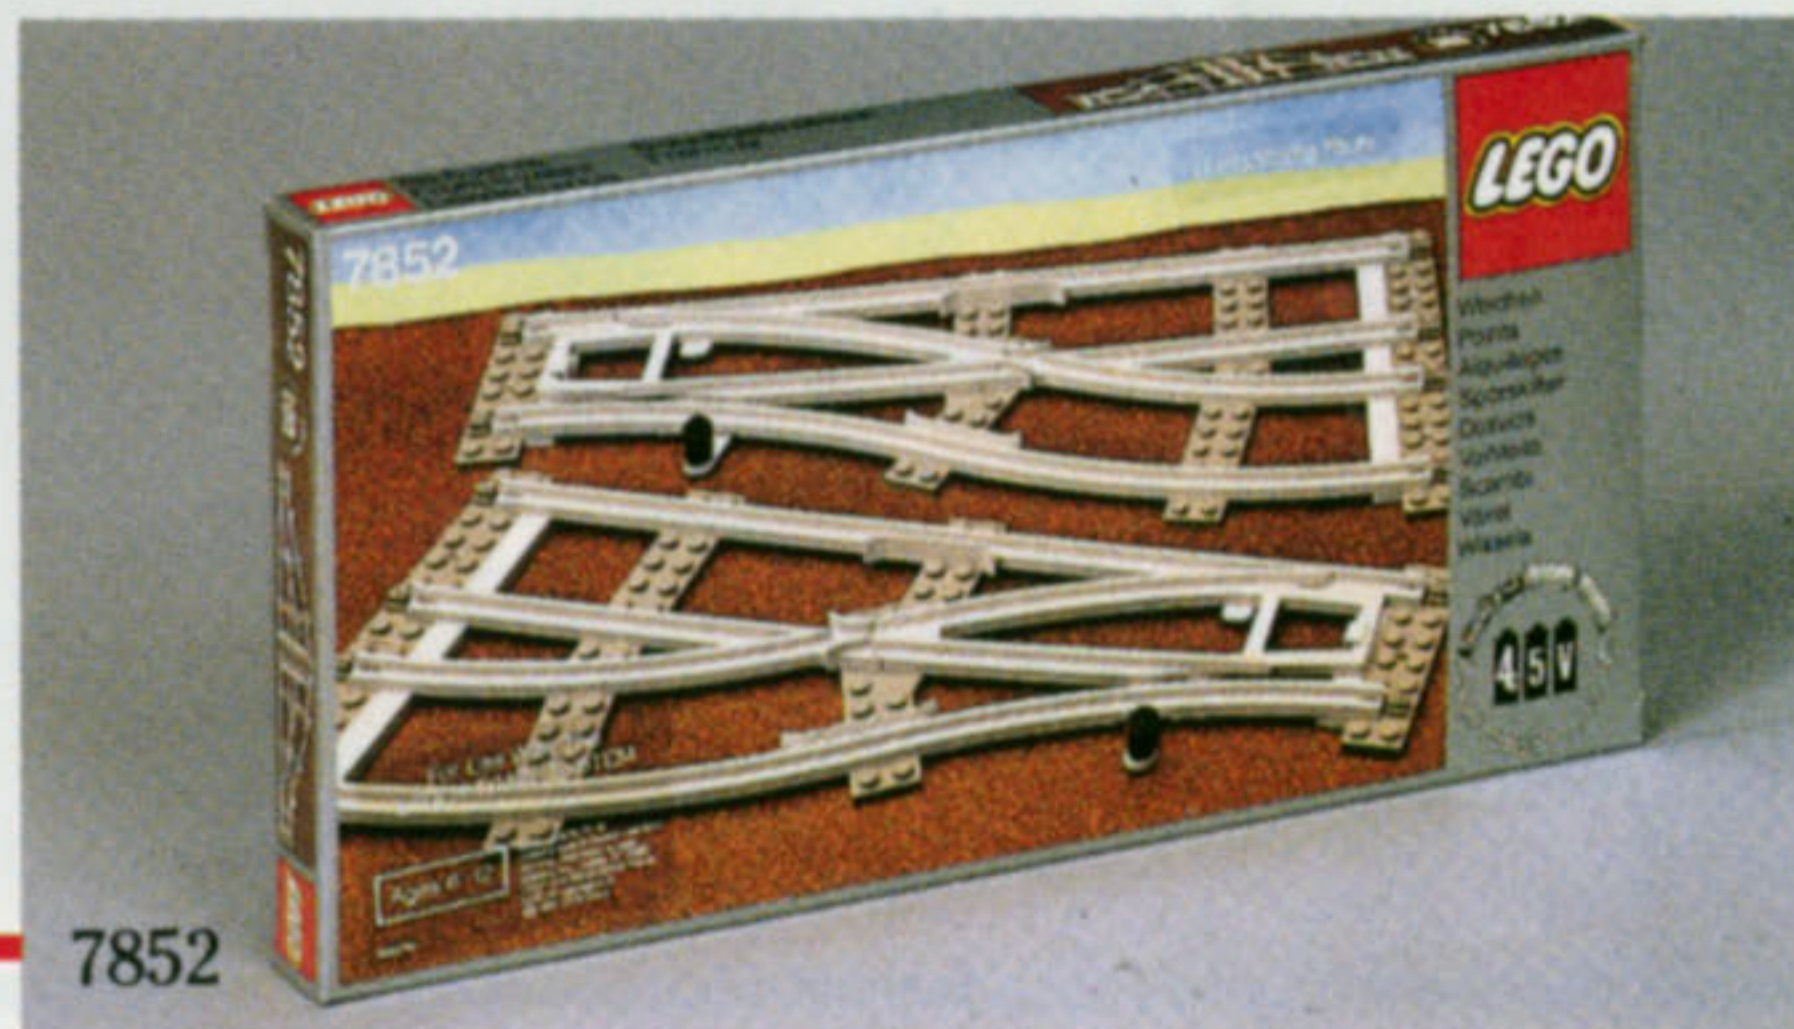

**7850 Straight Rails \$7.00 AGES 6-12** Eight straight track sections, each 5" long.

7722

7839

7823

7851

7852

**7722 Battery Train Set \$68.50** AGES 6-12 A sleek engine, 3 rail cars, loading platform, forklift truck, signal crossing, 3 mini-figures and enough track to make a 37" x 27" oval layout. Includes instructions for main and alternate model. Requires 3 "C" batteries (not included). 476 interlocking pieces. Shipped UPS.

**NEW 7839 Car Transport \$35.25** AGES 8-12 Features a control tower, loading platform with ramp, auto, flatbed rail car, and 2 mini-figures. A section of the platform can be moved so that the auto can "drive" directly on to the rail car. 331 interlocking pieces. Shipped UPS.