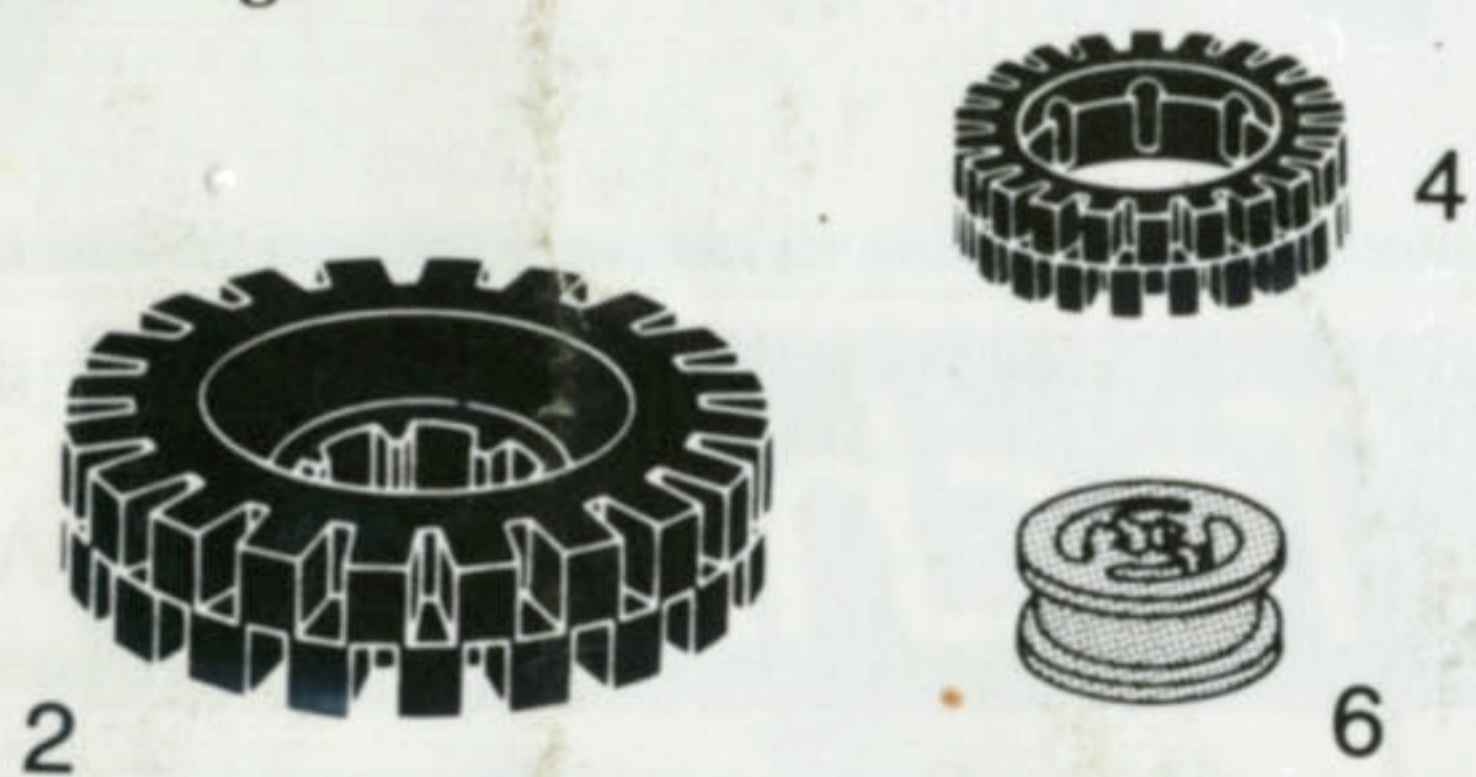

5231 Yellow Girder Beams & Plates \$2.75

5232 Blue Girder Beams & Plates \$2.75

5249 Red Girder Beams & Plates \$2.75

5239 Cross Axles \$3.25

5240 Large Tires & Wheels \$2.75

5241 Gear Wheel Assortment \$3.25