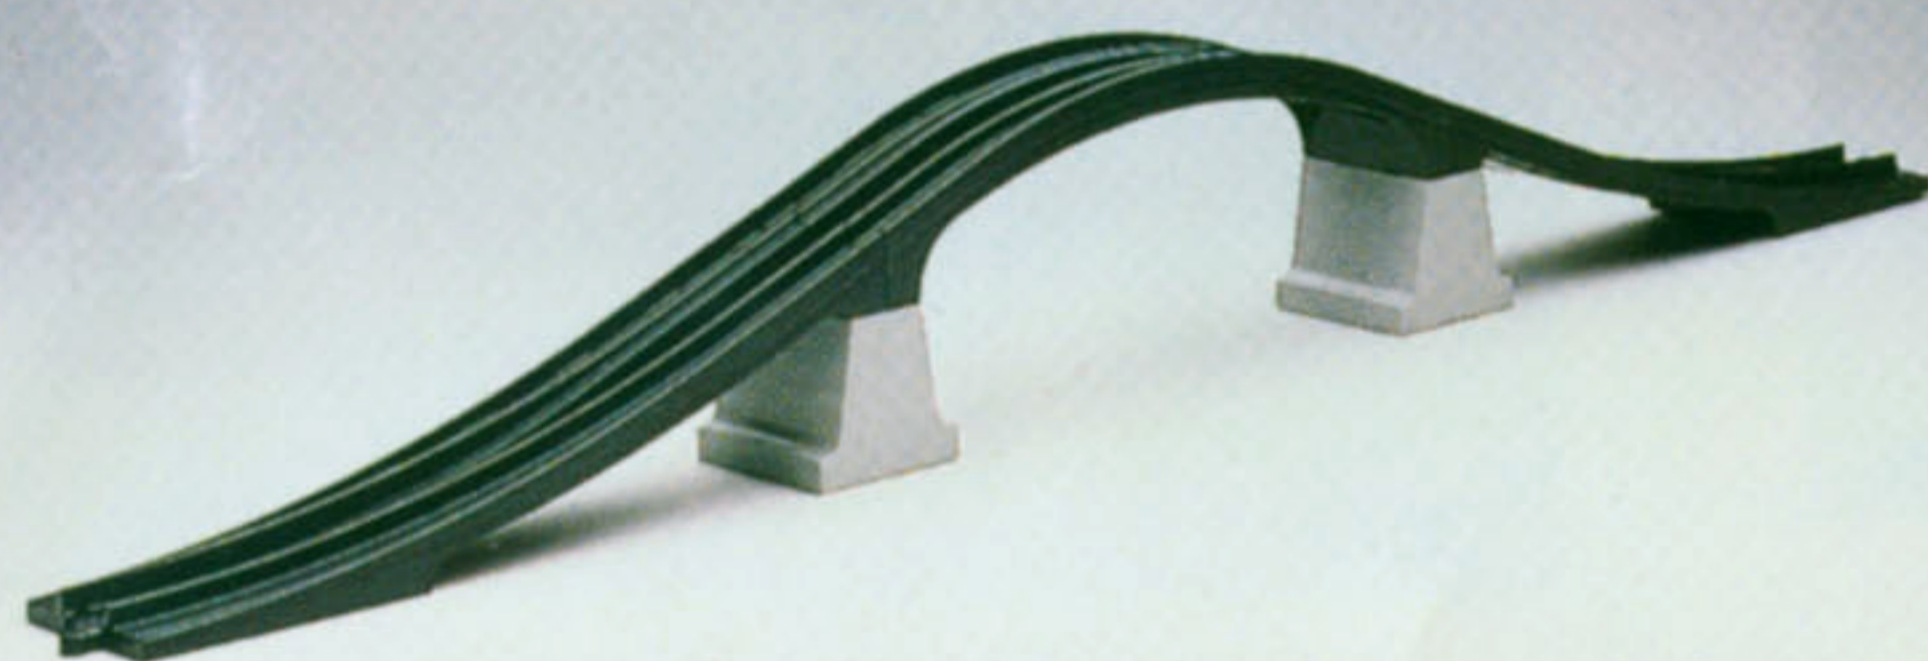

2305

1000

1014

2717

2713

2711

2712

2305 DUPLO® Building Plate $10.00 AGES 2-5 A large 15" × 15" durable platform is the perfect base for your child to build on with DUPLO blocks and Mosaic Sets. Shipped UPS.

DUPLO TRAIN TRACKS AGES 2-5 There's even more fun with DUPLO Train Sets (available in retail stores) when you add extra packages of train tracks.

2717 DUPLO Points $7.60 2 sets of points and eight 2" rails.

2713 DUPLO Bridge $10.80 5 elements build a bridge 36" long.

2711 DUPLO Track $4.00 4 straight track sections, each 7" long.

2712 DUPLO Track $4.00 4 curved track sections, each 7" long.

DUPLO MOSAIC SETS AGES 3 and up Creative, educational puzzles for boys and girls. Learn to identify colors and shapes. Create patterns and designs.

1000 Mosaic Set $56.00 Contains 190 pieces in 5 colors and 8 classic geometric designs. Includes 12 building idea cards featuring over 24 different puzzles and designs—flowers, trees, a train, a clown, and more. Or create an original design! Intended for use with the DUPLO Building Plate (#2305), sold separately. Shipped UPS.

1014 Mosaic Set $35.00 Includes four 7.5" × 3.7" baseplates and 72 mosaic pieces to complete four animal family puzzles. An instruction card is included for each animal family.