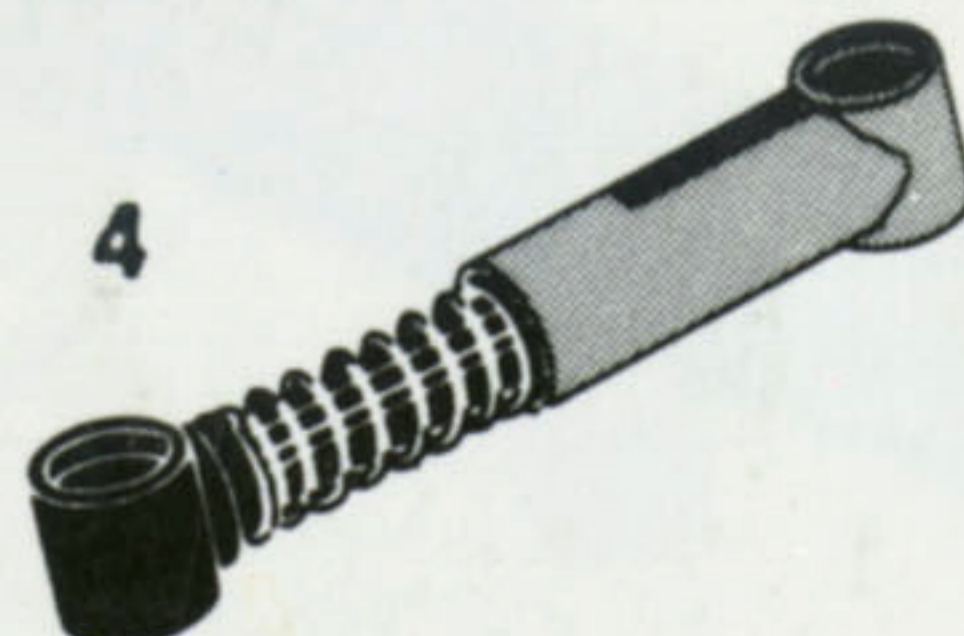

5242 Differential Gear Housing \$3.50

5243 Technic Chainlinks \$3.50

5244 Bulldozer Chainlinks \$3.00

5246 X-Large Tires & Hubs \$4.75

5247 Toggle Joints \$3.00

5251 Shock Absorbers \$3.50

The number next to each element indicates the quantity in the package.