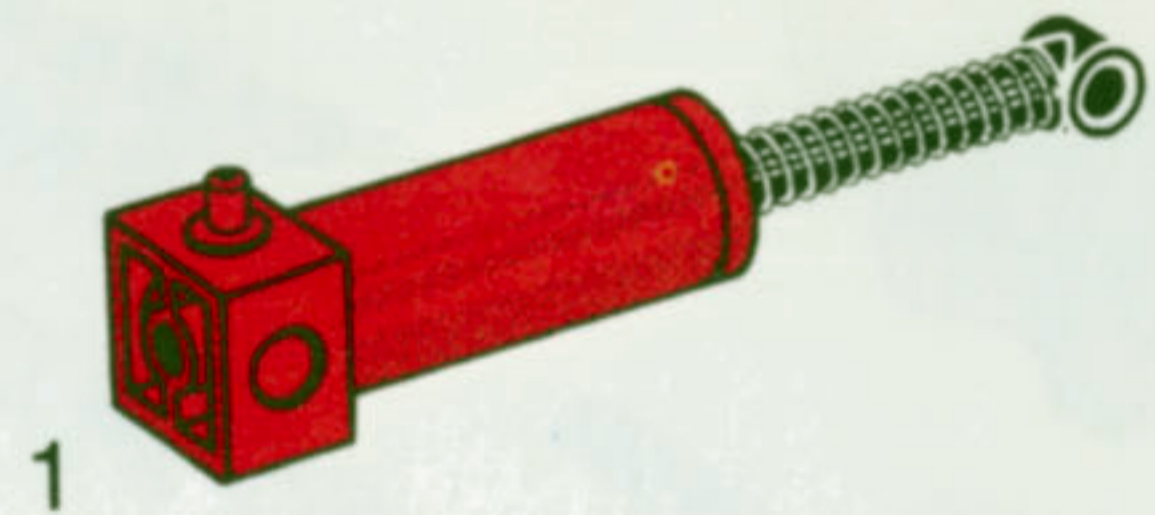

# Technic

AGES 7-16

5102 Pneumatic Tubes

\$2.00

5103 Pneumatic Pump

\$2.00

5104 Pneumatic Cylinder \$2.00

5105 Pneumatic Cylinder \$2.50