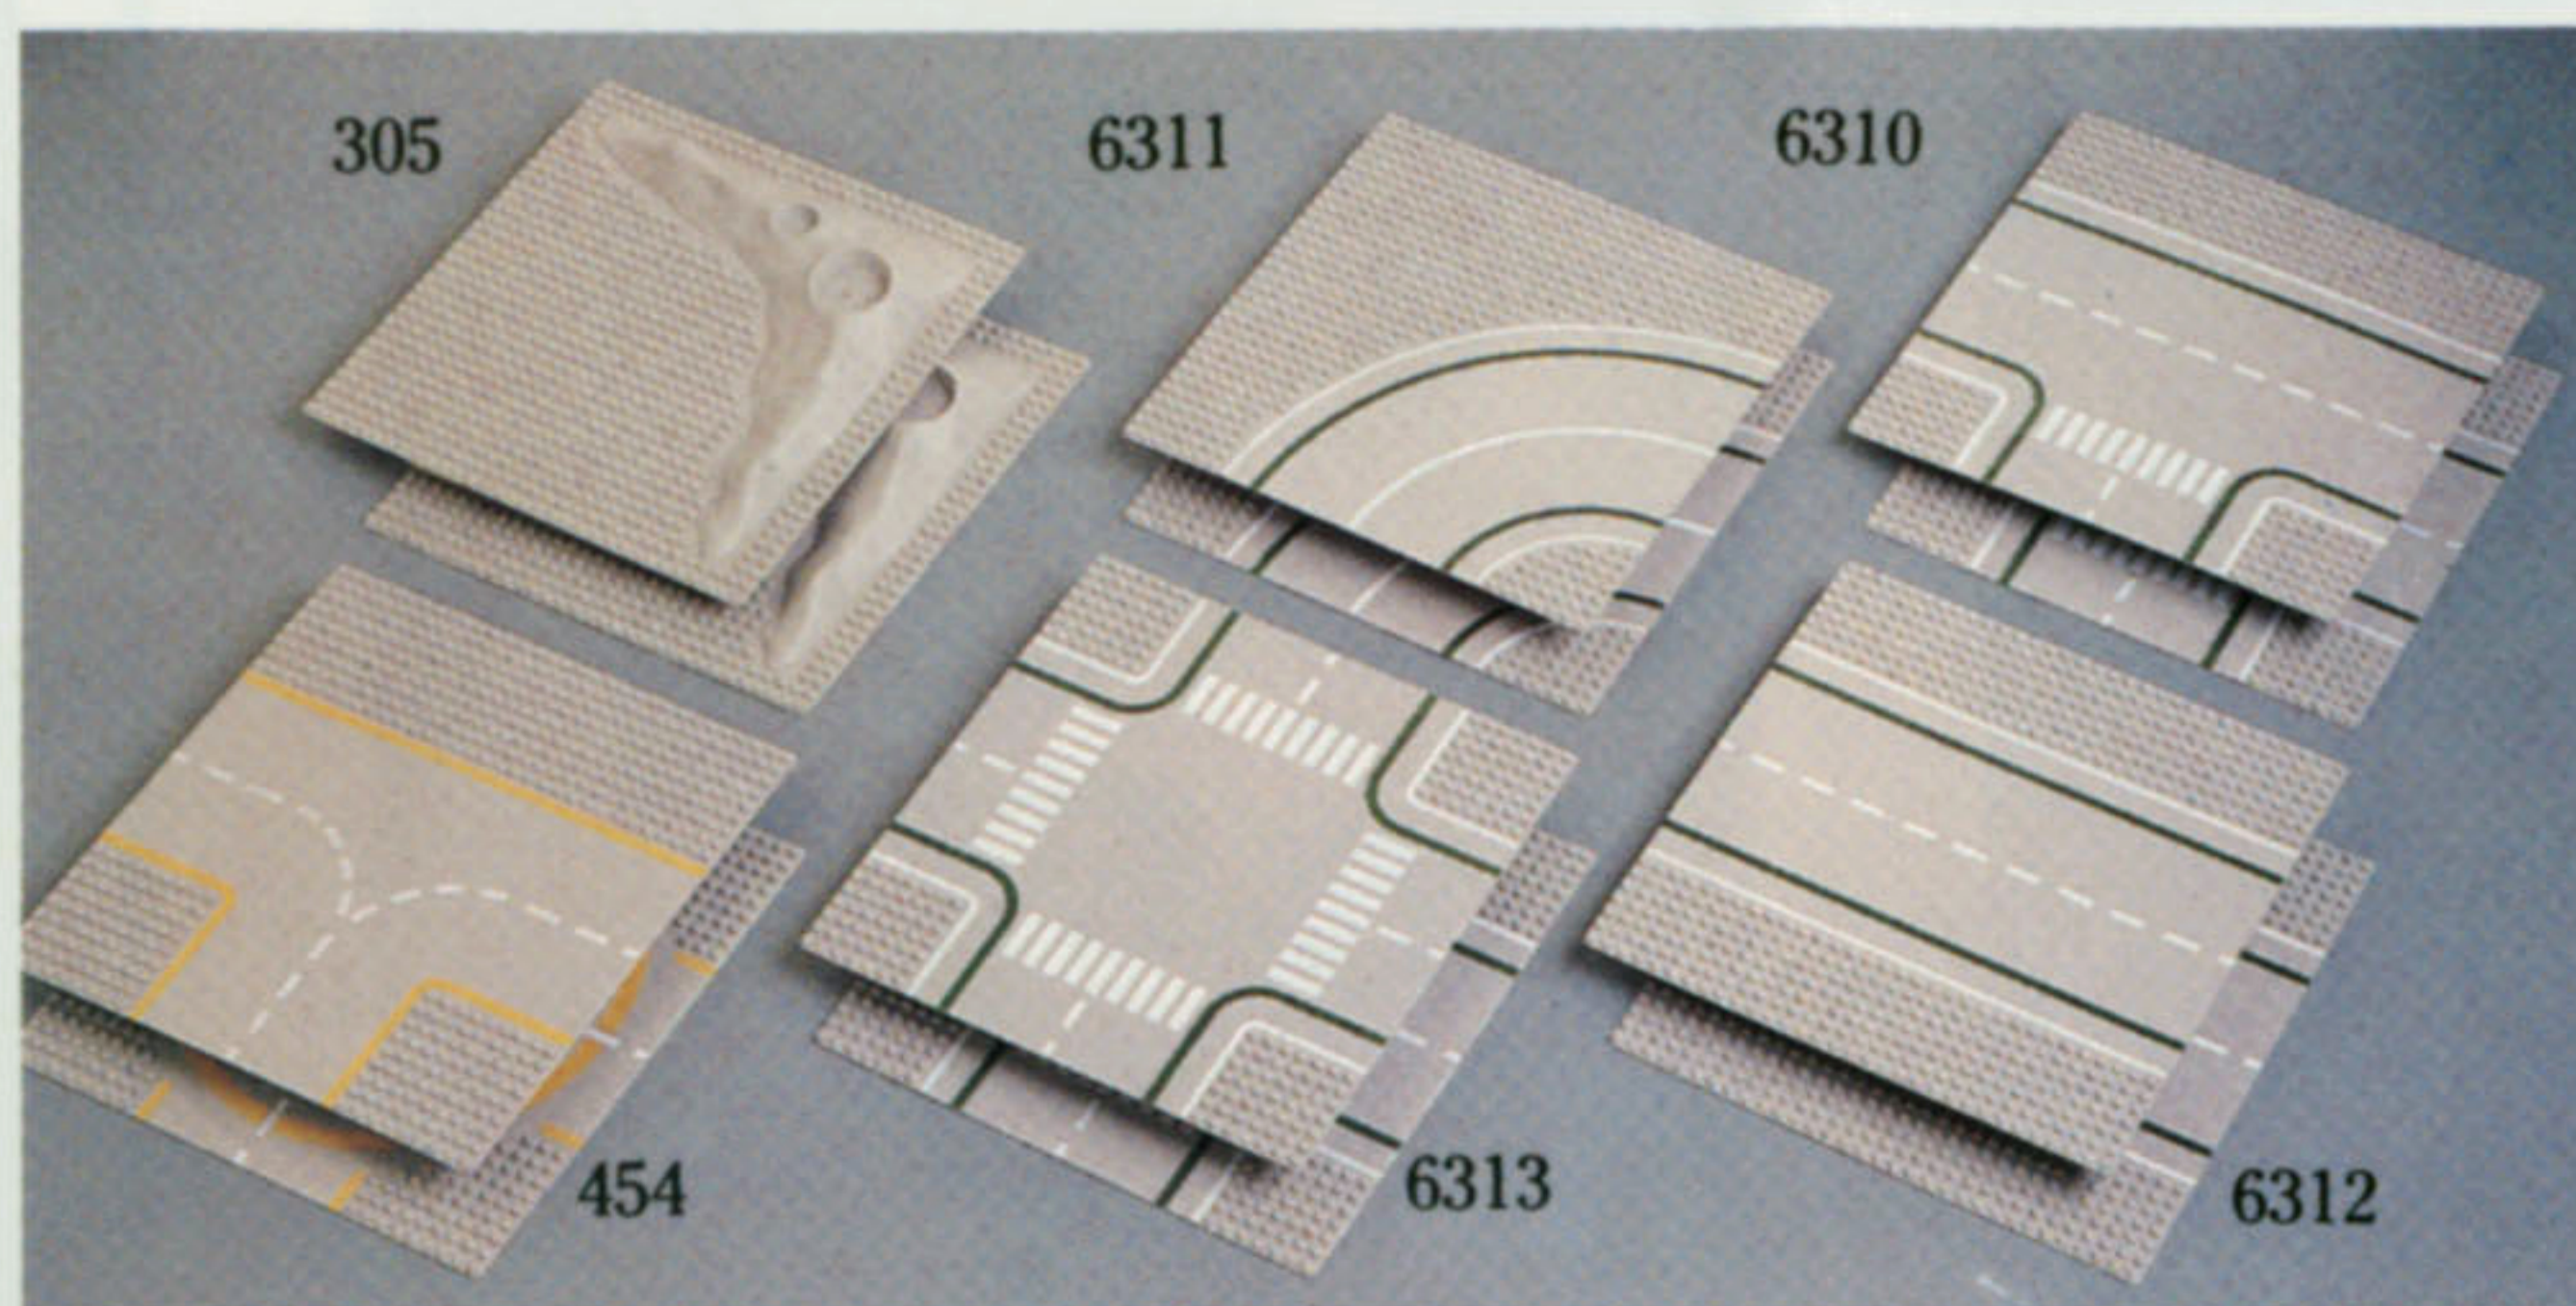

Building Accessories

LEGOLAND® Road Plates and Landing Plates AGES 6 & UP Road Plates and Landing Plates add an extra play dimension. A perfect way to combine your LEGOLAND Sets.

305 Crater	$6.50
454 Landing	$5.75
6311 Curved Road	$5.75
6313 Cross Road	$5.75
6310 T-Road	$5.75
6312 Straight Road	$5.75

6305 Trees & Flowers $3.75 AGES 6 & UP Landscape your LEGOLAND Town. 8 interlocking pieces.

NEW 6306 Road Signs $2.25 AGES 6 & UP Just like a real town! Add stop signs, parking signs, and more. 12 interlocking pieces.

P-1 LEGO Space Shuttle Poster $5.50 A replica of the Space Ship Columbia. Full-color poster (19" x 25").

200 Idea Book $2.25 AGES 5 & UP Contains 52 pages of exciting new building ideas for LEGO® Basic and LEGOLAND® Sets.