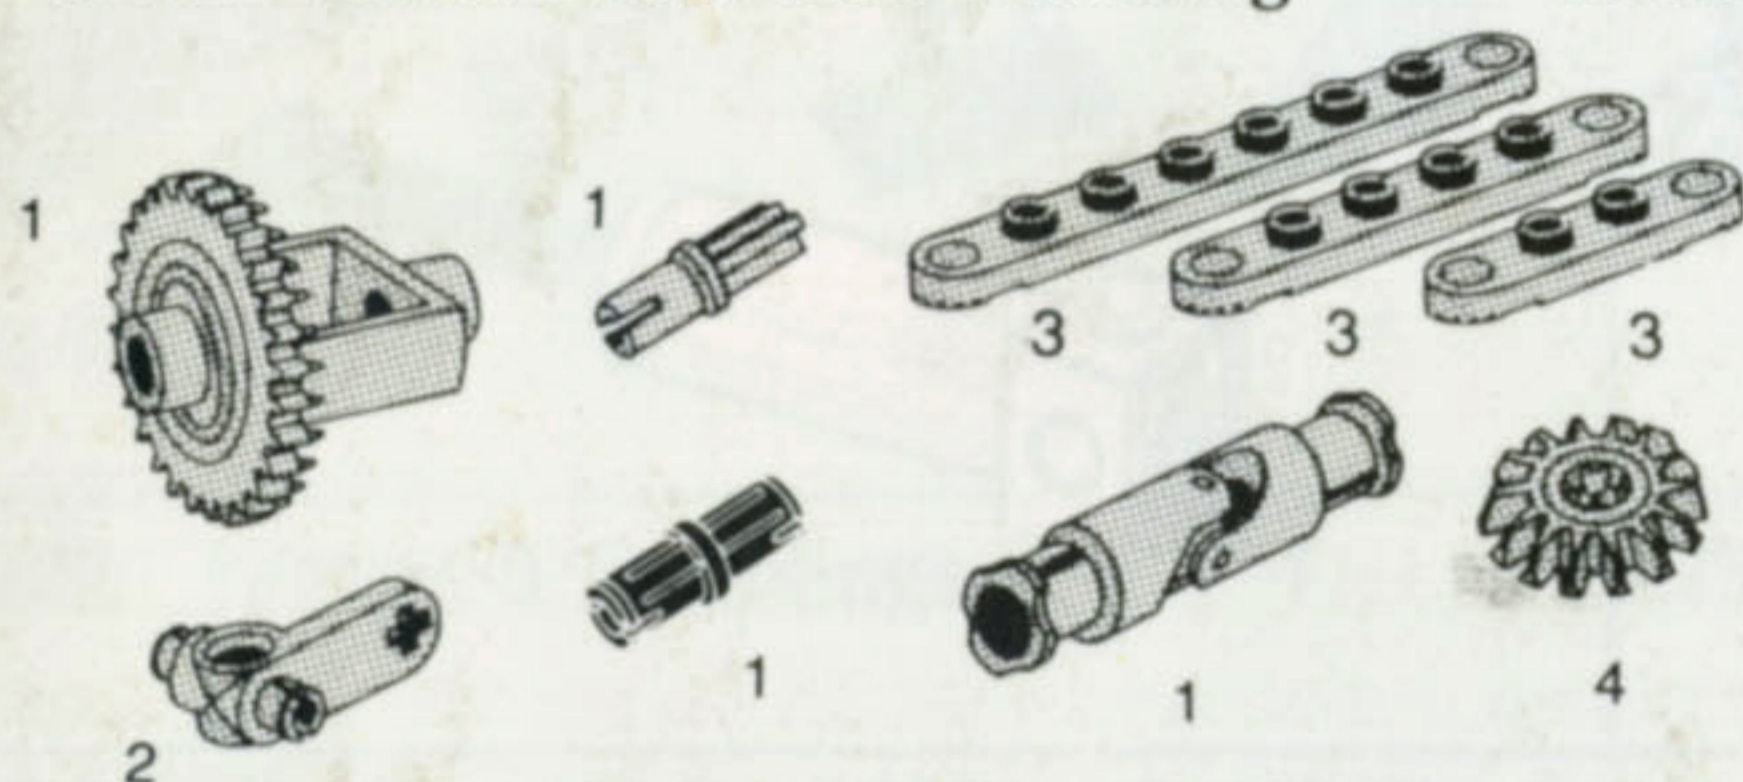

5242 Differential Gear Housing $3.50

5243 Technic Chainlinks $3.50

5244 Bulldozer Chainlinks $3.00

5246 X-Large Tires & Hubs $4.75