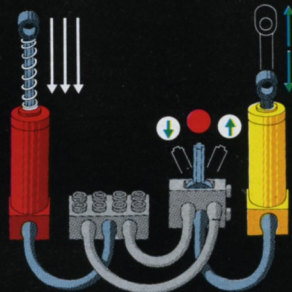

4015
Freighter

4005
Tug Boat

4025
Fire Boat

Ages 6-12

Boats

LEGO® Boats - Really Float!

There's a Tug Boat for towing, a Freighter for transporting cargo and a Fireboat prepared for emergencies. Perfect for playing with in the tub, pool or with your LEGOLAND® Sets! Chart your course for fun and action with LEGO® Boats!

Building Sets

Ages 7-14

Technic

Exciting Building Sets with Technical Realism!

These are versatile and challenging LEGO® Building Sets with the added dimension of technically authentic pieces

that bring real live action to all the models built. The new 8055 even includes a motor which adds realistic movement to your models!

Pneumatic Air Powered

The power of air pressure enables all models built with the 8040 Building Set to perform real life action, such as lifting, pulling and picking things up! Just connect the pump to your model, push on the pump to build the air pressure and then flip the switch and start the action!