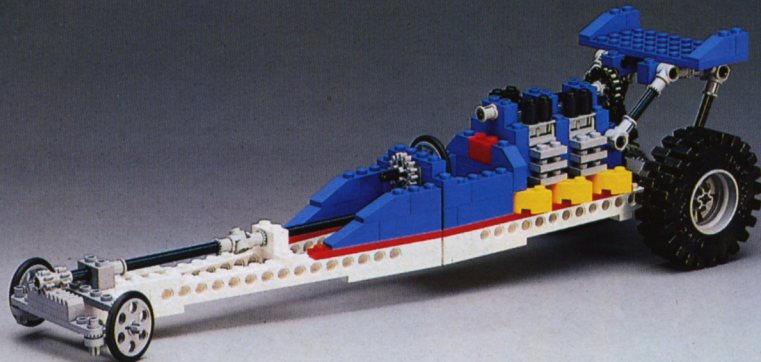

Pneumatic Air Powered

The power of air pressure enables all models built with the 8040 Building Set to perform real life action, such as lifting, pulling and picking things up! Just connect the pump to your model, push on the pump to build the air pressure and then flip the switch and start the action!

New!

8841
Desert Racer

8842
Go-Cart (Available May 1, 1986)

8847
Dragster

Ages 7-14

Technic

Impressive Models with Realistic Performance!

Race car models for the experienced builder - specially designed technical pieces enable them to perform like the real thing! Just add the 8700 power pack to motorize them!