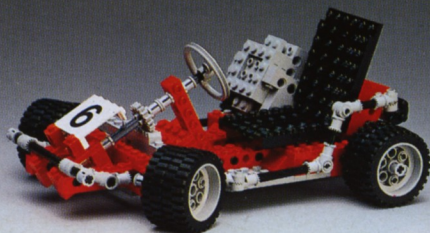

Pneumatic Air Powered

The power of air pressure enables all models built with the 8040 Building Set to perform real life action, such as lifting, pulling and picking things up! Just connect the pump to your model, push on the pump to build the air pressure and then flip the switch and start the action!

New!

8841
Desert Racer

8842
Go-Cart (Available May 1, 1986)

8847
Dragster

Ages 7-14

Technic

Impressive Models with Realistic Performance!

Race car models for the experienced builder - specially designed technical pieces enable them to perform like the real thing! Just add the 8700 power pack to motorize them!