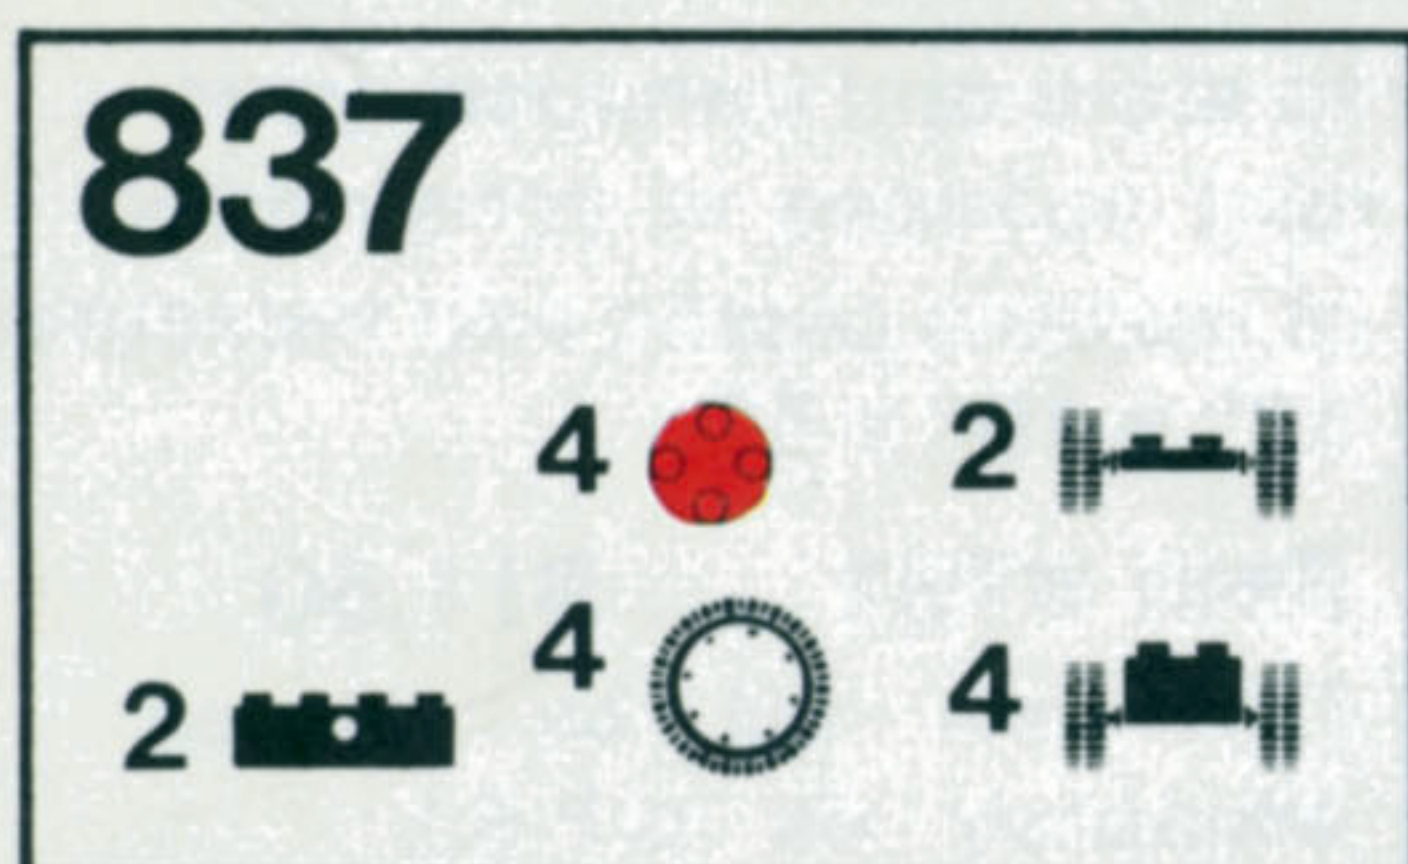

WHEELS/AXLE BRICKS .. $4.50