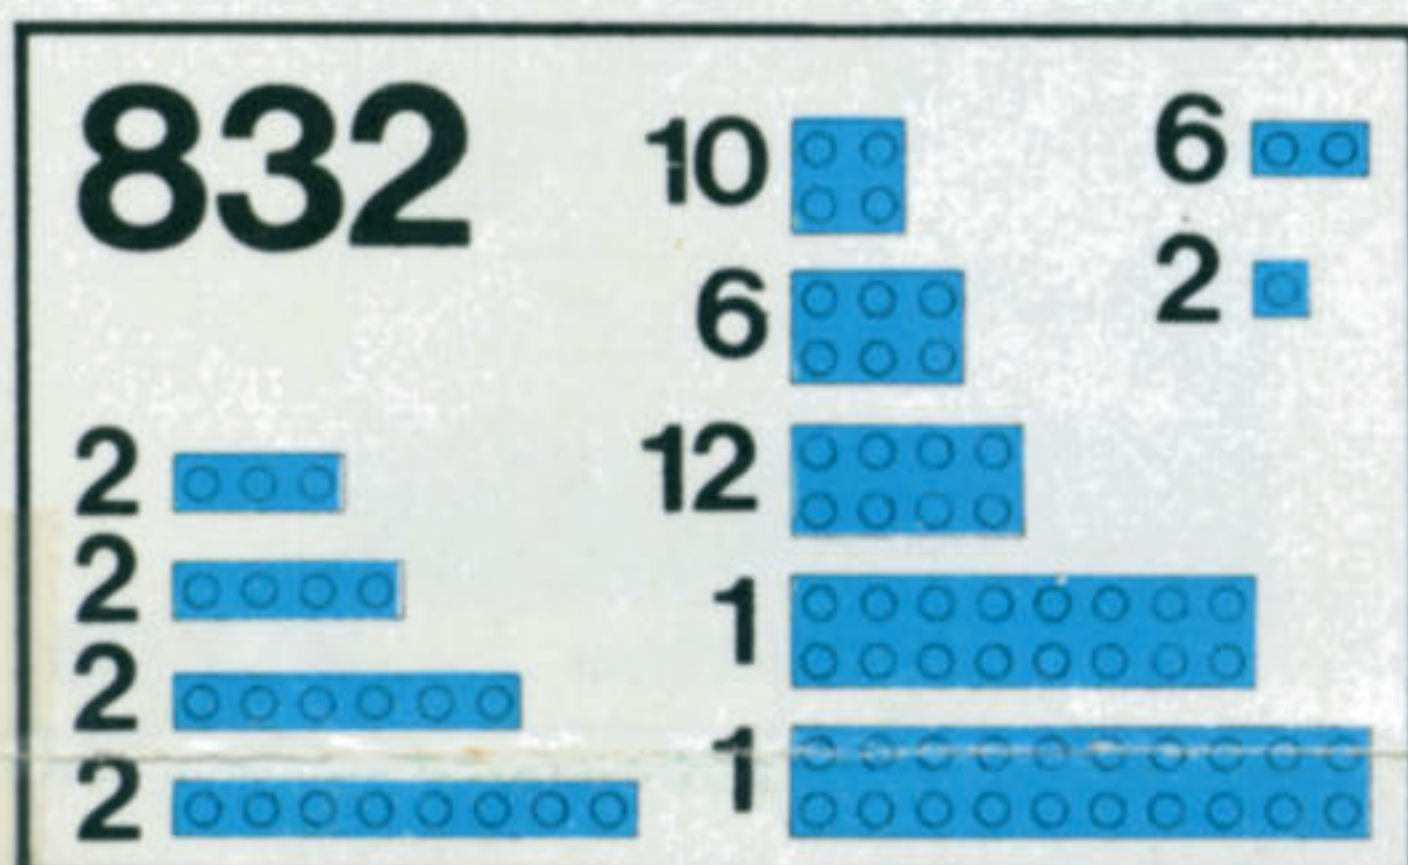

Ages 3 to 12

RED PLATES \$4.50

BLUE PLATES \$4.50

RED BRICKS \$4.50

BLACK BRICKS \$4.50

BLUE BRICKS \$4.50

WHITE BRICKS \$4.50

YELLOW BRICKS \$4.50