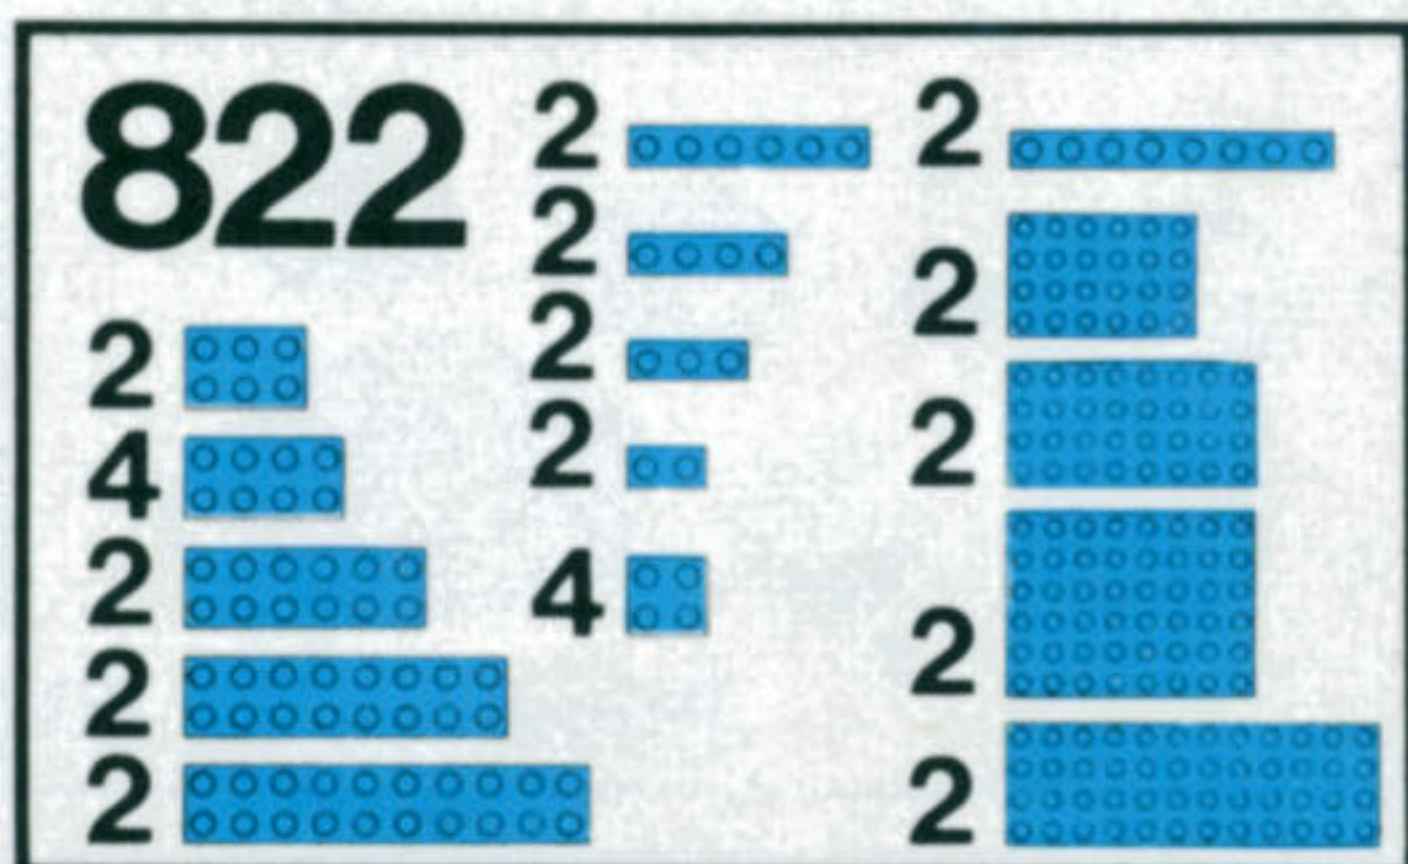

Ages 3 to 12

RED PLATES \$4.50

BLUE PLATES \$4.50

RED BRICKS \$4.50

BLACK BRICKS \$4.50

BLUE BRICKS \$4.50

WHITE BRICKS \$4.50

YELLOW BRICKS \$4.50