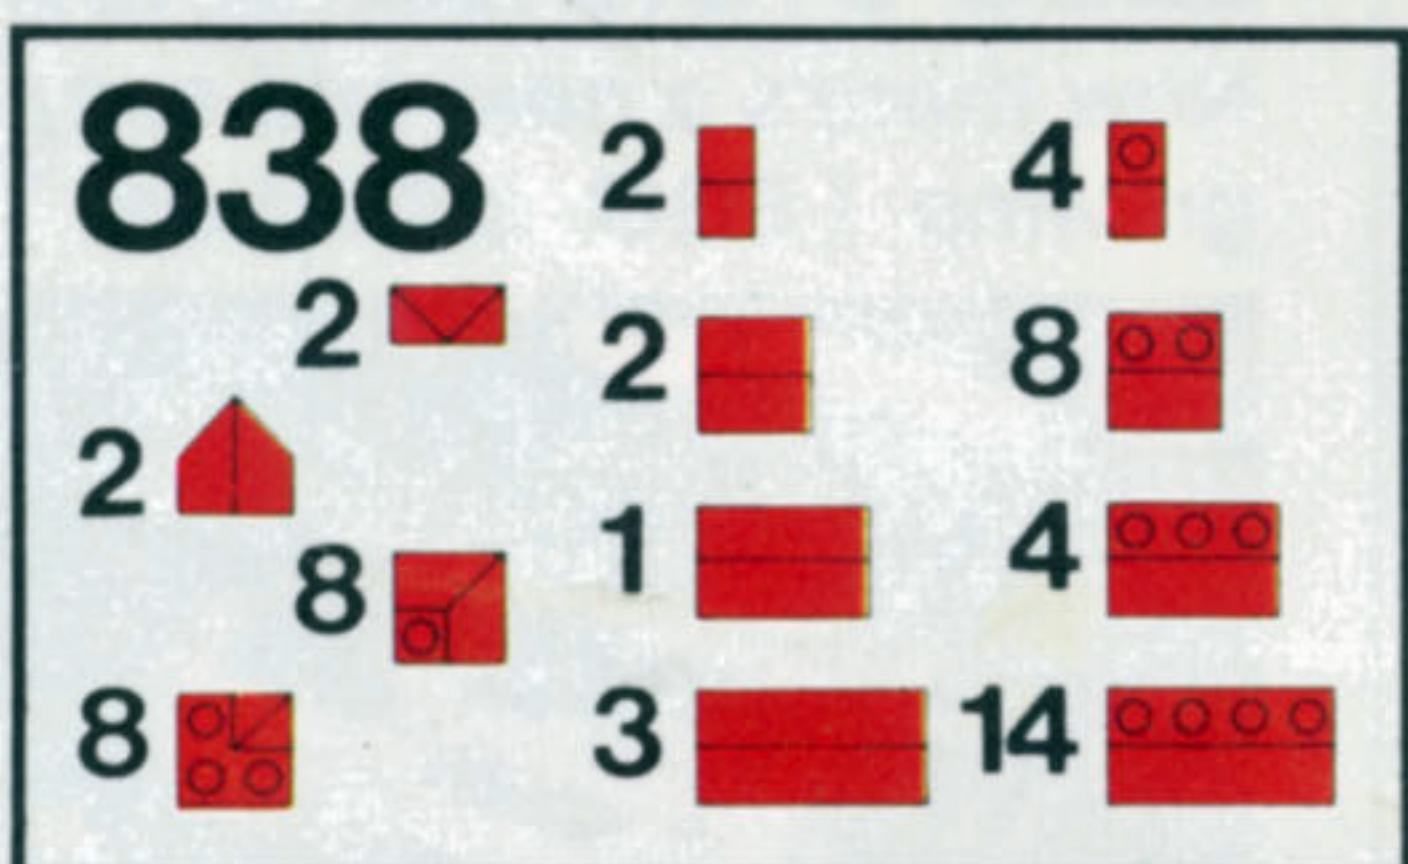

ROOF BRICKS 45° Incline . $4.50