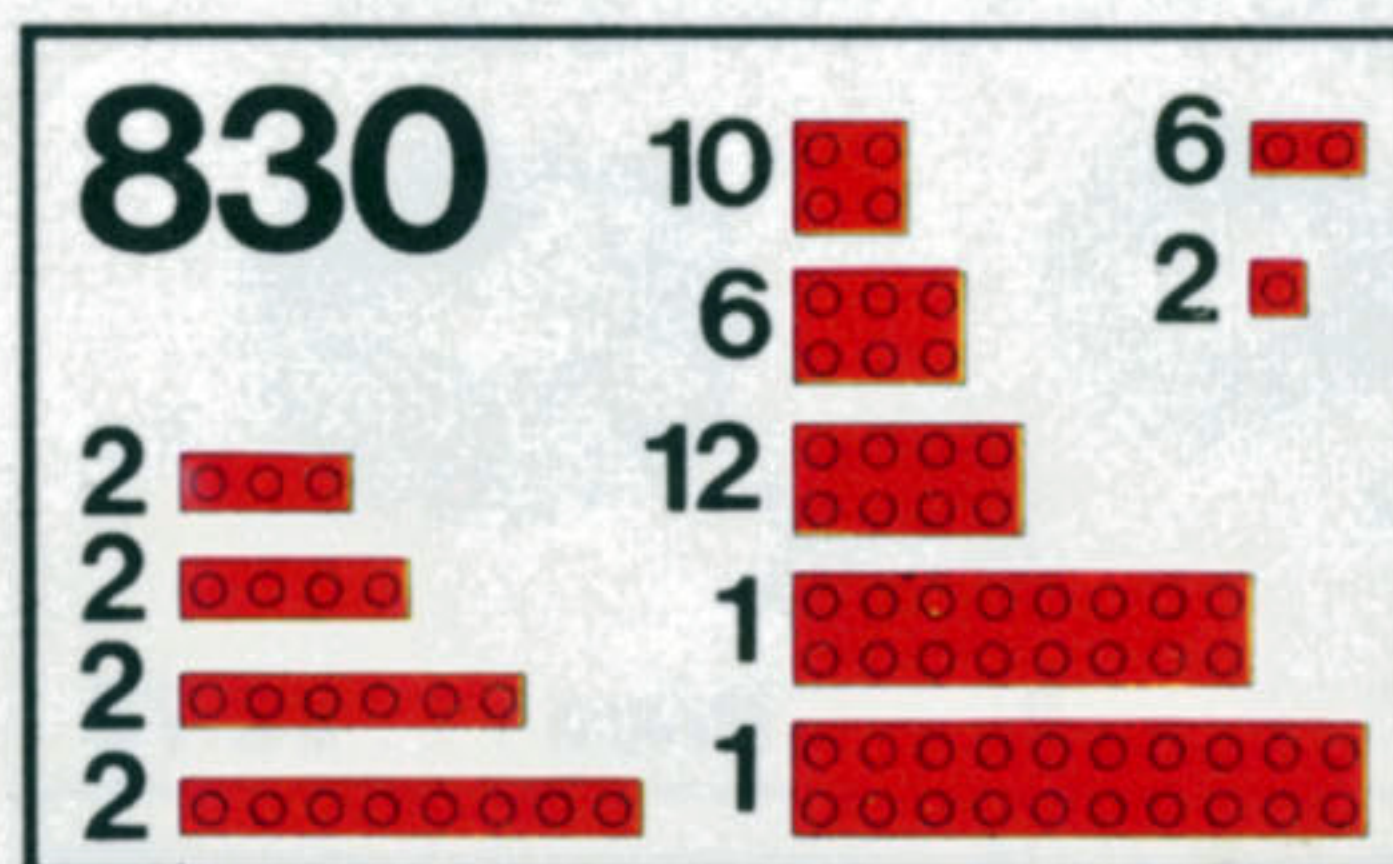

Ages 3 to 12

RED PLATES \$4.50

BLUE PLATES \$4.50

RED BRICKS \$4.50

BLACK BRICKS \$4.50

BLUE BRICKS \$4.50

WHITE BRICKS \$4.50

YELLOW BRICKS \$4.50