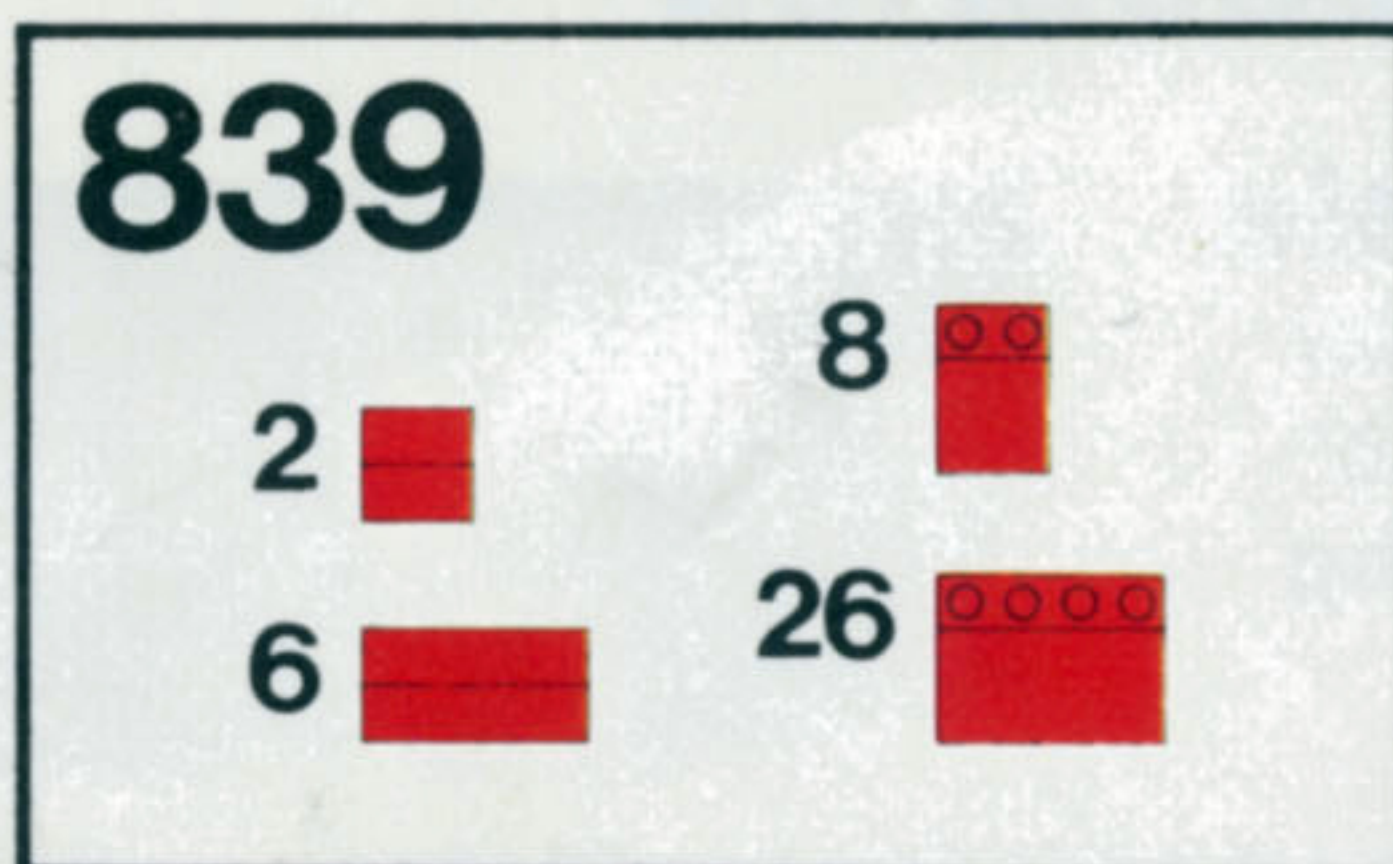

ROOF BRICKS 25° Incline . $4.50