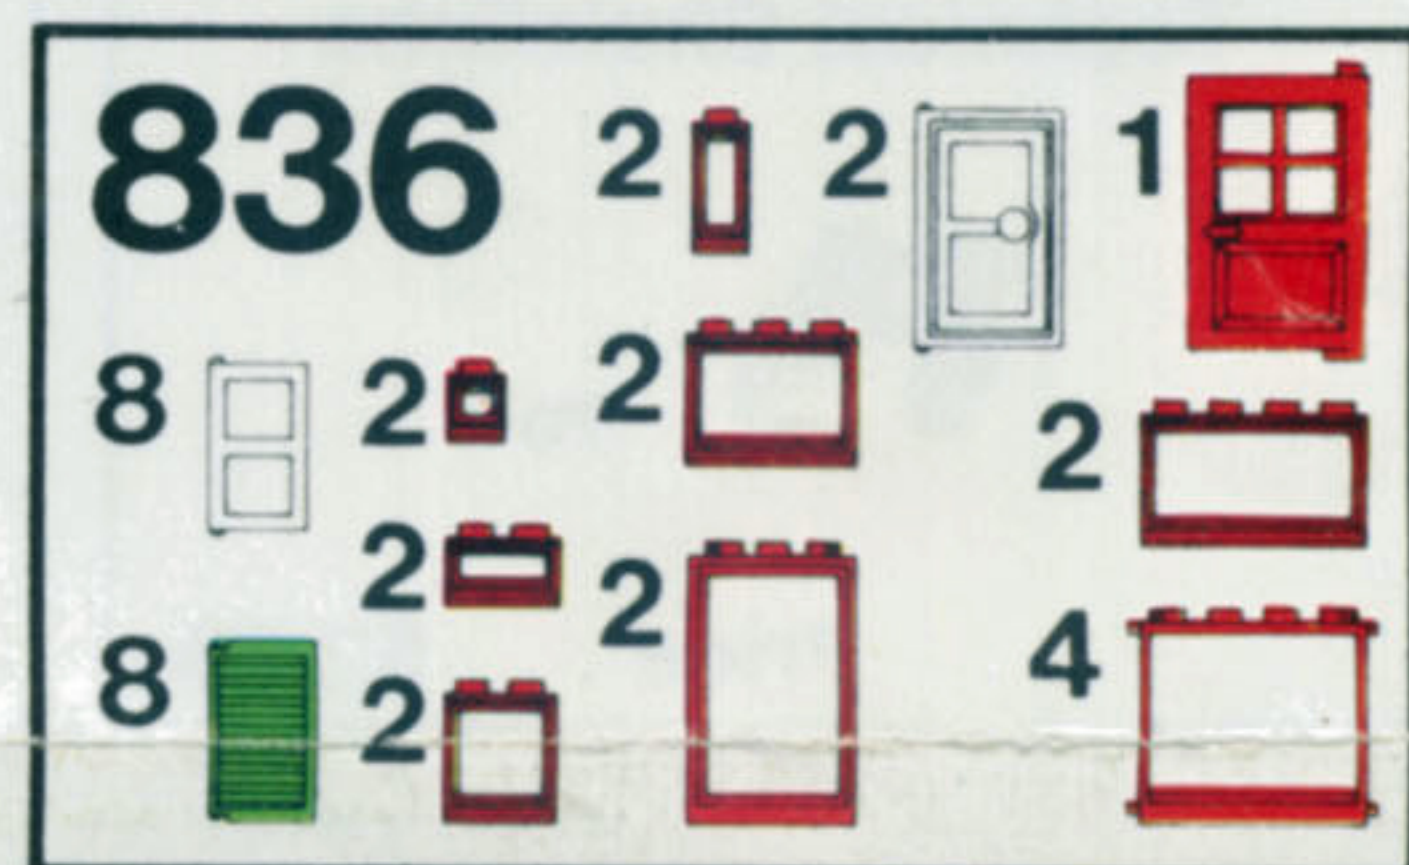

Ages 3 to 12

RED PLATES \$4.50

BLUE PLATES \$4.50

RED BRICKS \$4.50

BLACK BRICKS \$4.50

BLUE BRICKS \$4.50

WHITE BRICKS \$4.50

YELLOW BRICKS \$4.50