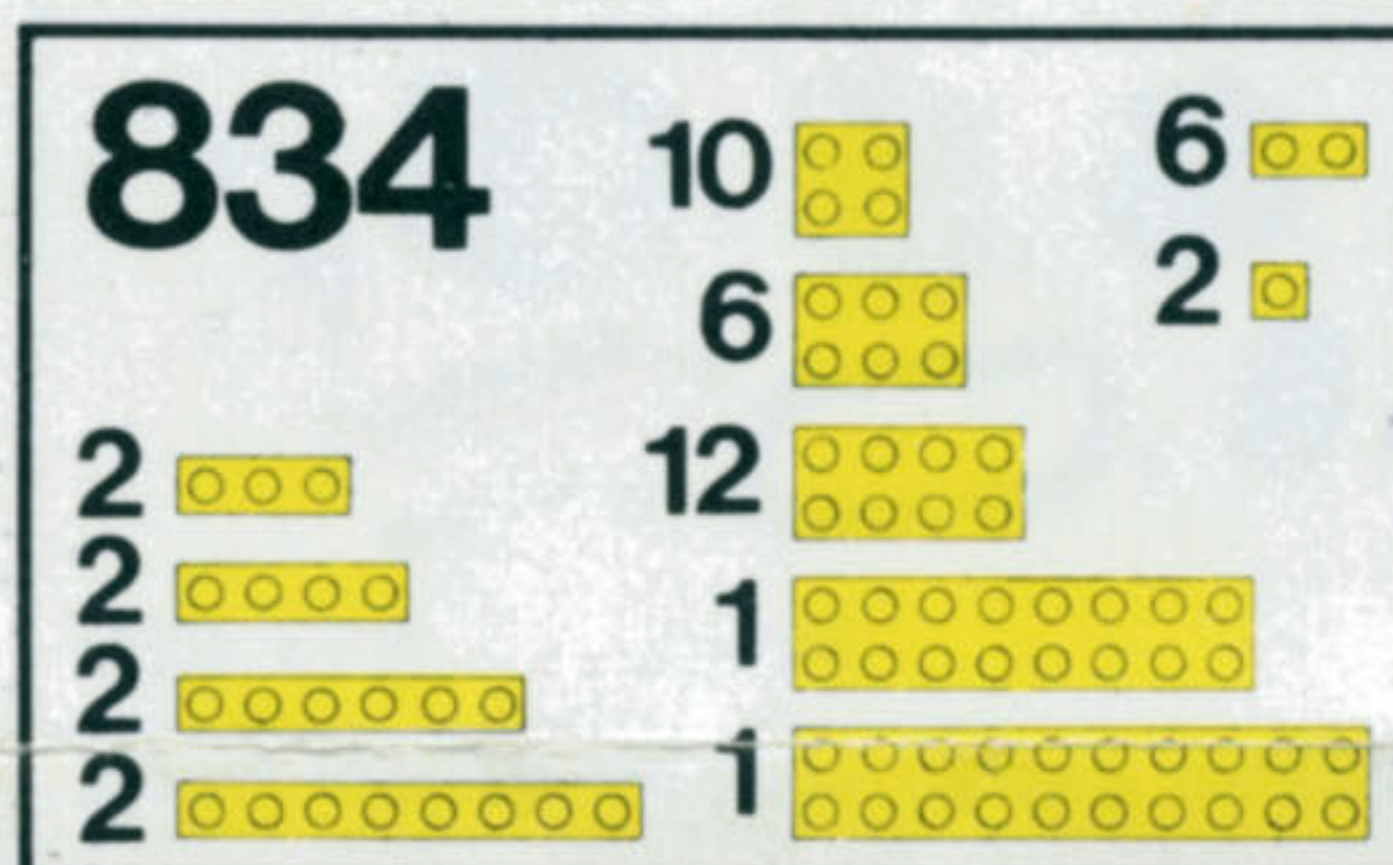

Ages 3 to 12

RED PLATES \$4.50

BLUE PLATES \$4.50

RED BRICKS \$4.50

BLACK BRICKS \$4.50

BLUE BRICKS \$4.50

WHITE BRICKS \$4.50

YELLOW BRICKS \$4.50