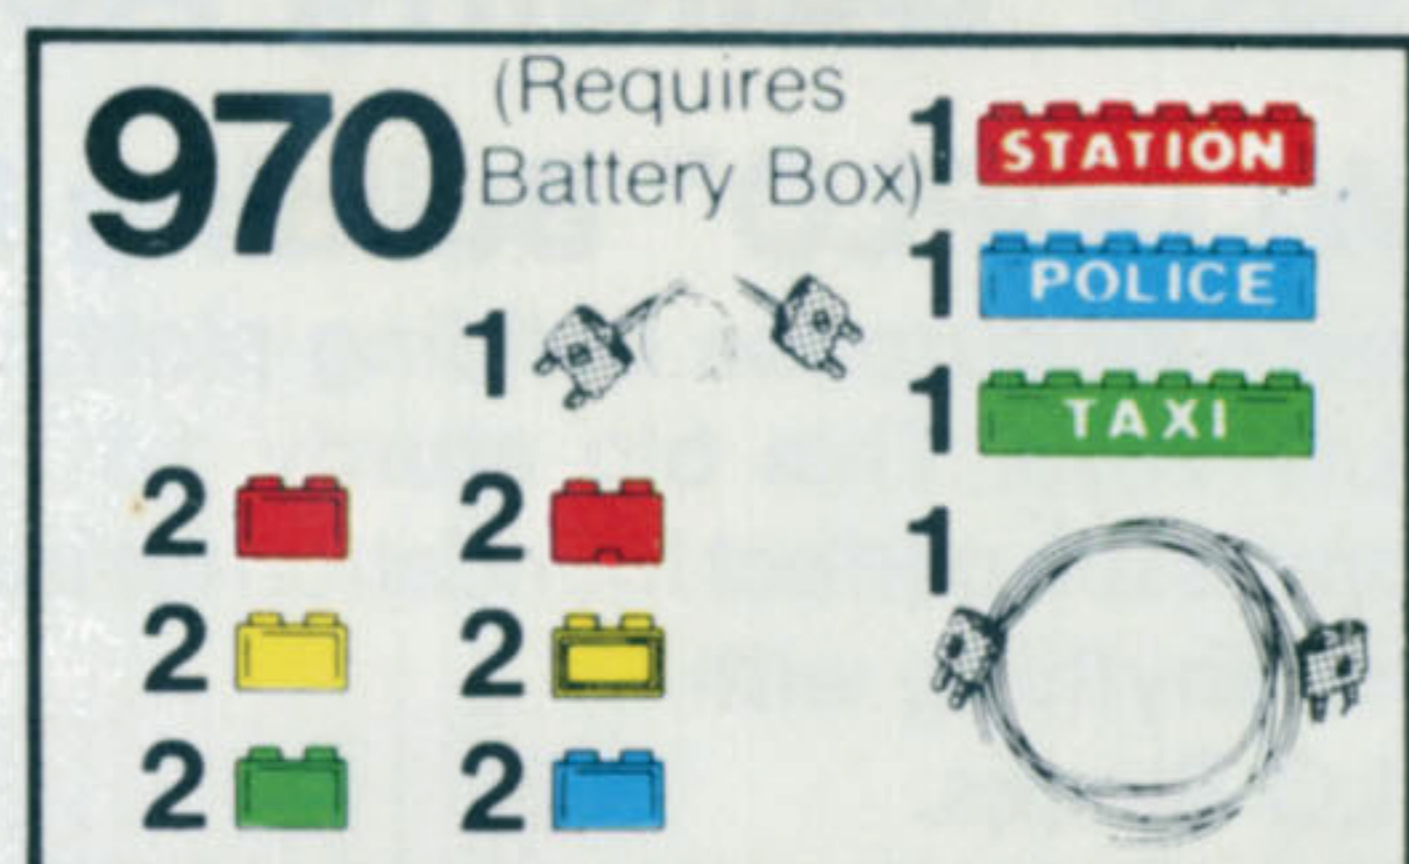

DOORS/WINDOWS \$4.50

WHEELS/AXLE BRICKS .. \$4.50

ROOF BRICKS 45° Incline . \$4.50

ROOF BRICKS 25° Incline . \$4.50

LIGHTING BRICKS ... \$8.00

In addition to our standard assortment, the following unique elements are also available.