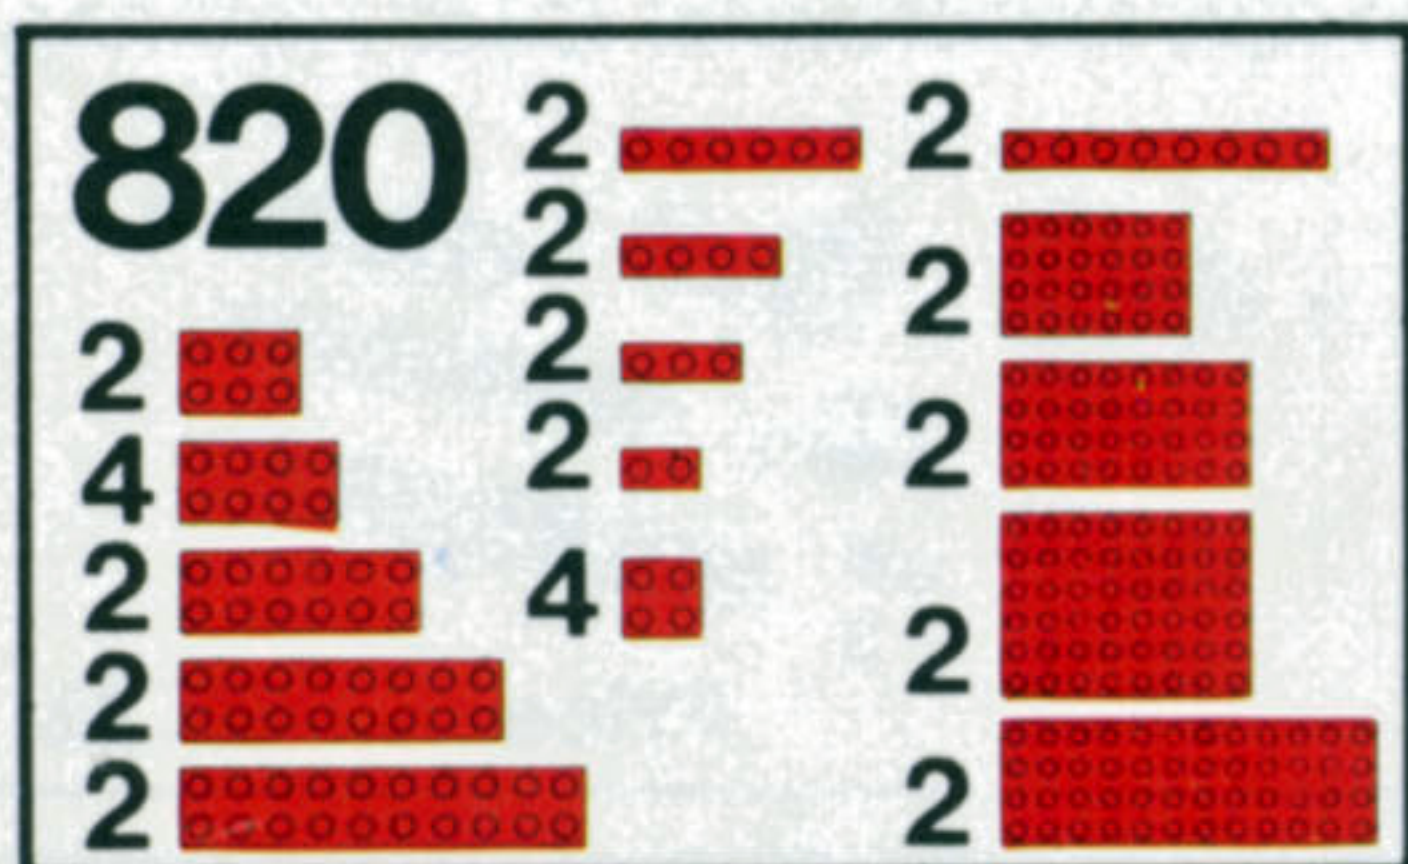

Ages 3 to 12

RED PLATES \$4.50

BLUE PLATES \$4.50

RED BRICKS \$4.50

BLACK BRICKS \$4.50

BLUE BRICKS \$4.50

WHITE BRICKS \$4.50

YELLOW BRICKS \$4.50