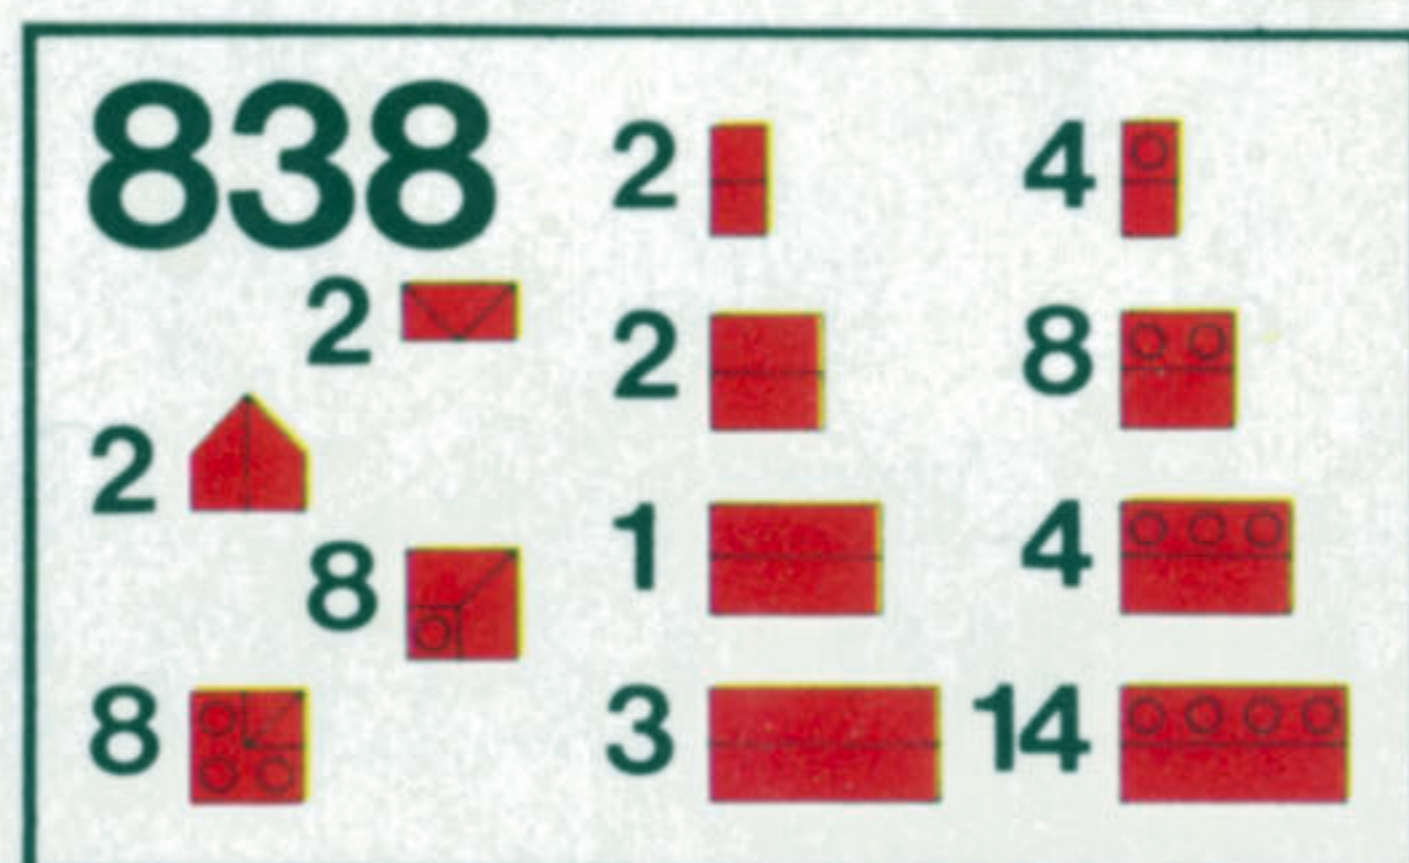

*ROOF BRICKS 45° Incline . $4.25