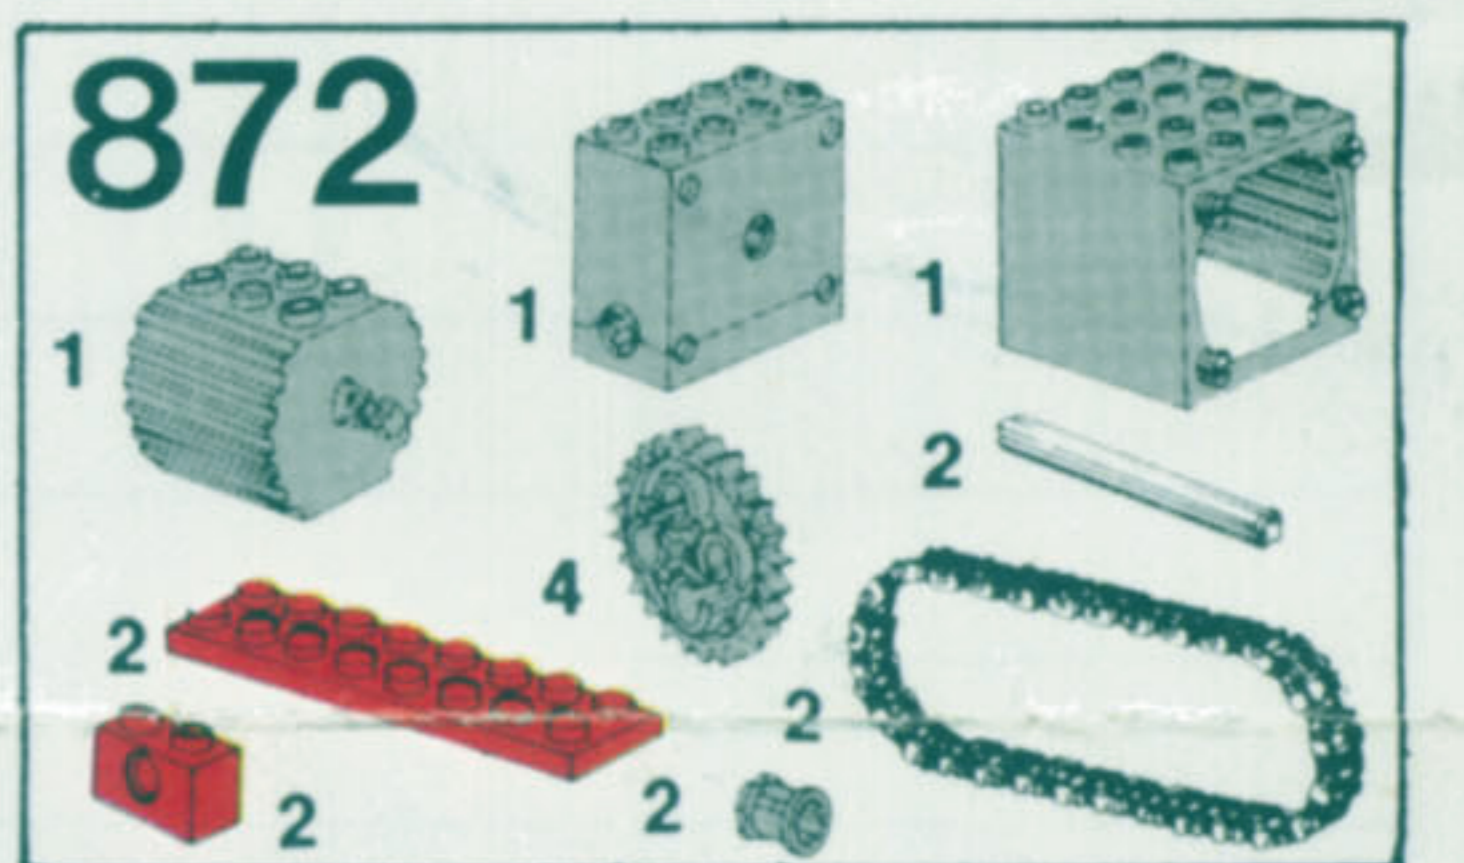

T-1

T-2

T-3

YOUTH SIZES
XSmall 2-4
Small 6-8

YOUTH SIZES
Small 6-8
Medium 10-12
Large 14-16

YOUTH SIZES
Medium 10-12
Large 14-16
X Large 18-20

Each design is silk screened on a Hanes® T shirt with a top quality blend of 50% cotton/50% polyester.

Each shirt only \$5.00!

+EXPERT BUILDER GEAR
REDUCTION KIT \$17.50
(Requires #960 Expert Builder Set)

LEGO BASEPLATES

- # 745 BASE PLATE LARGE GREEN
One 10" x 10" Plate \$3.50
- # 746 BASEPLATES GREEN/YELLOW
Two 3" x 6" Plates \$3.50
- # 747 BASEPLATES RED/BLUE
Two 3" x 6" Plates \$3.50