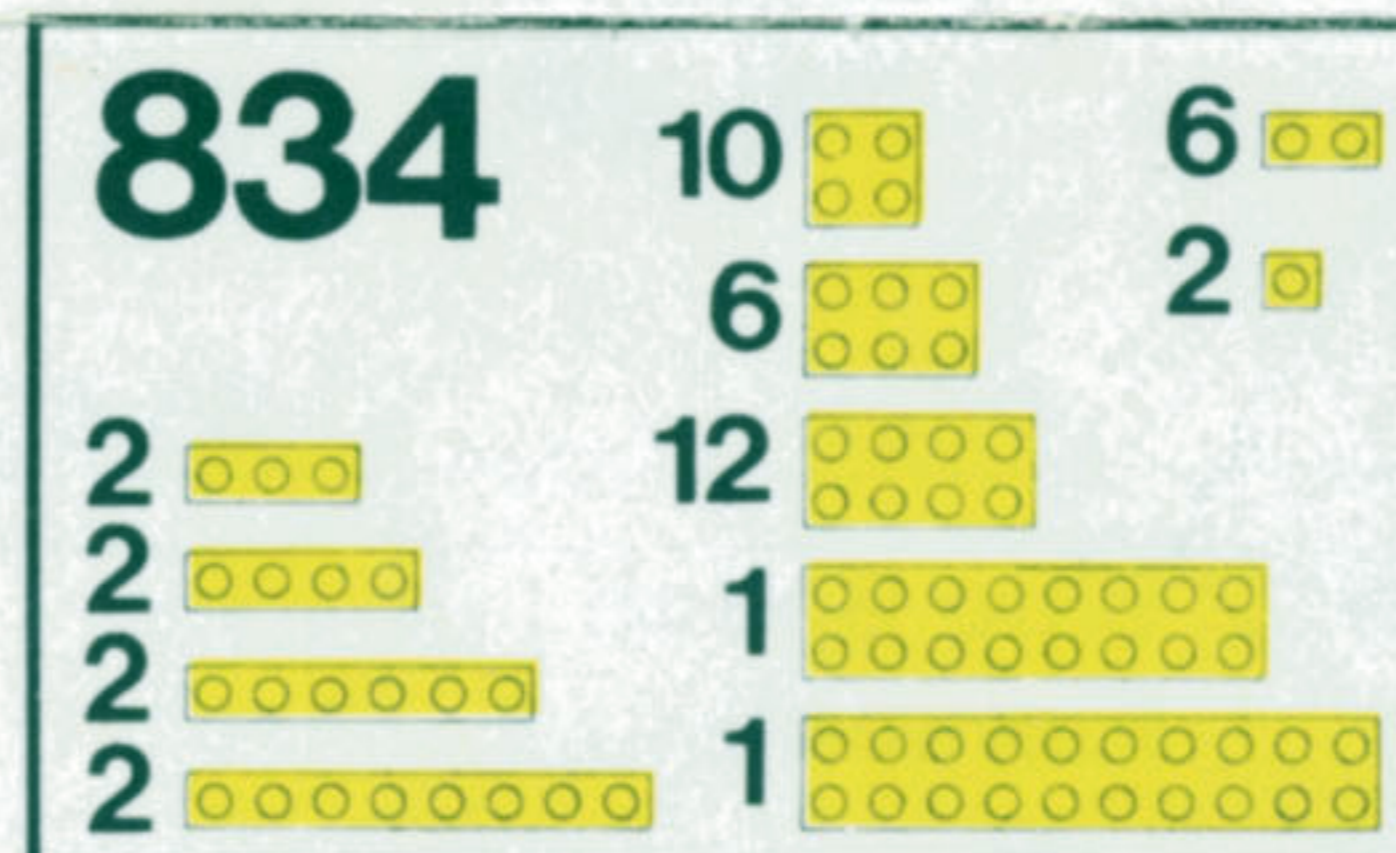

*RED PLATES \$4.25

*BLUE PLATES \$4.25

RED BRICKS \$4.25

BLACK BRICKS \$4.25

BLUE BRICKS \$4.25

WHITE BRICKS \$4.25

YELLOW BRICKS \$4.25

*DOORS/WINDOWS \$4.25