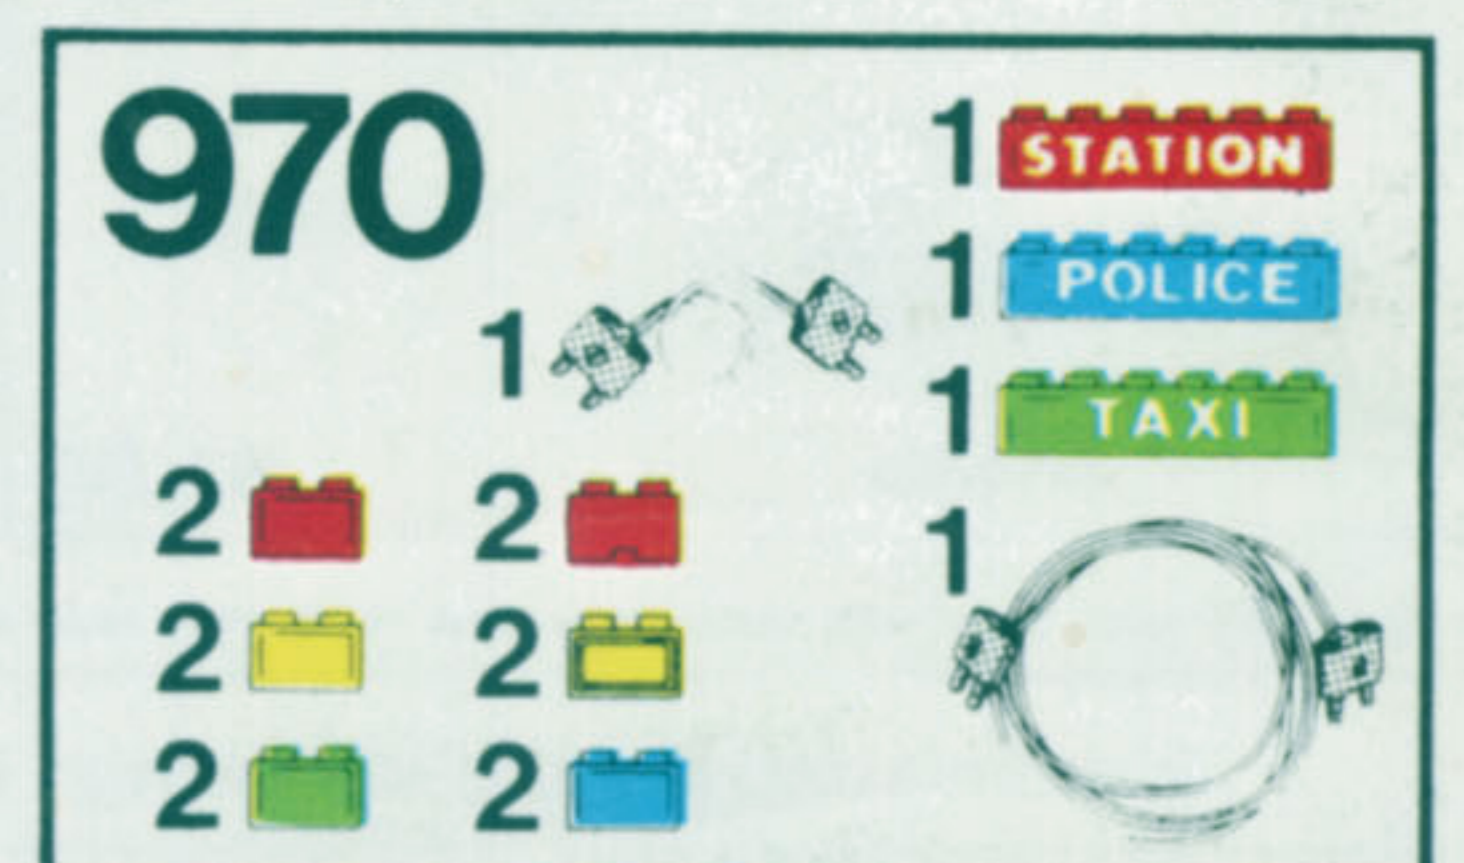

*RED PLATES \$4.25

*BLUE PLATES \$4.25

RED BRICKS \$4.25

BLACK BRICKS \$4.25

BLUE BRICKS \$4.25

WHITE BRICKS \$4.25

YELLOW BRICKS \$4.25

*DOORS/WINDOWS \$4.25

*WHEELS/AXLE BRICKS .. \$4.25

*ROOF BRICKS 45° Incline . \$4.25

*ROOF BRICKS 25° Incline . \$4.25

**LIGHTING BRICKS/
ACCESSORIES \$7.50
(Requires Battery Box)

AGE CODE: *5-12 **6-12 +9-14

NEW! LEGO T-SHIRTS