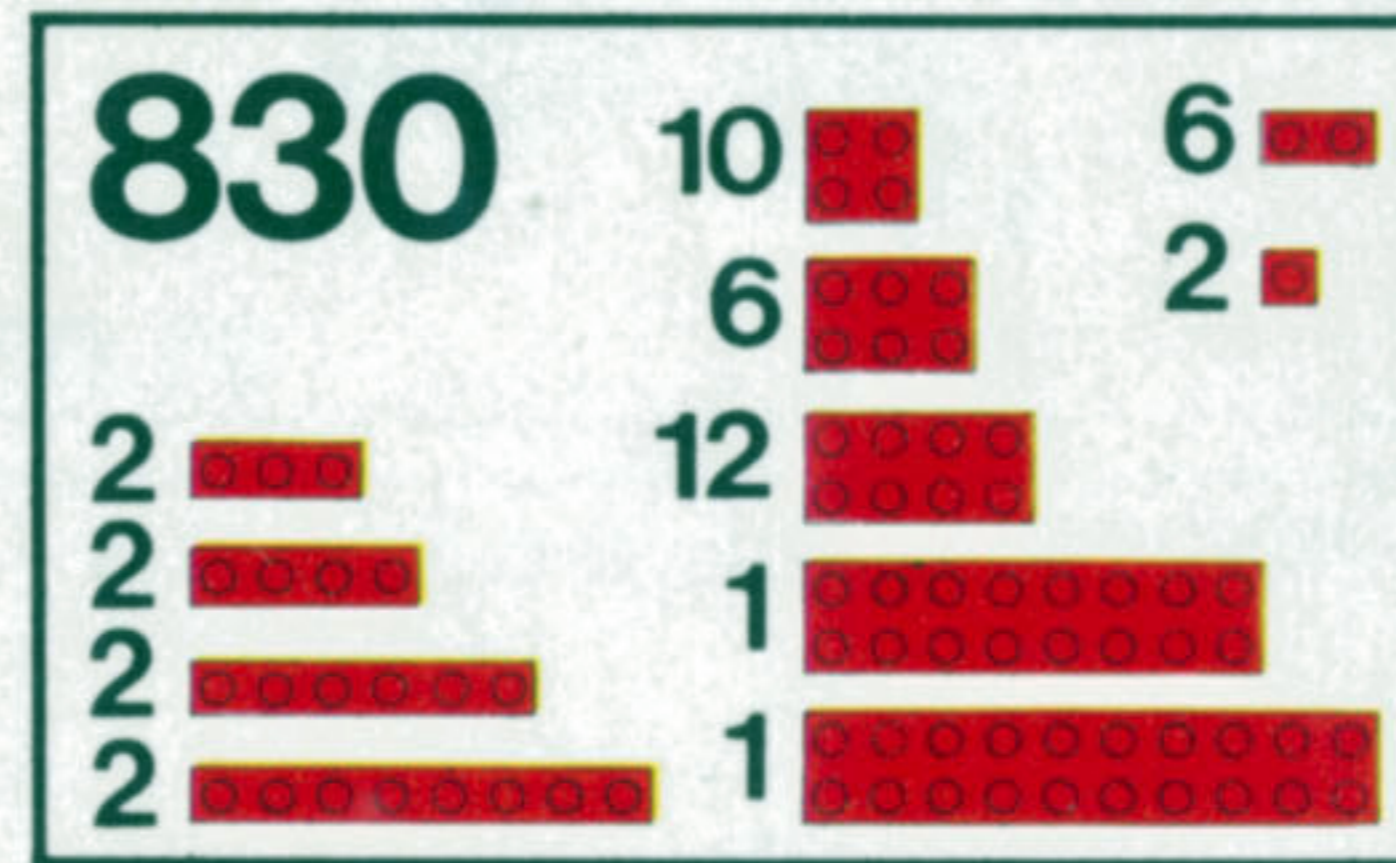

NEW! LEGO® PARTS PACKS & ACCESSORIES

Ages 3 to 12

These supplementary sets are available by mail through our Consumer Services Department and at selected stores across the country. Each of the sets contains an assortment of LEGO building elements to expand the creative possibilities of your LEGO collection.

*RED PLATES \$4.25

*BLUE PLATES \$4.25

RED BRICKS \$4.25

BLACK BRICKS \$4.25

BLUE BRICKS \$4.25

WHITE BRICKS \$4.25

YELLOW BRICKS \$4.25

*DOORS/WINDOWS \$4.25

T-1

T-2

T-3

YOUTH SIZES
XSmall 2-4
Small 6-8

YOUTH SIZES
Small 6-8
Medium 10-12
Large 14-16

YOUTH SIZES
Medium 10-12
Large 14-16
X Large 18-20

Each design is silk screened on a Hanes® T shirt with a top quality blend of 50% cotton/50% polyester.