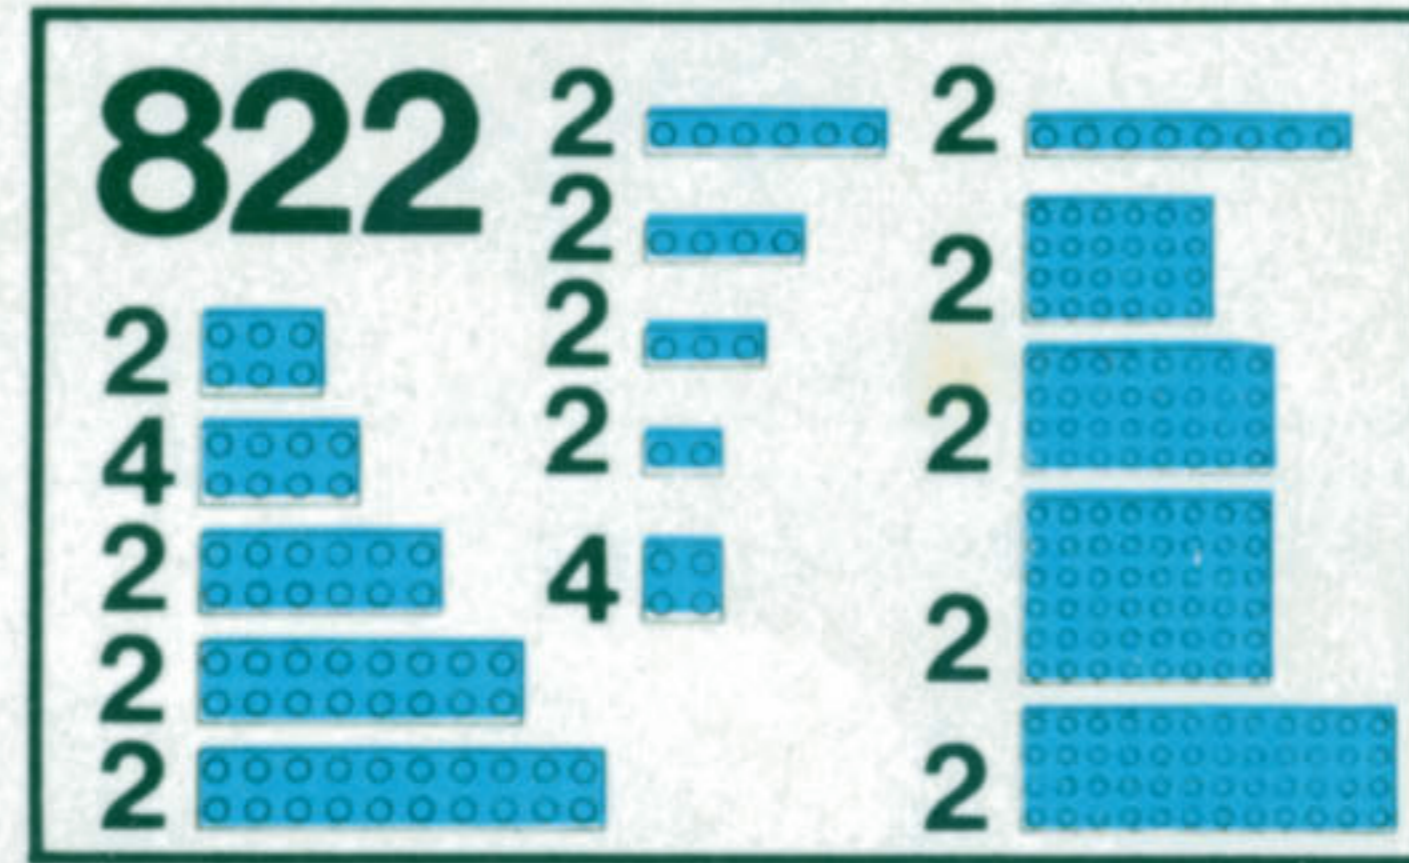

NEW! LEGO® PARTS PACKS & ACCESSORIES

Ages 3 to 12

These supplementary sets are available by mail through our Consumer Services Department and at selected stores across the country. Each of the sets contains an assortment of LEGO building elements to expand the creative possibilities of your LEGO collection.

*RED PLATES \$4.25

*BLUE PLATES \$4.25

RED BRICKS \$4.25

BLACK BRICKS \$4.25

BLUE BRICKS \$4.25

WHITE BRICKS \$4.25

YELLOW BRICKS \$4.25

*DOORS/WINDOWS \$4.25

T-1

T-2

T-3

YOUTH SIZES
XSmall 2-4
Small 6-8

YOUTH SIZES
Small 6-8
Medium 10-12
Large 14-16

YOUTH SIZES
Medium 10-12
Large 14-16
X Large 18-20

Each design is silk screened on a Hanes® T shirt with a top quality blend of 50% cotton/50% polyester.