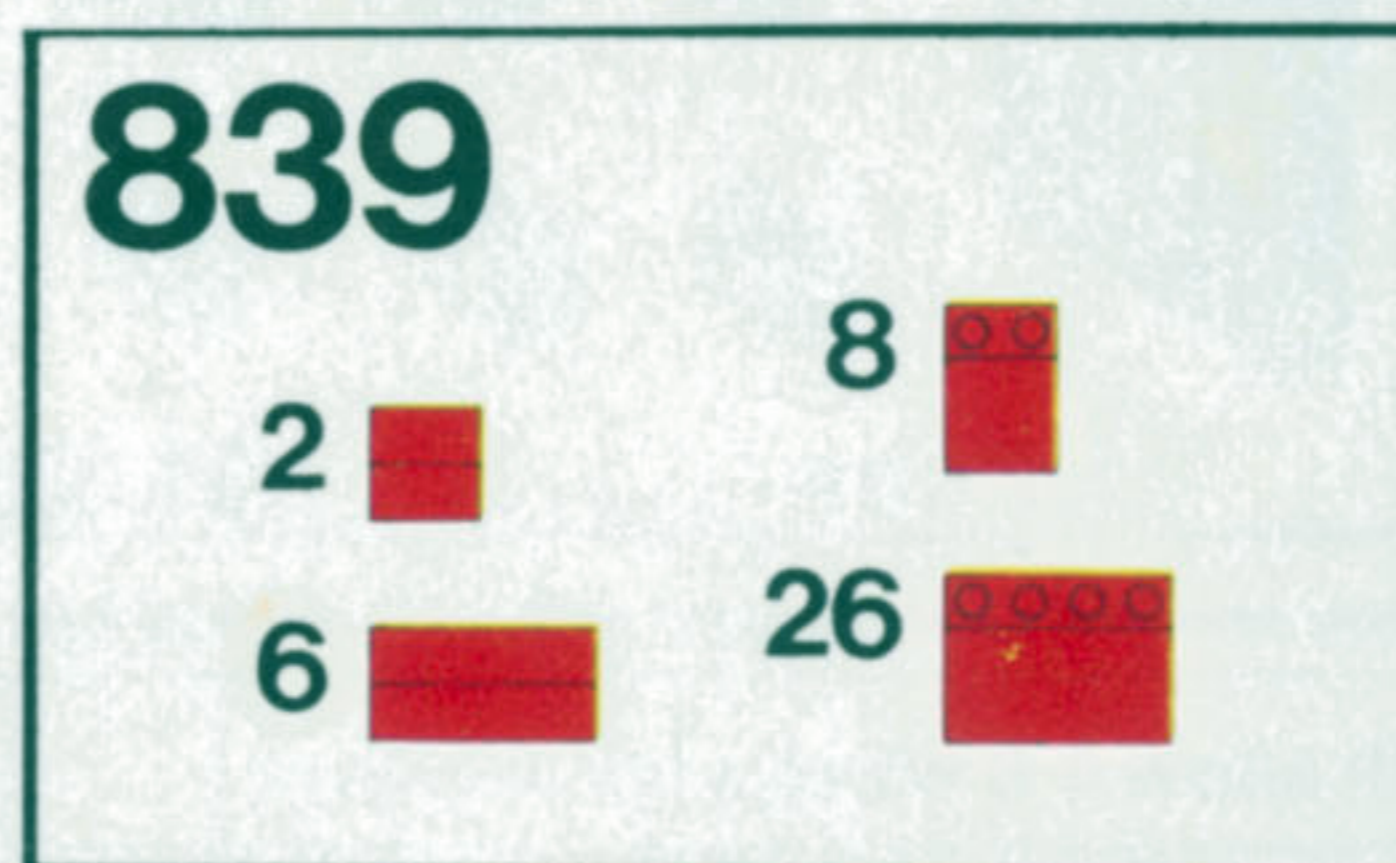

*ROOF BRICKS 25° Incline . $4.25