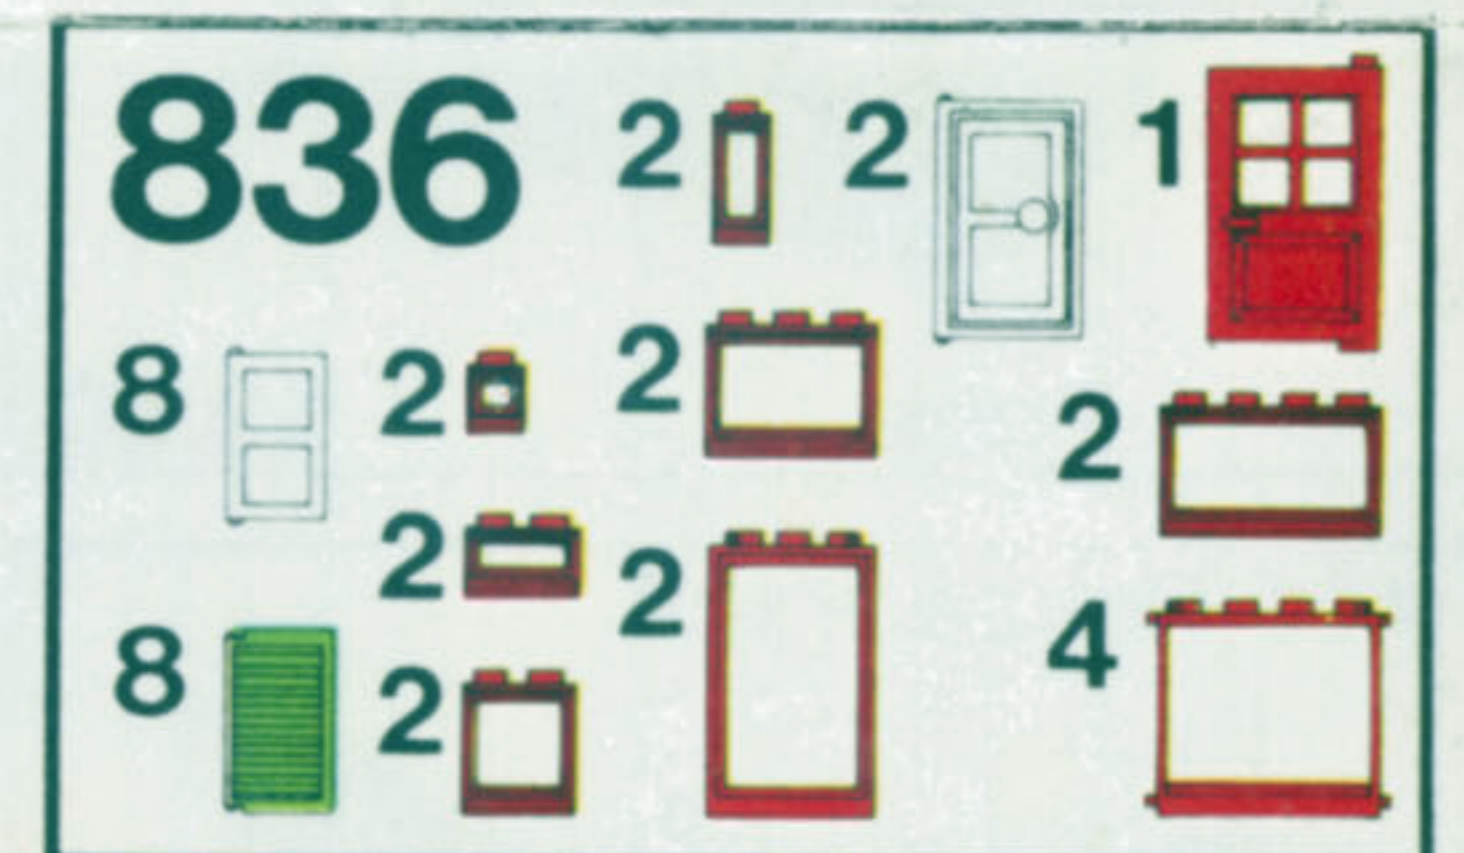

*RED PLATES \$4.25

*BLUE PLATES \$4.25

RED BRICKS \$4.25

BLACK BRICKS \$4.25

BLUE BRICKS \$4.25

WHITE BRICKS \$4.25

YELLOW BRICKS \$4.25

*DOORS/WINDOWS \$4.25