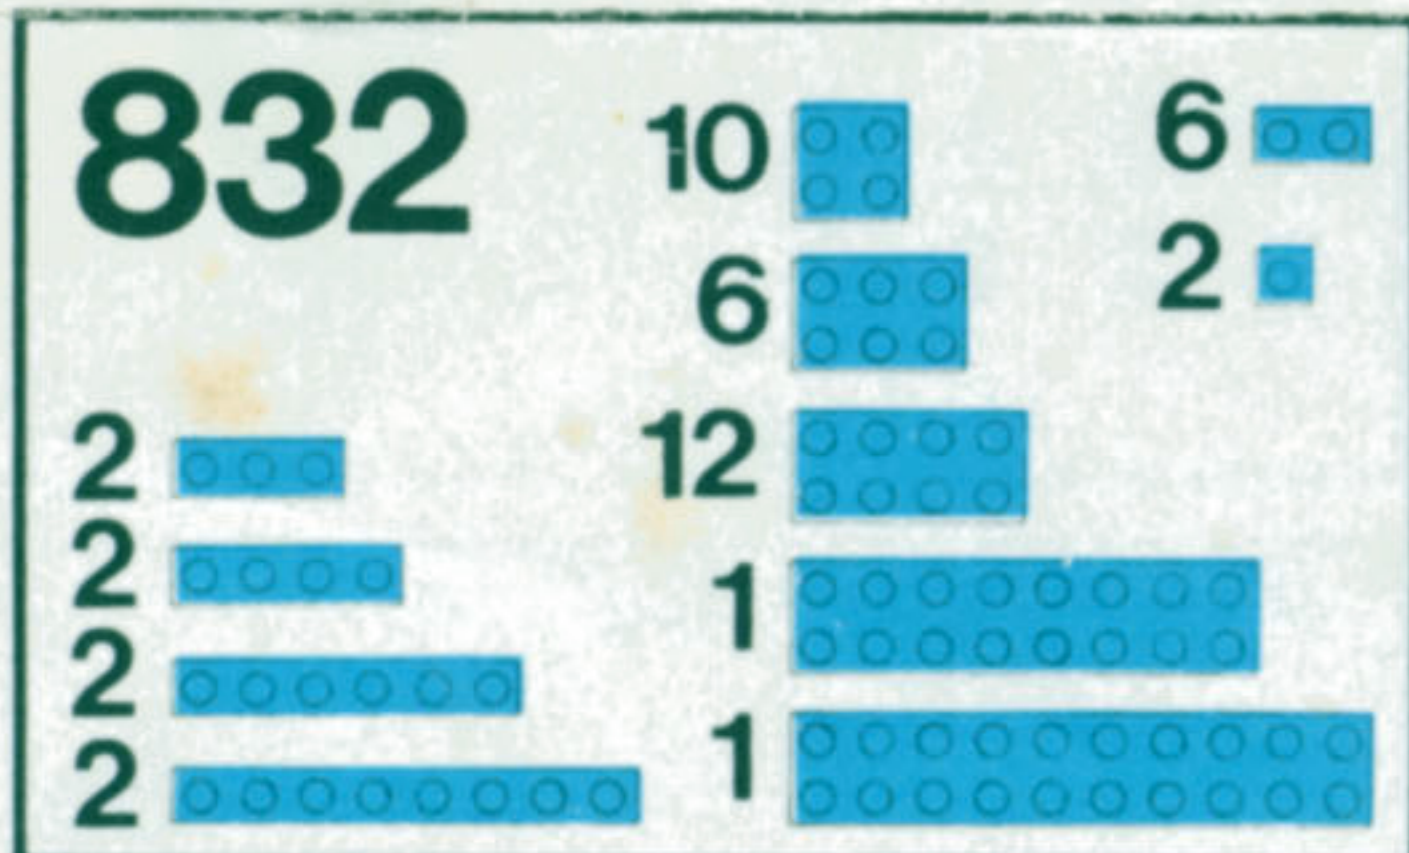

*RED PLATES \$4.25

*BLUE PLATES \$4.25

RED BRICKS \$4.25

BLACK BRICKS \$4.25

BLUE BRICKS \$4.25

WHITE BRICKS \$4.25

YELLOW BRICKS \$4.25

*DOORS/WINDOWS \$4.25