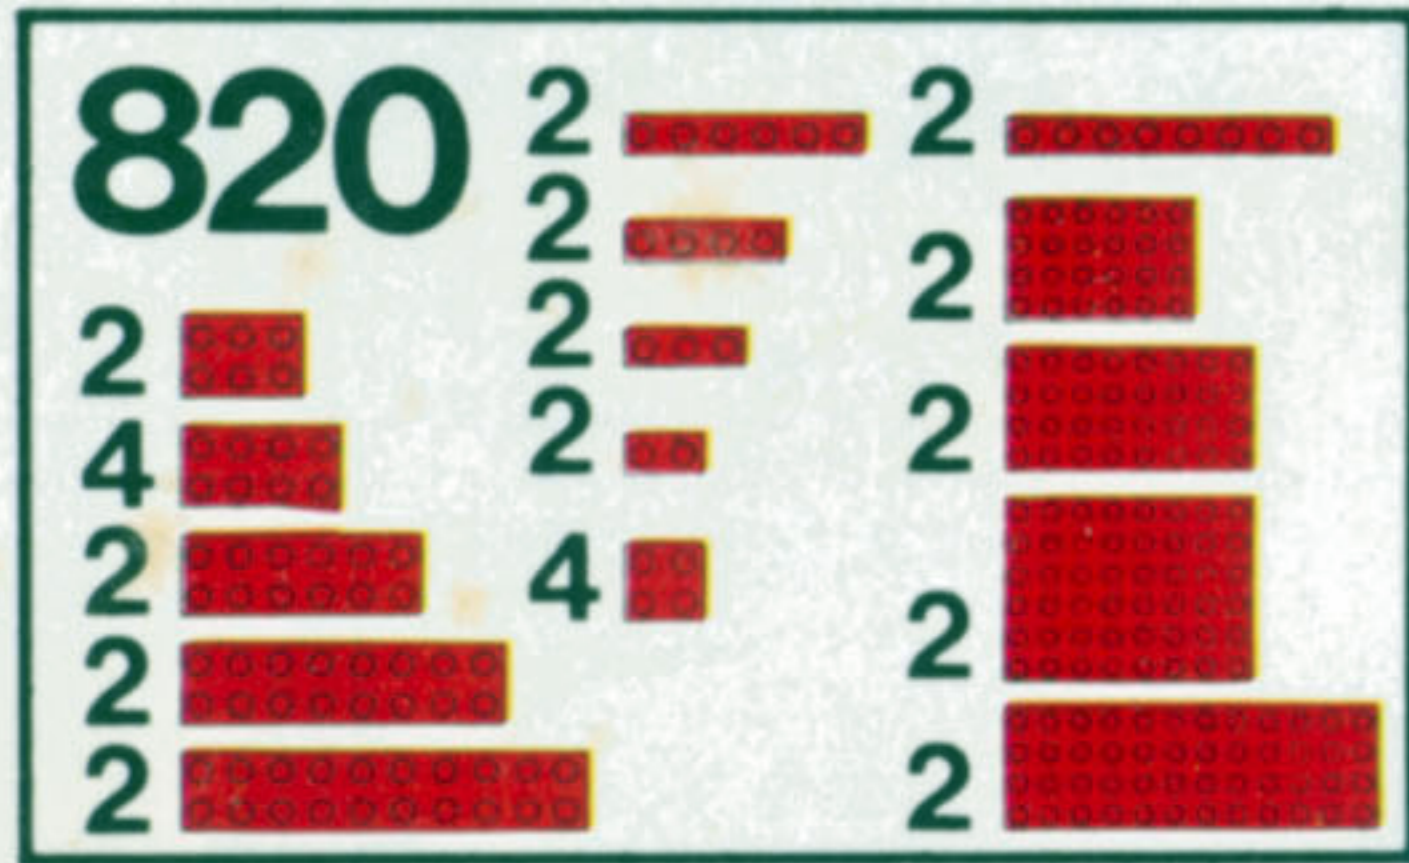

NEW! LEGO® PARTS PACKS & ACCESSORIES

Ages 3 to 12

These supplementary sets are available by mail through our Consumer Services Department and at selected stores across the country. Each of the sets contains an assortment of LEGO building elements to expand the creative possibilities of your LEGO collection.

*RED PLATES \$4.25

*BLUE PLATES \$4.25

RED BRICKS \$4.25

BLACK BRICKS \$4.25

BLUE BRICKS \$4.25

WHITE BRICKS \$4.25

YELLOW BRICKS \$4.25

*DOORS/WINDOWS \$4.25

T-1

T-2

T-3

YOUTH SIZES
XSmall 2-4
Small 6-8

YOUTH SIZES
Small 6-8
Medium 10-12
Large 14-16

YOUTH SIZES
Medium 10-12
Large 14-16
X Large 18-20

Each design is silk screened on a Hanes® T shirt with a top quality blend of 50% cotton/50% polyester.