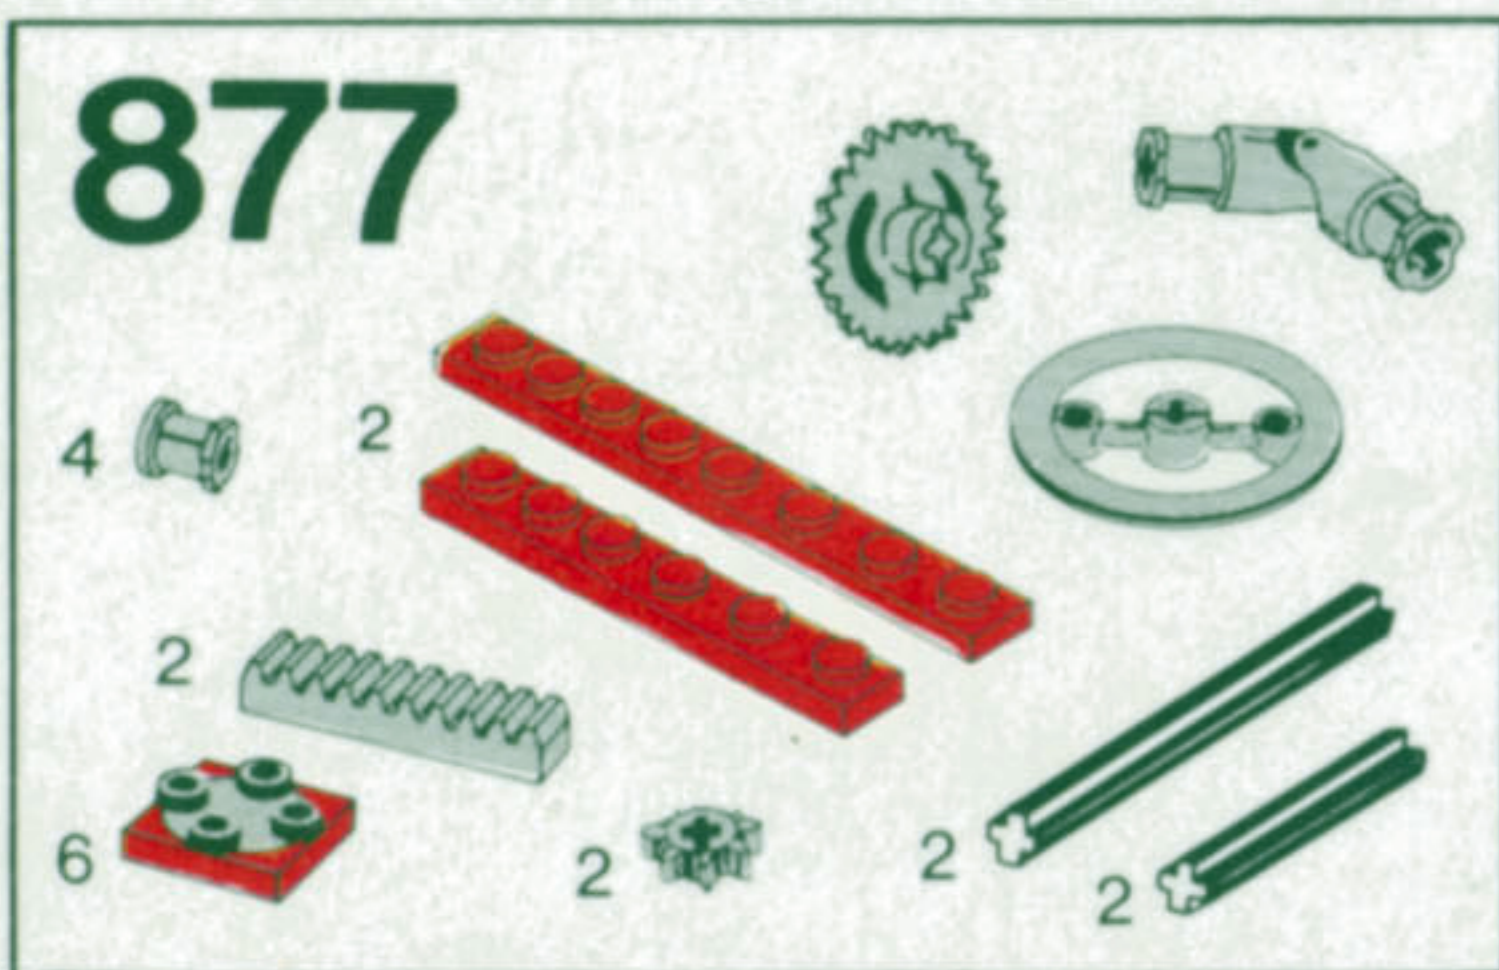

Each Shirt
Only : \$5.00

Youth Sizes:
Med. (10-12)
Large (14-16)
X Large (18-20)

T SHIRT #3

Ages 9 - 14

NEW! LEGO® EXPERT BUILDER PARTS PACKS & ACCESSORIES

These new supplementary items are now available by mail through our Consumer Services Department. Each of these sets contains an assortment of unique Expert Builder elements to expand the creative possibilities of your LEGO collection.

872
GEAR REDUCTION KIT... \$17.50
(Requires #960 Expert Builder Set)

874
YELLOW BEAMS..... \$4.50

875
RED BEAMS \$4.50

876
BLUE BEAMS..... \$4.50

877
STEERING GEAR SET \$4.50

878
AXLES & PISTONS \$4.50

879
GEAR WHEELS & CHAINLINKS \$4.50

It's here! The all new - all purpose LEGO Storage Case. Now there's a neat and easy way to store your growing LEGO collection. This mini suitcase is constructed of durable plastic and measures 17" x 10" x 5". It features individual storage compartments and a convenient carrying handle—perfect for travel! Name decals are also included so that each case can be personalized!