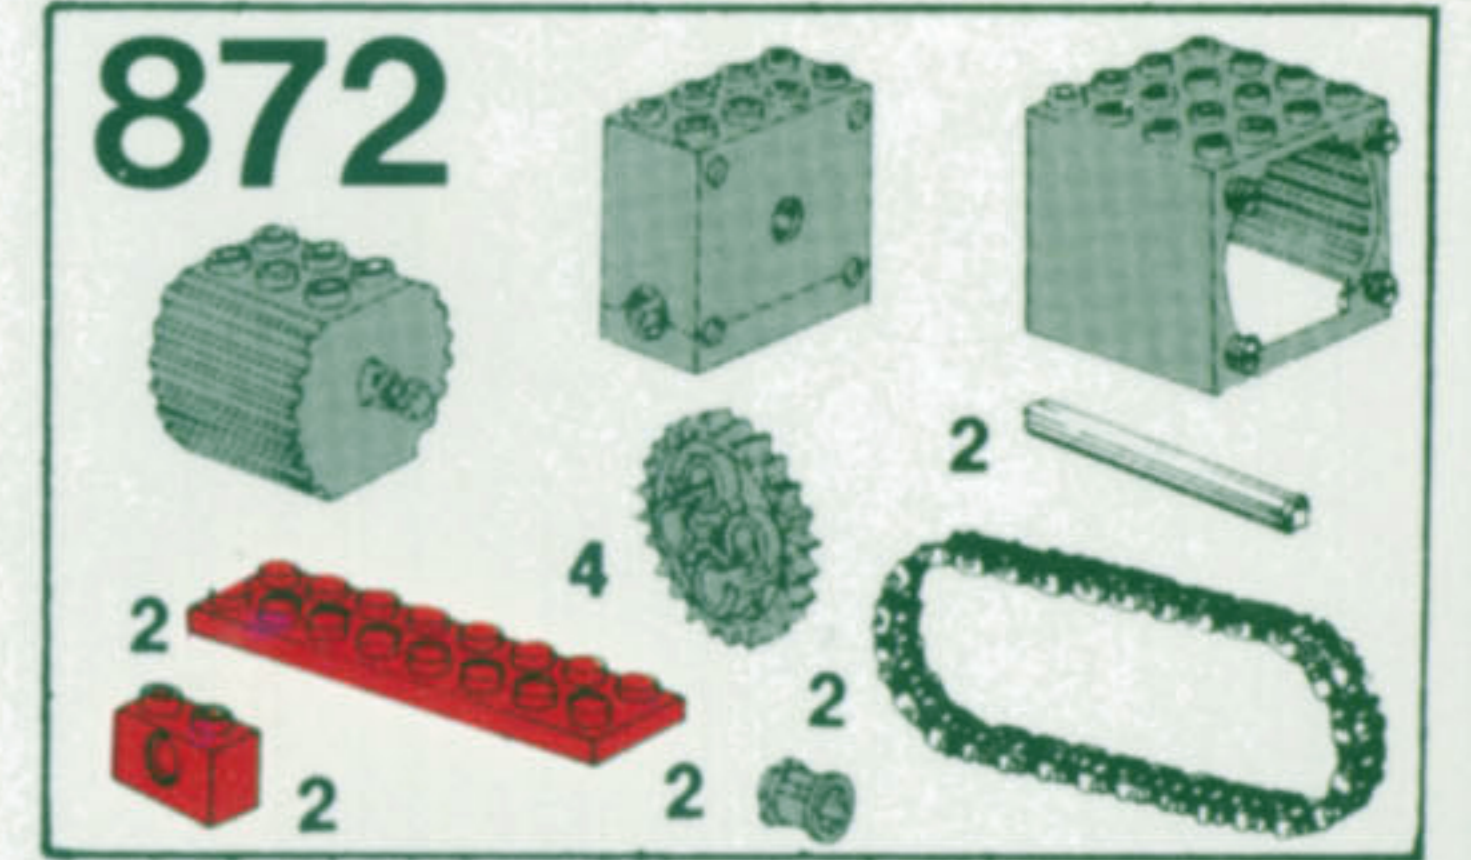

Each Shirt
Only : \$5.00

Youth Sizes:
Med. (10-12)
Large (14-16)
X Large (18-20)

T SHIRT #3

Ages 9 - 14

NEW! LEGO® EXPERT BUILDER PARTS PACKS & ACCESSORIES

These new supplementary items are now available by mail through our Consumer Services Department. Each of these sets contains an assortment of unique Expert Builder elements to expand the creative possibilities of your LEGO collection.

It's here! The all new - all purpose LEGO Storage Case. Now there's a neat and easy way to store your growing LEGO collection. This mini suitcase is constructed of durable plastic and measures 17" x 10" x 5". It features individual storage compartments and a convenient carrying handle—perfect for travel! Name decals are also included so that each case can be personalized!