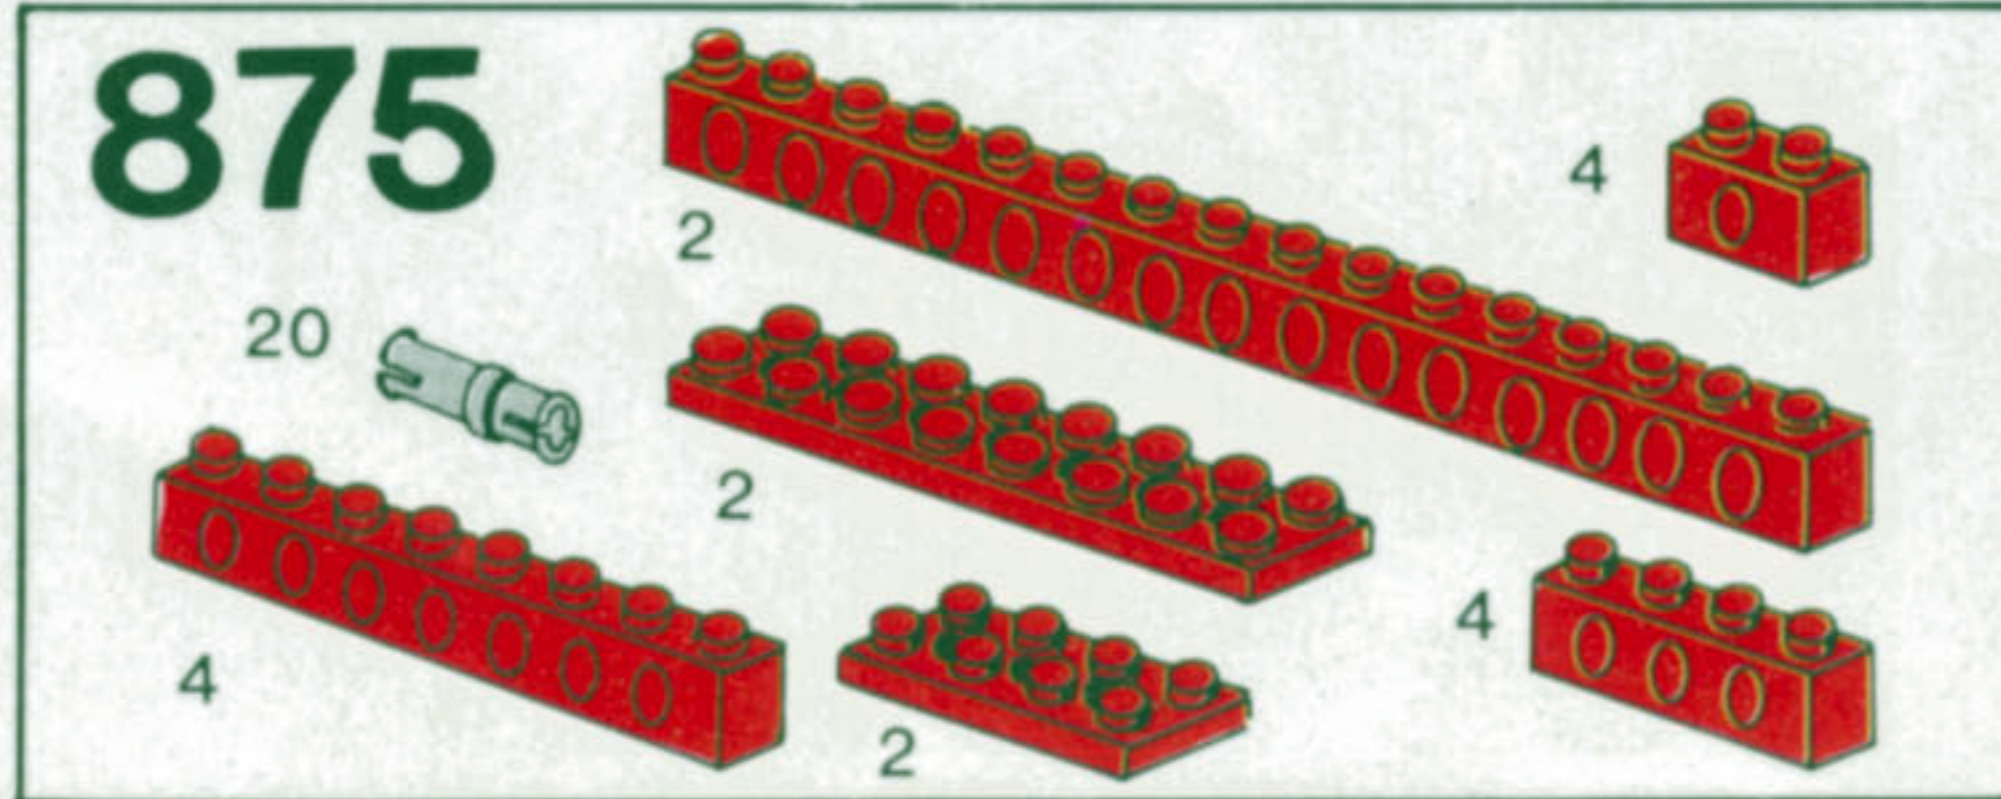

875
RED BEAMS $4.50