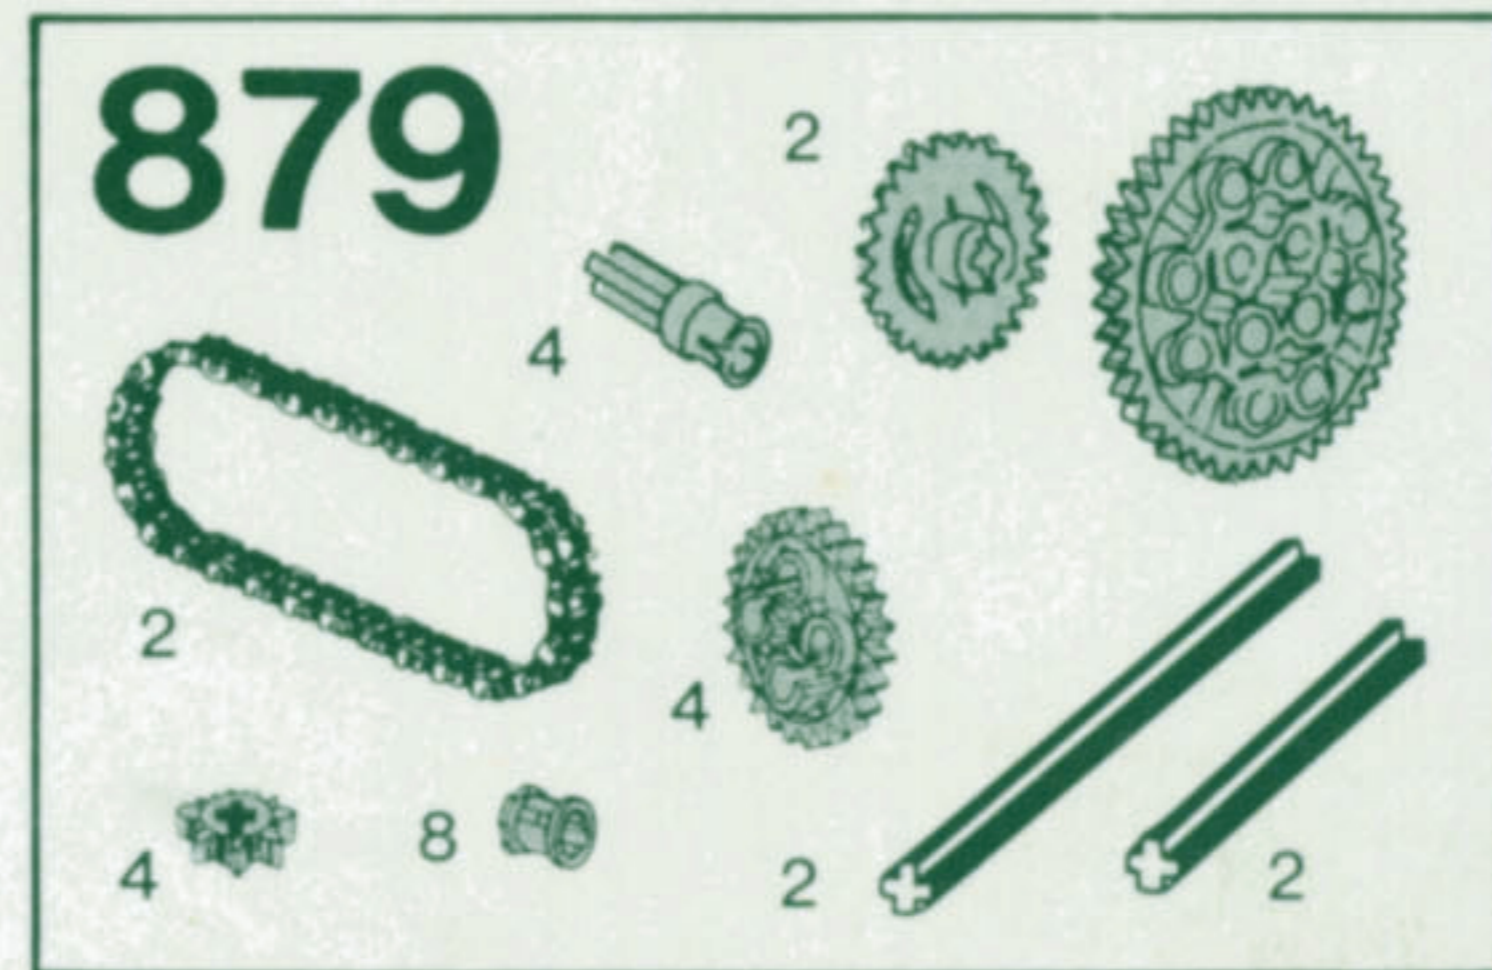

Each Shirt
Only : \$5.00

Youth Sizes:
Med. (10-12)
Large (14-16)
X Large (18-20)

T SHIRT #3

Ages 9 - 14

NEW! LEGO® EXPERT BUILDER PARTS PACKS & ACCESSORIES

These new supplementary items are now available by mail through our Consumer Services Department. Each of these sets contains an assortment of unique Expert Builder elements to expand the creative possibilities of your LEGO collection.

872
GEAR REDUCTION KIT... \$17.50
(Requires #960 Expert Builder Set)

874
YELLOW BEAMS..... \$4.50

875
RED BEAMS \$4.50

876
BLUE BEAMS..... \$4.50

877
STEERING GEAR SET \$4.50

878
AXLES & PISTONS \$4.50

879
GEAR WHEELS & CHAINLINKS \$4.50