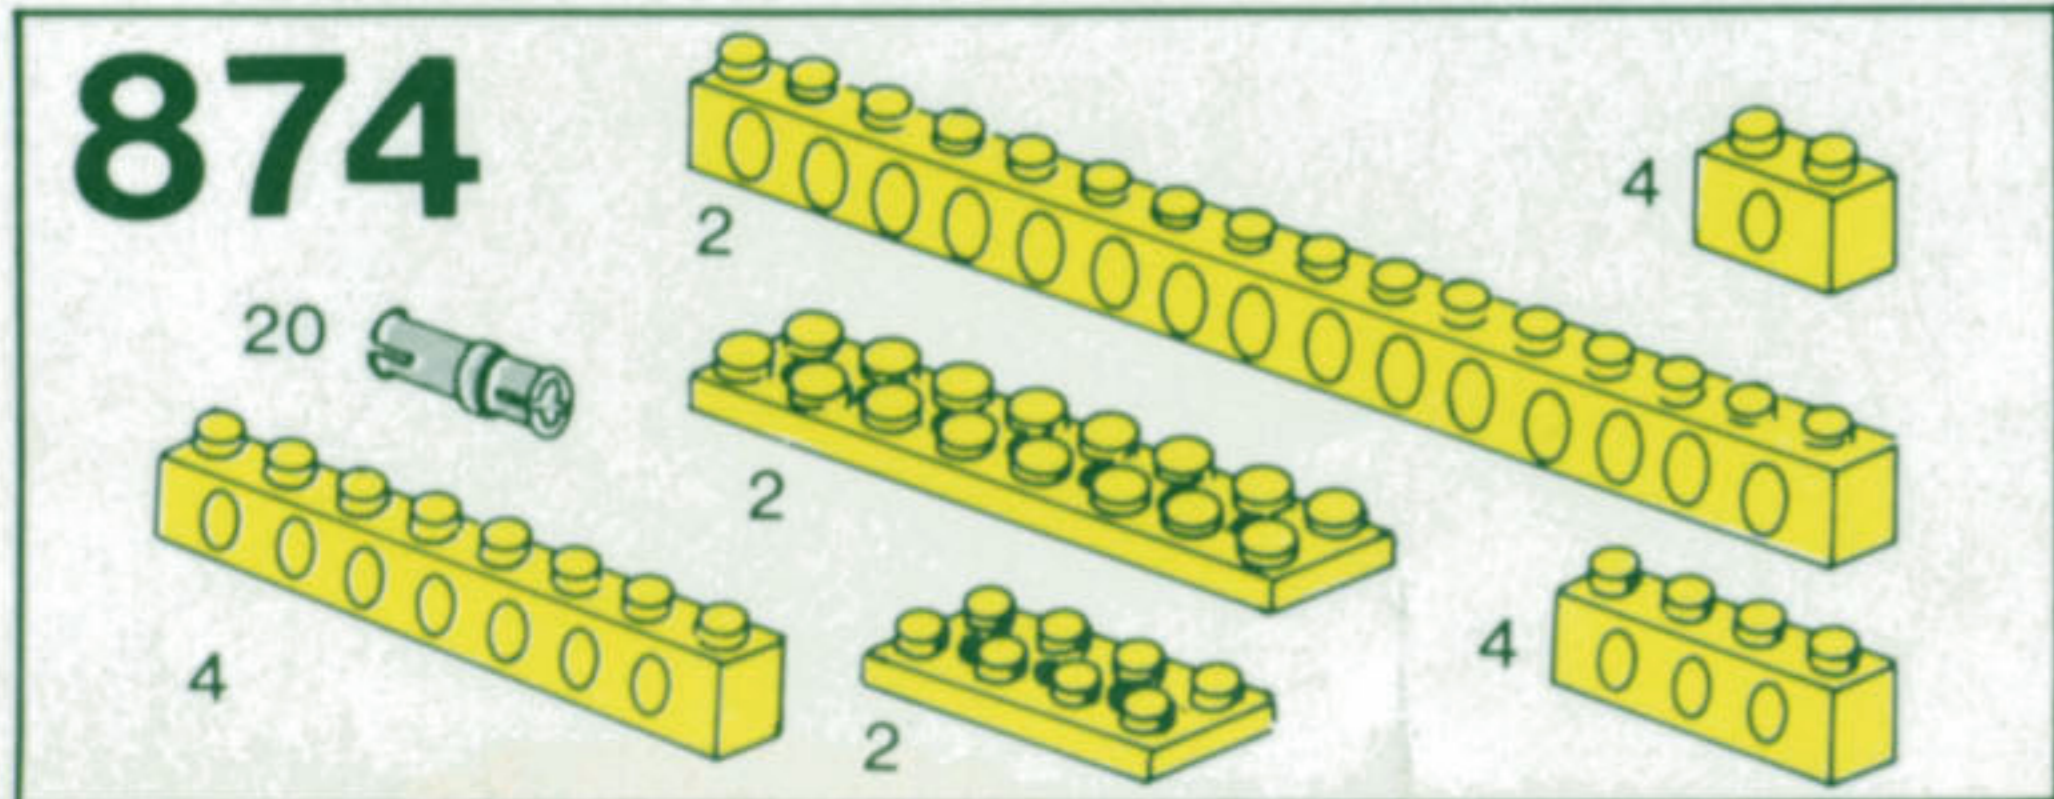

874
YELLOW BEAMS..... $4.50