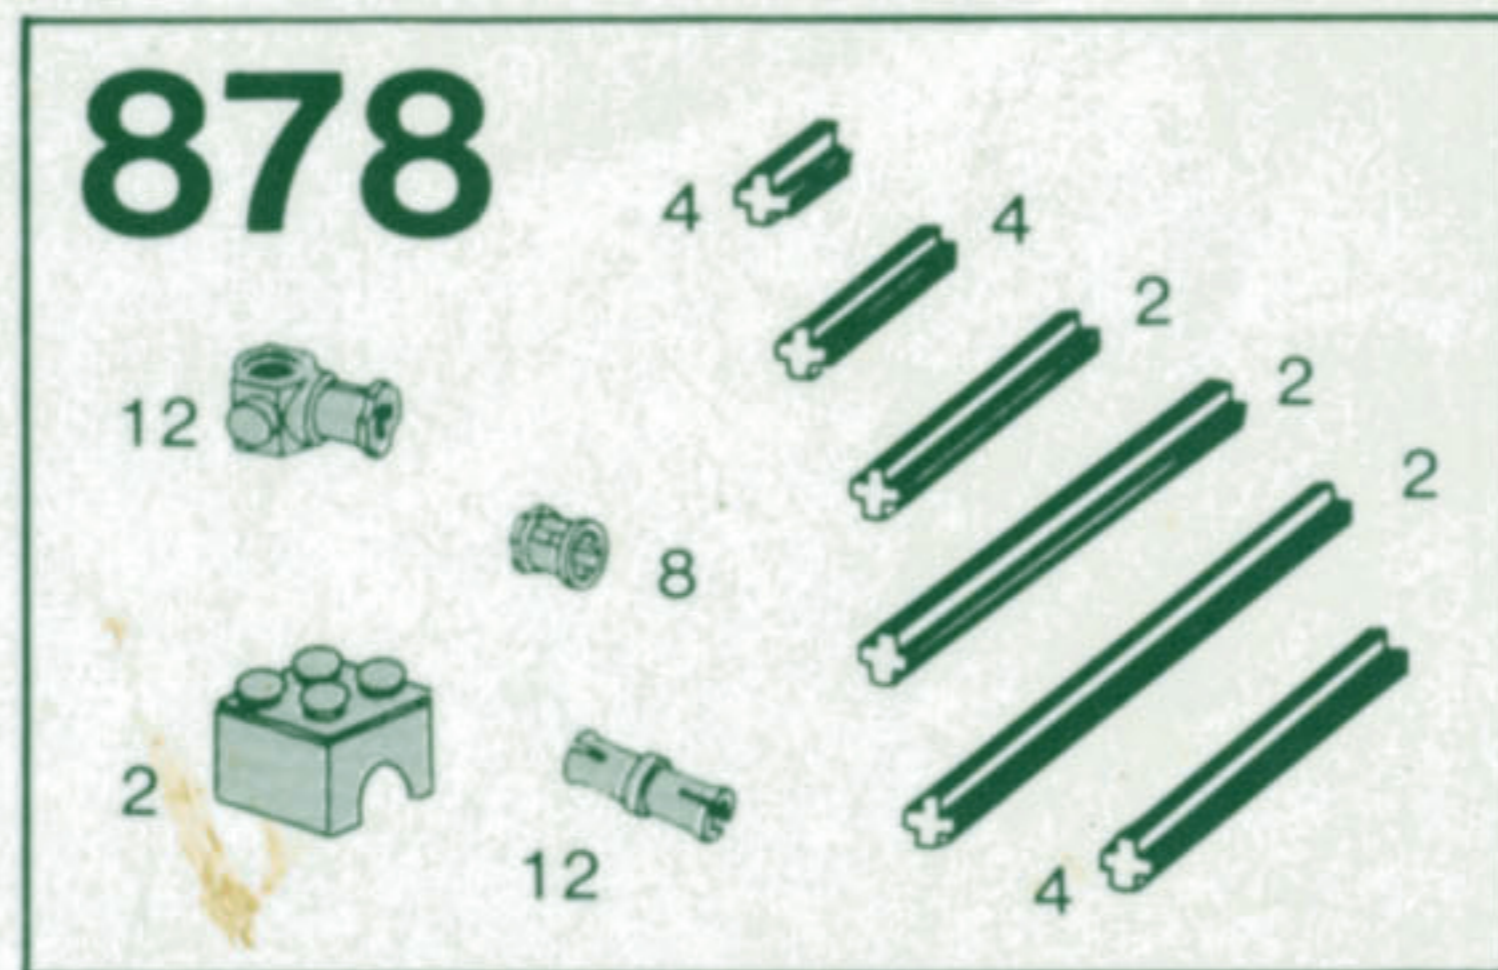

872
GEAR REDUCTION KIT... \$17.50
(Requires #960 Expert Builder Set)

874
YELLOW BEAMS..... \$4.50

875
RED BEAMS \$4.50

876
BLUE BEAMS..... \$4.50

877
STEERING GEAR SET \$4.50

878
AXLES & PISTONS \$4.50

879
GEAR WHEELS & CHAINLINKS \$4.50

It's here! The all new - all purpose LEGO Storage Case. Now there's a neat and easy way to store your growing LEGO collection. This mini suitcase is constructed of durable plastic and measures 17" x 10" x 5". It features individual storage compartments and a convenient carrying handle—perfect for travel! Name decals are also included so that each case can be personalized!