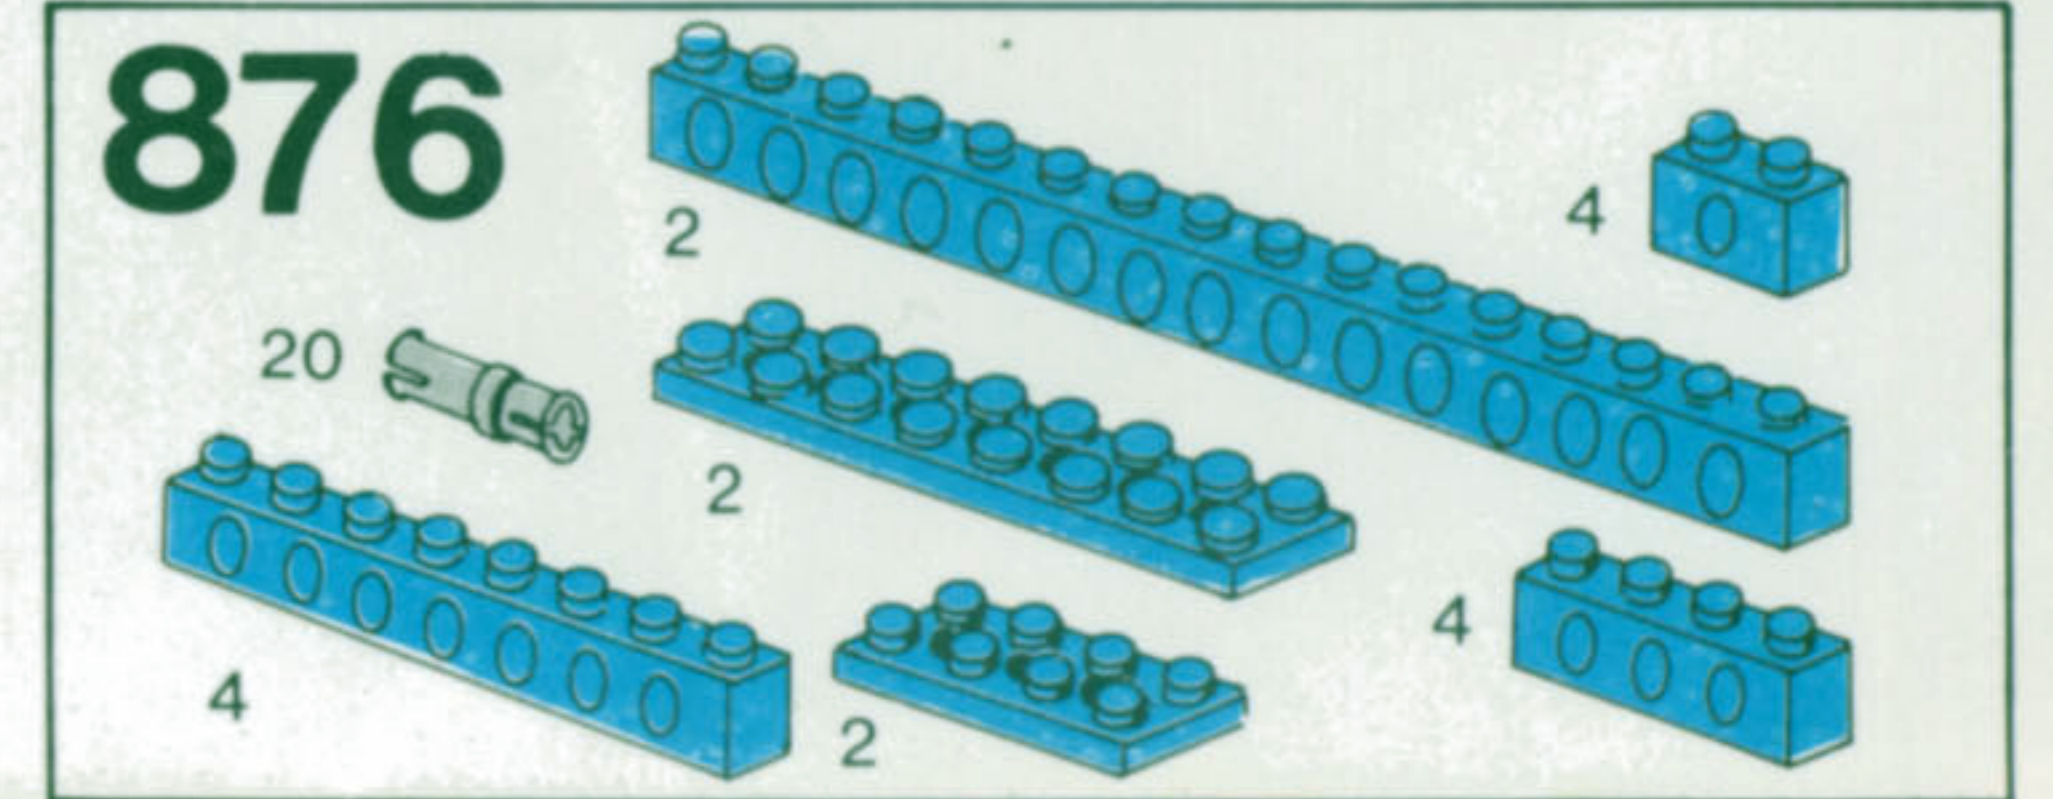

876
BLUE BEAMS..... $4.50