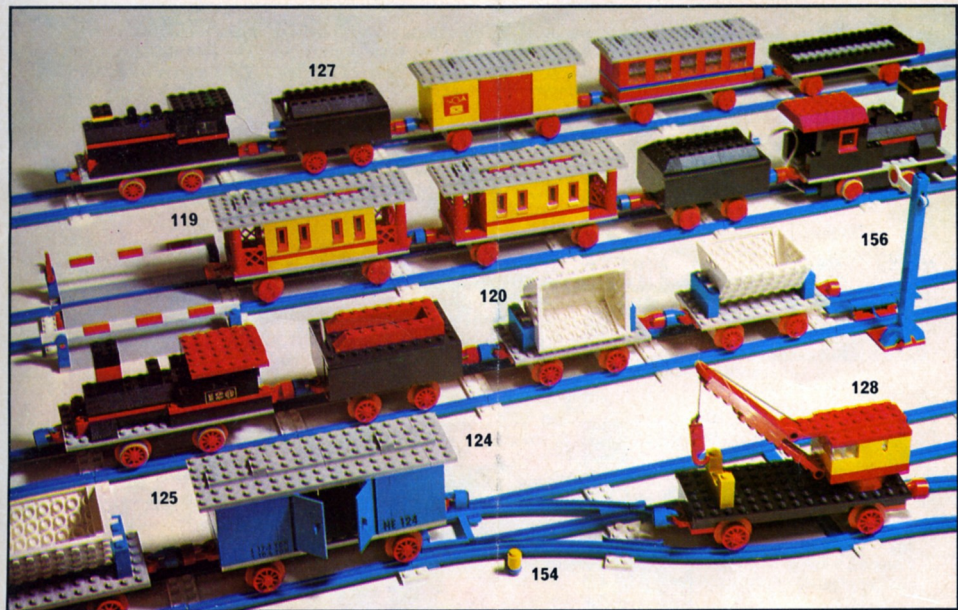

motors

- 103 Motor set, complete
- 140 Bricks 'n Motor set
- 139 Electronic control switch for motor

Legomotion

gears

- 800 Gears, motor and bricks
- 801 Gears and bricks
- 802 Gears only
- All with instruction book.

trains and accessories

- 119 Complete prairie train set with signals, points, reversing switch etc.
- 120 Complete freight train set with tipper trucks
- 127 Complete train set with 3 waggons
- 124 Goods waggon
- 125 Tipping waggon
- 128 Waggon with breakdown crane **new**
- 150 16 rails and 8 sleepers
- 151 Half circle of curved rails and sleepers
- 154 Two sets of railway points
- 155 Two sets of crossings, plus 8 rails
- 156 Signals with automatic trip-switch
- 160 Six magnetic couplings

supplementary packs

Little packs at pocket-money prices.
The easiest way of building up your Lego collection.

○ indicates colours available ● indicates mixed pack

400
4 wheels
2 axle bricks
towbar and
baseplate